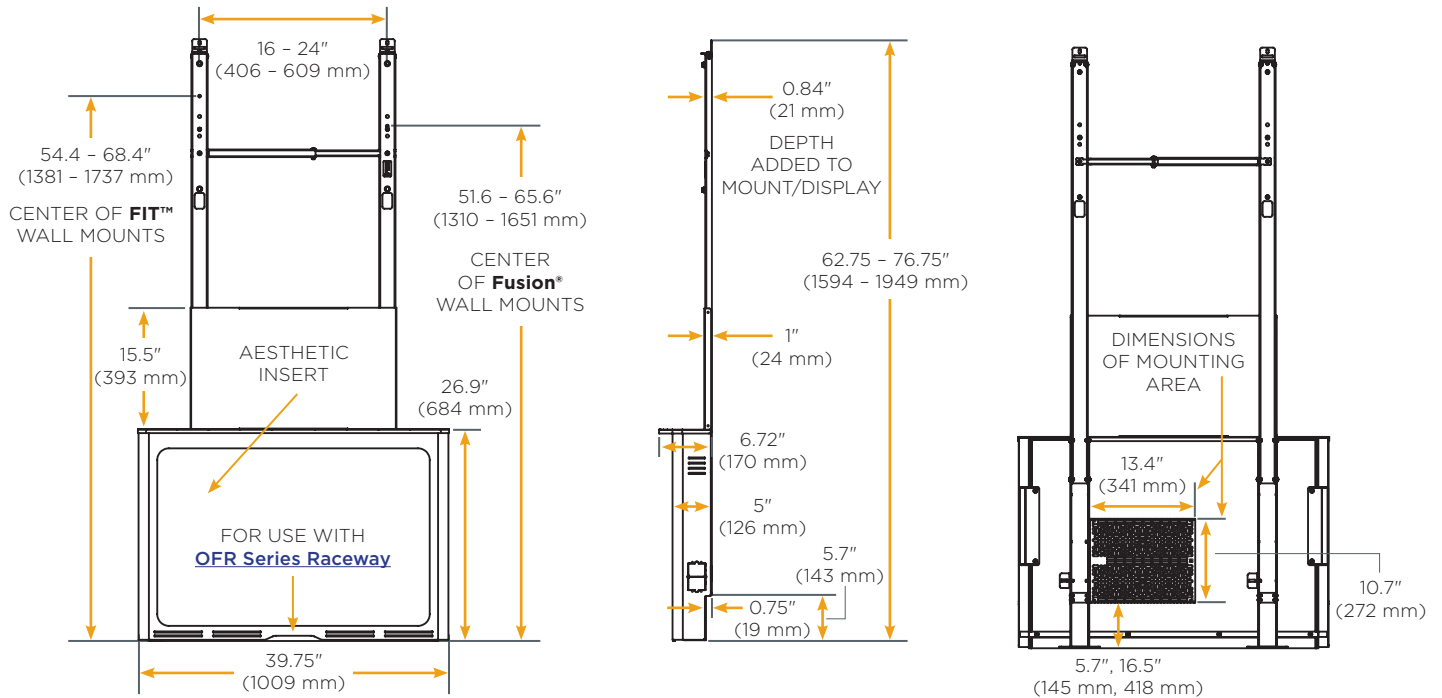

SPECIFICATIONS

Weight Capacity: 200 lbs (90.7 kg)

Display Center to Floor Range with:

Select Fusion® Wall Mounts: 51.6-65.6" (1310-1651 mm)

Select FIT™ Wall Mounts: 54.4-68.4" (1381-1737 mm)

Variable Upright Spacing: 16-24" (406-609 mm)

Max Equipment Size for Storage Panel: 13.4 x 10.7" (240 x 272 mm)

Minimum Depth Added to Mount and Display: 0.84" (22 mm)

Aesthetic Insert Dimensions:

24-25" H x 36-37" W x 0.156-0.75" D

(609-635 mm H x 914-939 mm W x 4-19 mm D)

Aesthetic Fabric Detail

**AVSFSS shown with LTM1U Mount - Sold separately*

SYSTEM & ACCESSORIES

Model	Description	Weight Capacity (per display)	Typical Display Sizes
AVSFSS	Flat Panel Floor Support System	200 lbs (90.7 kg)	46-100" (117-254 cm)
AVA1102	2 Rack-Unit Accessory	30 lbs (13.6 kg)	NA
AVA1103	Flat Panel Floor Support System Component Storage Panel	20 lbs (9.07 kg)	NA

COMPATIBLE MOUNT SPECS

Fusion® / Fit™	Mount	Min. Depth	Mounting Pattern	Tilt	Weight Capacity	Typical Screen Sizes*
Fusion®	LTM1U	2" (51 mm)	100 x 100 - 878 x 500 mm	+2°, -12°	200 lbs (90.7 kg)	42-86"
Fusion®	MTM1U	2" (51 mm)	100 x 100 - 650 x 400 mm	+2°, -12°	125 lbs (56.7 kg)	32-65"
Fusion®	LSM1U	2" (51 mm)	100 x 100 - 871 x 500 mm	0	200 lbs (90.7 kg)	42-86"
Fusion®	MSM1U	2" (51 mm)	100 x 100 - 642 x 400 mm	0	125 lbs (56.7 kg)	32-65"
Fit™	RXF2	0.8" (20 mm)	200 x 100 - 855 x 500 mm	0	175 lbs (79.4 kg)	55-100"
Fit™	RLF2	0.8" (20 mm)	100 x 100 - 670 x 400 mm	0	125 lbs (56.7 kg)	42-86"
Fit™	RME2	0.8" (20 mm)	100 x 100 - 445 x 400 mm	0	125 lbs (56.7 kg)	32-65"