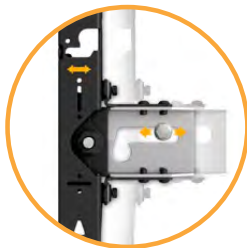

LED VIDEO WALL MOUNTING SYSTEM

TiLED™ LG LAS Fine-pitch

Limitless Effortless Design FOR LG LAS FINE-PITCH SERIES

Chief's new TiLED™ Series is a modular, LED mounting system designed to support creative video wall configurations and simplify specification. The system includes three mounts supporting 2, 3 or 4 LED displays that connect together to form a continuous video wall.

- Integrated plumb adjust of 0.75" (19 mm) compensates for imperfections in the wall
- Depth range including panel between 3.59 – 4.34 (91 - 110 mm) for low-profile result
- Keyhole slots allow for fast and easy mount installation
- Offset display mounting slots protect LED sides from damaging friction
- Modular system supports creative video wall design and simplifies specification
- Standard, off-the-shelf solution set means product is stockable and ready to ship – no custom lead times

LED VIDEO WALL MOUNTING SYSTEM

TILED™ LG LAS Fine-pitch

EASY TO SPECIFY.

EASY TO ORDER.

EASY TO INSTALL.

X-axis lateral shift adjustments enables perfect LED positioning

Y-axis vertical shift adjustments provide perfect cabinet-to-cabinet alignment

Z-axis plumb adjustments compensate for wall imperfections to achieve perfectly flat mounting surfaces

Friendly Clearances provide the needed freedom for aligning fine pixel pitch LED displays

Low-profile design accommodates minimum depth wall requirements