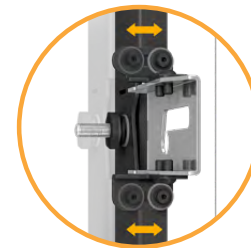

- Integrated plumb adjust of 0.75" (19 mm) compensates for imperfections in the wall
- Depth range including panel between 3.59 – 4.34 (91 - 110 mm) for low-profile result
- Keyhole slots allow for fast and easy mount installation
- Offset display mounting slots protect LED sides from damaging friction
- Modular system supports creative video wall design and simplifies specification
- Standard, off-the-shelf solution set means product is stockable and ready to ship – no custom lead times

LED VIDEO WALL MOUNTING SYSTEM

TILED™ LG LAS Fine-pitch

EASY TO SPECIFY.

EASY TO ORDER.

EASY TO INSTALL.

X-axis lateral shift adjustments enables perfect LED positioning

Y-axis vertical shift adjustments provide perfect cabinet-to-cabinet alignment

Z-axis plumb adjustments compensate for wall imperfections to achieve perfectly flat mounting surfaces

Friendly Clearances provide the needed freedom for aligning fine pixel pitch LED displays

Low-profile design accommodates minimum depth wall requirements

Side Lock Screws lockout LED configuration eliminating cabinet movement

SPECIFICATIONS

Model	Configuration	Height (A)	Width (B)	Depth Range (C)	Depth Range with Display	Plumb Adjustment	Mounting Point Distance (D)	Center Opening (E)
TIL1X2PT	1x2	26.41" (671 mm)	23.78" (604 mm)	1.09 - 1.84" (28 - 47 mm)	3.59- 5.34" (92-110 mm)	0.75" (19 mm)	12.04" (306 mm)	17.6" (447 mm)
TIL1X3PT	1x3	39.8" (1011 mm)					25.43" (646 mm)	30.99" (787 mm)
TIL1X4PT	1x4	53.19" (1351 mm)					38.82" (986 mm)	44.39" (1128 mm)