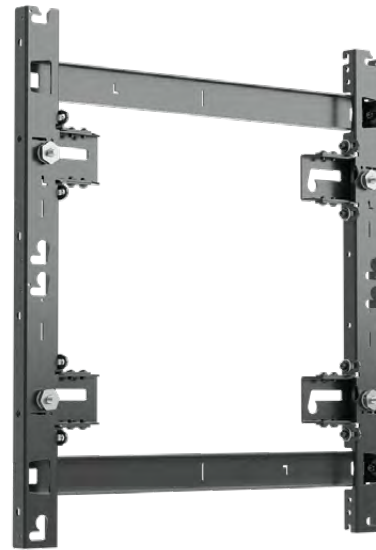

LED VIDEO WALL MOUNTING SYSTEM

TiLED™ LG LAS Fine-pitch

Limitless Effortless Design FOR LG LAS FINE-PITCH SERIES

Chief's new TiLED™ Series is a modular, LED mounting system designed to support creative video wall configurations and simplify specification. The system includes three mounts supporting 2, 3 or 4 LED displays that connect together to form a continuous video wall.

- Integrated plumb adjust of 0.75" (19 mm) compensates for imperfections in the wall
- Depth range including panel between 3.59 – 4.34 (91 - 110 mm) for low-profile result
- Keyhole slots allow for fast and easy mount installation
- Offset display mounting slots protect LED sides from damaging friction
- Modular system supports creative video wall design and simplifies specification
- Standard, off-the-shelf solution set means product is stockable and ready to ship – no custom lead times

LED VIDEO WALL MOUNTING SYSTEM

TILED™ LG LAS Fine-pitch

EASY TO SPECIFY.

EASY TO ORDER.

EASY TO INSTALL.

X-axis lateral shift adjustments enables perfect LED positioning

Y-axis vertical shift adjustments provide perfect cabinet-to-cabinet alignment

Z-axis plumb adjustments compensate for wall imperfections to achieve perfectly flat mounting surfaces

Friendly Clearances provide the needed freedom for aligning fine pixel pitch LED displays

Low-profile design accommodates minimum depth wall requirements