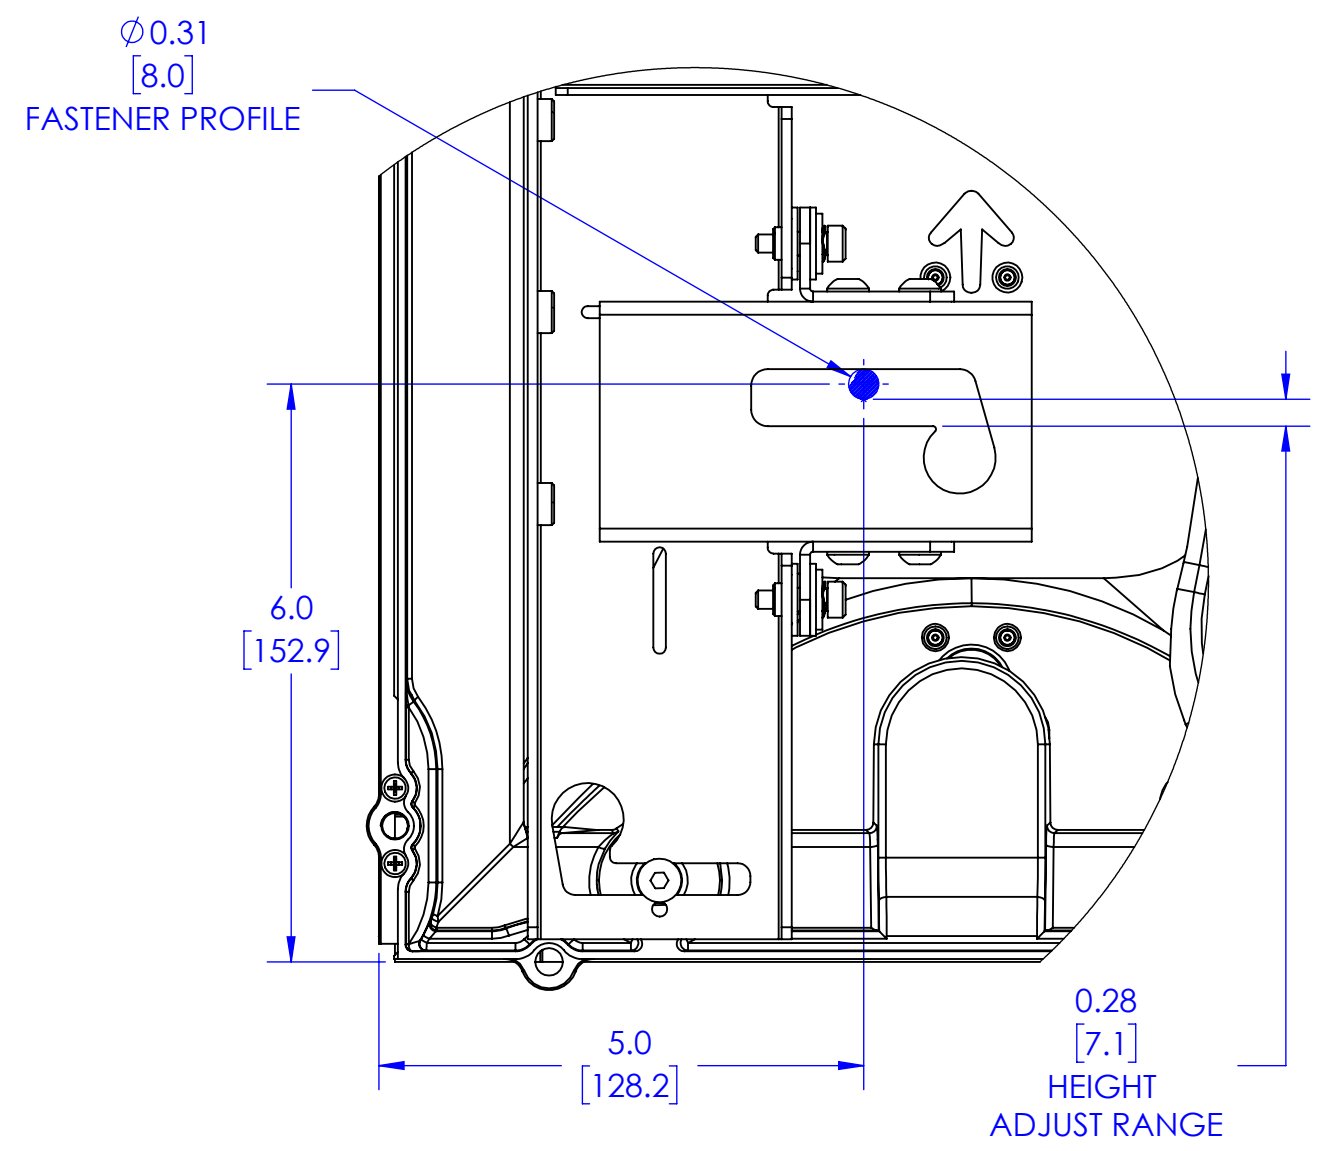

DETAIL B
SCALE 1 : 2

THE INFORMATION AND DESIGNS CONTAINED IN THIS DRAWING ARE CONFIDENTIAL AND THE PROPRIETARY PROPERTY OF MILESTONE AV TECHNOLOGIES NEITHER THIS DESIGN NOR ANY INFORMATION CONTAINED IN THIS DRAWING MAY BE REPRODUCED OR DISCLOSED TO OTHERS WITHOUT THE EXPRESS WRITTEN CONSENT OF MILESTONE AV TECHNOLOGIES.

CAD GENERATED DRAWING, DO NOT MANUALLY UPDATE.			CHIEF 6436 CITY WEST PKWY EDEN PRAIRIE MN, 55344 PHONE: 866-977-3901 FAX: 877-894-6918
DRAWN BY	JAB	5/1/2019	
ENG APPROVAL			DESCRIPTION 4 X 4 - TIL1X4UU TECH DRAWING
MFG APPROVAL			MODEL NO.
QA APPROVAL			
SHEET 3 OF 3	SCALE 1:10	SIZE B	DWG. NO. tech-000996
			REV. 01