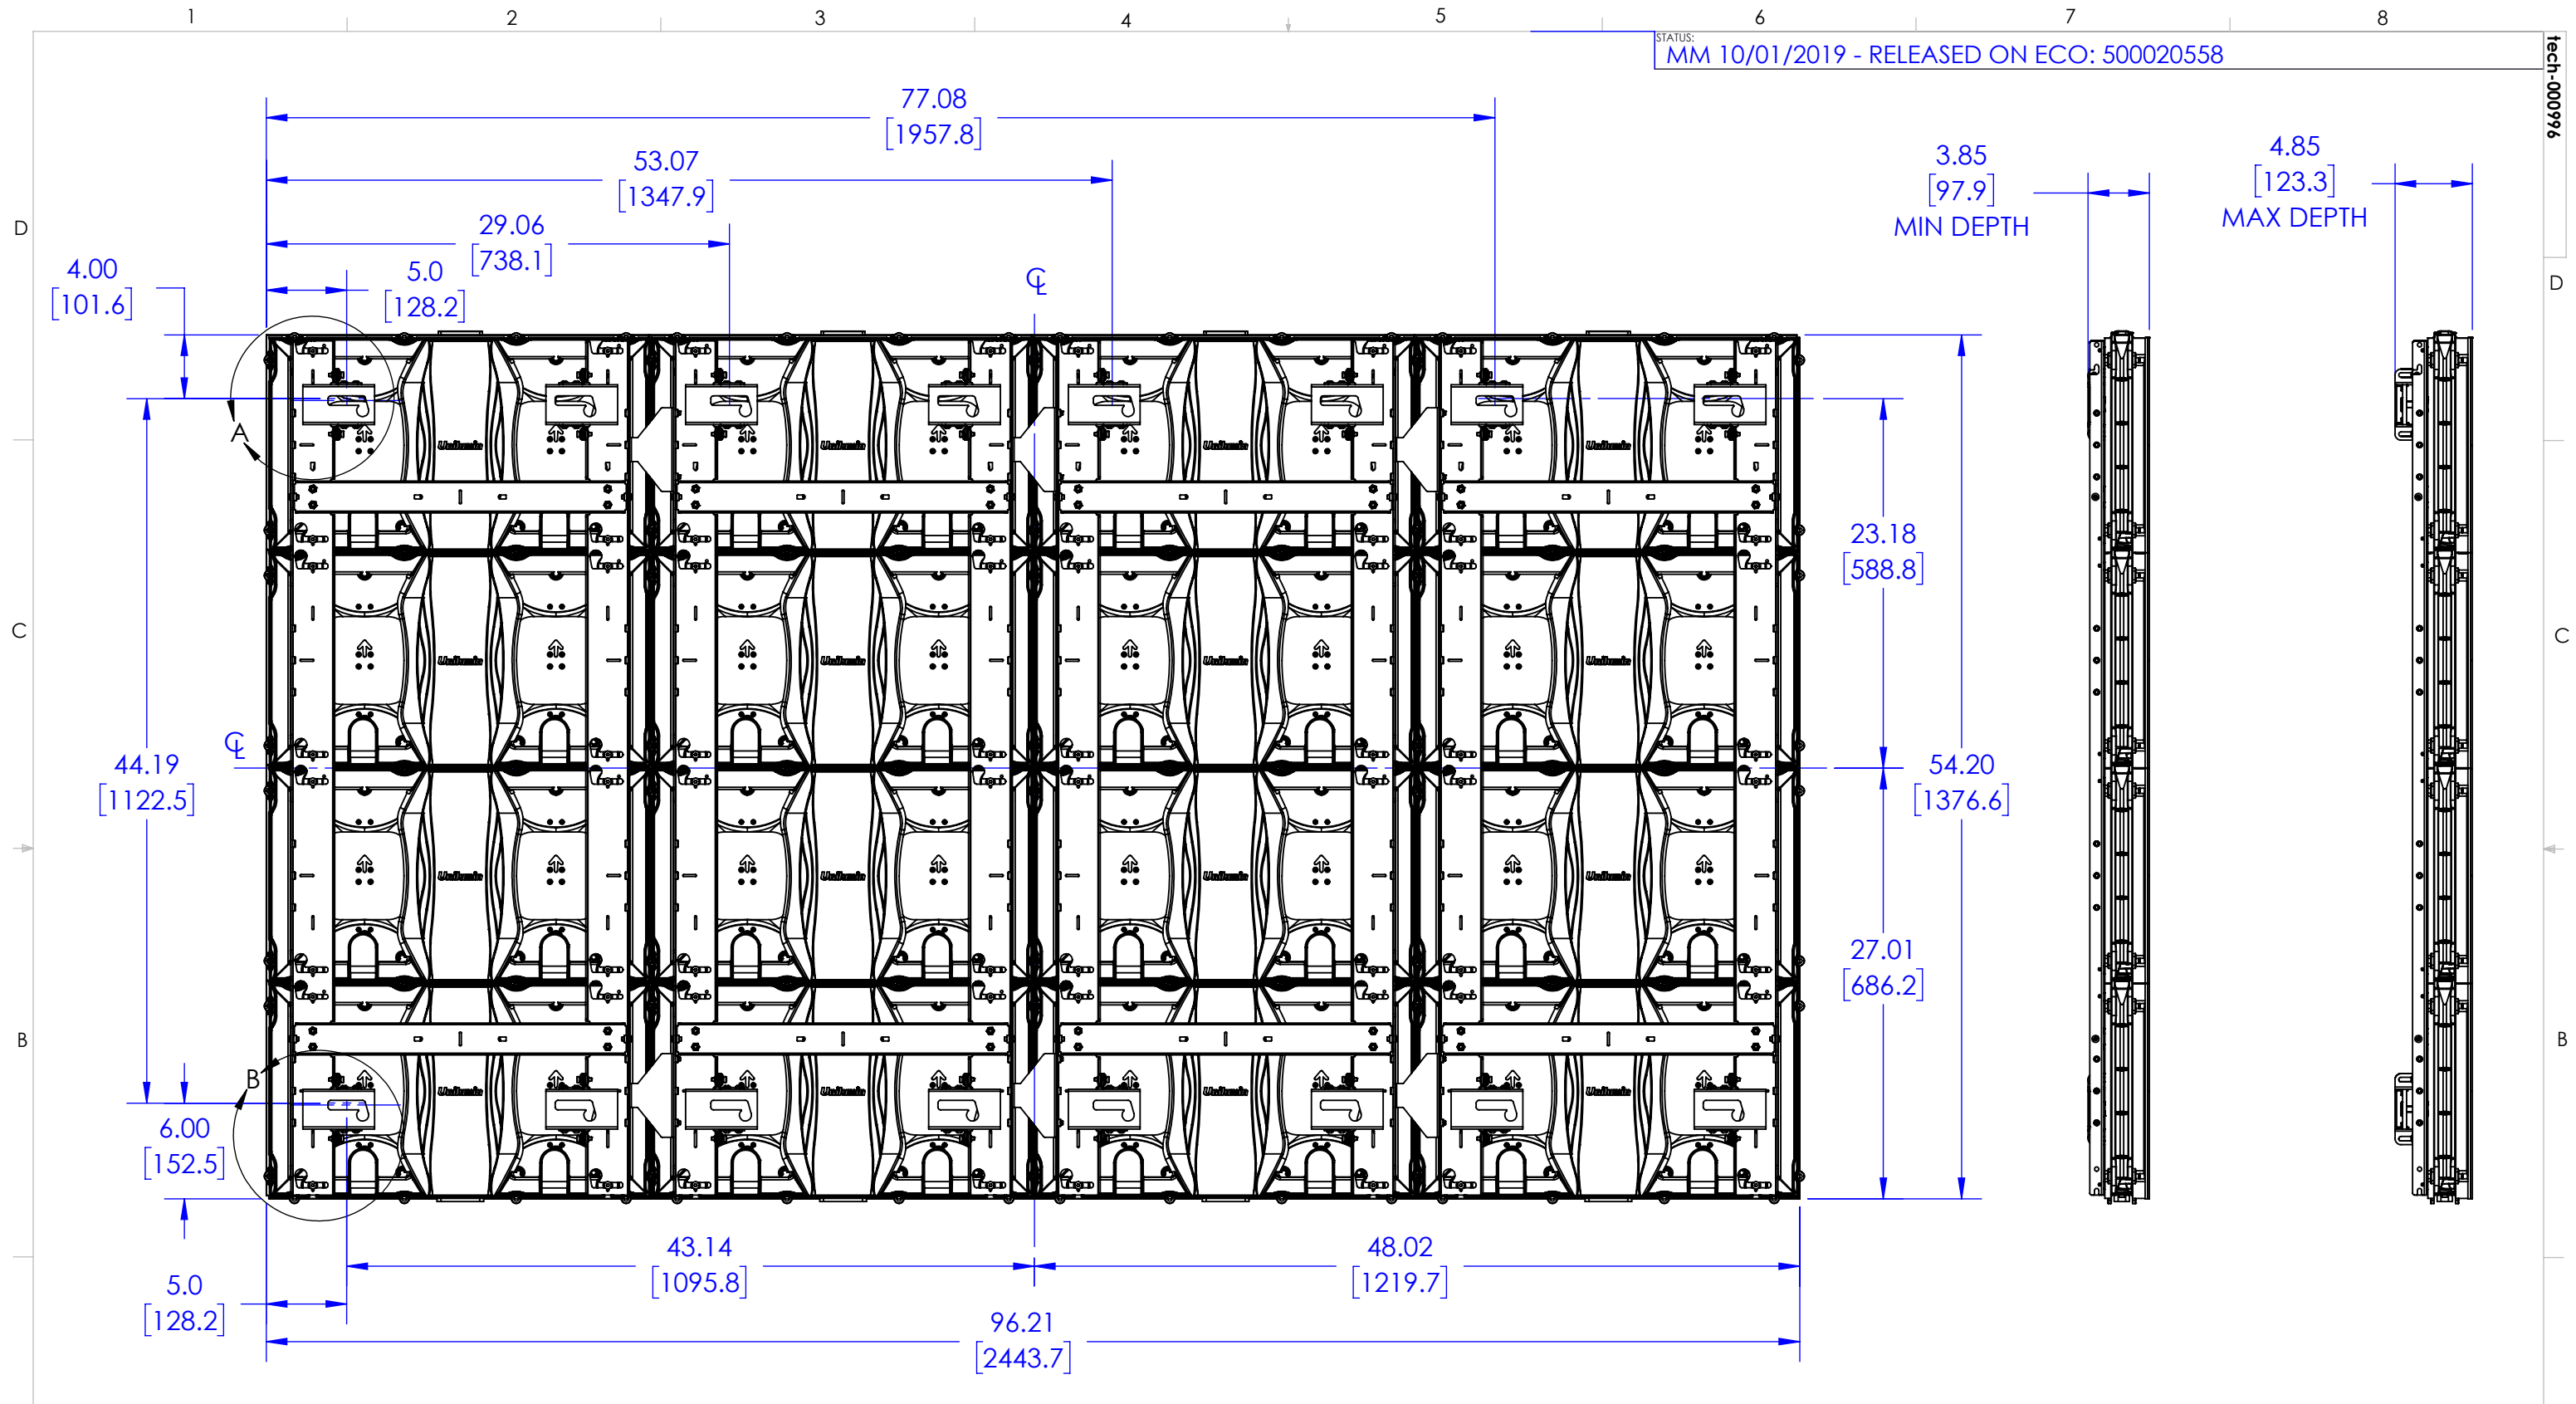

DETAIL VIEWS ON SHEET 3

THE INFORMATION AND DESIGNS CONTAINED IN THIS DRAWING ARE CONFIDENTIAL AND THE PROPRIETARY PROPERTY OF MILESTONE AV TECHNOLOGIES NEITHER THIS DESIGN NOR ANY INFORMATION CONTAINED IN THIS DRAWING MAY BE REPRODUCED OR DISCLOSED TO OTHERS WITHOUT THE EXPRESS WRITTEN CONSENT OF MILESTONE AV TECHNOLOGIES.

CAD GENERATED DRAWING, DO NOT MANUALLY UPDATE.			6436 CITY WEST PKWY EDEN PRAIRIE MN, 55344 PHONE: 866-977-3901 FAX: 877-894-6918
DRAWN BY	JAB	5/1/2019	
ENG APPROVAL			DESCRIPTION
MFG APPROVAL			4 X 4 - TIL1X4UU TECH DRAWING
QA APPROVAL			MODEL NO.
SHEET 2 OF 3			TIL1X4UU
SCALE	1:10	SIZE	DWG. NO.
		B	tech-000996
			REV.
			01