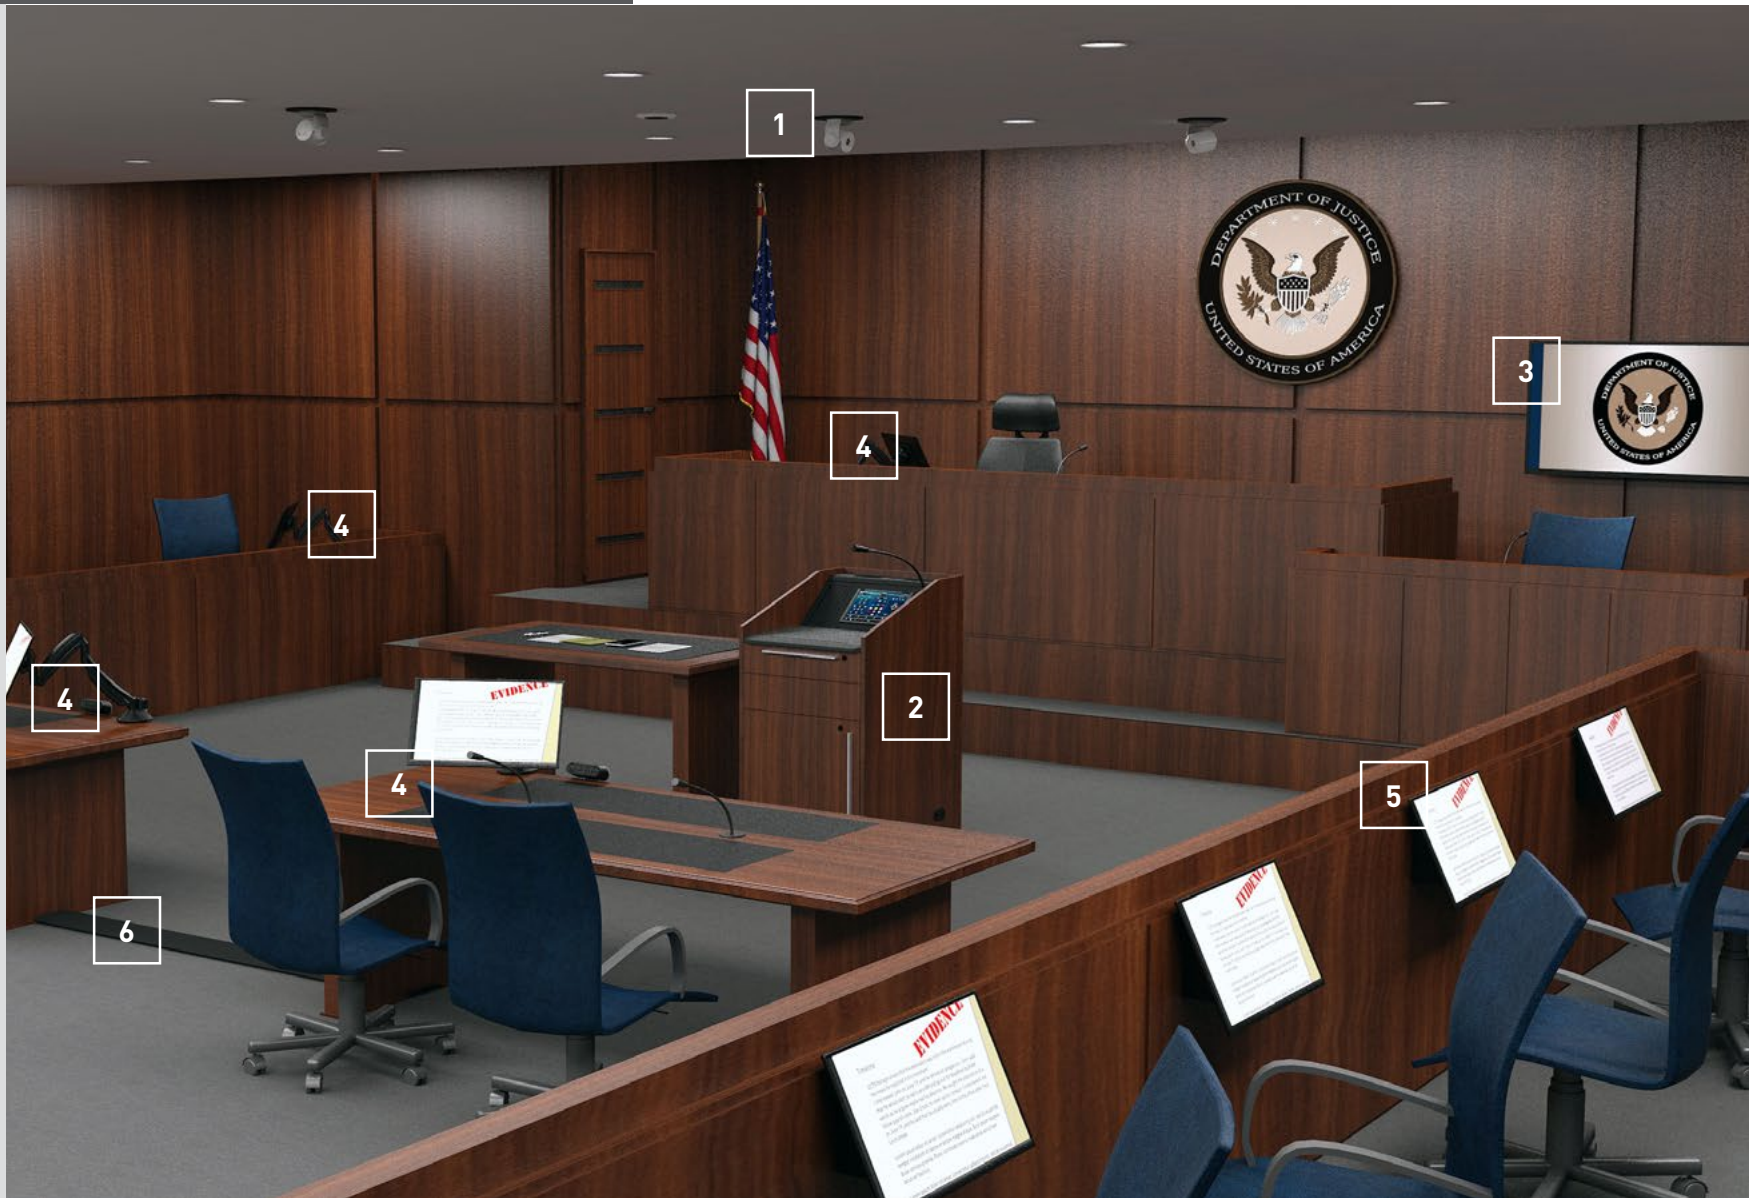

Courtroom

TECHNICAL SOLUTIONS

C2G | CHIEF | DA-LITE | LUXUL | MIDDLE ATLANTIC PRODUCTS | VADDIO | WIREMOLD

Room Size

95' L x 45' W

Display Solution

Flat Panel

Seats

20 - 40 People

Legrand | AV Solutions Include:

- Cables & Cable Management
- Cameras
- Display & Monitor Mounts
- Lectern
- Networking
- Power Distribution
- Switcher