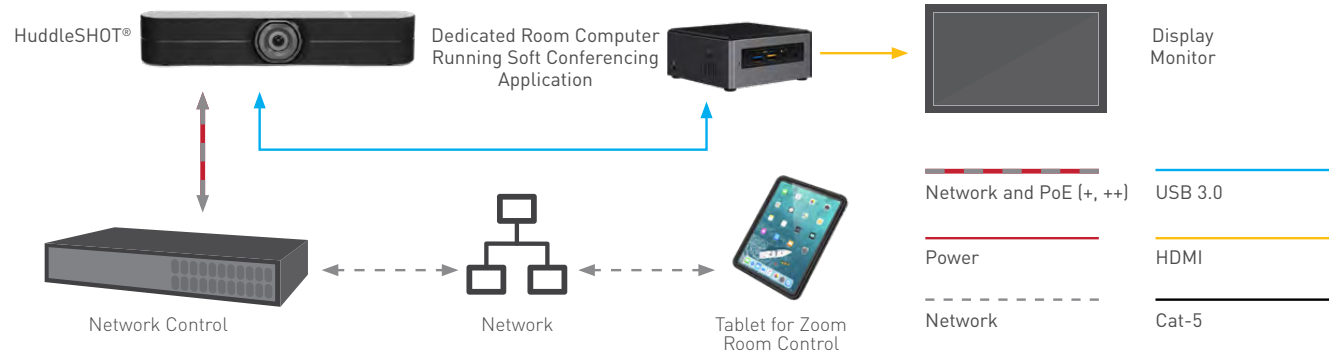

Zoom Room

TECHNICAL SOLUTIONS

C2G | CHIEF | DA-LITE | LUXUL | MIDDLE ATLANTIC PRODUCTS | VADDIO | WIREMOLD

Room Size
10'L x 15'W

Display Solution
Flat Panel

Seats
4 - 5 People

**Legrand | AV
Solutions Include:**

- Cables
- Cameras
- Furniture
- Power Distribution

AV

AMAZING AV EXPERIENCES

	LOCATION	BRAND	MODEL #	DESCRIPTION	QTY	RETAIL/MSRP (EA.)	TOTAL RETAIL/MSRP	SYSTEM TOTAL
CAMERA SYSTEM	1	vaddio	999-50707-000	HuddleSHOT Includes: BLE Remote Control, PoE+ Injector, 1 10' (304.8 cm) Cat5e Snagless Cable, 1 6' (182.8 cm) USB 3.0 Type-C to Type-A M/M Cable and a Wall Mount with Mounting Hardware	1	\$1,599.00	\$1,599.00	\$1,599.00
FURNITURE	2		HUBTS-84ANGLE-T	Huddle Space Solution Includes: 7' (213.4 cm) Table with Angle Shape in Ibis Thermolamine Finish, TechPed for Component Storage, Monitor Mount, 2 qty HDMI Retractors, Wiremold® Integreat™ Tablebox with USB Charging, 2 qty 2-Outlet Power Strips	1	\$3,470.30	\$3,470.30	
			HUBTS-TOWER5-BKT	5' (152.4 cm) High Black Thermolamine Hub Tower	1	\$1,165.50	\$1,165.50	
			CHAIR-TSK1-B	Chair	4	\$798.00	\$3,192.00	\$7,827.80
TOTAL ROOM COST								\$9,426.80
		To Be Sourced From Another Vendor	Display					
			PC					
			Tablet for Zoom Room Control					
NAME:		PHONE:		EMAIL:				