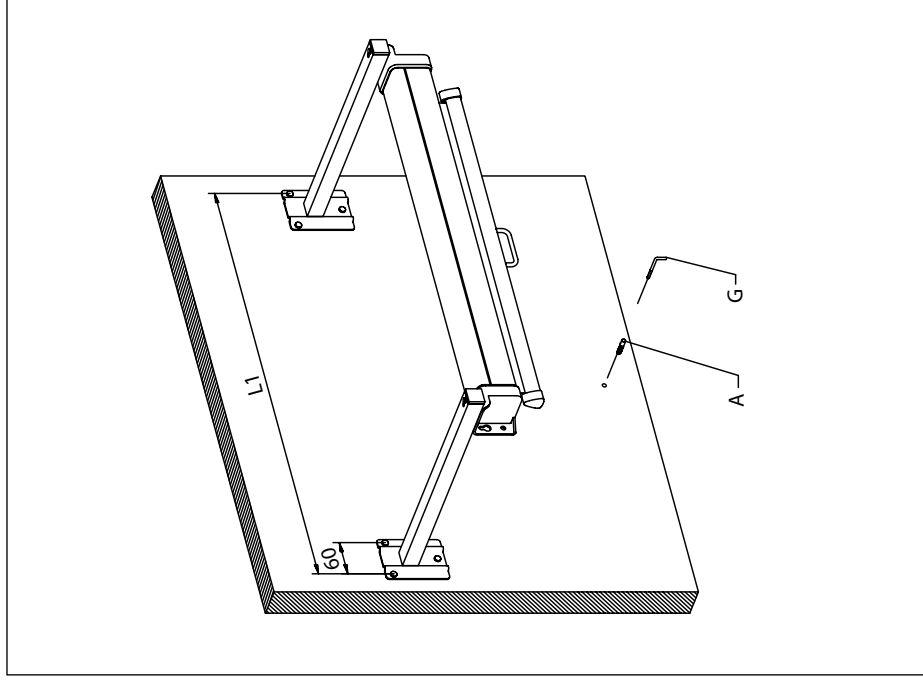

Screen size	Dimensions (in mm)		
	L1 (in mm)	A (in mm)	B (in mm)
125x125cm	1440	1180	430
90x160cm	1778	850	310
123x160cm	1778	1160	420
160x160cm	1778	1460	530
102x180cm	1978	960	350
138x180cm	1978	1300	470
180x180cm	1978	1660	500

Mounting

Mounting Equipment