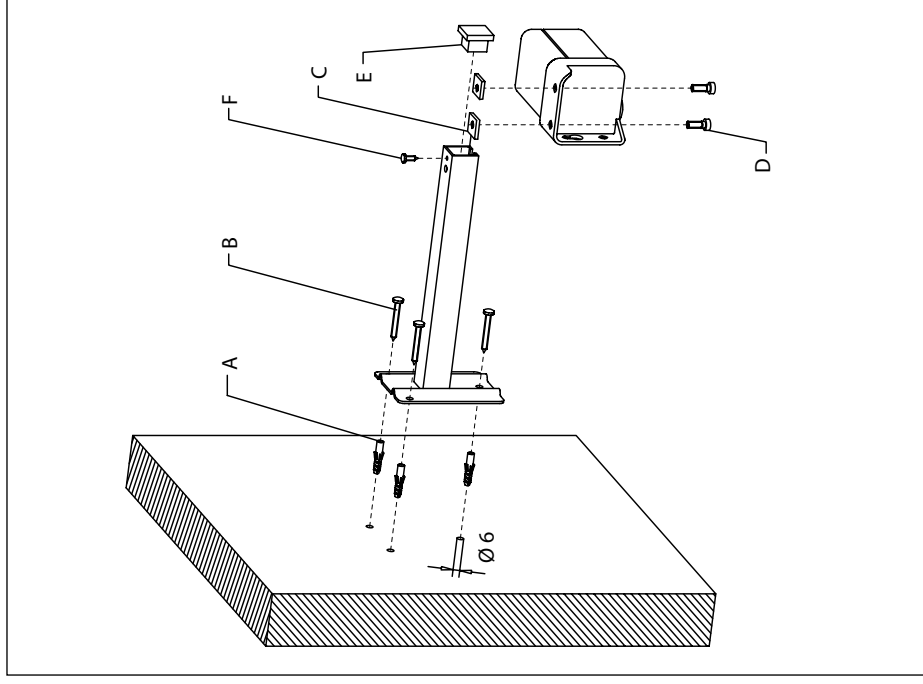

Screen size	Dimensions (in mm)		
	L1 (in mm)	A (in mm)	B (in mm)
125x125cm	1440	1180	430
90x160cm	1778	850	310
123x160cm	1778	1160	420
160x160cm	1778	1460	530
102x180cm	1978	960	350
138x180cm	1978	1300	470
180x180cm	1978	1660	500

Mounting

Mounting Equipment