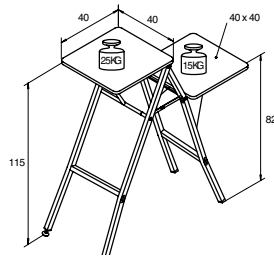

Gigant

- Sturdy and robust projector table with two shelves at different heights.
- The Gigant has two adjustable feet for extra stability.
- Both the upper shelf and the lower shelf can be folded away and the upper shelf is inclinable.
- The sturdy steel frame is powder coated in dark grey (RAL 7021) and the shelves are light grey (RAL 7035).
- Immediately ready for use.

Dimensions and
product codes on

104

Solo 8000 / 9000

- The Solo 8000 features a fixed upper shelf, while the upper shelf on the Solo 9000 is inclinable.
- The edges on the upper shelf are raised and there is also an extra rail to protect the projector.
- The height of the Solo 8000 can be adjusted using star knobs and the height of the Solo 9000 is infinitely adjustable.
- Four casters for easy transportation.
- The sturdy steel frame is powder coated in dark grey (RAL 7021) and the shelves are light grey (RAL 7035).
- Easy to assemble.

Dimensions and
product codes on

104