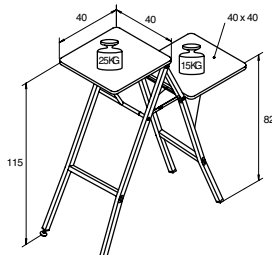

## Gigant

- Sturdy and robust projector table with two shelves at different heights.
- The Gigant has two adjustable feet for extra stability.
- Both the upper shelf and the lower shelf can be folded away and the upper shelf is inclinable.
- The sturdy steel frame is powder coated in dark grey (RAL 7021) and the shelves are light grey (RAL 7035).
- Immediately ready for use.

Dimensions and  
product codes on

104

## Solo 8000 / 9000

- The Solo 8000 features a fixed upper shelf, while the upper shelf on the Solo 9000 is inclinable.
- The edges on the upper shelf are raised and there is also an extra rail to protect the projector.
- The height of the Solo 8000 can be adjusted using star knobs and the height of the Solo 9000 is infinitely adjustable.
- Four casters for easy transportation.
- The sturdy steel frame is powder coated in dark grey (RAL 7021) and the shelves are light grey (RAL 7035).
- Easy to assemble.