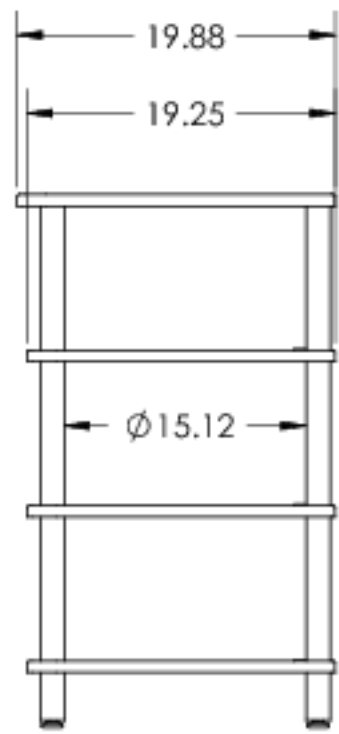

Top Shelf Capacity
100lbs.
Mid Shelf Capacity
75lbs.

3.43

	NAME	DATE
DRAWN	NAS	9/27/05
CHECKED		
ENG APPR.		
MFG APPR.		
Q.A.		

SANUS SYSTEMS

TITLE:

AFAb

PROPRIETARY AND CONFIDENTIAL
THE INFORMATION CONTAINED IN THIS DRAWING IS THE SOLE PROPERTY OF SANUS SYSTEMS. ANY REPRODUCTION IN PART OR AS A WHOLE WITHOUT THE WRITTEN PERMISSION OF SANUS SYSTEMS IS PROHIBITED.