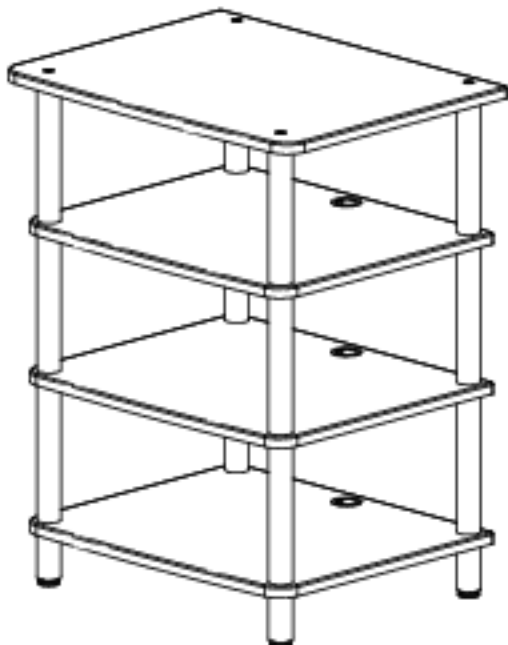

Top Shelf Capacity
100lbs.
Mid Shelf Capacity
75lbs.

3.43

	NAME	DATE
DRAWN	NAS	9/27/05
CHECKED		
ENG APPR.		
MFG APPR.		
Q.A.		

SANUS SYSTEMS

TITLE:

AFAb

PROPRIETARY AND CONFIDENTIAL
THE INFORMATION CONTAINED IN THIS DRAWING IS THE SOLE PROPERTY OF SANUS SYSTEMS. ANY REPRODUCTION IN PART OR AS A WHOLE WITHOUT THE WRITTEN PERMISSION OF SANUS SYSTEMS IS PROHIBITED.

Speaker Wall Mounts