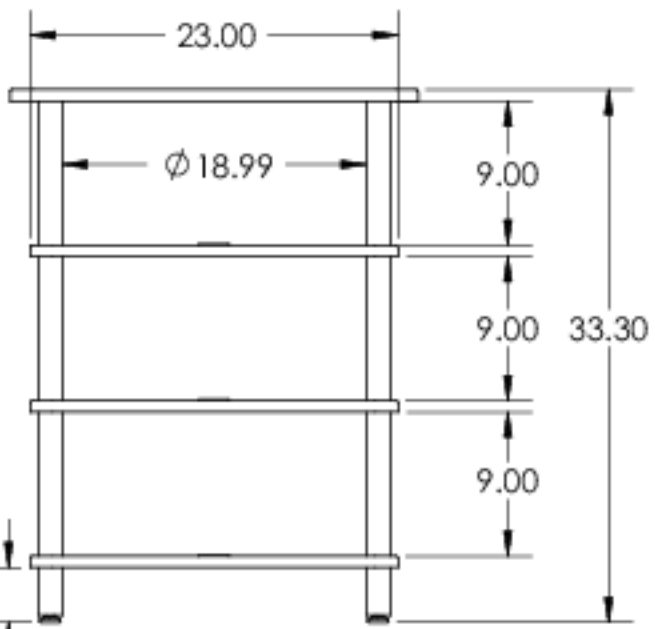

Top Shelf Capacity
100lbs.
Mid Shelf Capacity
75lbs.

3.43

	NAME	DATE
DRAWN	NAS	9/27/05
CHECKED		
ENG APPR.		
MFG APPR.		
Q.A.		

SANUS SYSTEMS

TITLE:

AFAb

PROPRIETARY AND CONFIDENTIAL
THE INFORMATION CONTAINED IN THIS DRAWING IS THE SOLE PROPERTY OF SANUS SYSTEMS. ANY REPRODUCTION IN PART OR AS A WHOLE WITHOUT THE WRITTEN PERMISSION OF SANUS SYSTEMS IS PROHIBITED.

Speaker Wall Mounts