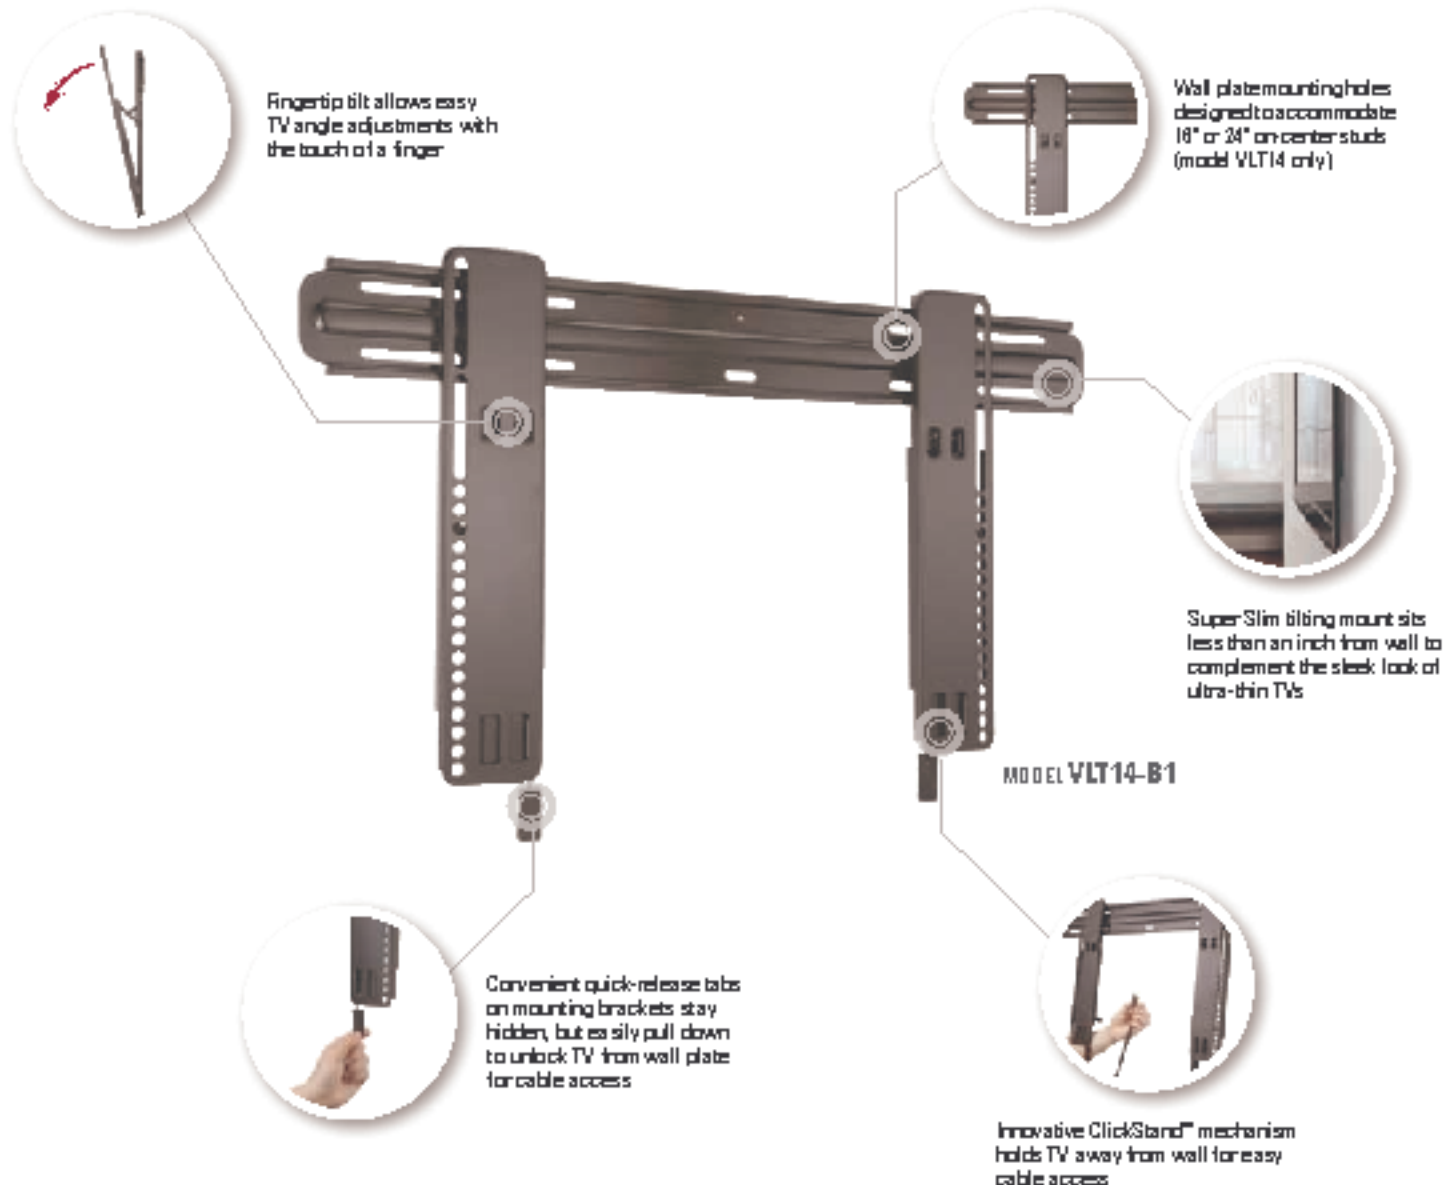

NEW VISIONMOUNT® Super Slim Tilting Mounts

MODEL VLT14-B1

MODEL VMT14-B1

Position TVs less than an inch from the wall and offer up to 10° of tilt

Ideal for accentuating the look of ultra-thin LCD, plasma and LED TVs, SANUS' new Super Slim VLT14 and VMT14 tilting mounts sit less than an inch from the wall and offer up to 10° of smooth tilting capability with fingertip tilt. In addition, these mounts offer the innovative ClickStand™ mechanism, so it's easy to access cables behind the TV. Simply pull down on the quick-release tabs to unlock the TV from the wall plate and the ClickStand™ feature holds the TV away from the wall for hands-free cable management.

VLT14-B1 shown

SANUS
VISIONMOUNT

www.sanus.com • 952.225.6013

NEW VISIONMOUNT® Super Slim Tilting Mounts

MODEL VLT14 Tilting Mount for 37" – 85" TVs

PRODUCT DIMENSIONS (w x d x h)
31.4" x .9" x 17.3"
79.8 x 2.2 x 43.8 cm

- Super Slim tilting mount sits less than an inch from the wall to complement the sleek look of ultra-thin TVs
- Fingertilt allows easy TV angle adjustments with the touch of a finger
- Innovative ClickStand™ mechanism holds TV away from wall for easy cable access
- Convenient quick-release tabs on mounting brackets stay hidden, but easily pull down to unlock TV from wall plate for cable access
- Wall plate mounting holes designed to accommodate 18" or 24" on-center studs

UPC
793795821941

VMT14-B1 SHOWN

- Super Slim tilting mount sits less than an inch from wall to complement the sleek look of ultra-thin TVs
- Fingertilt allows easy TV angle adjustments with the touch of a finger
- Innovative ClickStand™ mechanism holds TV away from wall for easy cable access
- Convenient quick-release tabs on mounting brackets stay hidden, but easily pull down to unlock TV from wall plate for cable access