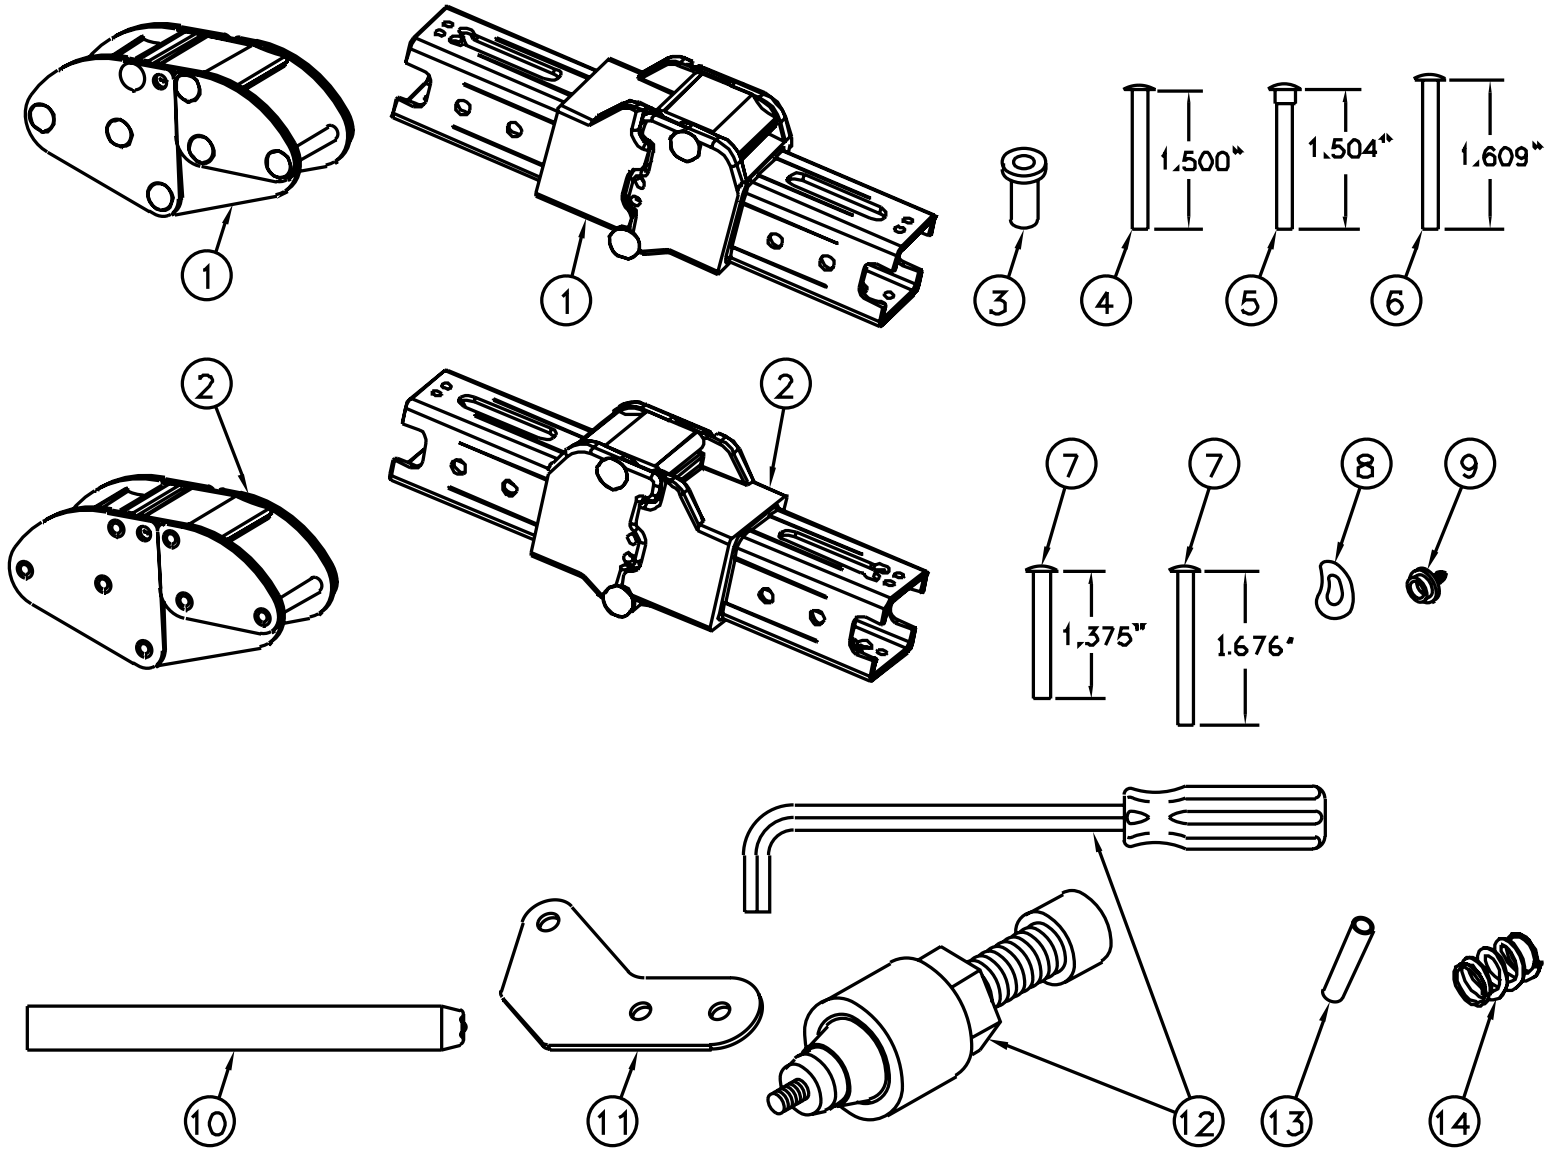

Fast-Fold Deluxe Repair Kit

Parts List

Diagram Number	Da-Lite Number	Description	Quantity Required	List Price Each
1	89877	Right latch assy., used on frame and legs (Prior to 6/08)	5	\$40.00
	36234	Right hinge/latch assy., used on frame and legs	5	\$11.25
2	89876	Left latch assy., used on frame and legs (Prior to 6/08)	5	\$40.00
	36240	Left hinge/latch assy., used on frame and legs	5	\$11.25
3	47473	Rivnut, steel 5/16-18 long - used on frame for speedy cranks	10	\$2.80
4	88801	Rivet, .187 x 1.500" long - used to mount corner hinge plate to frame	8	\$0.70
5	88901	Rivet, shoulder .238 x 1.504" long - mounts to frame to hook Dressup hardware	10	\$0.47
6	88802	Rivet, .186 x 1.609" long - used for corner hinge plate assy.	4	\$0.39
7	94079	Rivet, .200 x 1.676" long - used to mount latch assy. to frame (Prior to 6/08)	40	\$1.25
	44830	Rivet, .187 x 1.375" long - used to mount latch assy. to frame	40	\$0.26
8	44812	Spring washer - used in corner hinge plate assy., beneath corner hinge plates	10	\$0.35
9	47441	Snap stud - mounts to frame to snap fabric onto frame	20	\$0.59
10	47206	Rivet setting tool	1	\$200.00
11	91029	Corner hinge plate - used to join frame corner	10	\$2.00
12	47207	Rivnut tool	1	\$184.00
13	88807	Spacer, .250OD x .194ID x 1.25" long - used in latch assy. (Prior to 6/08)	10	\$1.27
14	88806	Spring - used in latch assy., beneath the blue latch (Prior to 6/08)	20	\$0.70
		For complete Deluxe Frame repair kit, order as follows:		
	89875	Fast-Fold Deluxe Frame Repair Kit (Prior to 6/08) (includes #1-14)	1	\$602.00
	36975	Fast-Fold Deluxe Frame Repair Kit (includes #1-12)	1	\$602.00