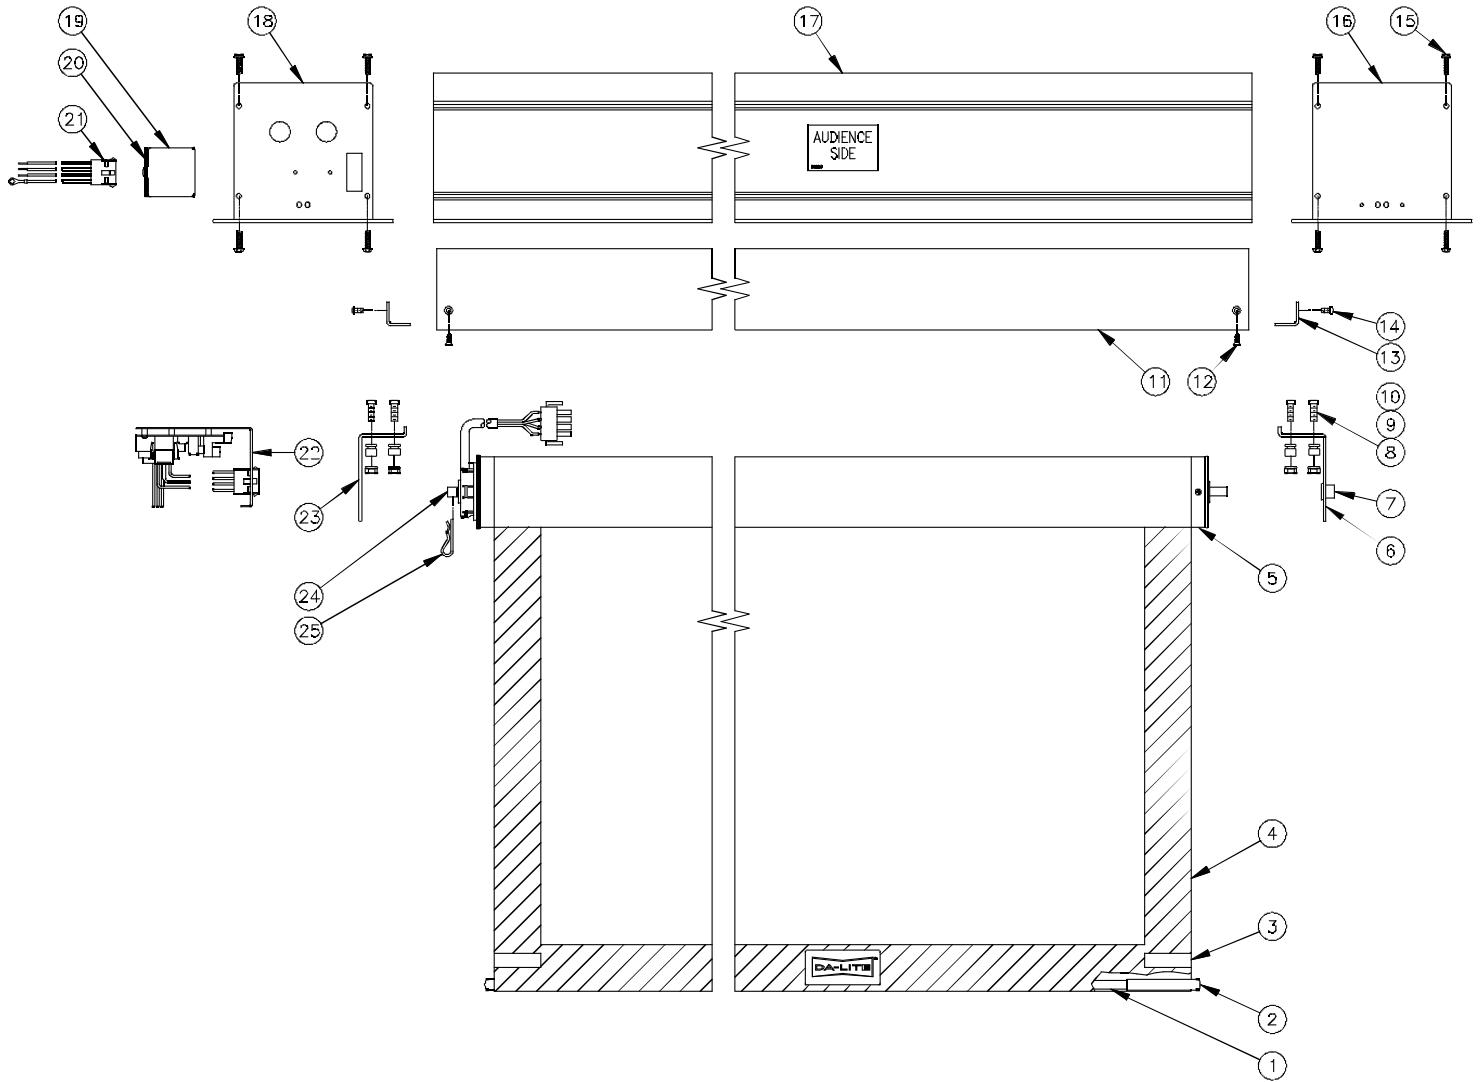

## Parts List

Diagram Number	Da-Lite Number	Description	Quantity Required	List Price Each	
<b>1</b>	46339	Slat, 3/8" diam. for 60" and 72" diag. screens	1	\$9.75	
	46340	Slat, 3/8" diam. for 70" and 84" diag. screens	1	\$10.30	
	46341	Slat, 3/8" diam. for 84", 96" diag., 100" diag., 92" diag. and 94" diag. screens	1	\$10.85	
	46342	Slat, 3/8" diam. for 8', 120" diag., 106" diag. and 109" diag. screens	1	\$12.15	
	74936	Slat, 3/8" diam. for 110" diag. and 113" diag. screens	1	\$12.50	
	46343	Slat, 3/8" diam. for 9', 119" diag. and 123" diag. screens	1	\$13.20	
	34916	Slat, 3/8" diam. for 130" diag. screens	1	\$13.90	
	46344	Slat, 3/8" diam. for 10', 150" diag., 133" diag. and 137" diag. screens	1	\$14.65	
	46345	Slat, 3/8" diam. for 12', 180" diag., 159" diag. and 164" diag. screens	1	\$17.55	
	82441	Slat, 3/8" diam. for 200" diag., 184" diag. and 189" diag. screens	1	\$27.80	
	<b>2</b>	46763	Slat cap, black	2	\$0.32
		<b>3</b>	83383	Tape for pocket, black	2
	<b>3</b>	91876	Tape for pocket, black (not shown)	2	\$0.64
		<b>4a</b>	Fabric only. See 4b for fabric and roller assembly.		
	HDTV (16:9) Format				
	83796	Fabric, Matte White 45" x 80" - 92" diag.	1	\$213.00	
	92762	Fabric, High Contrast Matte White 45" x 80" - 92" diag.	1	\$230.00	
	79612	Fabric, Matte White 52" x 92" - 106" diag.	1	\$294.00	
	92763	Fabric, High Contrast Matte White 52" x 92" - 106" diag.	1	\$322.00	
	94411	Fabric, Matte White 54" x 96" - 110" diag.	1	\$322.00	
	94412	Fabric, High Contrast Matte White 54" x 96" - 110" diag.	1	\$353.00	
	79615	Fabric, Matte White 58" x 104" - 119" diag.	1	\$343.00	
	92764	Fabric, High Contrast Matte White 58" x 104" - 119" diag.	1	\$377.00	
	79618	Fabric, Matte White 65" x 116" - 133" diag.	1	\$395.00	
	92765	Fabric, High Contrast Matte White 65" x 116" - 133" diag.	1	\$435.00	
	79621	Fabric, Matte White 78" x 139" - 159" diag.	1	\$641.00	
	92766	Fabric, High Contrast Matte White 78" x 139" - 159" diag.	1	\$663.00	
	83956	Fabric, Matte White 90" x 160" - 184" diag.	1	\$952.00	
	38732	Fabric, High Contrast Matte White 90" x 160" - 184" diag.	1	\$982.00	
	Wide (16:10) Format				
	34742	Fabric, Matte White 50" x 80" - 94" diag.	1	\$213.00	
	34743	Fabric, High Contrast Matte White 50" x 80" - 94" diag.	1	\$230.00	
	70421	Fabric, Matte White 57.5" x 92" - 109" diag.	1	\$294.00	
	70422	Fabric, High Contrast Matte White 57.5" x 92" - 109" diag.	1	\$322.00	
	34746	Fabric, Matte White 60" x 96" - 113" diag.	1	\$322.00	
	34747	Fabric, High Contrast Matte White 60" x 96" - 113" diag.	1	\$353.00	
	21727	Fabric, Matte White 65" x 104" - 123" diag.	1	\$343.00	
	21728	Fabric, High Contrast Matte White 65" x 104" - 123" diag.	1	\$377.00	
	34750	Fabric, Matte White 69" x 110" - 130" diag.	1	\$395.00	
	34751	Fabric, High Contrast Matte White 69" x 110" - 130" diag.	1	\$435.00	
	70425	Fabric, Matte White 72.5" x 116" - 137" diag.	1	\$395.00	
	70426	Fabric, High Contrast Matte White 72.5" x 116" - 137" diag.	1	\$435.00	
	34754	Fabric, Matte White 87" x 139" - 164" diag.	1	\$641.00	
	34755	Fabric, High Contrast Matte White 87" x 139" - 164" diag.	1	\$663.00	
	70429	Fabric, Matte White 100" x 160" - 189" diag.	1	\$952.00	