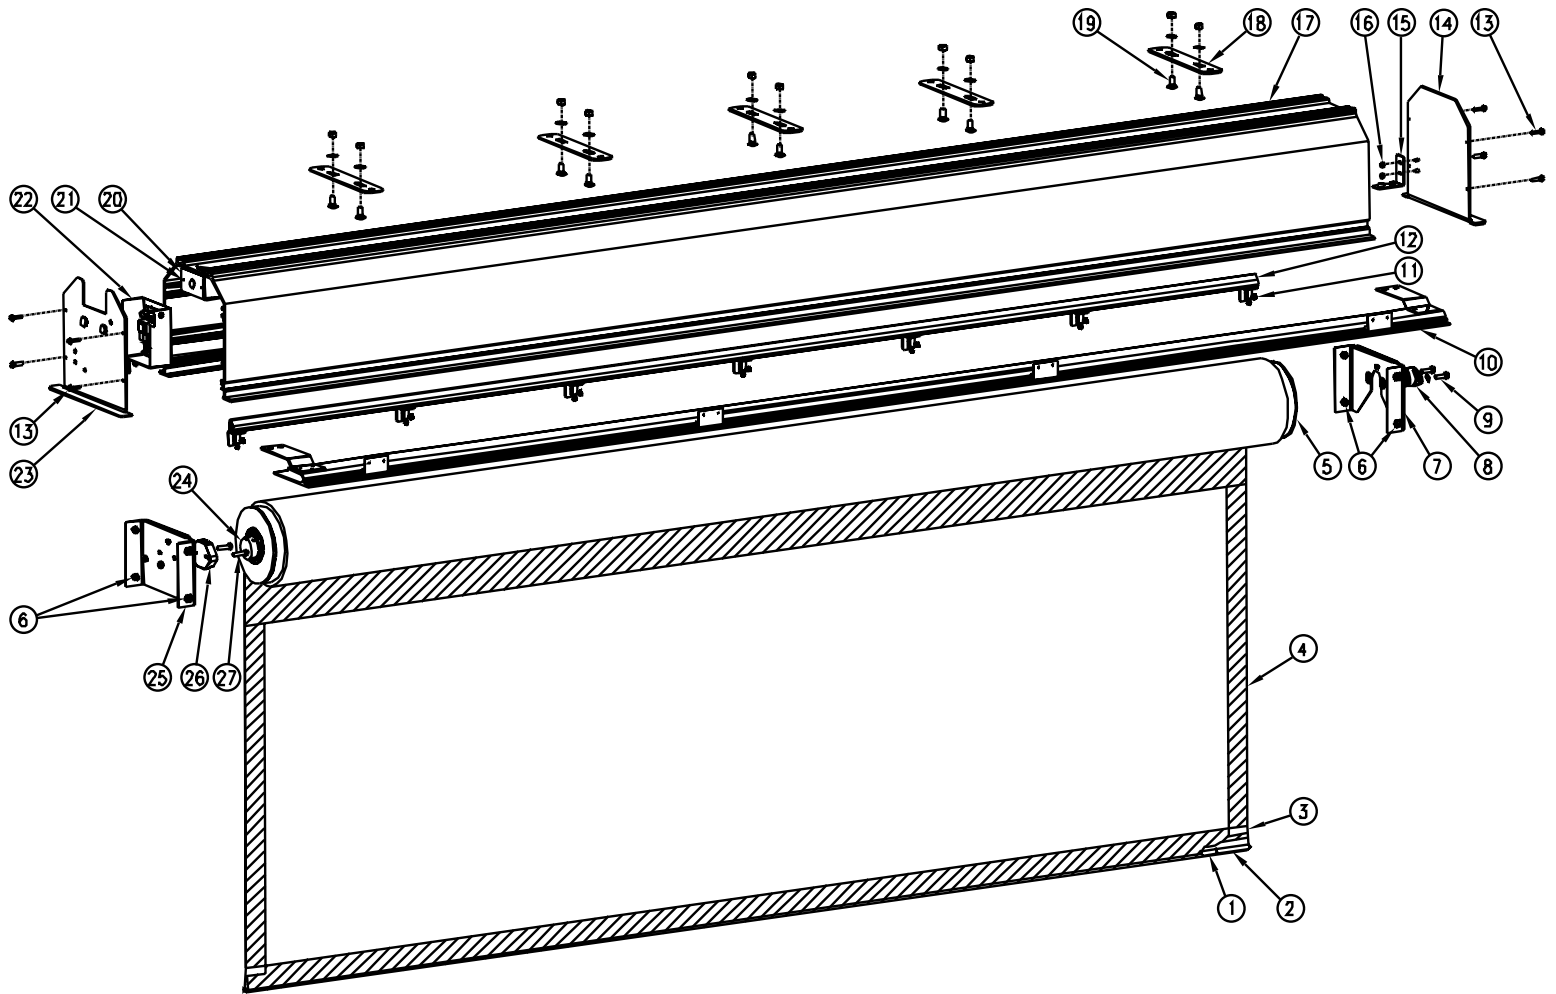

Advantage® (Over 14' W)

Previously Named: Tensioned Large Advantage Electrol

Parts List