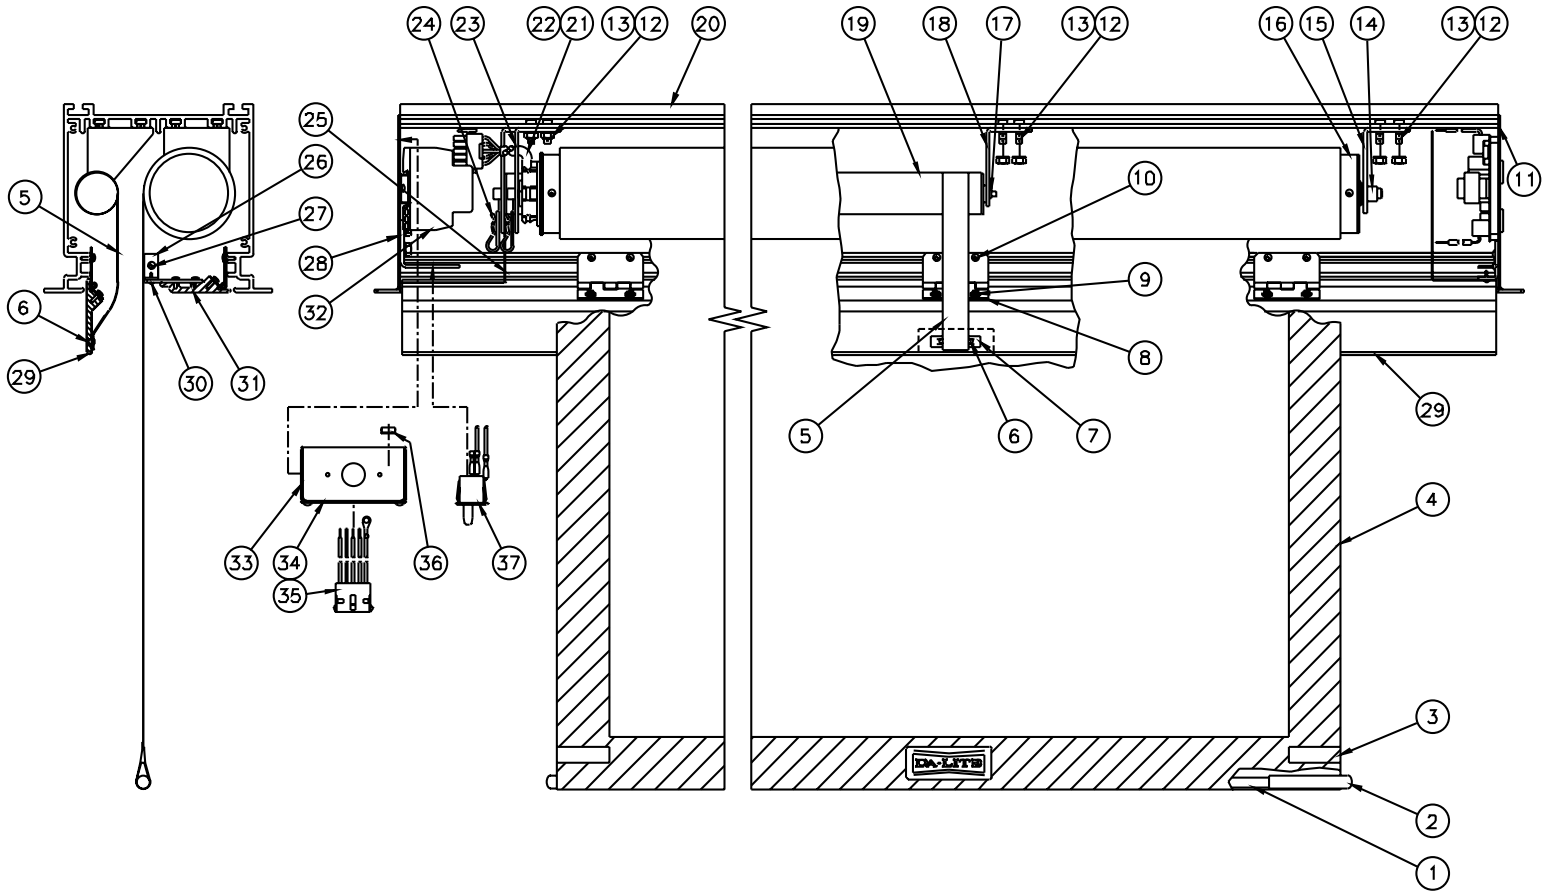

# Advantage (with Closure Door)

Previously Named: Advantage Deluxe Electrol

Parts List

Diagram Number	Da-Lite Number	Description	Quantity Required	List Price Each
<b>1</b>	46339	Slat, 3/8" diam. for 60" and 72" diag. screens	1	\$9.75
	46340	Slat, 3/8" diam. for 70" and 84" diag. screens	1	\$10.30
	46341	Slat, 3/8" diam. for 84", 96" diag., 100" diag., 92" diag. and 94" diag. screens	1	\$10.85
	46342	Slat, 3/8" diam. for 8', 120" diag., 106" diag. and 109" diag. screens	1	\$12.15
	74936	Slat, 3/8" diam. for 110" diag. and 113" diag. screens	1	\$12.50
	46343	Slat, 3/8" diam. for 9', 119" diag. and 123" diag. screens	1	\$13.20
	34916	Slat, 3/8" diam. for 130" diag. screens	1	\$13.90
	46344	Slat, 3/8" diam. for 10', 150" diag., 133" diag. and 137" diag. screens	1	\$14.65
	46345	Slat, 3/8" diam. for 12', 180" diag., 159" diag. and 164" diag. screens	1	\$17.55
	82441	Slat, 3/8" diam. for 200" diag., 184" diag. and 189" diag. screens	1	\$2780
<b>2</b>	46763	Slat cap, black	2	\$0.32
	83383	Tape for pocket, black	2	\$0.64
<b>3</b>	91876	Tape for pocket, black (not shown)	2	\$0.64
	<b>4a</b>	Fabric only. See 4b for fabric and roller assembly.		
		HDTV (16:9) Format		
	83796	Fabric, Matte White 45" x 80" - 92" diag.	1	\$213.00
	92762	Fabric, High Contrast Matte White 45" x 80" - 92" diag.	1	\$230.00
	79612	Fabric, Matte White 52" x 92" - 106" diag.	1	\$294.00
	92763	Fabric, High Contrast Matte White 52" x 92" - 106" diag.	1	\$322.00