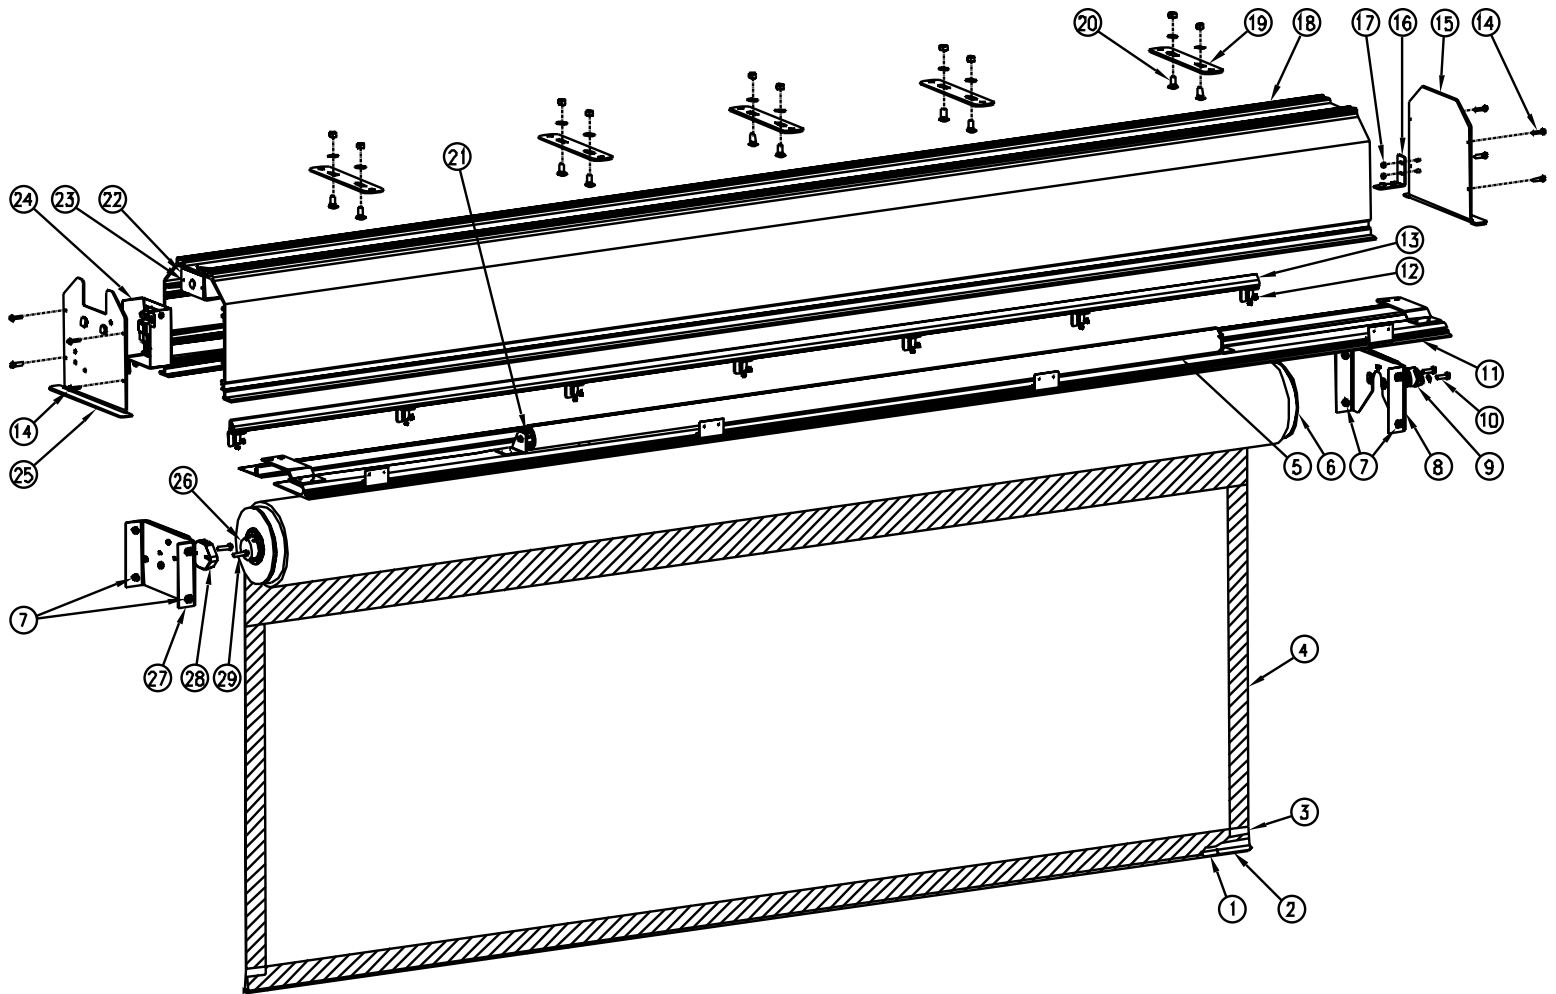

Advantage® (Over 14' W with Closure Door)

Previously Named: Tensioned Large Advantage Deluxe Electrol

Parts List