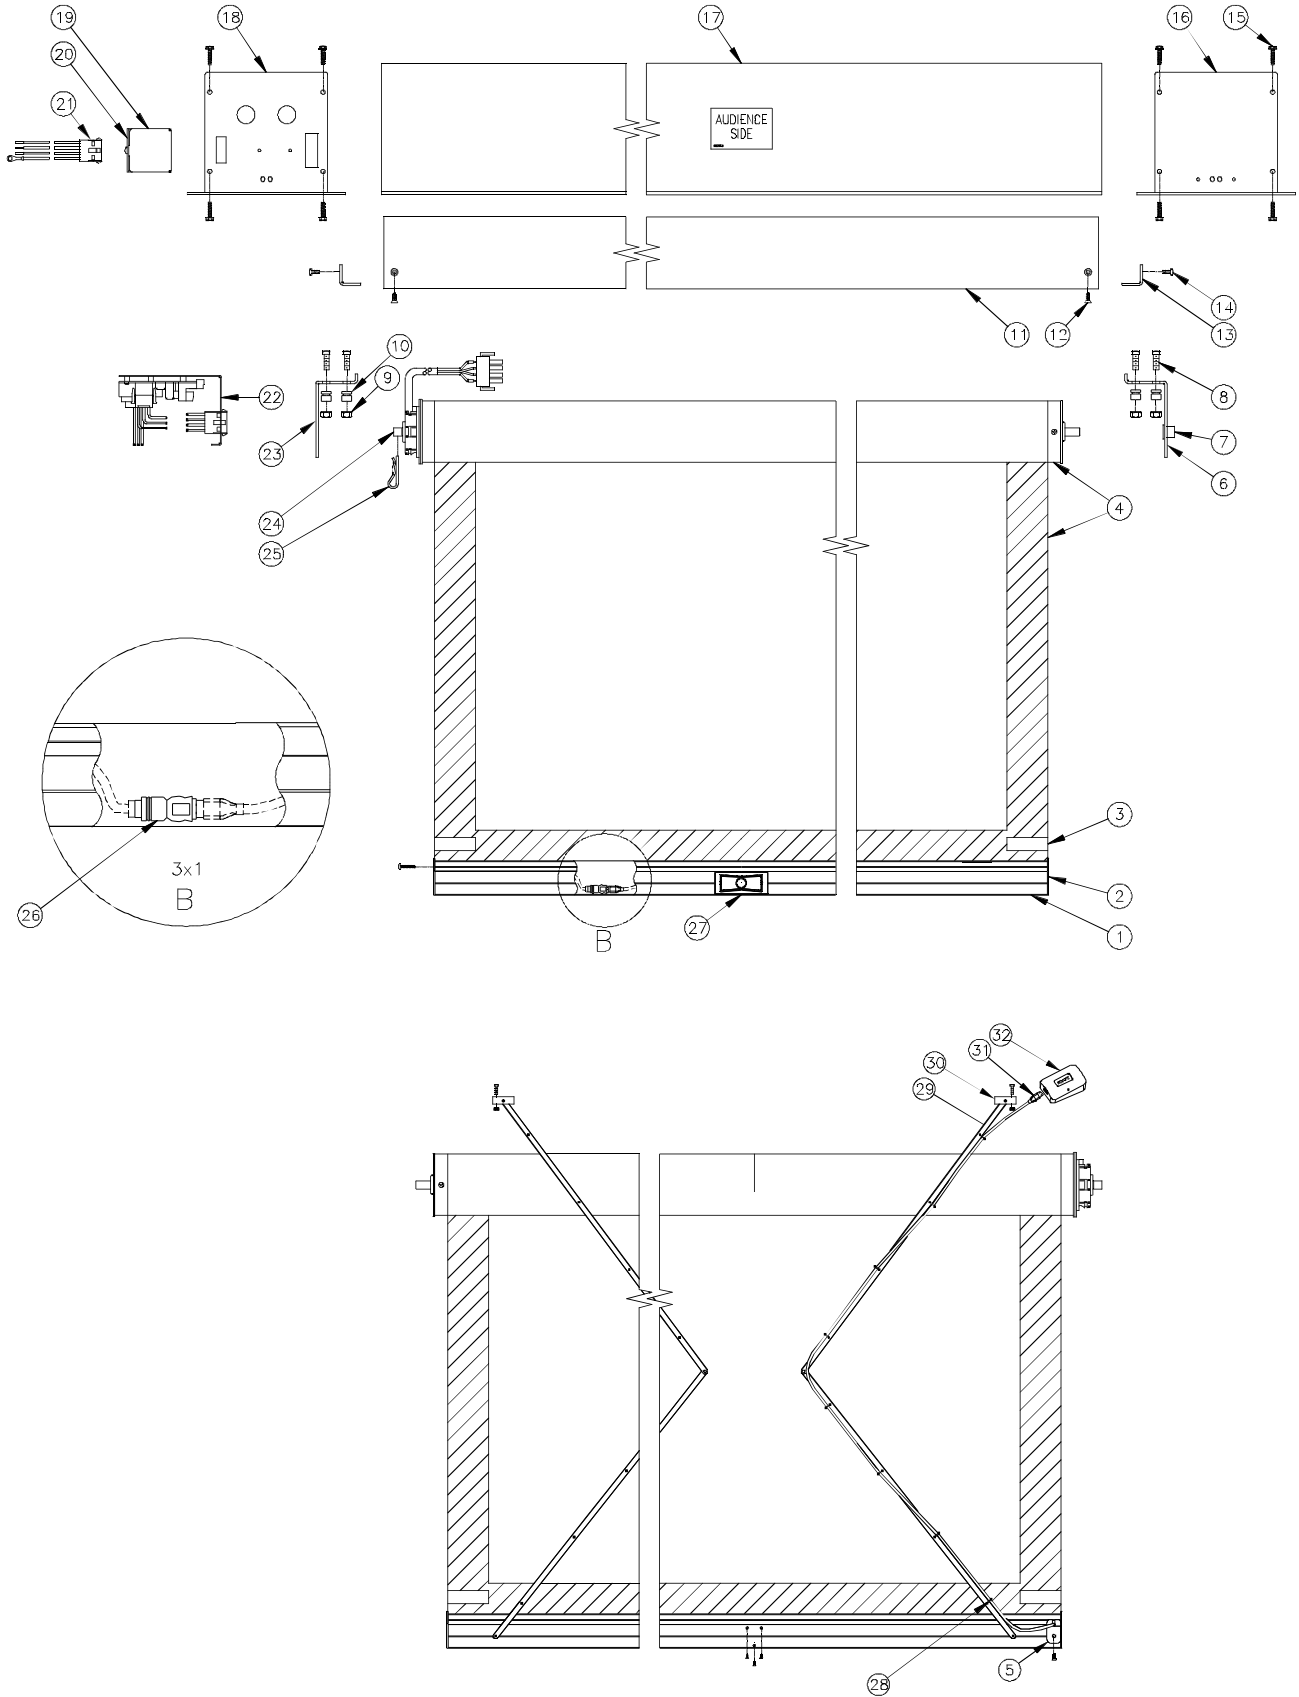

## Parts List

Diagram Number	Da-Lite Number	Description	Quantity Required	List Price Each
<b>1</b>	24677	Slat for 92" diag. and 94" diag. screens	1	\$182.00
	24678	Slat for 106" diag. and 109" diag. screens	1	\$184.00
	24679	Slat for 110" diag. and 113" diag. screens	1	\$185.00
	24680	Slat for 119" diag. and 123" diag. screens	1	\$188.00
	24681	Slat for 130" diag. screens	1	\$190.00
	24682	Slat for 133" diag. and 137" diag. screens	1	\$192.00
<b>2</b>	24616	Slat cap, black	2	\$1.14
	44839	Screw for slat cap	4	\$0.27
<b>3</b>	83383	Tape for pocket, black	2	\$0.64
	91876	Tape for pocket, black (not shown)	2	\$0.64
<b>4</b>		For Screens with Motors. (includes #1,2,3,4,5,23,24,26,27,28,30,31,32,33). Add an "M" to the Retrofit for screens with built in SCB-200.		
		HDTV (16:9) Format		
	24079FLS	Motorized fabric and roller Retrofit, Matte White 45" x 80" - 92" diag.	1	\$5,105.00
	24080FLS	Motorized fabric and roller Retrofit, High Contrast Matte White 45" x 80" - 92" diag.	1	\$5,105.00
	24083FLS	Motorized fabric and roller Retrofit, Matte White 52" x 92" - 106" diag.	1	\$5,180.00
	24084FLS	Motorized fabric and roller Retrofit, High Contrast Matte White 52" x 92" - 106" diag.	1	\$5,180.00
	24087FLS	Motorized fabric and roller Retrofit, Matte White 54" x 96" - 110" diag.	1	\$5,199.00
	24088FLS	Motorized fabric and roller Retrofit, High Contrast Matte White 54" x 96" - 110" diag.	1	\$5,199.00
	24091FLS	Motorized fabric and roller Retrofit, Matte White 58" x 104" - 119" diag.	1	\$5,230.00
	24092FLS	Motorized fabric and roller Retrofit, High Contrast Matte White 58" x 104" - 119" diag.	1	\$5,230.00
	24095FLS	Motorized fabric and roller Retrofit, Matte White 65" x 116" - 133" diag.	1	\$5,282.00
	24096FLS	Motorized fabric and roller Retrofit, High Contrast Matte White 65" x 116" - 133" diag.	1	\$5,282.00
		Wide (16:10) Format		
	24099FLS	Motorized fabric and roller Retrofit, Matte White 50" x 80" - 94" diag.	1	\$5,105.00
	24100FLS	Motorized fabric and roller Retrofit, High Contrast Matte White 50" x 80" - 94" diag.	1	\$5,105.00
	24103FLS	Motorized fabric and roller Retrofit, Matte White 57.5" x 92" - 109" diag.	1	\$5,176.00
	24104FLS	Motorized fabric and roller Retrofit, High Contrast Matte White 57.5" x 92" - 109" diag.	1	\$5,176.00
	24107FLS	Motorized fabric and roller Retrofit, Matte White 60" x 96" - 113" diag.	1	\$5,199.00
	24108FLS	Motorized fabric and roller Retrofit, High Contrast Matte White 60" x 96" - 113" diag.	1	\$5,199.00
	24111FLS	Motorized fabric and roller Retrofit, Matte White 65" x 104" - 123" diag.	1	\$5,230.00
	24112FLS	Motorized fabric and roller Retrofit, High Contrast Matte White 65" x 104" - 123" diag.	1	\$5,230.00
	24115FLS	Motorized fabric and roller Retrofit, Matte White 69" x 110" - 130" diag.	1	\$5,255.00
	24116FLS	Motorized fabric and roller Retrofit, High Contrast Matte White 69" x 110" - 130" diag.	1	\$5,255.00
	24119FLS	Motorized fabric and roller Retrofit, Matte White 72.5" x 116" - 137" diag.	1	\$5,285.00
24120FLS	Motorized fabric and roller Retrofit, High Contrast Matte White 72.5" x 116" - 137" diag.	1	\$5,285.00	
<b>5</b>	28474	Cable cover assy. with mounting hardware	1	\$3.30
	24187	Cable cover, black	1	\$1.35
	24177	Screw for cable cover	1	\$1.60
	24179	Nut for cable cover	1	\$0.32
<b>6</b>	24185	Bracket pin end	1	\$14.00
<b>7</b>	46394	Flanged bearing	1	\$0.53
<b>8</b>	23105	Bolt for roller brackets	8	\$0.47
<b>9</b>	23104	Hex nut for roller brackets	8	\$0.32
<b>10</b>	23101	Grommet for roller brackets	8	\$1.95