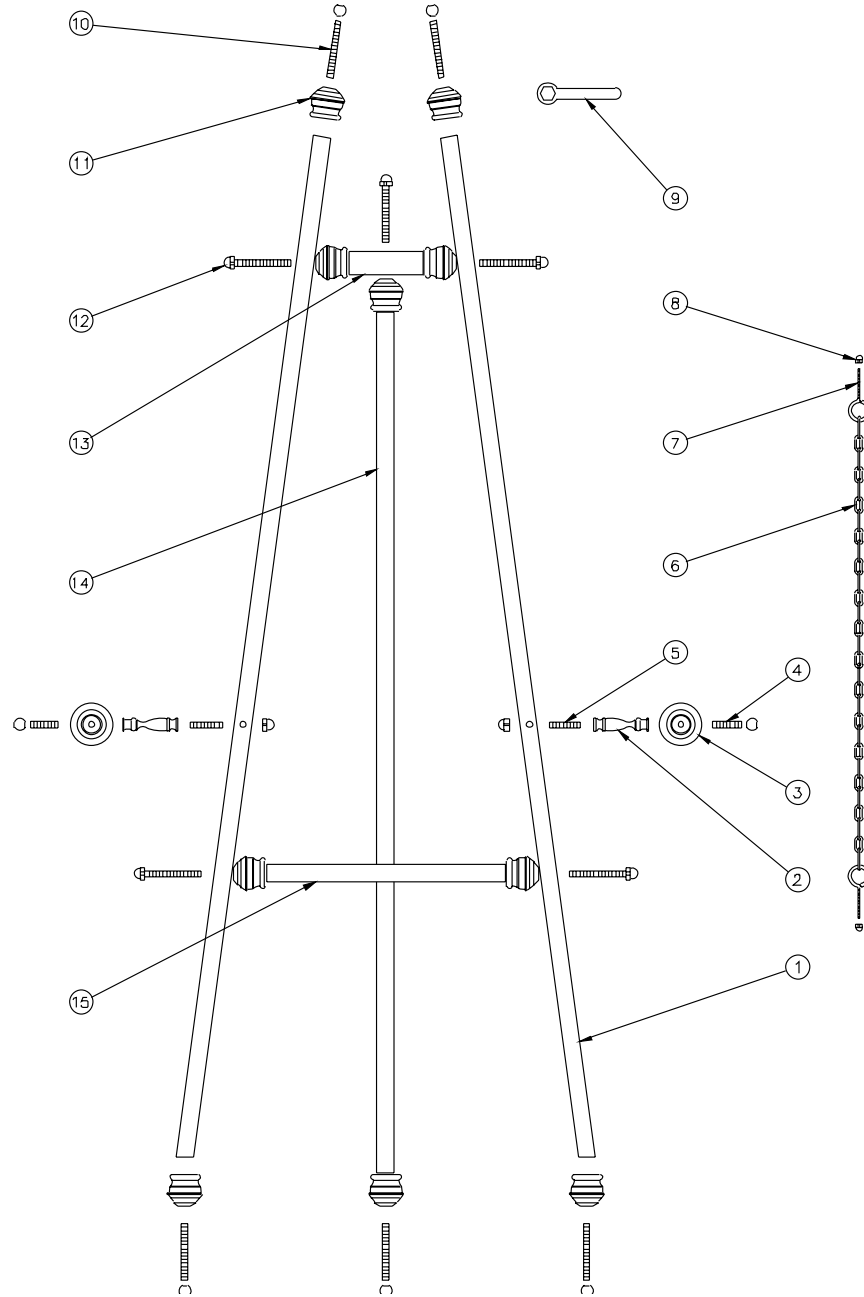

Brass Display Easels

Parts List

Diagram Number	Da-Lite Number	Description	Quantity Required	List Price Each
1	54032	Upright leg polished	2	\$25.90
	54048	Upright leg swirled	2	\$32.20
2	54037	Display holder	2	\$3.30
3	54038	Display holder cap	2	\$1.84
4	54044	1/4-20 x 3/4" long stud with ball head	2	\$0.54
5	54043	1/4-20 x 1 1/2" long stud with acorn head	2	\$0.75
6	54039	Chain with eye bolts	2	\$1.94
7	54045	Eye bolt only	2	\$0.45
8	54040	Brass acorn nut for eye bolt	2	\$0.34
	54047	Hex wrench	1	\$3.60

Diagram Number	Da-Lite Number	Description	Quantity Required	List Price Each
10	54042	1/4-20 x 2" long stud with ball head	5	\$0.84
11	54036	Tube cap	10	\$3.90
12	54041	1/4-20 x 2 1/2" long stud with acorn head	5	\$0.84
13	54033	Short cross bar polished	1	\$5.00
	54049	Short cross bar swirled	1	\$6.50
14	54035	Support leg polished	1	\$27.00
	54051	Support leg swirled	1	\$30.90
15	54034	Long cross bar polished	1	\$8.40
	54050	Long cross bar swirled	1	\$11.10
	86928	Hardware Kit (Includes #2, 3, 4, 5, 6, 8, 9, 10 and 12)	1	\$27.60