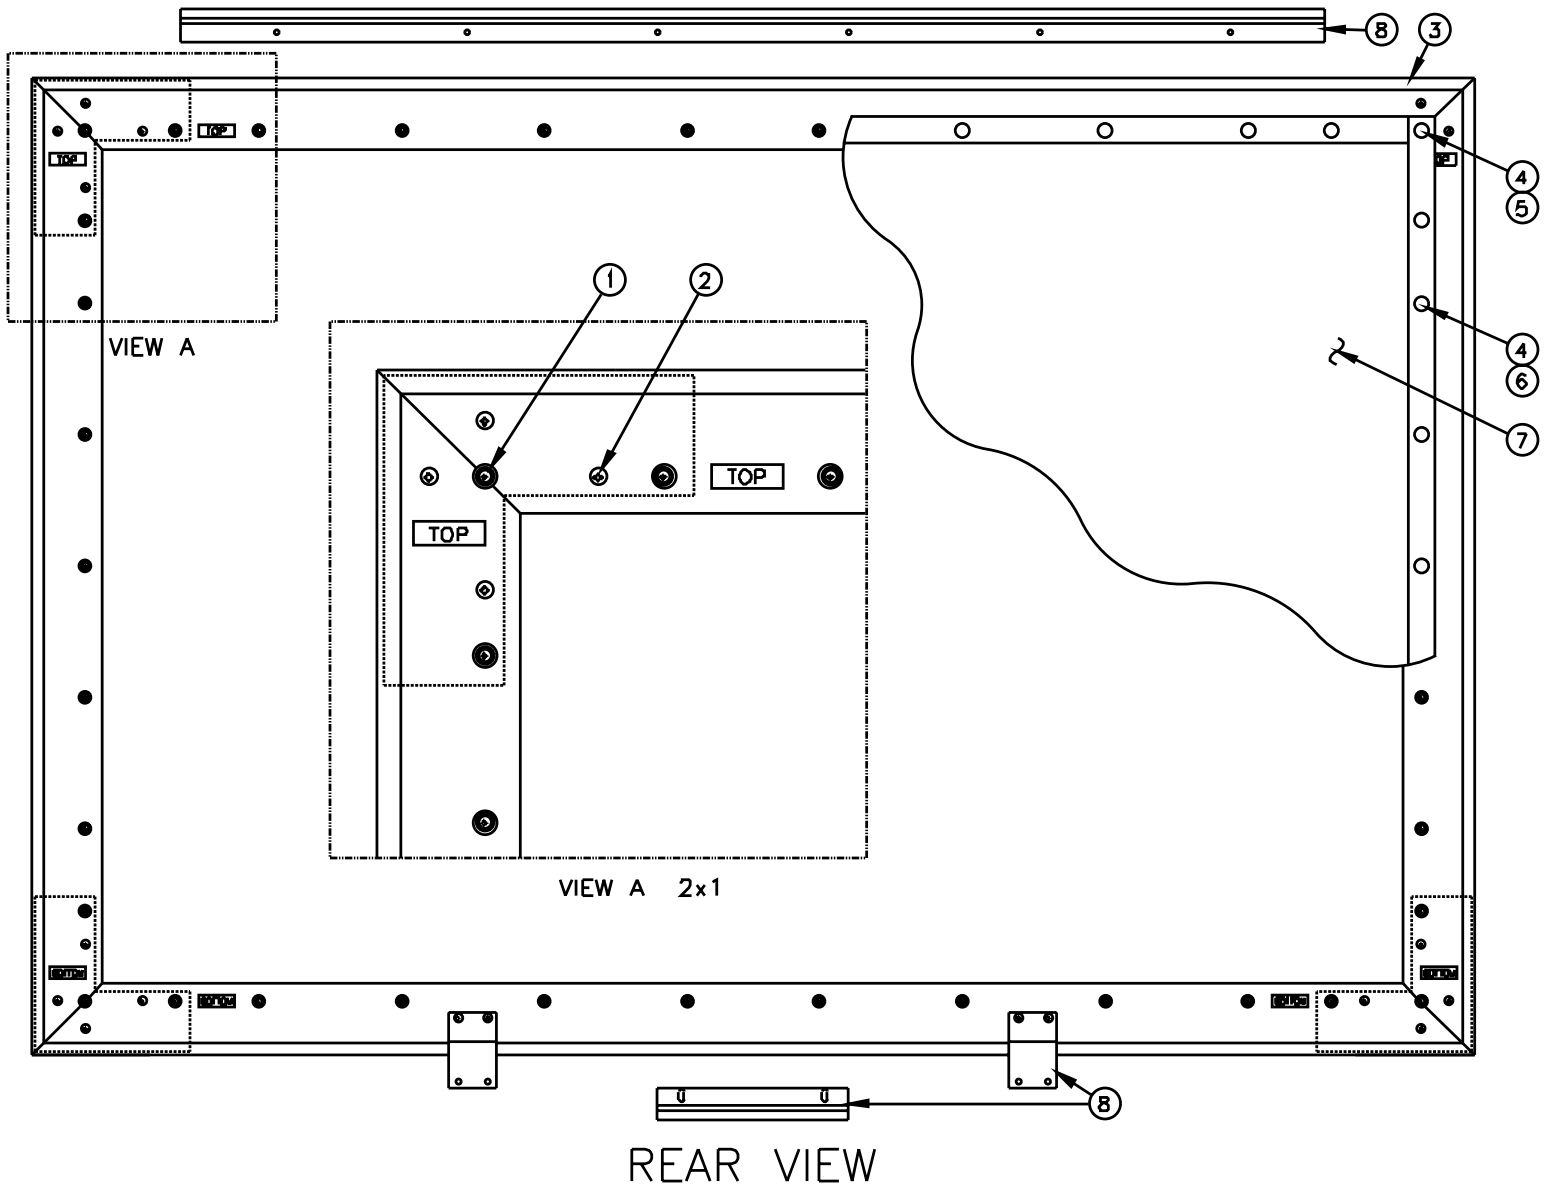

Cinema Contour

Parts List

| Diagram Number | Da-Lite Number | Description | Quantity Required | List Price Each |
|----------------|----------------|---|-------------------|-----------------|
| 1 | 47441 | Snap stud to snap fabric onto frame | 26-108 | \$0.59 |
| 2 | 52751 | Screw to assemble frame | 16-20 | \$0.27 |
| 3a | | Frame assembly for standard Pro-Trim frame. See 3b if frame was ordered without Pro-Trim. Frame assemblies include #1 and 2 | | |
| | | HDTV (16:9) Format | | |
| | 93281V | Pro Trim frame assy. for 77" diag. screens | 1 | \$987.00 |
| | 96928V | Pro Trim frame assy. for 82" diag. screens | 1 | \$1,037.00 |
| | 87500V | Pro Trim frame assy. for 92" diag. screens | 1 | \$1,103.00 |
| | 96683V | Pro Trim frame assy. for 100" HDTV diag. screens | 1 | \$1,230.00 |
| | 87502V | Pro Trim frame assy. for 106" diag. screens | 1 | \$1,349.00 |
| | 94505V | Pro Trim frame assy. for 110" diag. screens | 1 | \$1,384.00 |
| | 87504V | Pro Trim frame assy. for 119" diag. screens | 1 | \$1,587.00 |
| | 87506V | Pro Trim frame assy. for 133" diag. screens | 1 | \$1,813.00 |
| | 87508V | Pro Trim frame assy. for 159" diag. screens | 1 | \$1,922.00 |
| | 94090V | Pro Trim frame assy. for 193" diag. screens | 1 | \$2,268.00 |
| | 94091V | Pro Trim frame assy. for 220" diag. screens | 1 | \$2,553.00 |
| | | Wide (16:10) Format | | |
| | 34985V | Pro Trim frame assy. for 94" diag. 16:10 screens | 1 | \$1,118.00 |
| | 70520V | Pro Trim frame assy. for 109" diag. 16:10 screens | 1 | \$1,364.00 |
| | 34986V | Pro Trim frame assy. for 113" diag. 16:10 screens | 1 | \$1,461.00 |
| | 21261V | Pro Trim frame assy. for 123" diag. 16:10 screens | 1 | \$1,568.00 |
| | 34989V | Pro Trim frame assy. for 130" diag. 16:10 screens | 1 | \$1,654.00 |
| | 70521V | Pro Trim frame assy. for 137" diag. 16:10 screens | 1 | \$1,919.00 |
| | 34991V | Pro Trim frame assy. for 164" diag. 16:10 screens | 1 | \$1,931.00 |
| | 70522V | Pro Trim frame assy. for 189" diag. 16:10 screens | 1 | \$2,161.00 |
| | 70523V | Pro Trim frame assy. for 208" diag. 16:10 screens | 1 | \$2,279.00 |
| | 70524V | Pro Trim frame assy. for 226" diag. 16:10 screens | 1 | \$2,549.00 |
| | | 2.35:1 Cinemascope Format | | |
| | 33855V | Pro Trim frame assy. for 96" diag. CS screens | 1 | \$1,224.00 |
| | 33856V | Pro Trim frame assy. for 103" diag. CS screens | 1 | \$1,360.00 |
| | 33857V | Pro Trim frame assy. for 115" diag. CS screens | 1 | \$1,558.00 |
| | 33858V | Pro Trim frame assy. for 125" diag. CS screens | 1 | \$1,802.00 |
| | 33859V | Pro Trim frame assy. for 133" diag. CS screens | 1 | \$1,896.00 |
| | 33860V | Pro Trim frame assy. for 138" diag. CS screens | 1 | \$1,928.00 |
| | 38300V | Pro Trim frame assy. for 148" diag. CS screens | 1 | \$1,962.00 |
| | 38590V | Pro Trim frame assy. for 166" diag. CS screens | 1 | \$2,001.00 |
| | 38593V | Pro Trim frame assy. for 199" diag. CS screens | 1 | \$2,042.00 |
| | 38596V | Pro Trim frame assy. for 208" diag. CS screens | 1 | \$2,434.00 |
| 3b | | Black powder coated frame assemblies | | |
| | | HDTV (16:9) Format | | |
| | 93281 | Frame assy. for 77" diag. screens | 1 | \$887.00 |
| | 96928 | Frame assy. for 82" diag. screens | 1 | \$939.00 |
| | 87499 | Frame assy. for 92" diag. screens | 1 | \$1,002.00 |
| | 96682 | Frame assy. for 100" HDTV diag. screens | 1 | \$1,128.00 |
| | 87501 | Frame assy. for 106" diag. screens | 1 | \$1,248.00 |
| | 94505 | Frame assy. for 110" diag. screens | 1 | \$1,284.00 |
| | 87503 | Frame assy. for 119" diag. screens | 1 | \$1,487.00 |
| | 87505 | Frame assy. for 133" diag. screens | 1 | \$1,713.00 |