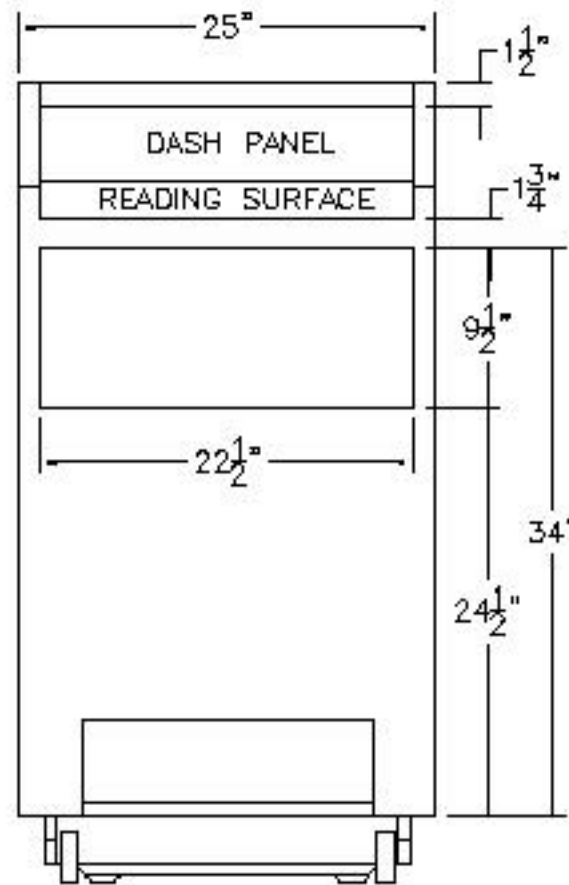

THIS PRINT SUPERSEDES ANY PRINT DATED PRIOR TO:
9-30-02 NO:

BACK VIEW

REVISION				
REMOVED BY:				
APP'D BY:				

SCALE: 1=12	DRAWN BY: K.J.L.	DATE: 9-30-02	APP'D BY:	DATE:
MATERIAL NO: N/A	FINISH: N/A		CAD	
NAME: LECTERN, CONCORD 25" ADJ.				
DA-LITE SCREEN CO. WARSAW, INDIANA, USA			NO: