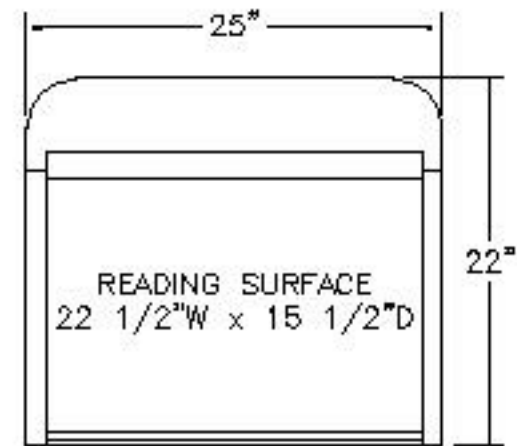

TOP VIEW

REVISION				
REMOVED BY:				
APP'D BY:				

SCALE: 1=12	DRAWN BY: K.J.L.	DATE: 9-30-02	APP'D BY:	DATE:
MATERIAL NO: N/A	FINISH: N/A		CAD	
NAME: LECTERN, CONCORD 25" ADJ.				
DA-LITE SCREEN CO. WARSAW, INDIANA, USA			NO: