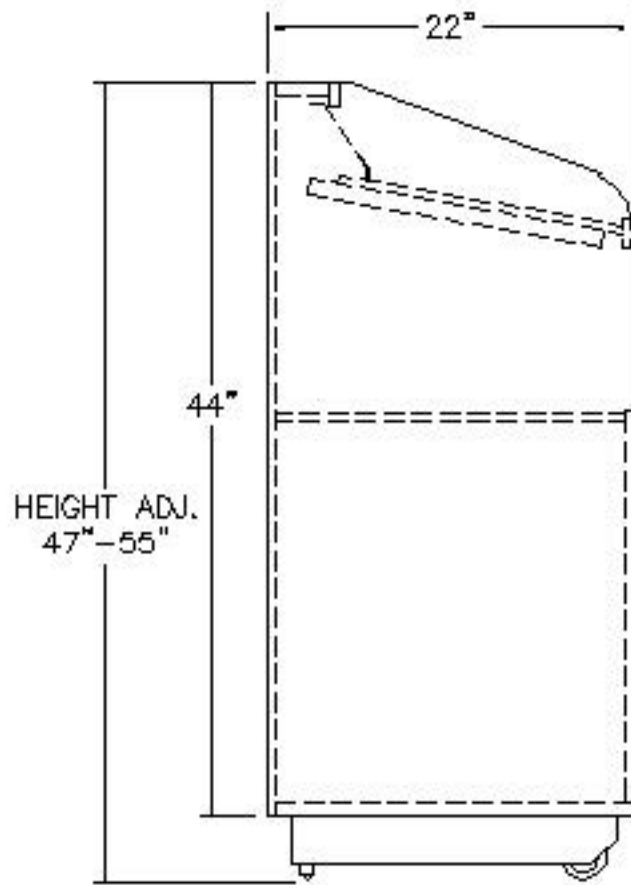

THIS PRINT SUPERSEDES ANY PRINT DATED PRIOR TO: NO:  
 9-30-02

SIDE VIEW

BACK VIEW

TOP VIEW

REVISION				
REVISED BY:				
APP'D BY:				

SCALE: 1=12	DRAWN BY: K.J.L.	DATE: 9-30-02	APP'D BY:	DATE:
MATERIAL NO: N/A	FINISH: N/A		CAD	
NAME: LECTERN, CONCORD 25" FLR				
DA-LITE SCREEN CO. WARSAW, INDIANA, USA			NO:	

THIS PRINT SUPERSEDES ANY PRINT DATED PRIOR TO:  
 9-30-02 NO:

SIDE VIEW

BACK VIEW

TOP VIEW

REVISION				
REMOVED BY:				
APP'D BY:				

SCALE: 1=12	DRAWN BY: K.J.L.	DATE: 9-30-02	APP'D BY:	DATE:
MATERIAL NO: N/A	FINISH: N/A		CAD	
NAME: LECTERN, CONCORD 25" ADJ.				
DA-LITE SCREEN CO. WARSAW, INDIANA, USA			NO:	

THIS PRINT SUPERSEDES ANY PRINT DATED PRIOR TO: NO:  
 9-30-02

30"

42"  
 TOP VIEW

BACK VIEW

32" 5" TYP.

1 1/2"  
 38" MIN.  
 46" MAX.  
 29 1/4"

SIDE VIEW

16 1/2"

34 5/16"

ISOMETRIC VIEW  
 SCALE: 1=20

19 5/16"

REVISION				
REVISED BY:				
APP'D BY:				

SCALE: 1=14	DRAWN BY: K.J.L.	DATE: 9-30-02	APP'D BY:	DATE:
MATERIAL NO: N/A	FINISH: N/A		CAD	
NAME: ADA LECTERN, 42"W CONCORD				
DA-LITE SCREEN CO. WARSAW, INDIANA, USA			NO:	