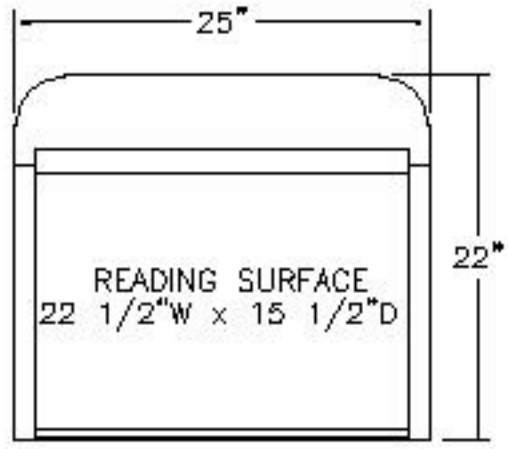

THIS PRINT SUPERSEDES ANY PRINT DATED PRIOR TO: NO:  
 9-30-02

SIDE VIEW

BACK VIEW

TOP VIEW

REVISION				
REVISED BY:				
APP'D BY:				

SCALE: 1=12	DRAWN BY: K.J.L.	DATE: 9-30-02	APP'D BY:	DATE:
MATERIAL NO: N/A	FINISH: N/A		CAD	
NAME: LECTERN, CONCORD 25" FLR				
DA-LITE SCREEN CO. WARSAW, INDIANA, USA			NO:	

THIS PRINT SUPERSEDES ANY PRINT DATED PRIOR TO: NO:  
 9-30-02

SIDE VIEW

BACK VIEW

TOP VIEW

REVISION				
REMOVED BY:				
APP'D BY:				

SCALE: 1=12	DRAWN BY: K.J.L.L.	DATE: 9-30-02	APP'D BY:	DATE:
MATERIAL NO: N/A	FINISH: N/A		CAD	
NAME: LECTERN, CONCORD 32" ADJ.				
DA-LITE SCREEN CO. WARSAW, INDIANA, USA			NO:	

THIS PRINT SUPERSEDES ANY PRINT DATED PRIOR TO: NO:  
 9-30-02

30"

42"  
 TOP VIEW

BACK VIEW

32" 5" TYP.

1 1/2"  
 38" MIN.  
 46" MAX.  
 29 1/4"

SIDE VIEW

16 1/2"

34 5/16"

ISOMETRIC VIEW  
 SCALE: 1=20

19 5/16"

REVISION				
REVISED BY:				
APP'D BY:				

SCALE: 1=14	DRAWN BY: K.J.L.	DATE: 9-30-02	APP'D BY:	DATE:
MATERIAL NO: N/A	FINISH: N/A		CAD	
NAME: ADA LECTERN, 42"W CONCORD				
DA-LITE SCREEN CO. WARSAW, INDIANA, USA			NO:	