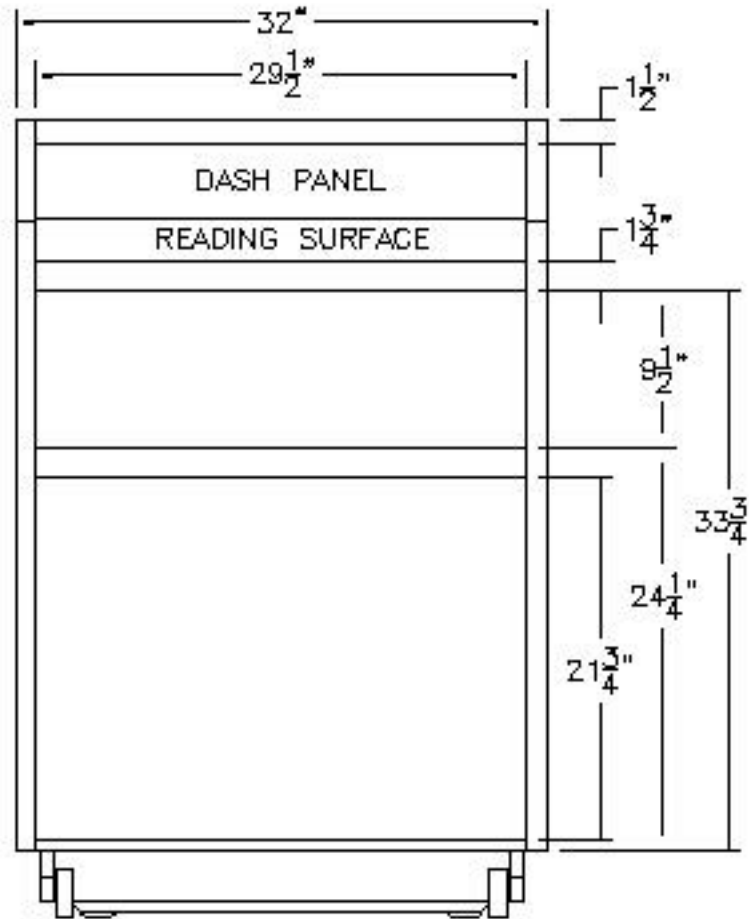

THIS PRINT SUPERSEDES ANY PRINT DATED PRIOR TO: NO:
9-30-02

BACK VIEW

REVISION				
REMOVED BY:				
APP'D BY:				

SCALE: 1=12	DRAWN BY: K.J.L.L.	DATE: 9-30-02	APP'D BY:	DATE:
MATERIAL NO: N/A	FINISH: N/A		CAD	
NAME: LECTERN, CONCORD 32" FLR				
DA-LITE SCREEN CO. WARSAW, INDIANA, USA			NO: