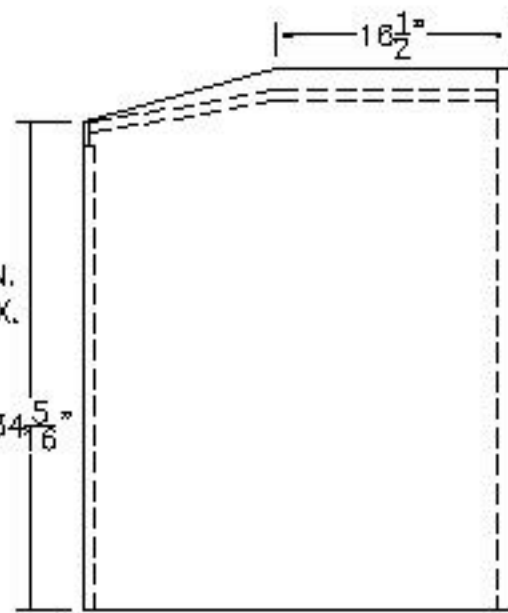

THIS PRINT SUPERSEDES ANY PRINT DATED PRIOR TO: NO:  
 9-30-02

30"

42"  
 TOP VIEW

BACK VIEW

32" 5" TYP.

1 1/2"  
 38" MIN.  
 46" MAX.  
 29 1/4"

SIDE VIEW

16 1/2"

34 5/16"

ISOMETRIC VIEW  
 SCALE: 1=20

19 5/16"

REVISION				
REVISED BY:				
APP'D BY:				

SCALE: 1=14	DRAWN BY: K.J.L.	DATE: 9-30-02	APP'D BY:	DATE:
MATERIAL NO: N/A	FINISH: N/A		CAD	
NAME: ADA LECTERN, 42"W CONCORD				
DA-LITE SCREEN CO. WARSAW, INDIANA, USA			NO:	