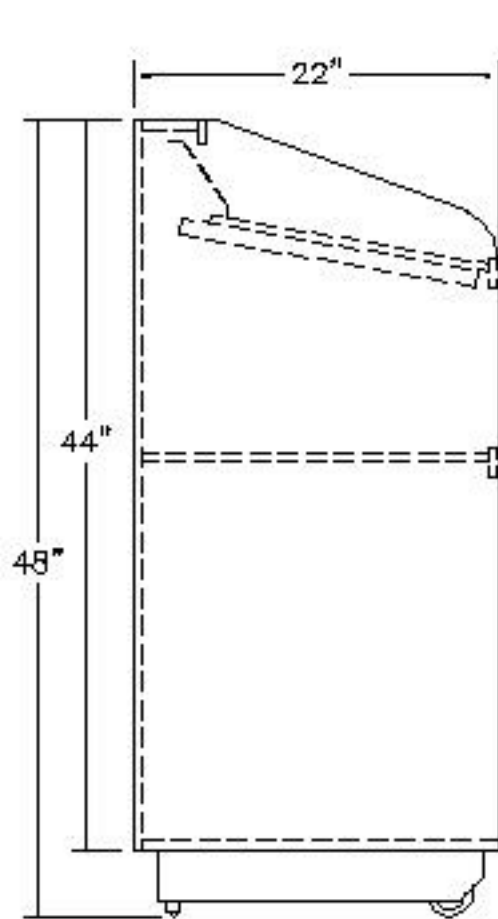

THIS PRINT SUPERSEDES ANY PRINT DATED PRIOR TO:  
 9-30-02 NO:

SIDE VIEW

BACK VIEW

TOP VIEW

REVISION				
REMOVED BY:				
APP'D BY:				

SCALE: 1=12	DRAWN BY: K.J.L.	DATE: 9-30-02	APP'D BY:	DATE:
MATERIAL NO: N/A	FINISH: N/A		CAD	
NAME: LECTERN, CONCORD 25" ADJ.				
DA-LITE SCREEN CO. WARSAW, INDIANA, USA			NO:	

THIS PRINT SUPERSEDES ANY PRINT DATED PRIOR TO: NO:  
9-30-02

SIDE VIEW

BACK VIEW

TOP VIEW

REVISION				
REMOVED BY:				
APP'D BY:				

SCALE: 1=12	DRAWN BY: K.J.L.L.	DATE: 9-30-02	APP'D BY:	DATE:
MATERIAL NO: N/A	FINISH: N/A		CAD	
NAME: LECTERN, CONCORD 32" FLR				
DA-LITE SCREEN CO. WARSAW, INDIANA, USA			NO:	

THIS PRINT SUPERSEDES ANY PRINT DATED PRIOR TO: NO:  
 9-30-02

30"

42"  
 TOP VIEW

BACK VIEW

32" 5" TYP.

1 1/2"  
 38" MIN.  
 46" MAX.  
 29 1/4"

SIDE VIEW

16 1/2"

34 5/16"

ISOMETRIC VIEW  
 SCALE: 1=20

19 5/16"

REVISION				
REVISED BY:				
APP'D BY:				

SCALE: 1=14	DRAWN BY: K.J.L.	DATE: 9-30-02	APP'D BY:	DATE:
MATERIAL NO: N/A	FINISH: N/A		CAD	
NAME: ADA LECTERN, 42"W CONCORD				
DA-LITE SCREEN CO. WARSAW, INDIANA, USA			NO:	