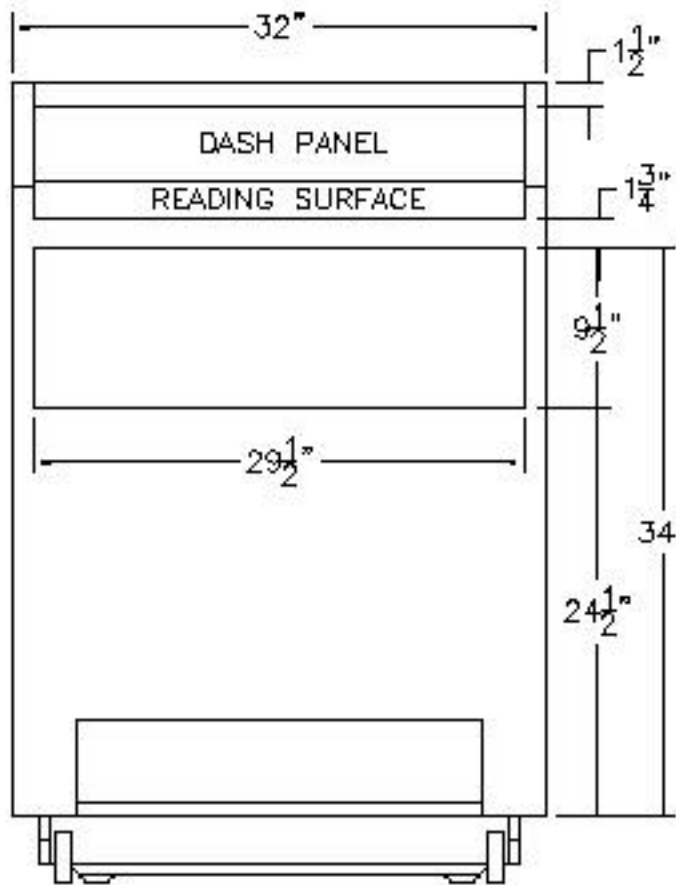

THIS PRINT SUPERSEDES ANY PRINT DATED PRIOR TO: NO:
9-30-02

BACK VIEW

REVISION				
REMOVED BY:				
APP'D BY:				

SCALE: 1=12	DRAWN BY: K.J.L.L.	DATE: 9-30-02	APP'D BY:	DATE:
MATERIAL NO: N/A	FINISH: N/A		CAD	
NAME: LECTERN, CONCORD 32" ADJ.				
DA-LITE SCREEN CO. WARSAW, INDIANA, USA			NO: