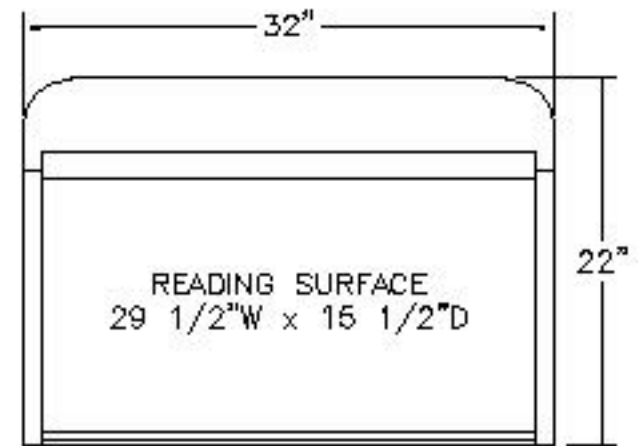

TOP VIEW

REVISION				
REMOVED BY:				
APP'D BY:				

SCALE: 1=12	DRAWN BY: K.J.L.L.	DATE: 9-30-02	APP'D BY:	DATE:
MATERIAL NO: N/A	FINISH: N/A		CAD	
NAME: LECTERN, CONCORD 32" ADJ.				
DA-LITE SCREEN CO. WARSAW, INDIANA, USA			NO: