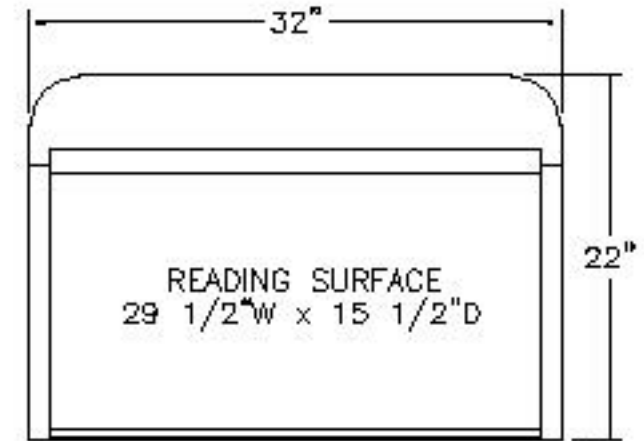

TOP VIEW

REVISION				
REMOVED BY:				
APP'D BY:				

SCALE: 1=12	DRAWN BY: K.J.L.L.	DATE: 9-30-02	APP'D BY:	DATE:
MATERIAL NO: N/A	FINISH: N/A		CAD	
NAME: LECTERN, CONCORD 32" FLR				
DA-LITE SCREEN CO. WARSAW, INDIANA, USA			NO: