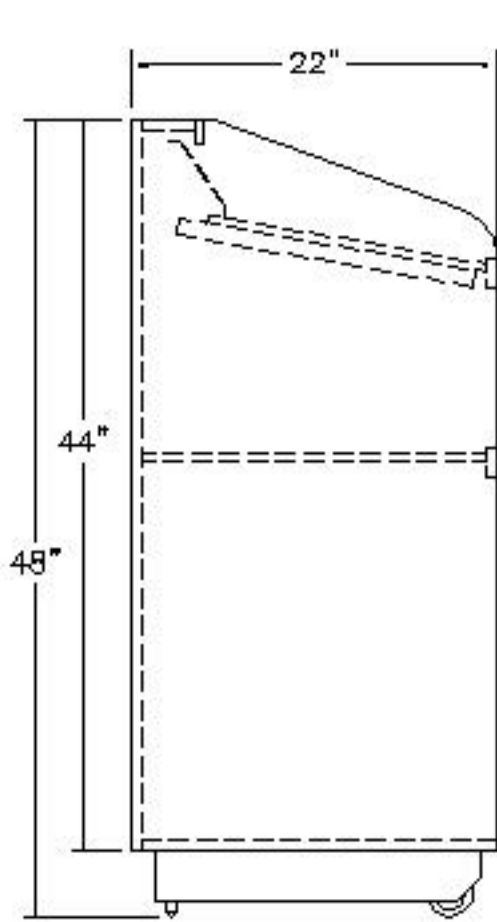

THIS PRINT SUPERSEDES ANY PRINT DATED PRIOR TO: NO:  
 9-30-02

SIDE VIEW

BACK VIEW

TOP VIEW

REVISION				
REVISED BY:				
APP'D BY:				

SCALE: 1=12	DRAWN BY: K.J.L.	DATE: 9-30-02	APP'D BY:	DATE:
MATERIAL NO: N/A	FINISH: N/A		CAD	
NAME: LECTERN, CONCORD 25" FLR				
DA-LITE SCREEN CO. WARSAW, INDIANA, USA			NO:	

THIS PRINT SUPERSEDES ANY PRINT DATED PRIOR TO:  
 9-30-02 NO:

SIDE VIEW

BACK VIEW

TOP VIEW

REVISION				
REMOVED BY:				
APP'D BY:				

SCALE: 1=12	DRAWN BY: K.J.L.	DATE: 9-30-02	APP'D BY:	DATE:
MATERIAL NO: N/A	FINISH: N/A		CAD	
NAME: LECTERN, CONCORD 25" ADJ.				
DA-LITE SCREEN CO. WARSAW, INDIANA, USA			NO:	

THIS PRINT SUPERSEDES ANY PRINT DATED PRIOR TO: NO:  
 9-30-02

30"

42"  
 TOP VIEW

BACK VIEW

32" 5" TYP.

1 1/2"  
 38" MIN.  
 46" MAX.  
 29 1/4"

SIDE VIEW

16 1/2"

34 5/16"

ISOMETRIC VIEW  
 SCALE: 1=20

19 5/16"

REVISION				
REVISED BY:				
APP'D BY:				

SCALE: 1=14	DRAWN BY: K.J.L.	DATE: 9-30-02	APP'D BY:	DATE:
MATERIAL NO: N/A	FINISH: N/A		CAD	
NAME: ADA LECTERN, 42"W CONCORD				
DA-LITE SCREEN CO. WARSAW, INDIANA, USA			NO:	