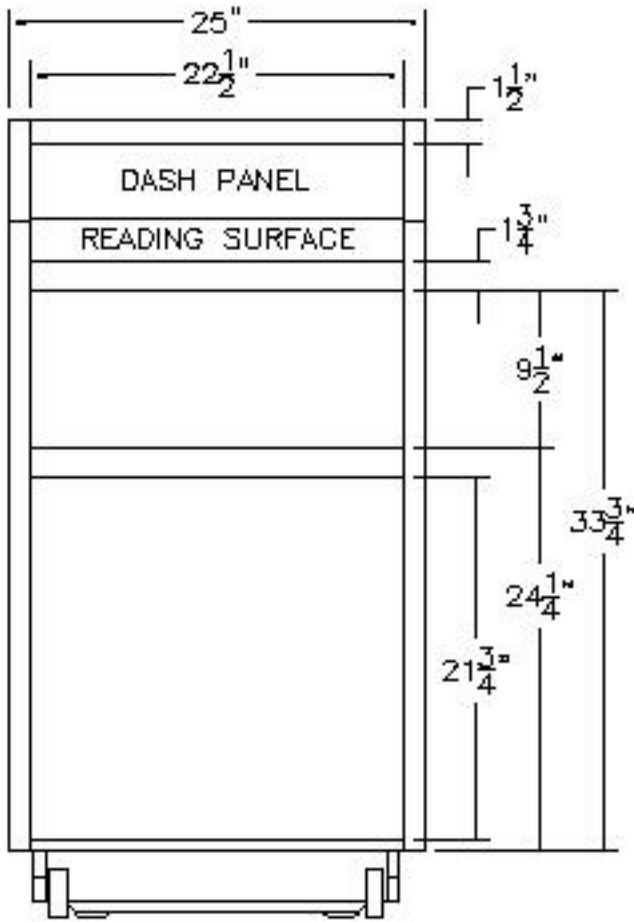

THIS PRINT SUPERSEDES ANY PRINT DATED PRIOR TO: NO:  
 9-30-02

SIDE VIEW

BACK VIEW

TOP VIEW

REVISION				
REVISED BY:				
APP'D BY:				

SCALE: 1=12	DRAWN BY: K.J.L.	DATE: 9-30-02	APP'D BY:	DATE:
MATERIAL NO: N/A	FINISH: N/A		CAD	
NAME: LECTERN, CONCORD 25" FLR				
DA-LITE SCREEN CO. WARSAW, INDIANA, USA			NO:	

THIS PRINT SUPERSEDES ANY PRINT DATED PRIOR TO: NO:  
 9-30-02

SIDE VIEW

BACK VIEW

TOP VIEW

REVISION				
REMOVED BY:				
APP'D BY:				

SCALE: 1=12	DRAWN BY: K.J.L.L.	DATE: 9-30-02	APP'D BY:	DATE:
MATERIAL NO: N/A	FINISH: N/A		CAD	
NAME: LECTERN, CONCORD 32" ADJ.				
DA-LITE SCREEN CO. WARSAW, INDIANA, USA			NO:	

THIS PRINT SUPERSEDES ANY PRINT DATED PRIOR TO: NO:  
 9-30-02

30"

42"  
 TOP VIEW

BACK VIEW

32" 5" TYP.

1 1/2"  
 38" MIN.  
 46" MAX.  
 29 1/4"

SIDE VIEW

16 1/2"

34 5/16"

ISOMETRIC VIEW  
 SCALE: 1=20

19 5/16"

REVISION				
REVISED BY:				
APP'D BY:				

SCALE: 1=14	DRAWN BY: K.J.L.	DATE: 9-30-02	APP'D BY:	DATE:
MATERIAL NO: N/A	FINISH: N/A		CAD	
NAME: ADA LECTERN, 42"W CONCORD				
DA-LITE SCREEN CO. WARSAW, INDIANA, USA			NO:	