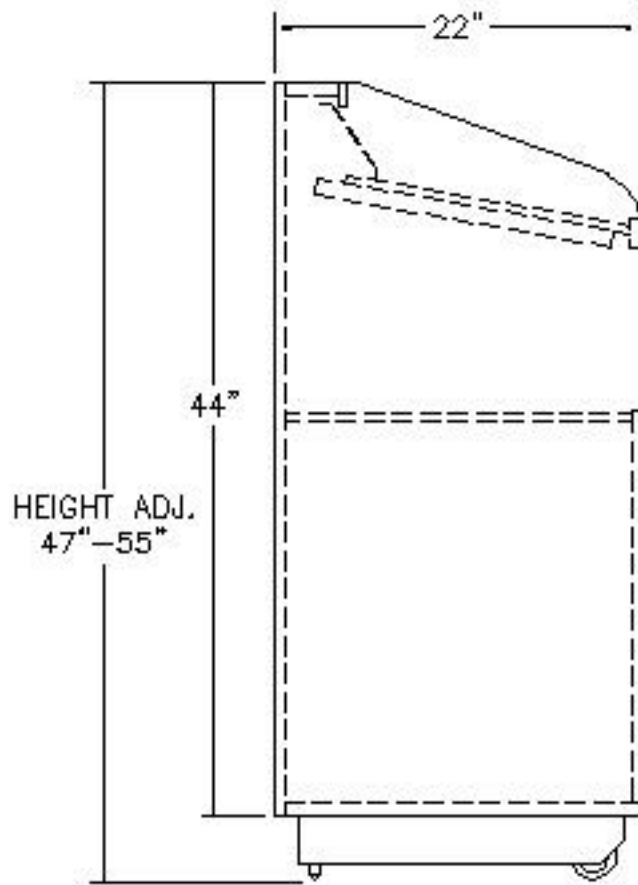

THIS PRINT SUPERSEDES ANY PRINT DATED PRIOR TO: NO:
9-30-02

SIDE VIEW