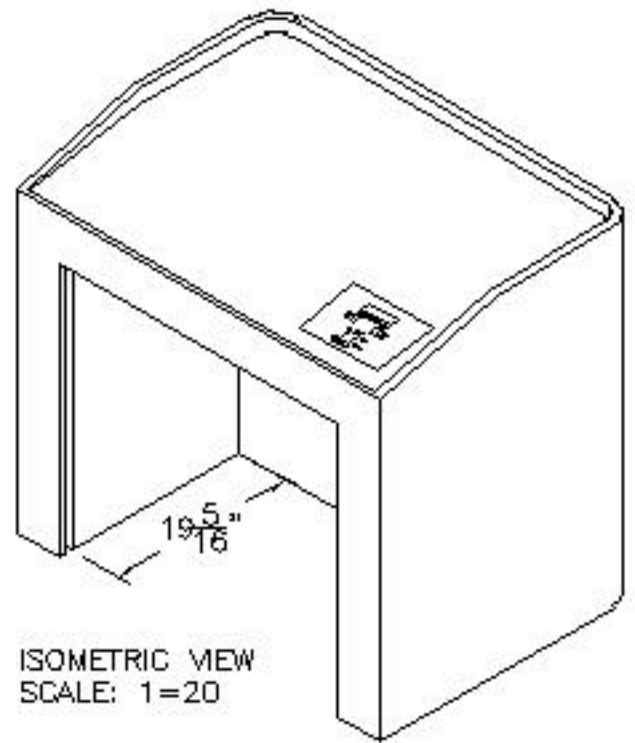

THIS PRINT SUPERSEDES ANY PRINT DATED PRIOR TO: NO:  
 9-30-02

30"

42"  
 TOP VIEW

BACK VIEW

32" 5" TYP.

1 1/2"  
 38" MIN.  
 46" MAX.  
 29 1/4"

SIDE VIEW

16 1/2"

34 5/16"

ISOMETRIC VIEW  
 SCALE: 1=20

19 5/16"

REVISION				
REVISED BY:				
APP'D BY:				

SCALE: 1=14	DRAWN BY: K.J.L.	DATE: 9-30-02	APP'D BY:	DATE:
MATERIAL NO: N/A	FINISH: N/A		CAD	
NAME: ADA LECTERN, 42"W CONCORD				
DA-LITE SCREEN CO. WARSAW, INDIANA, USA			NO:	