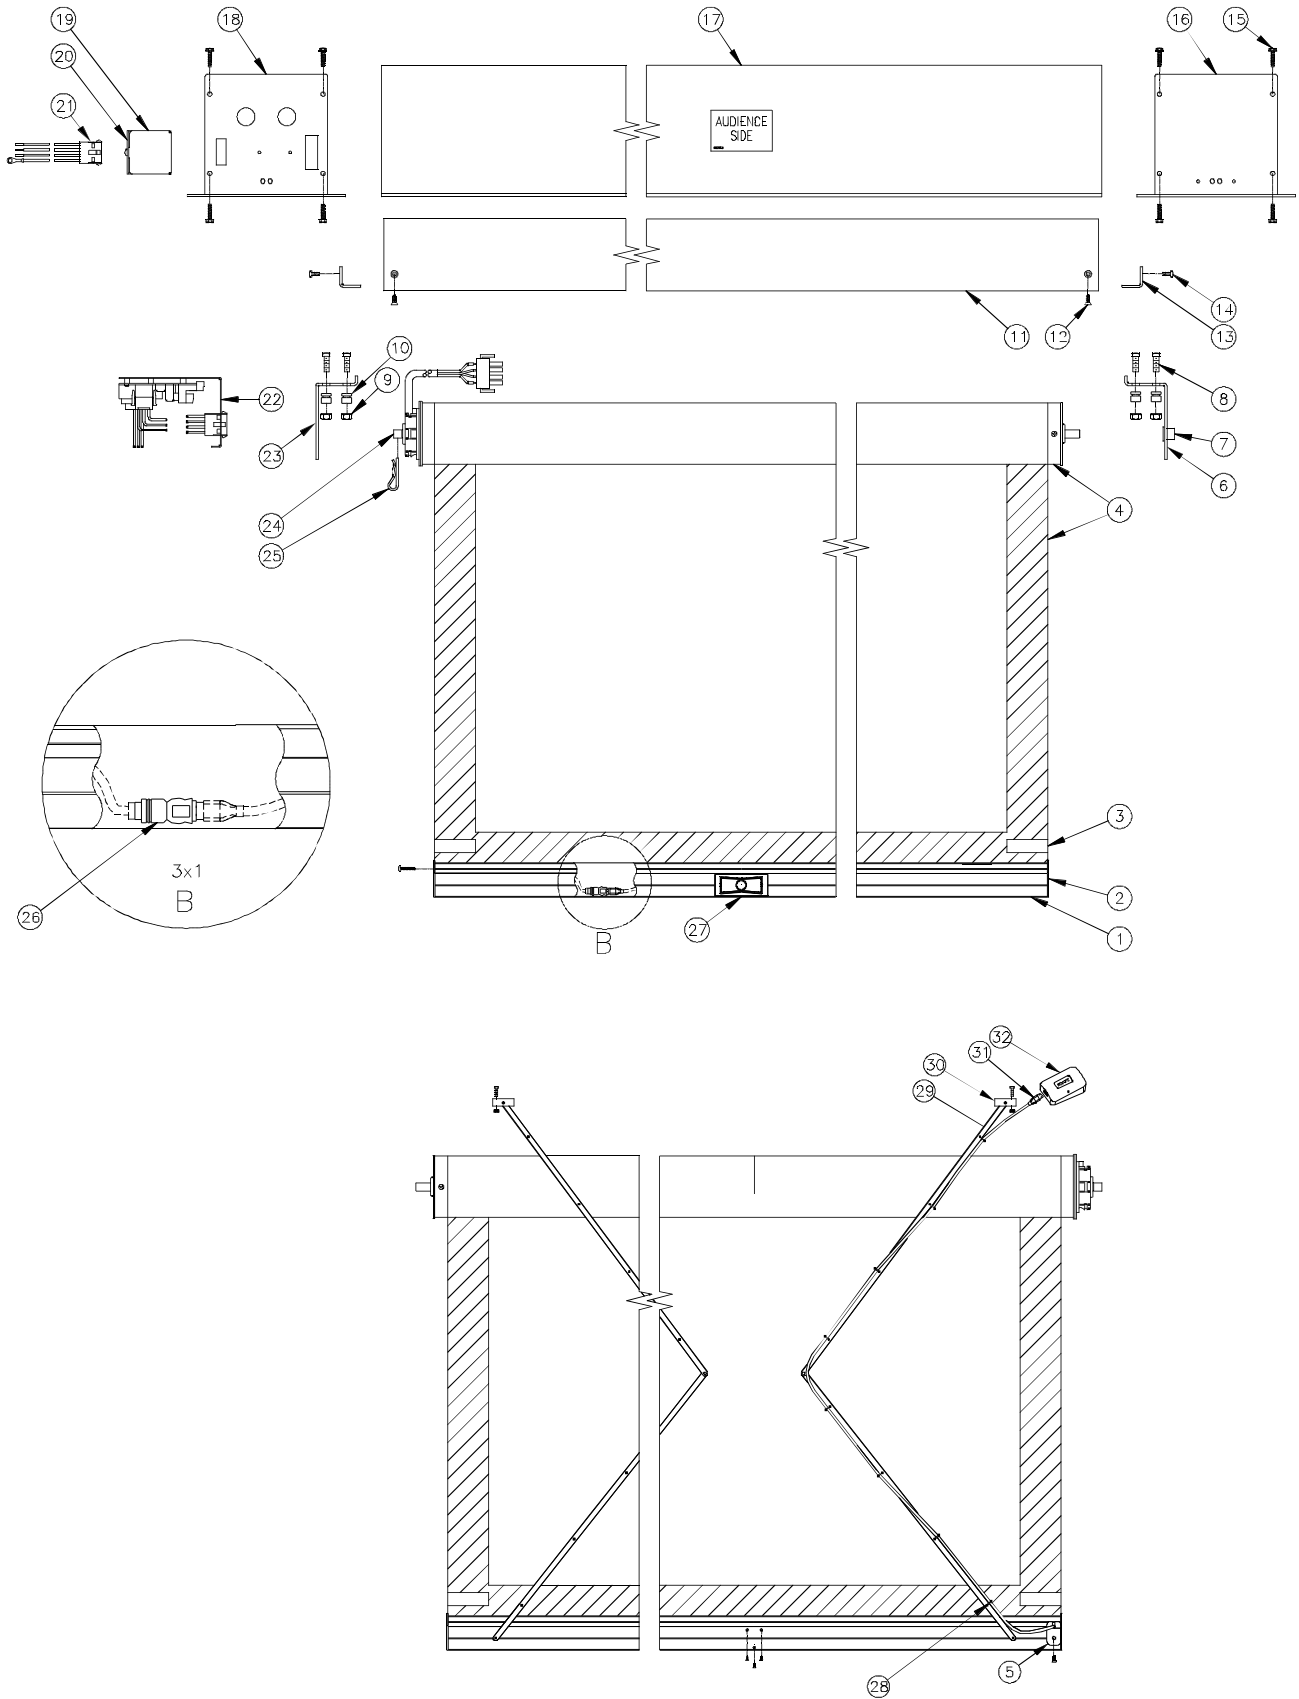

Advantage (with ViewShare)

Previously Named: ViewShare Advantage Electrol

Parts List

Diagram Number	Da-Lite Number	Description	Quantity Required	List Price Each
1	24677	Slat for 92" diag. and 94" diag. screens	1	\$165.00
	24678	Slat for 106" diag. and 109" diag. screens	1	\$167.00
	24679	Slat for 110" diag. and 113" diag. screens	1	\$168.00
	24680	Slat for 119" diag. and 123" diag. screens	1	\$170.00
	24681	Slat for 130" diag. screens	1	\$172.00
	24682	Slat for 133" diag. and 137" diag. screens	1	\$174.00
2	24616	Slat cap, black	2	\$1.04
	44839	Screw for slat cap	4	\$0.25
3	83383	Tape for pocket, black	2	\$0.58
	91876	Tape for pocket, black (not shown)	2	\$0.58
4		For Screens with Motors. (includes #1,2,3,4,5,23,24,26,27,28,30,31,32,33). Add an "M" to the Retrofit for screens with built in SCB-200.		
		HDTV (16:9) Format		
	24079FLS	Motorized fabric and roller Retrofit, Matte White 45" x 80" - 92" diag.	1	\$4,319.00
	24080FLS	Motorized fabric and roller Retrofit, High Contrast Matte White 45" x 80" - 92" diag.	1	\$4,319.00
	24083FLS	Motorized fabric and roller Retrofit, Matte White 52" x 92" - 106" diag.	1	\$4,382.00
	24084FLS	Motorized fabric and roller Retrofit, High Contrast Matte White 52" x 92" - 106" diag.	1	\$4,382.00
	24087FLS	Motorized fabric and roller Retrofit, Matte White 54" x 96" - 110" diag.	1	\$4,399.00
	24088FLS	Motorized fabric and roller Retrofit, High Contrast Matte White 54" x 96" - 110" diag.	1	\$4,399.00
	24091FLS	Motorized fabric and roller Retrofit, Matte White 58" x 104" - 119" diag.	1	\$4,425.00
	24092FLS	Motorized fabric and roller Retrofit, High Contrast Matte White 58" x 104" - 119" diag.	1	\$4,425.00
	24095FLS	Motorized fabric and roller Retrofit, Matte White 65" x 116" - 133" diag.	1	\$4,469.00
	24096FLS	Motorized fabric and roller Retrofit, High Contrast Matte White 65" x 116" - 133" diag.	1	\$4,469.00
		Wide (16:10) Format		
	24099FLS	Motorized fabric and roller Retrofit, Matte White 50" x 80" - 94" diag.	1	\$4,319.00
	24100FLS	Motorized fabric and roller Retrofit, High Contrast Matte White 50" x 80" - 94" diag.	1	\$4,319.00
	24103FLS	Motorized fabric and roller Retrofit, Matte White 57.5" x 92" - 109" diag.	1	\$4,379.00
	24104FLS	Motorized fabric and roller Retrofit, High Contrast Matte White 57.5" x 92" - 109" diag.	1	\$4,379.00
	24107FLS	Motorized fabric and roller Retrofit, Matte White 60" x 96" - 113" diag.	1	\$4,399.00
	24108FLS	Motorized fabric and roller Retrofit, High Contrast Matte White 60" x 96" - 113" diag.	1	\$4,399.00
	24111FLS	Motorized fabric and roller Retrofit, Matte White 65" x 104" - 123" diag.	1	\$4,425.00
	24112FLS	Motorized fabric and roller Retrofit, High Contrast Matte White 65" x 104" - 123" diag.	1	\$4,425.00
	24115FLS	Motorized fabric and roller Retrofit, Matte White 69" x 110" - 130" diag.	1	\$4,446.00
	24116FLS	Motorized fabric and roller Retrofit, High Contrast Matte White 69" x 110" - 130" diag.	1	\$4,446.00
	24119FLS	Motorized fabric and roller Retrofit, Matte White 72.5" x 116" - 137" diag.	1	\$4,472.00
24120FLS	Motorized fabric and roller Retrofit, High Contrast Matte White 72.5" x 116" - 137" diag.	1	\$4,472.00	
5	28474	Cable cover assy. with mounting hardware	1	\$3.00
	24187	Cable cover, black	1	\$1.24
	24177	Screw for cable cover	1	\$1.45
	24179	Nut for cable cover	1	\$0.29
6	24185	Bracket pin end	1	\$12.70
7	46394	Flanged bearing	1	\$0.48
8	23105	Bolt for roller brackets	8	\$0.43
9	23104	Hex nut for roller brackets	8	\$0.29
10	23101	Grommet for roller brackets	8	\$1.77