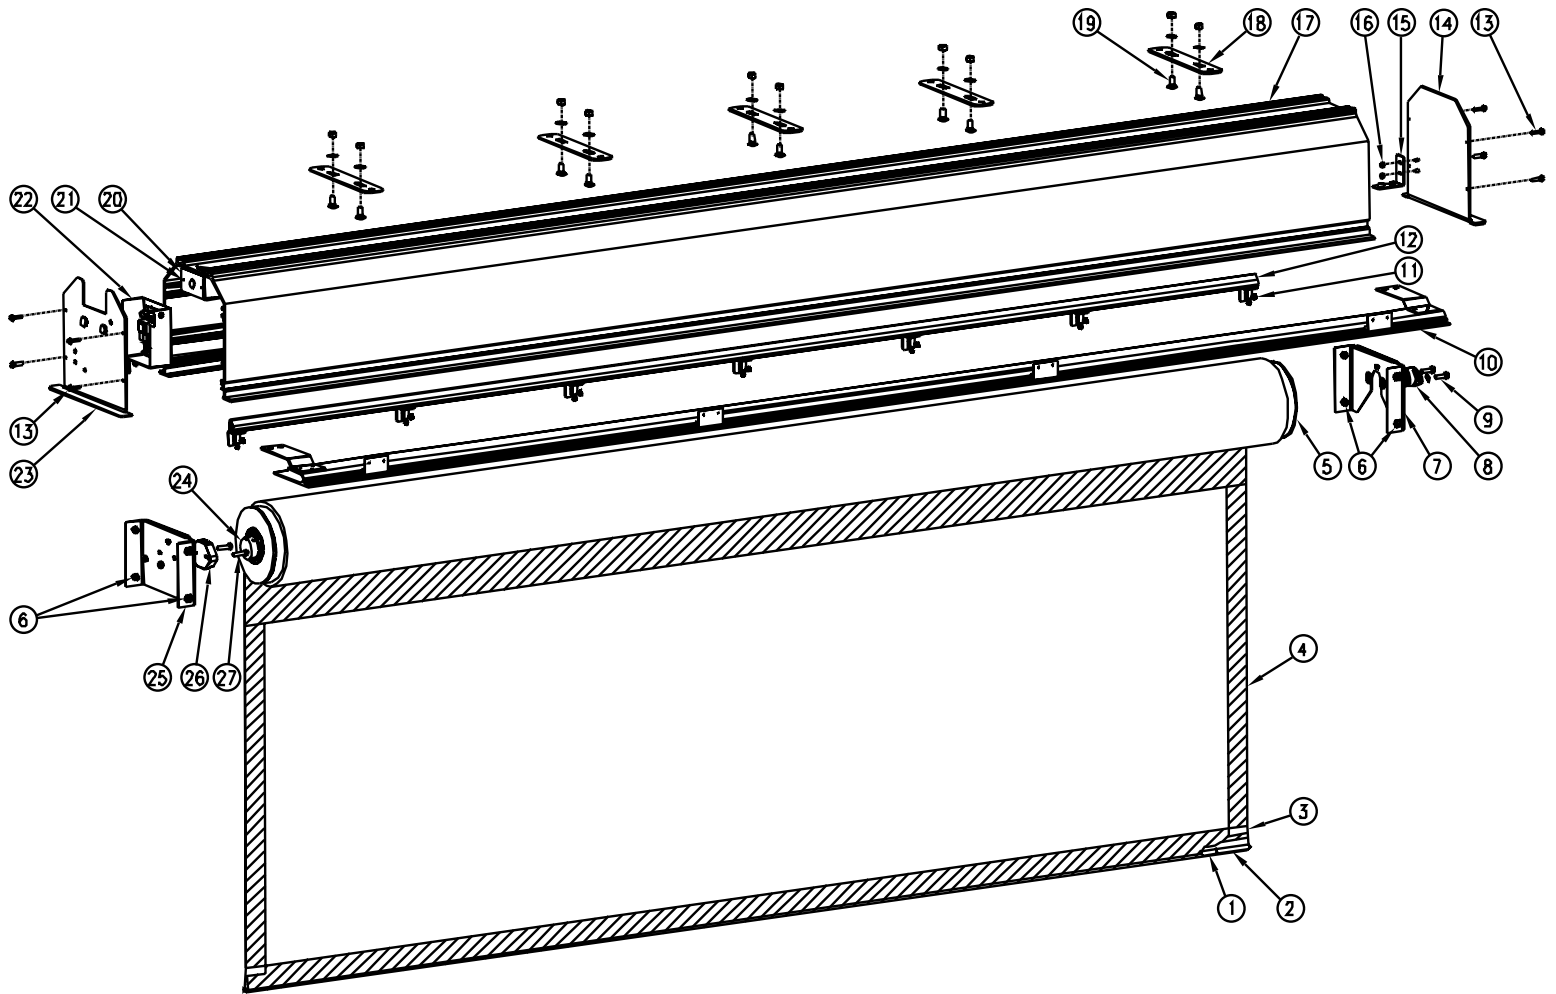

Advantage® (Over 14' W)

Previously Named: Tensioned Large Advantage Electrol

Parts List

Diagram Number	Da-Lite Number	Description	Quantity Required	List Price Each
1	46346	Slat, 3/8" diam. for 14' and 210" diag. screens	1	\$16.10
	70759	Slat, 3/8" diam. for 208" diag. screens	1	\$17.30
	46347	Slat, 3/8" diam. for 16', 240" diag., 216" diag. and 222" diag. screens	1	\$18.00
	46348	Slat, 3/8" diam. for 18', 265" diag. and 243" diag. screens	1	\$20.00
	93022	Slat, 1/2" diam. for 20', 295" diag. and 271" diag. screens	1	\$32.80
	93023	Slat, 1/2" diam. for 22' screens	1	\$36.30
	93024	Slat, 1/2" diam. for 24' screens	1	\$40.10
	2	46763	Slat cap, black	2
83383		Tape for pocket, black	2	\$0.58
3	91876	Tape for pocket, black (not shown)	2	\$0.58