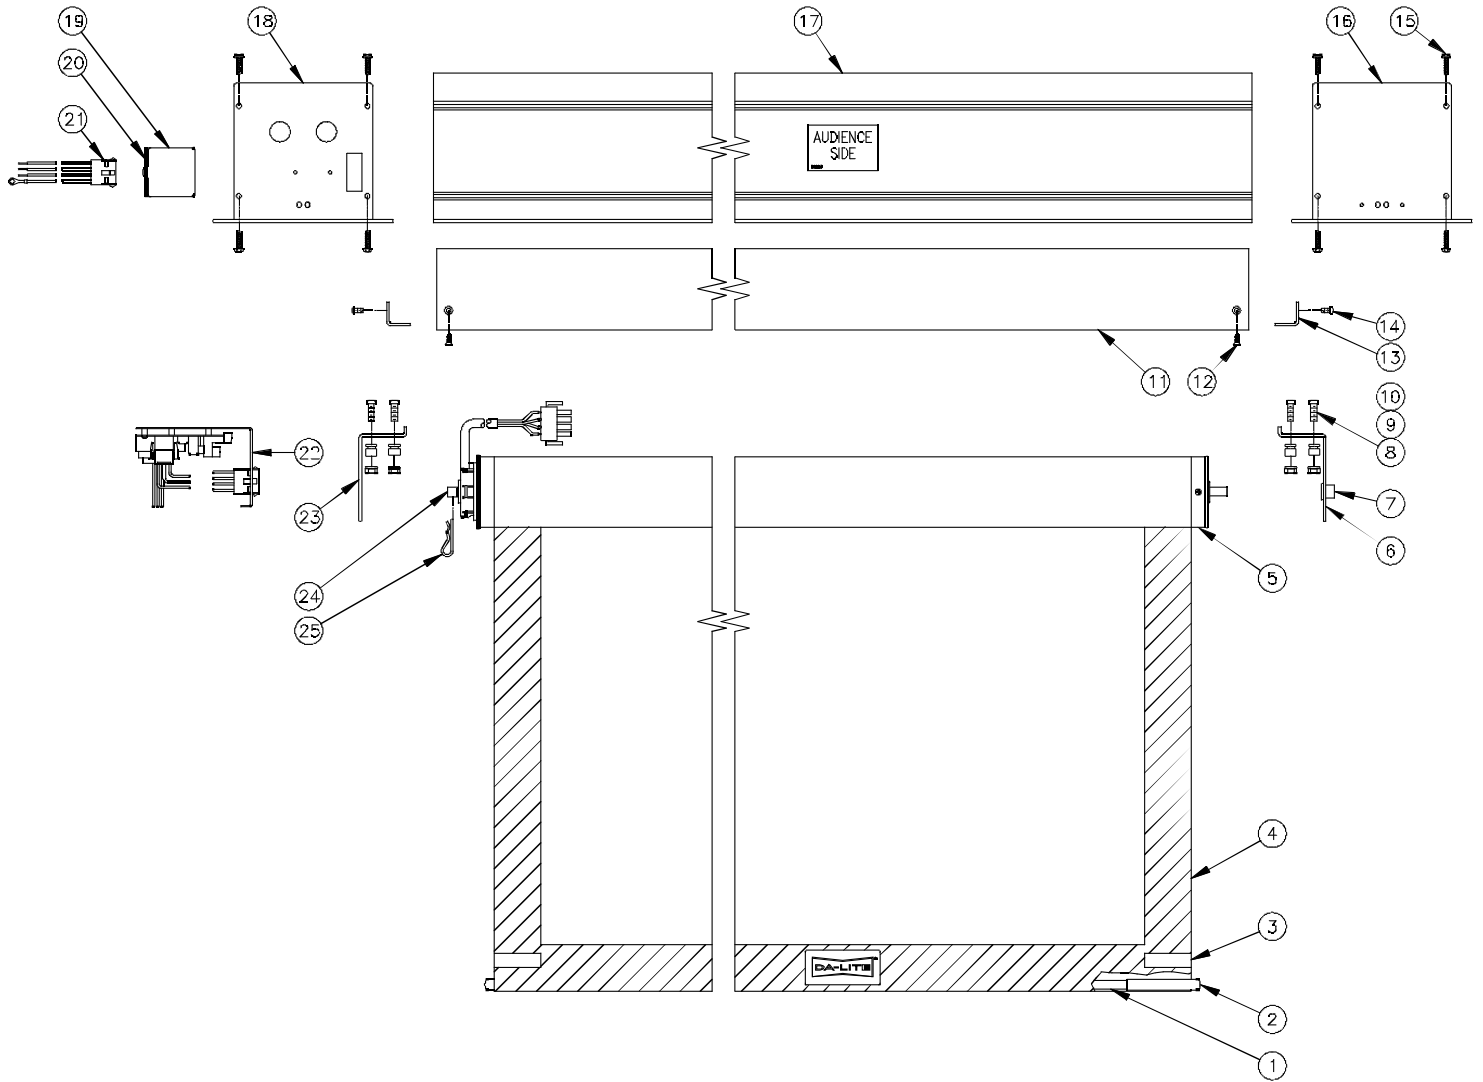

Advantage

Previously Named: Advantage Electrol

Parts List