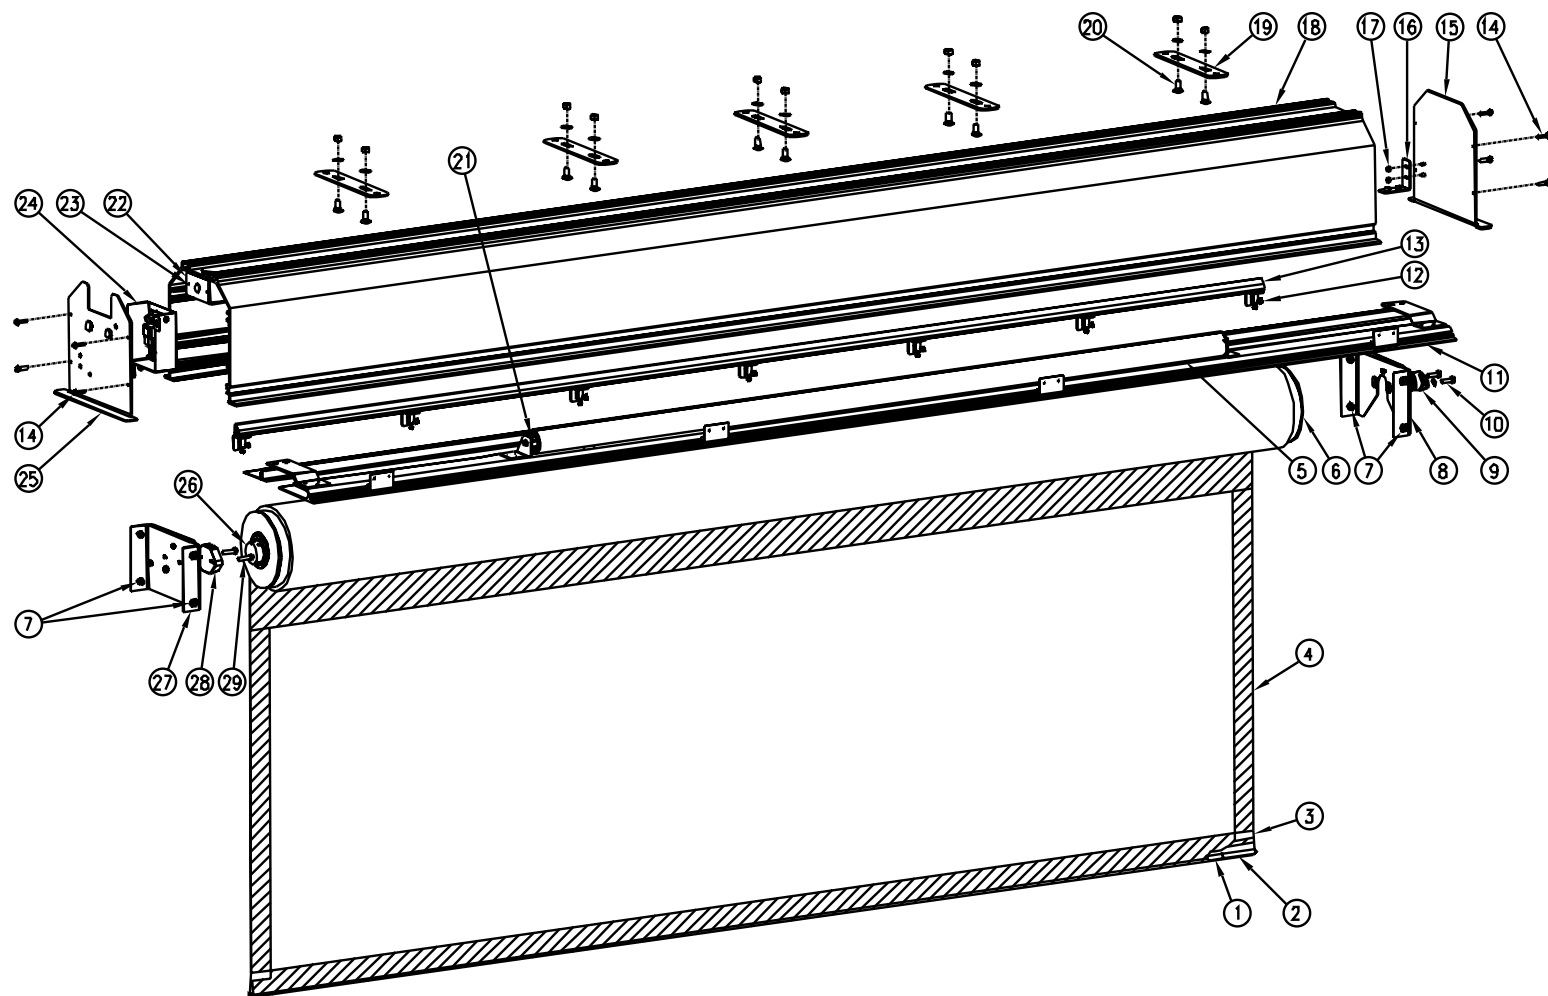

Advantage® (Over 14' W with Closure Door)

Previously Named: Tensioned Large Advantage Deluxe Electrol

Parts List

Diagram Number	Da-Lite Number	Description	Quantity Required	List Price Each
1	46346	Slat, 3/8" diam. for 14' and 210" diag. screens	1	\$16.10
	70759	Slat, 3/8" diam. for 208" diag. screens	1	\$17.30
	46347	Slat, 3/8" diam. for 16', 240" diag., 216" diag. and 222" diag. screens	1	\$18.00
	46348	Slat, 3/8" diam. for 18', 265" diag. and 243" diag. screens	1	\$20.00
	93022	Slat, 1/2" diam. for 20', 295" diag. and 271" diag. screens	1	\$32.80
	93023	Slat, 1/2" diam. for 22' screens	1	\$36.30
	93024	Slat, 1/2" diam. for 24' screens	1	\$40.10
	2	46763	Slat cap, black	2
3	83383	Tape for pocket, black	2	\$0.58
	91876	Tape for pocket, black (not shown)	2	\$0.58