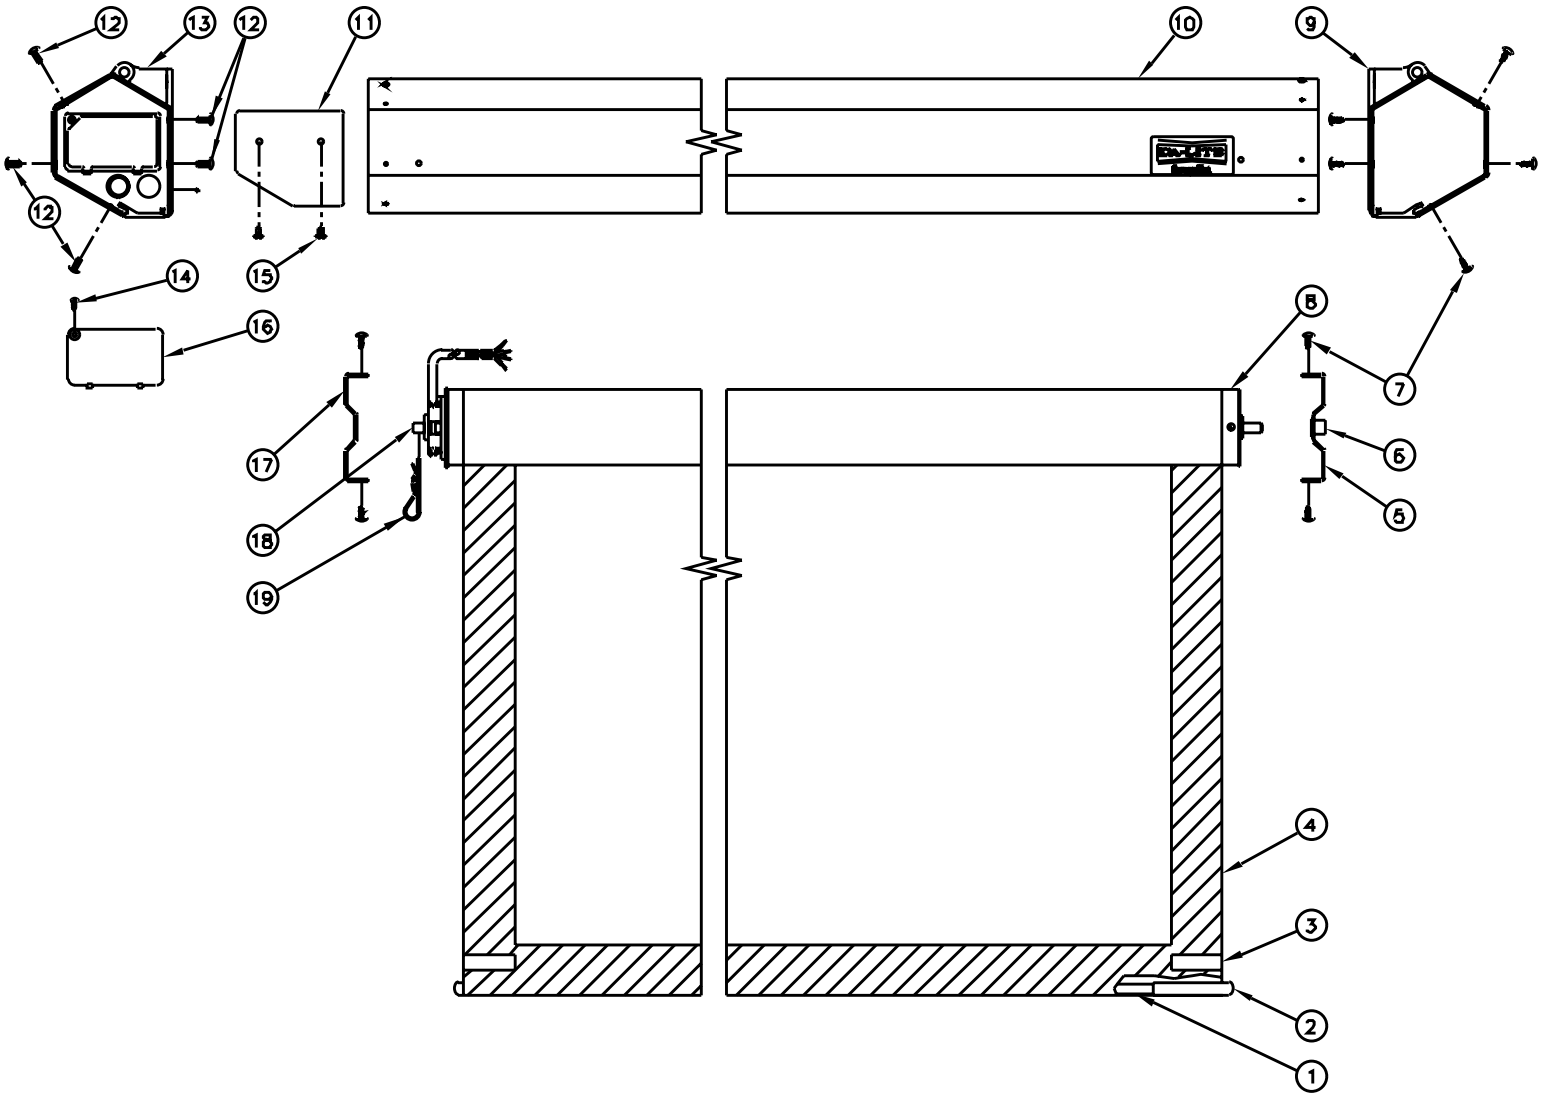


PARTS LISTS

Cosmopolitan® Series

Table of Contents

- 3** Cosmopolitan®
Previously Named: Cosmopolitan Electrol®
- 8** Cosmopolitan (Over 12' W)
Previously Named: Large Cosmopolitan Electrol

Cosmopolitan

Previously Named: Cosmopolitan Electrol

Parts List

Diagram Number	Da-Lite Number	Description	Quantity Required	List Price Each
1	46339	Slat, 3/8" diam. for 60" and 72" diag. screens	1	\$6.30
	46340	Slat, 3/8" diam. for 70" and 84" diag. screens	1	\$6.90
	46341	Slat, 3/8" diam. for 84", 96" diag., 100" diag., 92" diag. and 94" diag. screens	1	\$7.20
	46342	Slat, 3/8" diam. for 8", 120" diag., 106" diag. and 109" diag. screens	1	\$8.30
	74936	Slat, 3/8" diam. for 110" diag. and 113" diag. screens	1	\$8.80
	46343	Slat, 3/8" diam. for 9", 119" diag. and 123" diag. screens	1	\$9.30
	34916	Slat, 3/8" diam. for 130" diag. screens	1	\$9.70
	46344	Slat, 3/8" diam. for 10", 150" diag., 133" diag. and 137" diag. screens	1	\$10.20
	46345	Slat, 3/8" diam. for 9' x 12', 180" diag., 159" diag. and 164" diag. screens	1	\$12.40
	2	46763	Slat cap, black	2
3		83383	Tape for pocket, black	2
		91876	Tape for pocket, black (not shown)	2