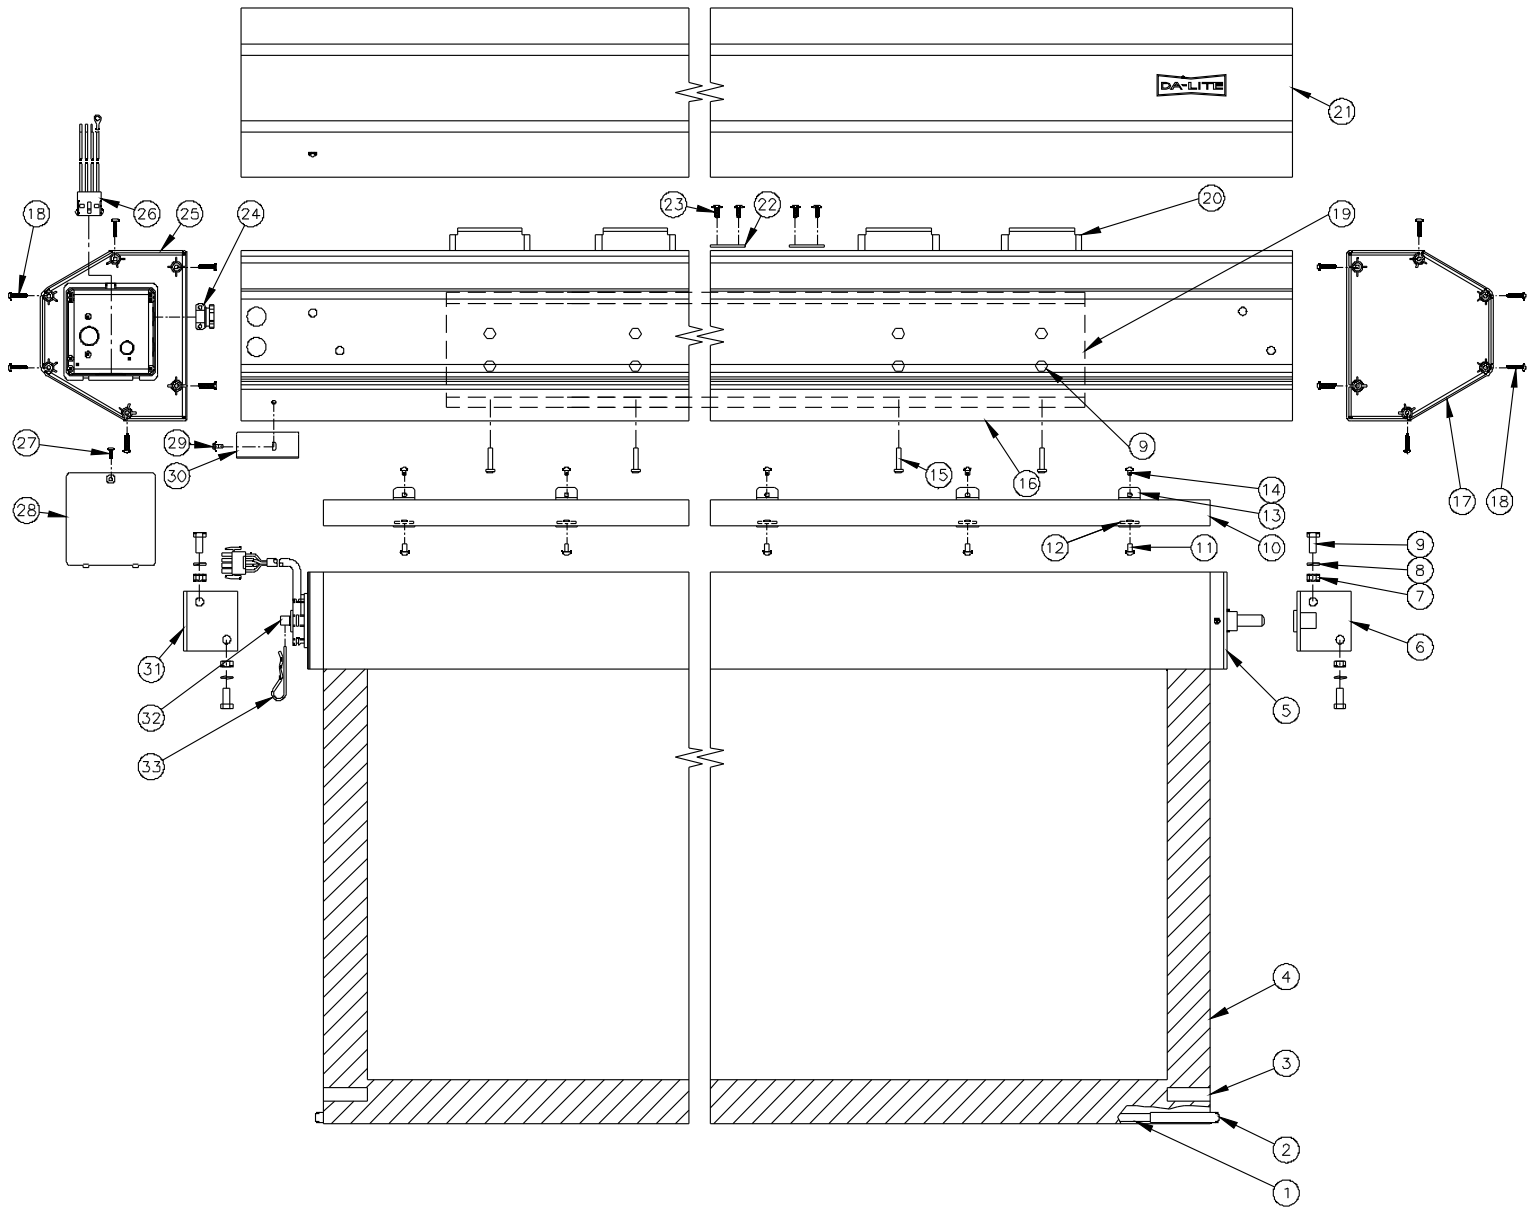

Cosmopolitan (Over 12' W)

Previously Named: Large Cosmopolitan Electrol

Parts List

Diagram Number	Da-Lite Number	Description	Quantity Required	List Price Each
1	46345	Slat, 3/8" diam. for 12' x 12' screens	1	\$12.40
	82441	Slat, 3/8" diam. for 200" diag. and 189" diag. screens	1	\$13.50
	46346	Slat, 3/8" diam. for 14', 210" diag., and 188" diag. screens	1	\$16.10
	70759	Slat, 3/8" diam. for 208" diag. screens	1	\$17.30
	46347	Slat, 3/8" diam. for 16', 240" diag., 216" diag. and 222" diag. screens	1	\$18.00
2	46763	Slat cap, black	2	\$0.29
3	83383	Tape for pocket, black	2	\$0.58
	91876	Tape for pocket, black (not shown)	2	\$0.58