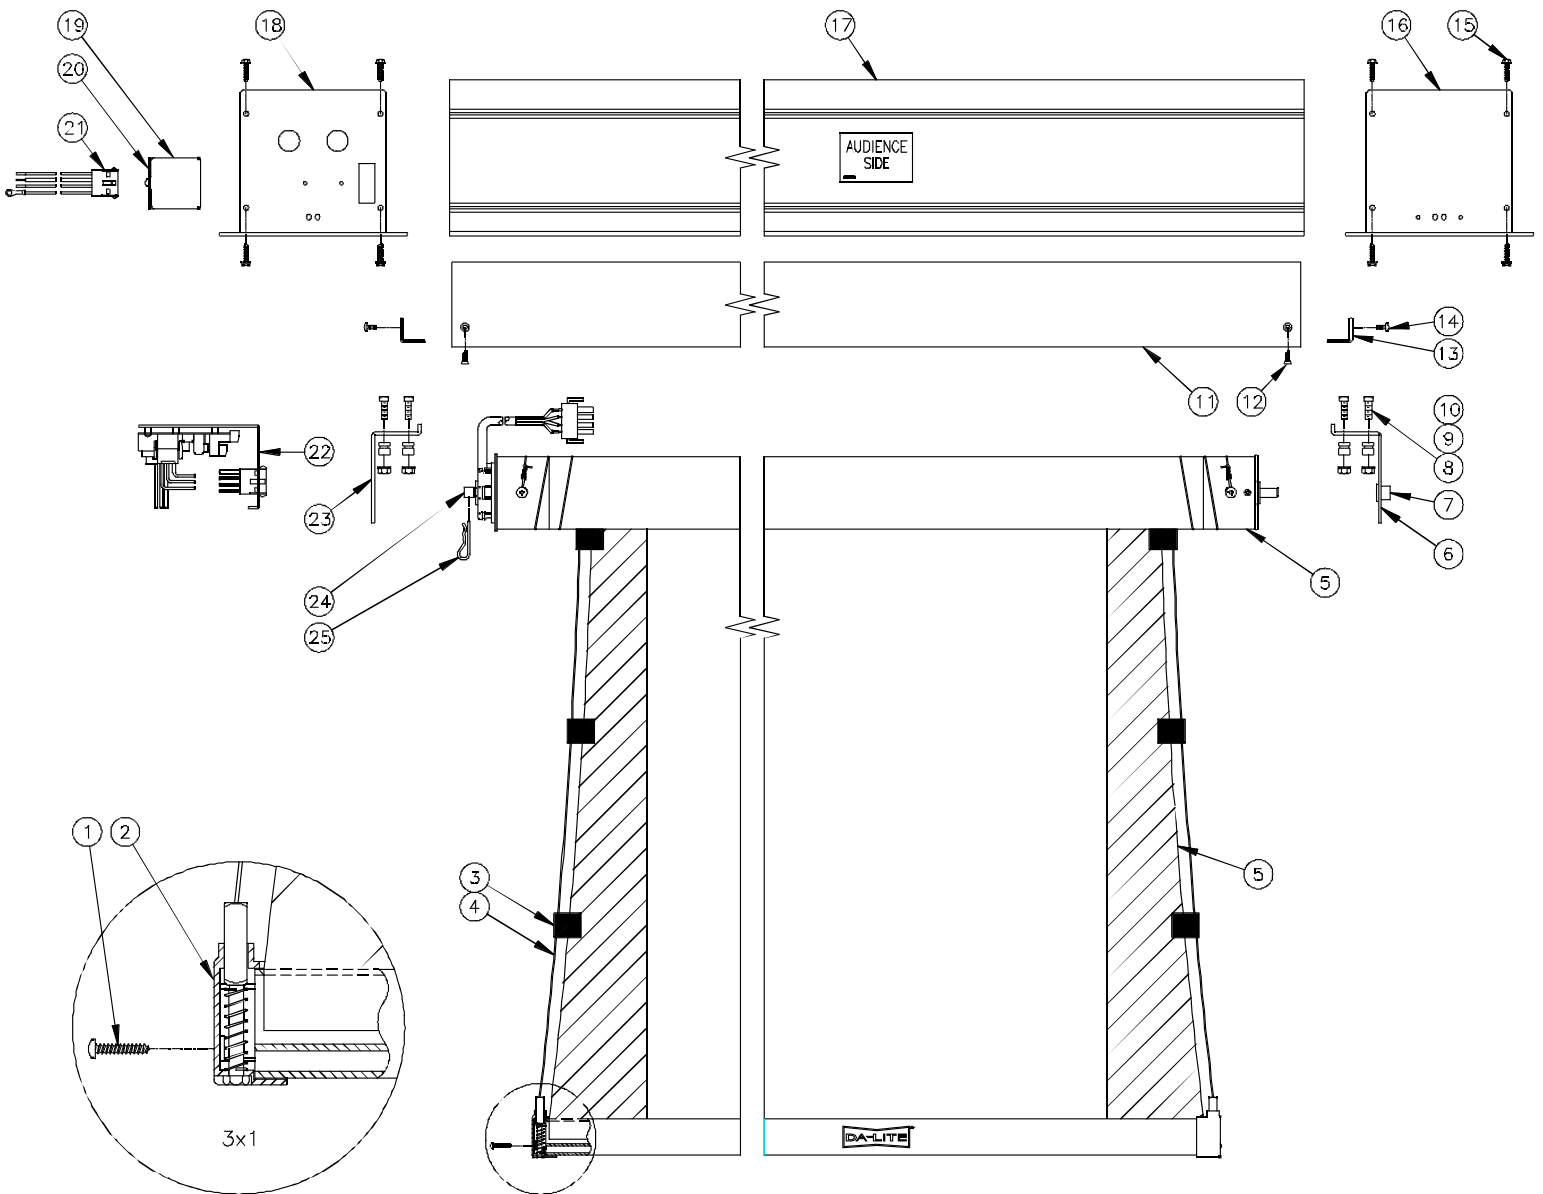

# Tensioned Advantage

Previously Named: Tensioned Advantage Electrol

Parts List

Diagram Number	Da-Lite Number	Description	Quantity Required	List Price Each
1	44839	Screw for slat cap assy.	4	\$0.25
2	92030	Slat cap assy. (includes #1)	2	\$8.30
3	10685	Tab	14-40	\$0.33
4	75658	Line, chalk and mason black (per foot). Figure one side at approximately height of fabric + 2' + any extra needed.	Per size	\$0.21
5		Fabric and roller assemblies include #2, 3 and 4. Add an "M" to the fabric and roller part number for screens with built in SCB-200. HDTV (16:9) Format		
	12748	Fabric and roller assy, Parallax Stratos 1.0 45" x 80" - 92" diag.	1	\$1,481.00
	11634	Fabric and roller assy, Parallax Pure 0.8 45" x 80" - 92" diag.	1	\$2,276.00
	22312	Fabric and roller assy, HD Progressive 0.6 45" x 80" - 92" diag.	1	\$1,410.00
	22313	Fabric and roller assy, HD Progressive 0.9 45" x 80" - 92" diag.	1	\$1,410.00
	22314	Fabric and roller assy, HD Progressive 1.1 45" x 80" - 92" diag.	1	\$1,410.00
	70887	Fabric and roller assy, HD Progressive 1.1 Perf 45" x 80" - 92" diag.	1	\$2,014.00
	90401	Fabric and roller assy, HD Progressive 1.1 Contrast 45" x 80" - 92" diag.	1	\$1,410.00
	91611	Fabric and roller assy, HD Progressive 1.1 Contrast Perf 45" x 80" - 92" diag.	1	\$2,014.00
	29177	Fabric and roller assy, HD Progressive 1.3 45" x 80" - 92" diag.	1	\$1,410.00
	84695	Fabric and roller assy, Da-Mat 45" x 80" - 92" diag.	1	\$803.00
	88969	Fabric and roller assy, High Contrast Da-Mat 45" x 80" - 92" diag.	1	\$803.00
	86513	Fabric and roller assy, Da-Tex 45" x 80" - 92" diag.	1	\$1,248.00
	86514	Fabric and roller assy, Dual Vision 45" x 80" - 92" diag.	1	\$1,248.00
	12750	Fabric and roller assy, Parallax Stratos 1.0 52" x 92" - 106" diag.	1	\$1,642.00
	11635	Fabric and roller assy, Parallax Pure 0.8 52" x 92" - 106" diag.	1	\$2,527.00
	22315	Fabric and roller assy, HD Progressive 0.6 52" x 92" - 106" diag.	1	\$1,564.00
	22316	Fabric and roller assy, HD Progressive 0.9 52" x 92" - 106" diag.	1	\$1,564.00
	22317	Fabric and roller assy, HD Progressive 1.1 52" x 92" - 106" diag.	1	\$1,564.00
	90402	Fabric and roller assy, HD Progressive 1.1 Contrast 52" x 92" - 106" diag.	1	\$1,564.00
	91612	Fabric and roller assy, HD Progressive 1.1 Contrast Perf 52" x 92" - 106" diag.	1	\$2,162.00
	70888	Fabric and roller assy, HD Progressive 1.1 Perf 52" x 92" - 106" diag.	1	\$2,162.00
	29178	Fabric and roller assy, HD Progressive 1.3 52" x 92" - 106" diag.	1	\$1,564.00
	80314	Fabric and roller assy, Da-Mat 52" x 92" - 106" diag.	1	\$890.00
	88970	Fabric and roller assy, High Contrast Da-Mat 52" x 92" - 106" diag.	1	\$890.00
	86515	Fabric and roller assy, Da-Tex 52" x 92" - 106" diag.	1	\$1,381.00
	80661	Fabric and roller assy, Dual Vision 52" x 92" - 106" diag.	1	\$1,381.00
	12751	Fabric and roller assy, Parallax Stratos 1.0 54" x 96" - 110" diag.	1	\$1,803.00
	11636	Fabric and roller assy, Parallax Pure 0.8 54" x 96" - 110" diag.	1	\$2,613.00
	22318	Fabric and roller assy, HD Progressive 0.6 54" x 96" - 110" diag.	1	\$1,717.00
	22319	Fabric and roller assy, HD Progressive 0.9 54" x 96" - 110" diag.	1	\$1,717.00
	22320	Fabric and roller assy, HD Progressive 1.1 54" x 96" - 110" diag.	1	\$1,717.00
	70889	Fabric and roller assy, HD Progressive 1.1 Perf 54" x 96" - 110" diag.	1	\$2,307.00
	95092	Fabric and roller assy, HD Progressive 1.1 Contrast 54" x 96" - 110" diag.	1	\$1,717.00
	95093	Fabric and roller assy, HD Progressive 1.1 Contrast Perf 54" x 96" - 110" diag.	1	\$2,307.00
	29179	Fabric and roller assy, HD Progressive 1.3 54" x 96" - 110" diag.	1	\$1,717.00
	95088	Fabric and roller assy, Da-Mat 54" x 96" - 110" diag.	1	\$982.00
	95089	Fabric and roller assy, High Contrast Da-Mat 54" x 96" - 110" diag.	1	\$982.00
	95096	Fabric and roller assy, Da-Tex 54" x 96" - 110" diag.	1	\$1,520.00
	95097	Fabric and roller assy, Dual Vision 54" x 96" - 110" diag.	1	\$1,520.00