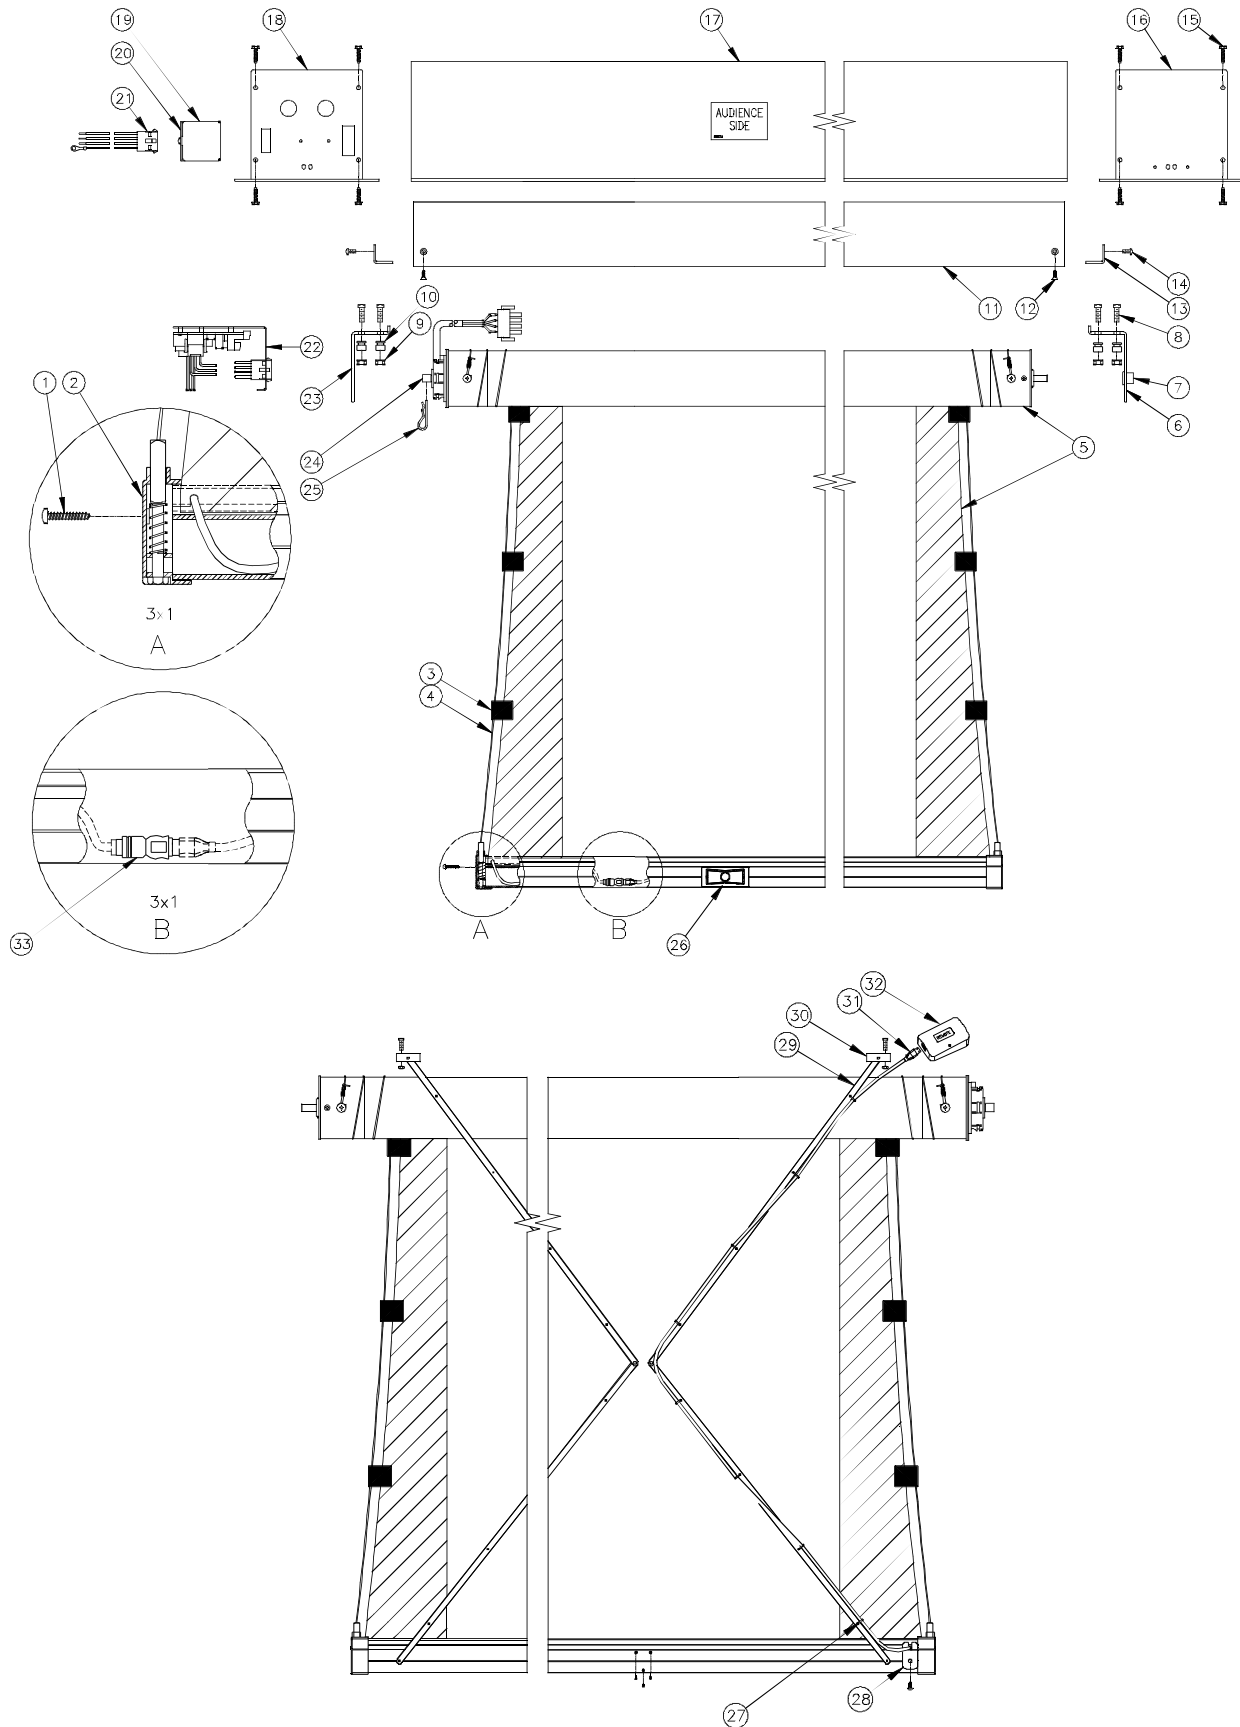

Tensioned Advantage (with ViewShare)

Previously Named: ViewShare Tensioned Advantage Electrol

Parts List