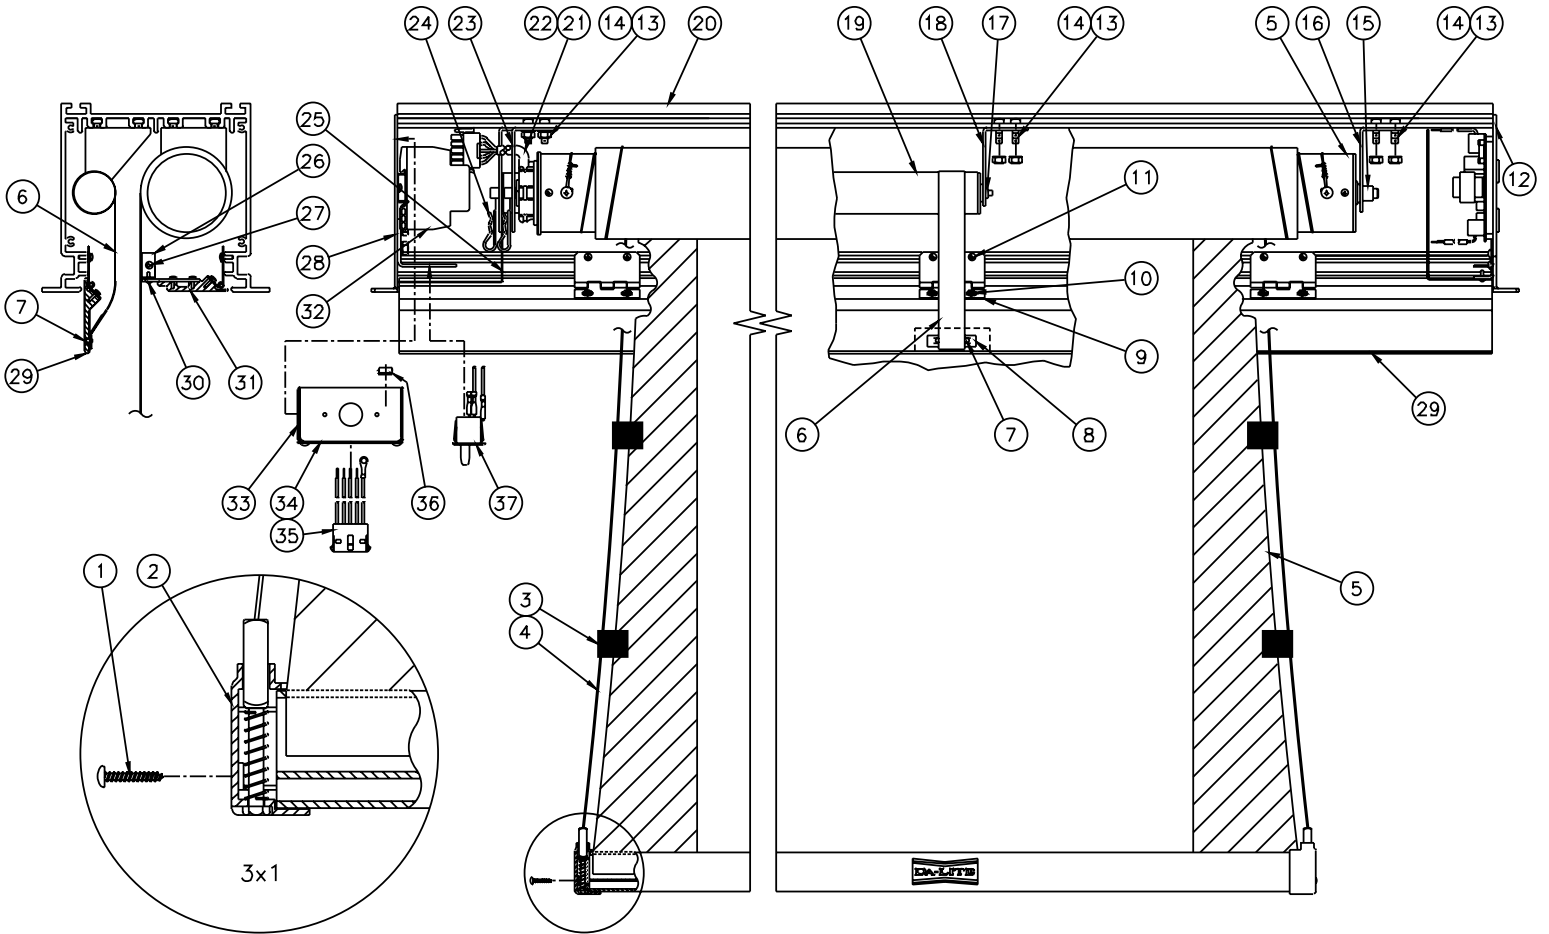

## Parts List

Diagram Number	Da-Lite Number	Description	Quantity Required	List Price Each
1	44839	Screw for slat cap assy.	4	\$0.25
2	92030	Slat cap assy. (includes #1)	2	\$8.30
3	10685	Tab	14-40	\$0.33
4	75658	Line, chalk and mason black (per foot). Figure one side at approximately height of fabric + 2' + any extra needed.	Per size	\$0.21
5		Fabric and roller assemblies include #2, 3 and 4. Add an "M" to the fabric and roller part number for screens with built in SCB-200		
		HDTV (16:9) Format		
	11634	Fabric and roller assy, Parallax Pure 0.8 45" x 80" - 92" diag.	1	\$2,276.00
	12748	Fabric and roller assy, Parallax Stratos 1.0 45" x 80" - 92" diag.	1	\$1,481.00
	22312	Fabric and roller assy, HD Progressive 0.6 45" x 80" - 92" diag.	1	\$1,410.00
	22313	Fabric and roller assy, HD Progressive 0.9 45" x 80" - 92" diag.	1	\$1,410.00
	22314	Fabric and roller assy, HD Progressive 1.1 45" x 80" - 92" diag.	1	\$1,410.00
	70887	Fabric and roller assy, HD Progressive 1.1 Perf 45" x 80" - 92" diag.	1	\$2,014.00
	90401	Fabric and roller assy, HD Progressive 1.1 Contrast 45" x 80" - 92" diag.	1	\$1,410.00
	91611	Fabric and roller assy, HD Progressive 1.1 Contrast Perf 45" x 80" - 92" diag.	1	\$2,014.00
	29177	Fabric and roller assy, HD Progressive 1.3 45" x 80" - 92" diag.	1	\$1,410.00