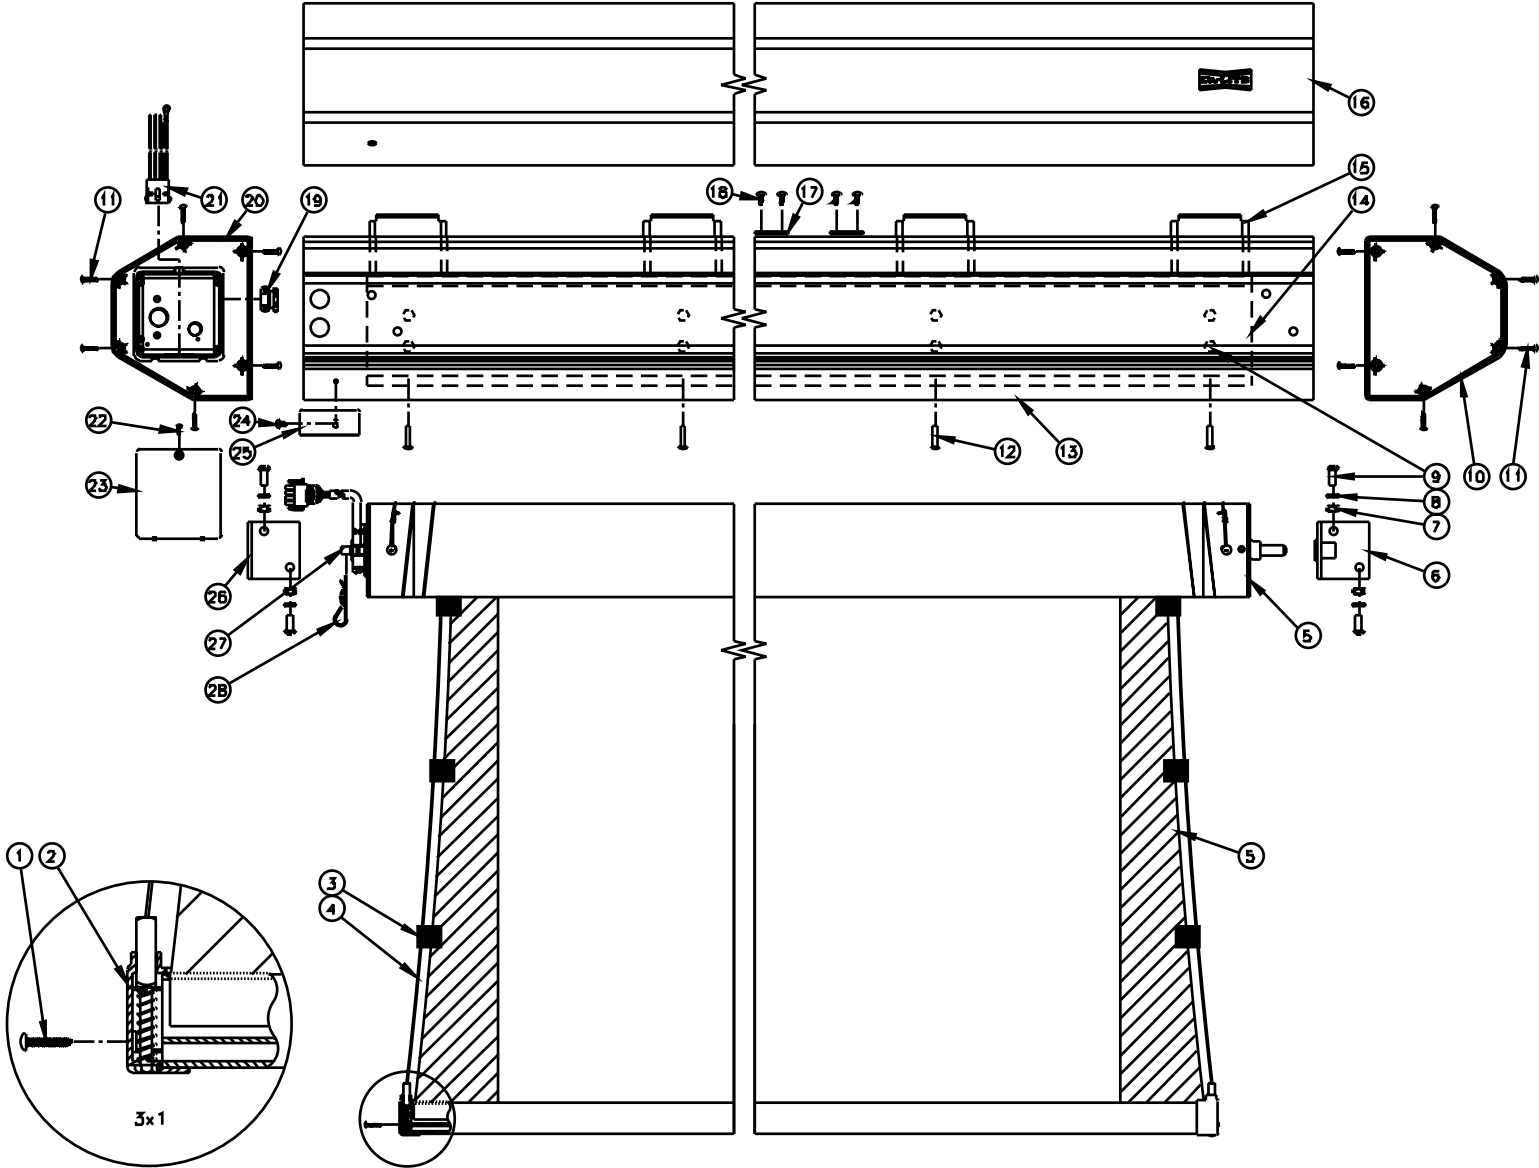

Tensioned Cosmopolitan (Over 12' W)

Previously Named: Tensioned Large Cosmopolitan Electrol

Parts List

Diagram Number	Da-Lite Number	Description	Quantity Required	List Price Each
1	44839	Screw for slat cap assy.	4	\$0.25
2	98895	Slat cap assy. (includes #1)	2	\$13.50
3	10685	Tab	24-44	\$0.33
4	75658	Line, chalk and mason black (per foot). Figure one side at approximately height of fabric + 2' + any extra needed.	Per size	\$0.21
5		Fabric and roller assemblies include #2, 3 and 4		
		HDTV (16:9) Format		
	12770	Fabric and roller assy., Parallax Stratos 1.0 92" x 164" - 188" diag.	1	\$2,939.00
	22365	Fabric and roller assy., HD Progressive 0.9 92" x 164" - 188" diag.	1	\$2,799.00
	22366	Fabric and roller assy., HD Progressive 1.1 92" x 164" - 188" diag.	1	\$2,799.00
	99552	Fabric and roller assy., HD Progressive 1.1 Contrast 92" x 164" - 188" diag.	1	\$2,799.00
	29202	Fabric and roller assy., HD Progressive 1.3 92" x 164" - 188" diag.	1	\$2,799.00
	99548	Fabric and roller assy., Da-Mat 92" x 164" - 188" diag.	1	\$1,890.00
	99549	Fabric and roller assy., High Contrast Da-Mat 92" x 164" - 188" diag.	1	\$1,890.00
	99553	Fabric and roller assy., Da-Tex 92" x 164" - 188" diag.	1	\$2,632.00
	99554	Fabric and roller assy., Dual Vision 92" x 164" - 188" diag.	1	\$2,632.00
	12771	Fabric and roller assy., Parallax Stratos 1.0 108" x 192" - 220" diag.	1	\$3,483.00
	22367	Fabric and roller assy., HD Progressive 0.9 108" x 192" - 220" diag.	1	\$3,317.00
	22368	Fabric and roller assy., HD Progressive 1.1 108" x 192" - 220" diag.	1	\$3,317.00
	99675	Fabric and roller assy., HD Progressive 1.1 Contrast 108" x 192" - 220" diag.	1	\$3,317.00
	29508	Fabric and roller assy., HD Progressive 1.3 108" x 192" - 220" diag.	1	\$3,317.00
	99671	Fabric and roller assy., Da-Mat 108" x 192" - 220" diag.	1	\$2,568.00
	99672	Fabric and roller assy., High Contrast Da-Mat 108" x 192" - 220" diag.	1	\$2,568.00
	99676	Fabric and roller assy., Da-Tex 108" x 192" - 220" diag.	1	\$3,047.00
	99677	Fabric and roller assy., Dual Vision 108" x 192" - 220" diag.	1	\$3,047.00
		Wide (16:10) Format		
	12772	Fabric and roller assy., Parallax Stratos 1.0 100" x 160" - 189" diag.	1	\$3,098.00
	22369	Fabric and roller assy., HD Progressive 0.9 100" x 160" - 189" diag.	1	\$2,950.00
	22370	Fabric and roller assy., HD Progressive 1.1 100" x 160" - 189" diag.	1	\$2,950.00
	21089	Fabric and roller assy., HD Progressive 1.1 Contrast 100" x 160" - 189" diag.	1	\$2,950.00
	29203	Fabric and roller assy., HD Progressive 1.3 100" x 160" - 189" diag.	1	\$2,950.00
	21085	Fabric and roller assy., Da-Mat 100" x 160" - 189" diag.	1	\$1,799.00
	21086	Fabric and roller assy., High Contrast Da-Mat 100" x 160" - 189" diag.	1	\$1,799.00
	21090	Fabric and roller assy., Da-Tex 100" x 160" - 189" diag.	1	\$2,687.00
	21091	Fabric and roller assy., Dual Vision 100" x 160" - 189" diag.	1	\$2,687.00
	12773	Fabric and roller assy., Parallax Stratos 1.0 110" x 176" - 208" diag.	1	\$3,603.00
	22371	Fabric and roller assy., HD Progressive 0.9 110" x 176" - 208" diag.	1	\$3,431.00
	22372	Fabric and roller assy., HD Progressive 1.1 110" x 176" - 208" diag.	1	\$3,431.00
	21096	Fabric and roller assy., HD Progressive 1.1 Contrast 110" x 176" - 208" diag.	1	\$3,431.00
	29509	Fabric and roller assy., HD Progressive 1.3 110" x 176" - 208" diag.	1	\$3,431.00
	21092	Fabric and roller assy., Da-Mat 110" x 176" - 208" diag.	1	\$2,461.00
	21093	Fabric and roller assy., High Contrast Da-Mat 110" x 176" - 208" diag.	1	\$2,461.00
	21097	Fabric and roller assy., Da-Tex 110" x 176" - 208" diag.	1	\$3,156.00
	21098	Fabric and roller assy., Dual Vision 110" x 176" - 208" diag.	1	\$3,156.00