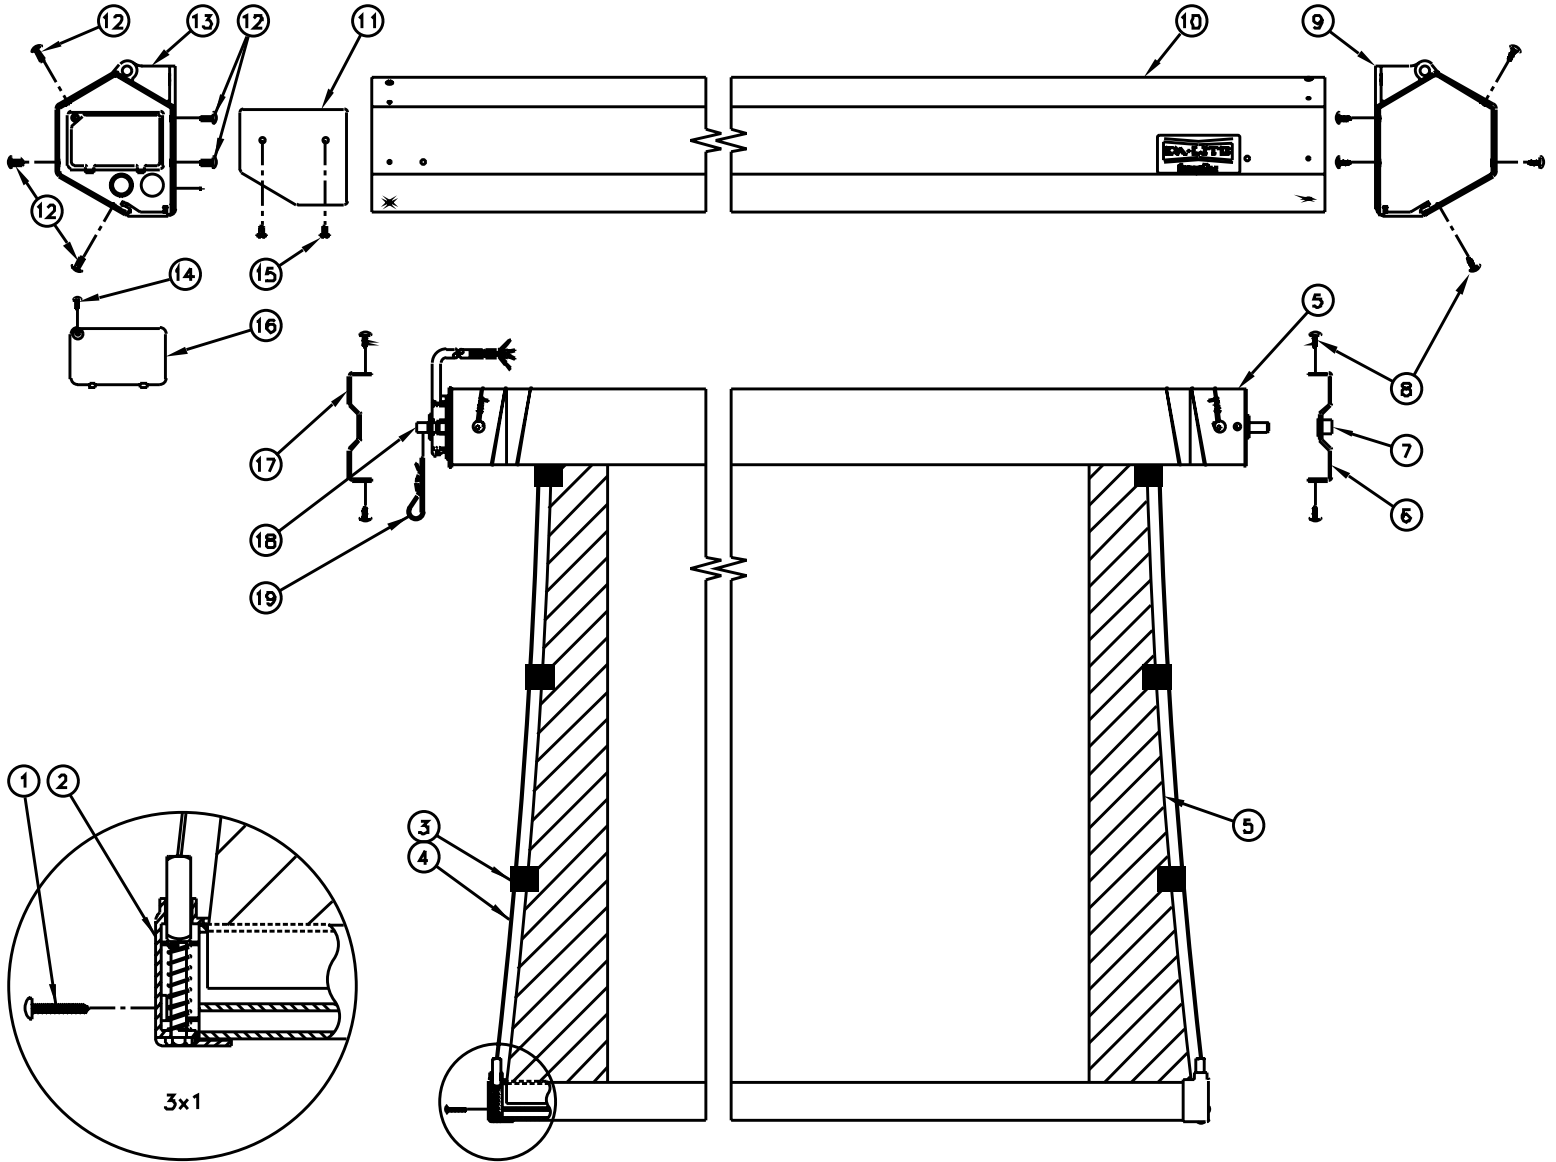

Tensioned Cosmopolitan

Previously Named: Tensioned Cosmopolitan Electrol

Parts List

Diagram Number	Da-Lite Number	Description	Quantity Required	List Price Each
1	44839	Screw for slat cap assy.	4	\$0.25
2	92030	Slat cap assy. (includes #1)	2	\$8.30
3	10685	Tab	14-32	\$0.33
4	75658	Line, chalk and mason black (per foot). Figure one side at approximately height of fabric + 2' + any extra needed.	Per size	\$0.21