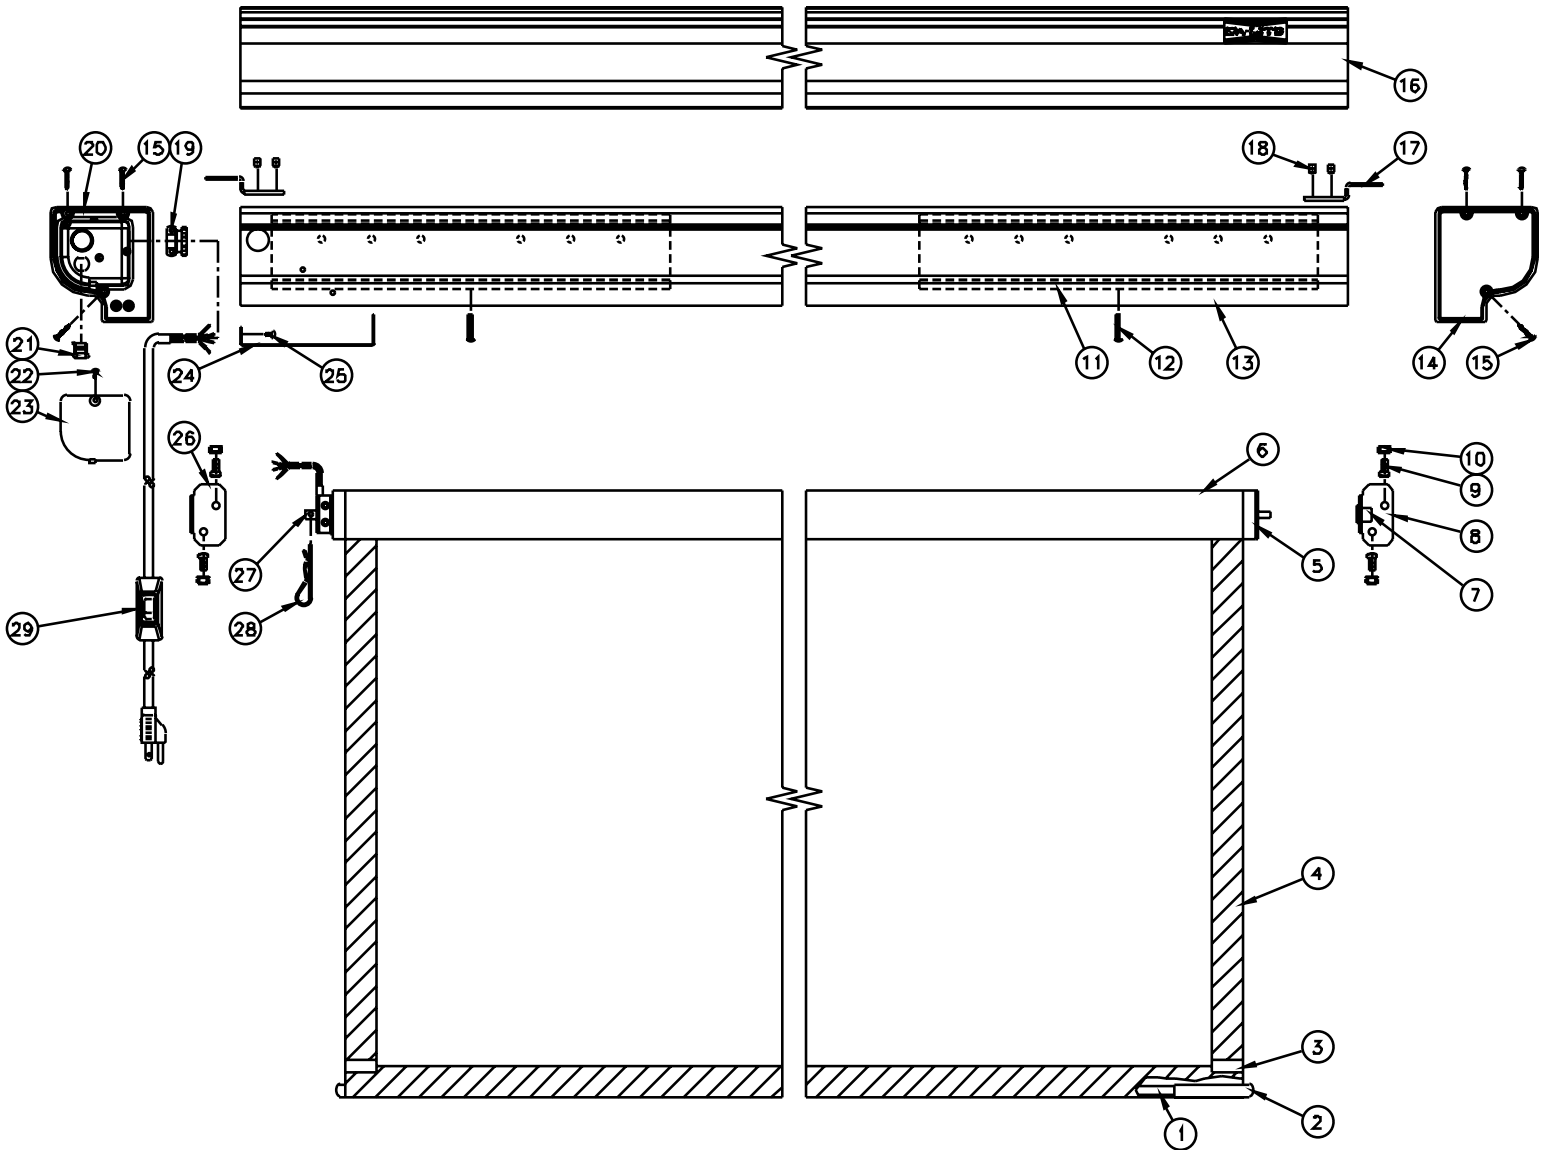

Designer Contour/Cinema Electrol

Parts List

Diagram Number	Da-Lite Number	Description	Quantity Required	List Price Each
1	46339	Slat, 3/8" diam. for 60" and 72" diag. screens	1	\$6.30
	46340	Slat, 3/8" diam. for 70", 84" diag. and 77" diag. screens	1	\$6.90
	46341	Slat, 3/8" diam. for 84", 96" diag., 100" diag. and 92" diag. screens	1	\$7.20
	46342	Slat, 3/8" diam. for 8", 120" diag. and 106" diag. screens	1	\$8.30
	2	46763	Slat cap, black	2
3	83383	Tape for pocket, black	2	\$0.58
		Replacment Fabric		
4		HDTV (16:9) Format		
	97967	Fabric, Matte White 37 1/2" x 67" - 77" diag.	1	\$129.00
	97968	Fabric, High Contrast Matte White 37 1/2" x 67" - 77" diag.	1	\$141.00
	97970	Fabric, Video Spectra 1.5 37 1/2" x 67" - 77" diag.	1	\$141.00