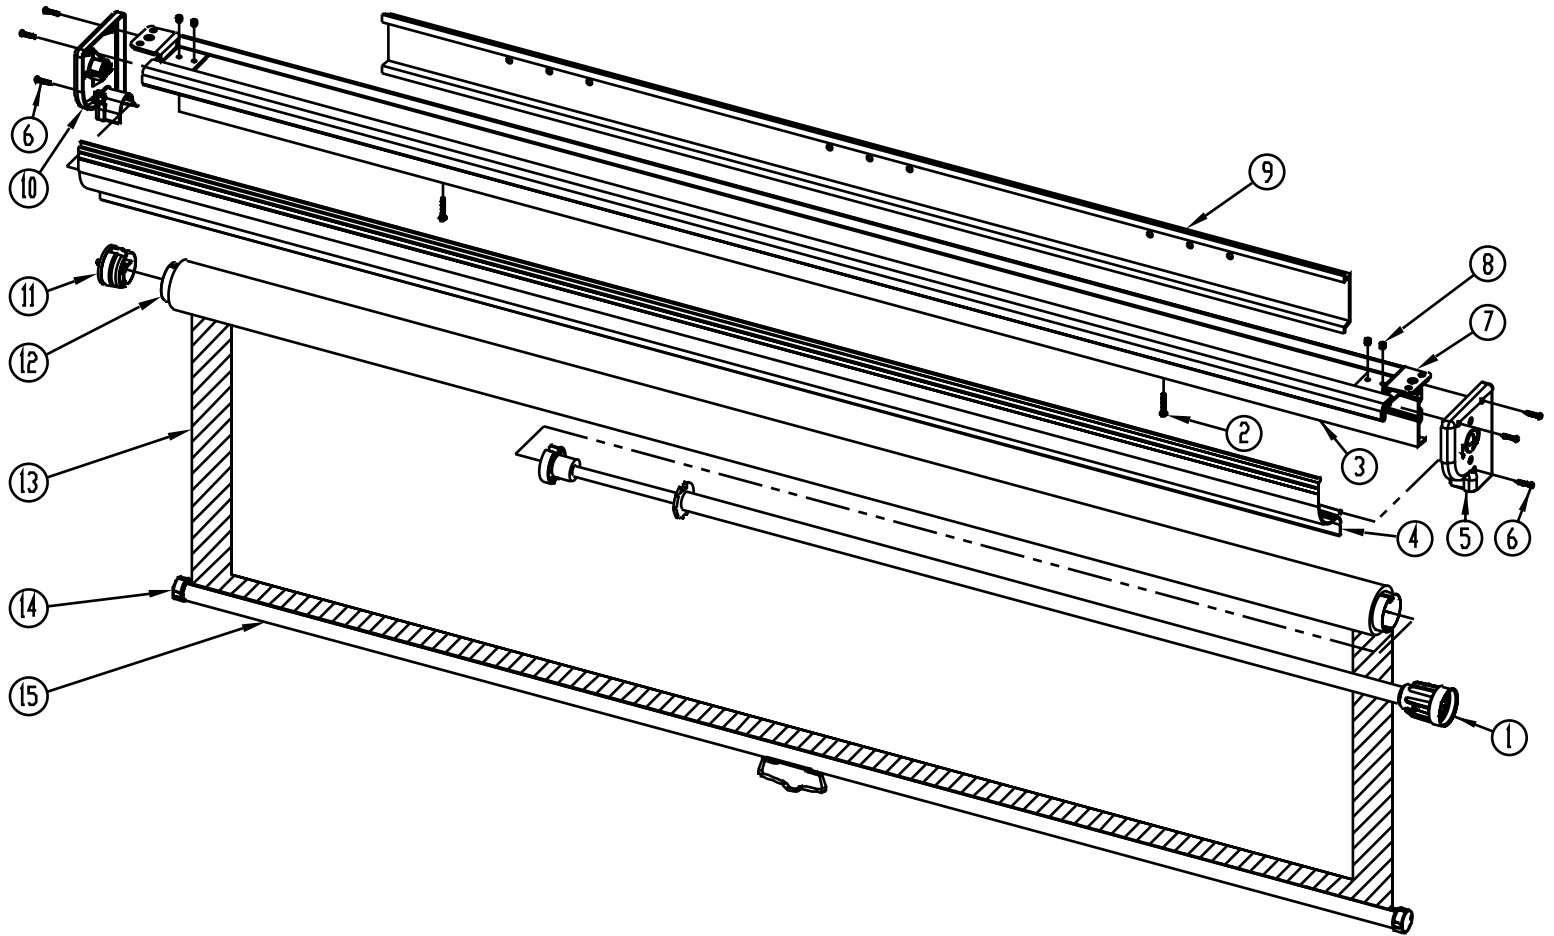

# Designer Contour Manual

Parts List

Diagram Number	Da-Lite Number	Description	Quantity Required	List Price Each
1	38855	CSR and spring assy.	1	\$88.30
2	12388	Screw for hanger bracket, White (for screens with standard white case)	2	\$0.18
	12389	Screw for hanger bracket, Black (for screens with black case)	2	\$0.18
3	20715	White base for 60" and 72" diag. screens	1	\$95.40
	20716	White base for 70", 84" diag., and 77" diag. screens	1	\$98.80
	20717	White base for 96" diag. screens	1	\$105.00
	20718	White base for 84", 100" diag., and 92" diag. screens	1	\$106.00
	20719	White base for 8', 120" diag., and 106" diag. screens	1	\$109.00
4	20720	White cover for 60" and 72" diag. screens	1	\$90.00
	20721	White cover for 70", 84" diag., and 77" diag. screens	1	\$95.40
	20722	White cover for 96" diag. screens	1	\$98.80
	20723	White cover for 84", 100" diag., and 92" diag. screens	1	\$105.00
	20724	White cover for 8', 120" diag., and 106" diag. screens	1	\$108.00
5	32847	End cap assy., white	1	\$15.70
6	90483	Screw for end caps	6	\$0.27
7	89571	Hanger bracket	2	\$9.30
8	37312	Set screw for hanger brackets	4	\$0.58