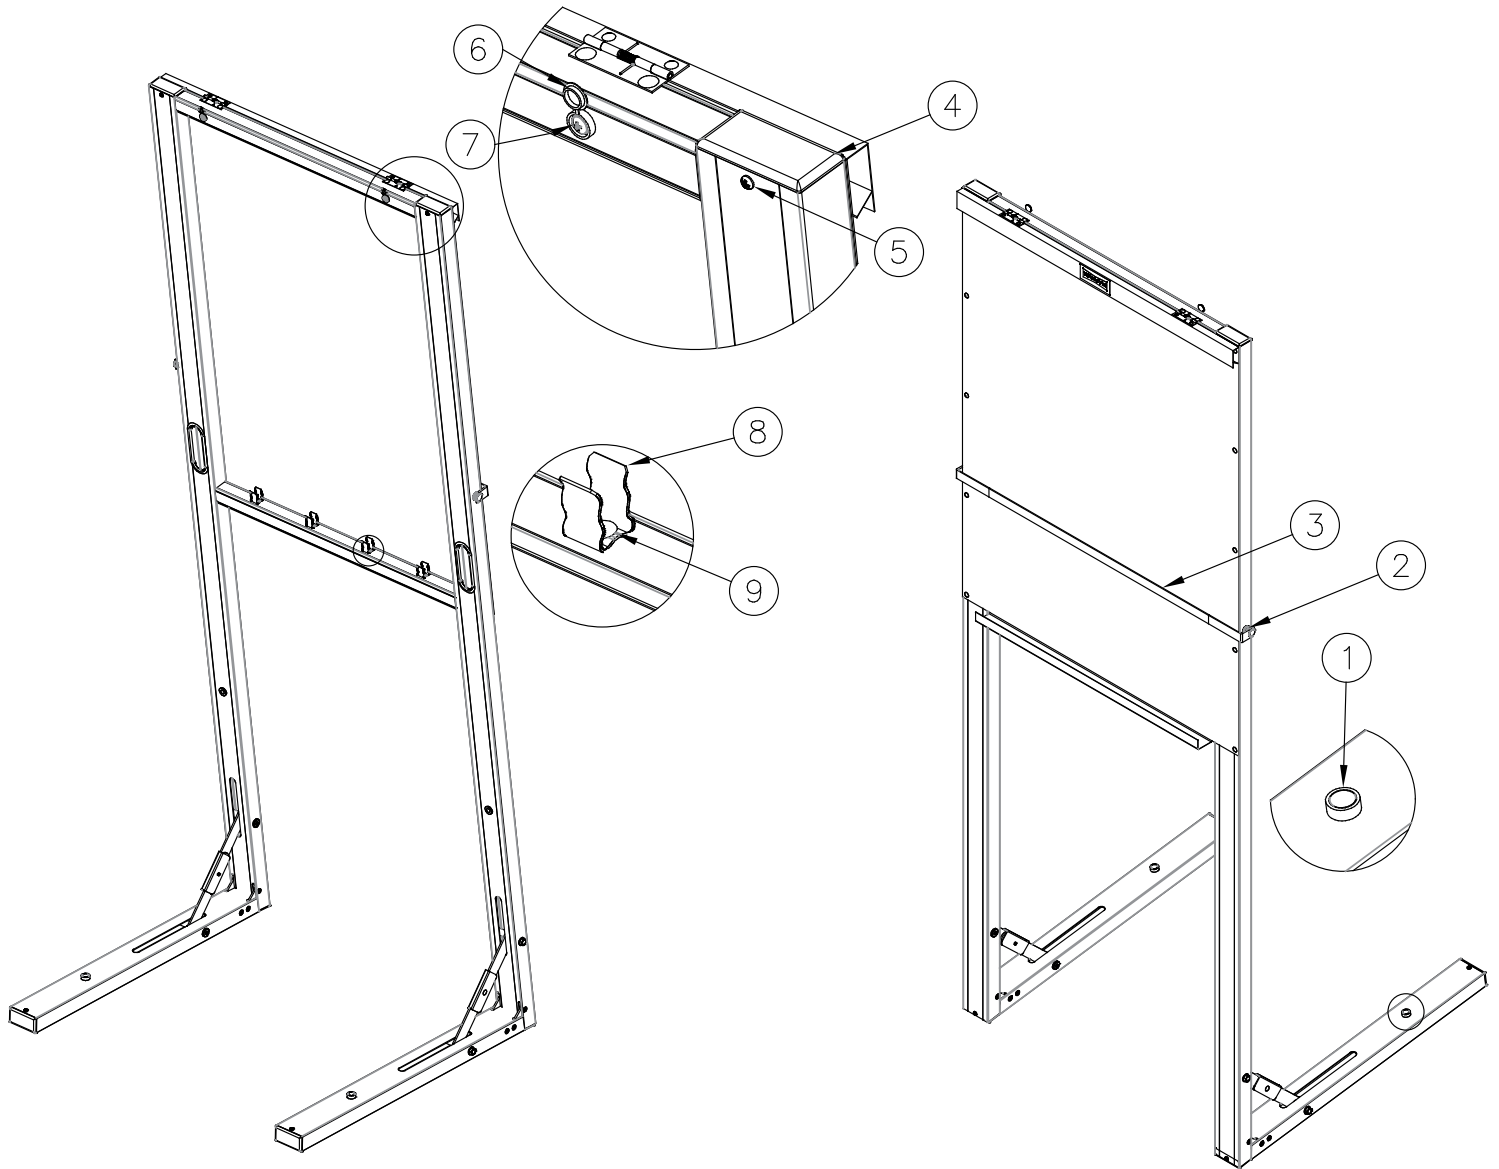

Designer Easels

Parts List

Diagram Number	Da-Lite Number	Description	Quantity Required	List Price Each
1	28791	Magnetic Leg Assy Retro Kit (December 2015 and after)	2	\$25.00
	47441	Snap stud (before December 2015)	2	\$0.53
2	47441	Snap stud	2	\$0.53
3	59059	Paper pad strap assembly	1	\$9.20
4	91775	Plug, black plastic 1.25" x 2.50"	6	\$1.04
5	52703	Screw,#6 black for black easel	10	\$0.09
6	23232	Cover, Hinged #8-10 Screw HD Black	2	\$0.25
7	33633	Screw, Mach 10-32x1.75 PN PH HD Zinc PTC	2	\$1.50
8	51497	Fuse clip	4	\$1.22
9	76291	Screw, #10 x .375	4	\$0.25
	77763	Carton A-frame, non-folding (not shown)	1	\$25.90
	78072	Carton filler, non-folding (not shown)	2	\$3.90