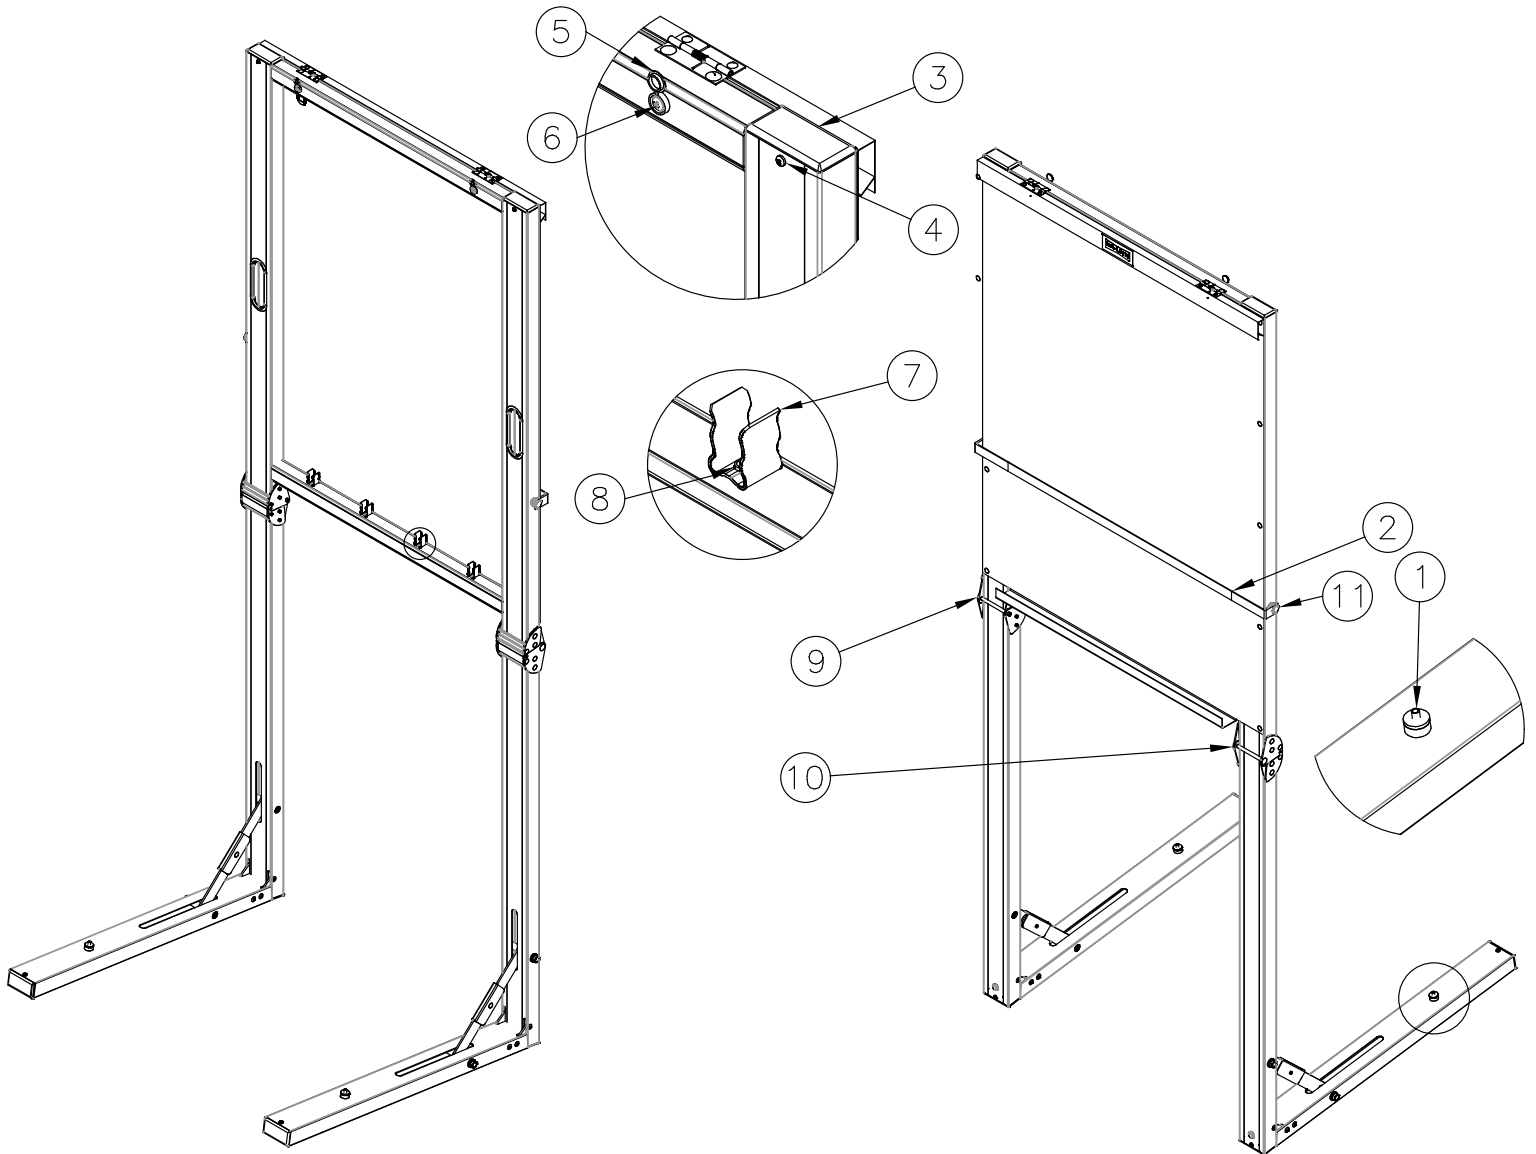

Folding Designer Easels

Parts List

Diagram Number	Da-Lite Number	Description	Quantity Required	List Price Each
1	28791	Magnetic Leg Assy Retro Kit (December 2015 and after)	2	\$25.00
	47441	Snap stud (before December 2015)	2	\$0.53
2	59059	Paper pad strap assembly	1	\$9.20
3	91775	Plug, black plastic 1.25" x 2.50"	6	\$1.04
4	52703	Screw,#6 black for black easel	10	\$0.09
5	23232	Cover, Hinged #8-10 Screw HD Black	2	\$0.25
6	33633	Screw, Mach 10-32x1.75 PN PH HD Zinc PTC	2	\$1.50
7	51497	Fuse clip	4	\$1.22
8	76291	Screw, #10 x .375	4	\$0.25
9	99148K	Left latch assembly, black for black easel	1	\$39.30
10	99150K	Right latch assembly, black for black easel	1	\$39.30
11	47441	Snap stud	2	\$0.53
	48564	Carton A-frame, folding (not shown)	1	\$23.00
	48565	Carton filler, folding (not shown)	1	\$6.90