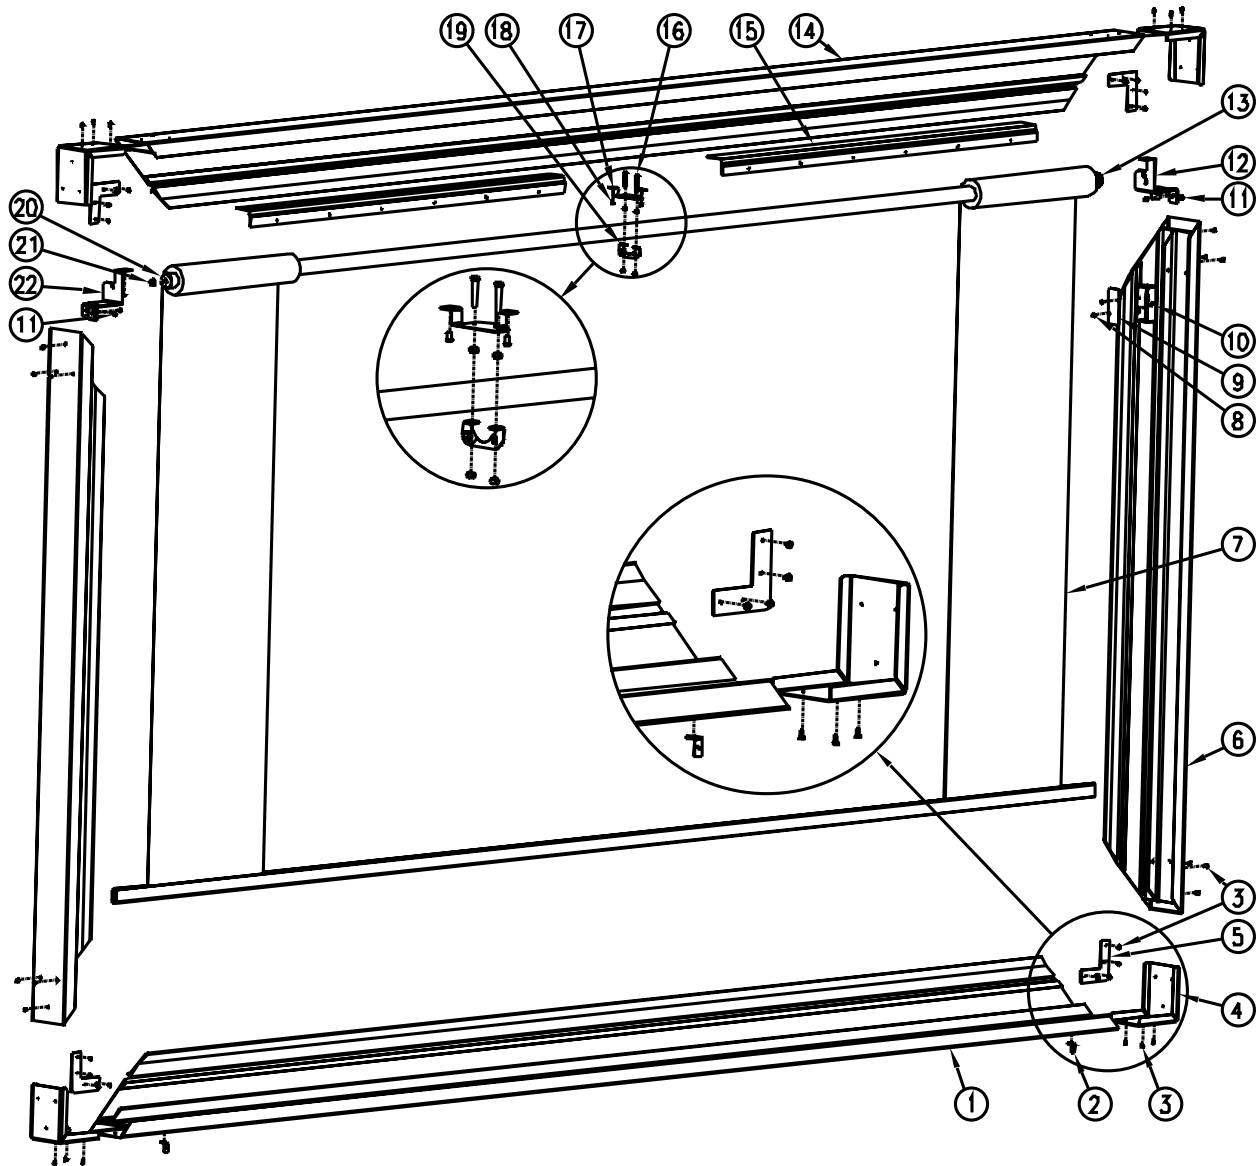

Dual Format Imager

Parts List

Diagram Number	Da-Lite Number	Description	Quantity Required	List Price Each
1	38506V	Pro Trim bottom for 65" x 116" screens	1	\$1,291.00
	38511V	Pro Trim bottom for 78" x 139" screens	1	\$2,456.00
	38516V	Pro Trim bottom for 94.5" x 168" screens	1	\$2,488.00
	38500V	Pro Trim bottom for 108" x 192" and 81.5" x 192" screens	1	\$2,517.00
	38464V	Pro Trim bottom for 49" x 115" screens	1	\$1,288.00
	38470V	Pro Trim bottom for 52" x 122" screens	1	\$1,298.00
	38476V	Pro Trim bottom for 54" x 126" screens	1	\$2,441.00
	38482V	Pro Trim bottom for 58" x 136.5" screens	1	\$2,454.00
	38488V	Pro Trim bottom for 65" x 153" screens	1	\$2,472.00
	38494V	Pro Trim bottom for 78" x 183.5" screens	1	\$2,507.00
2	71824	Hanger bracket	2	\$4.90
3	37851	Screws for corner bracket and corner L bracket	40	\$0.53
4	37848	Bracket, corner	4	\$30.00
5	37853	Bracket, corner L	4	\$8.80