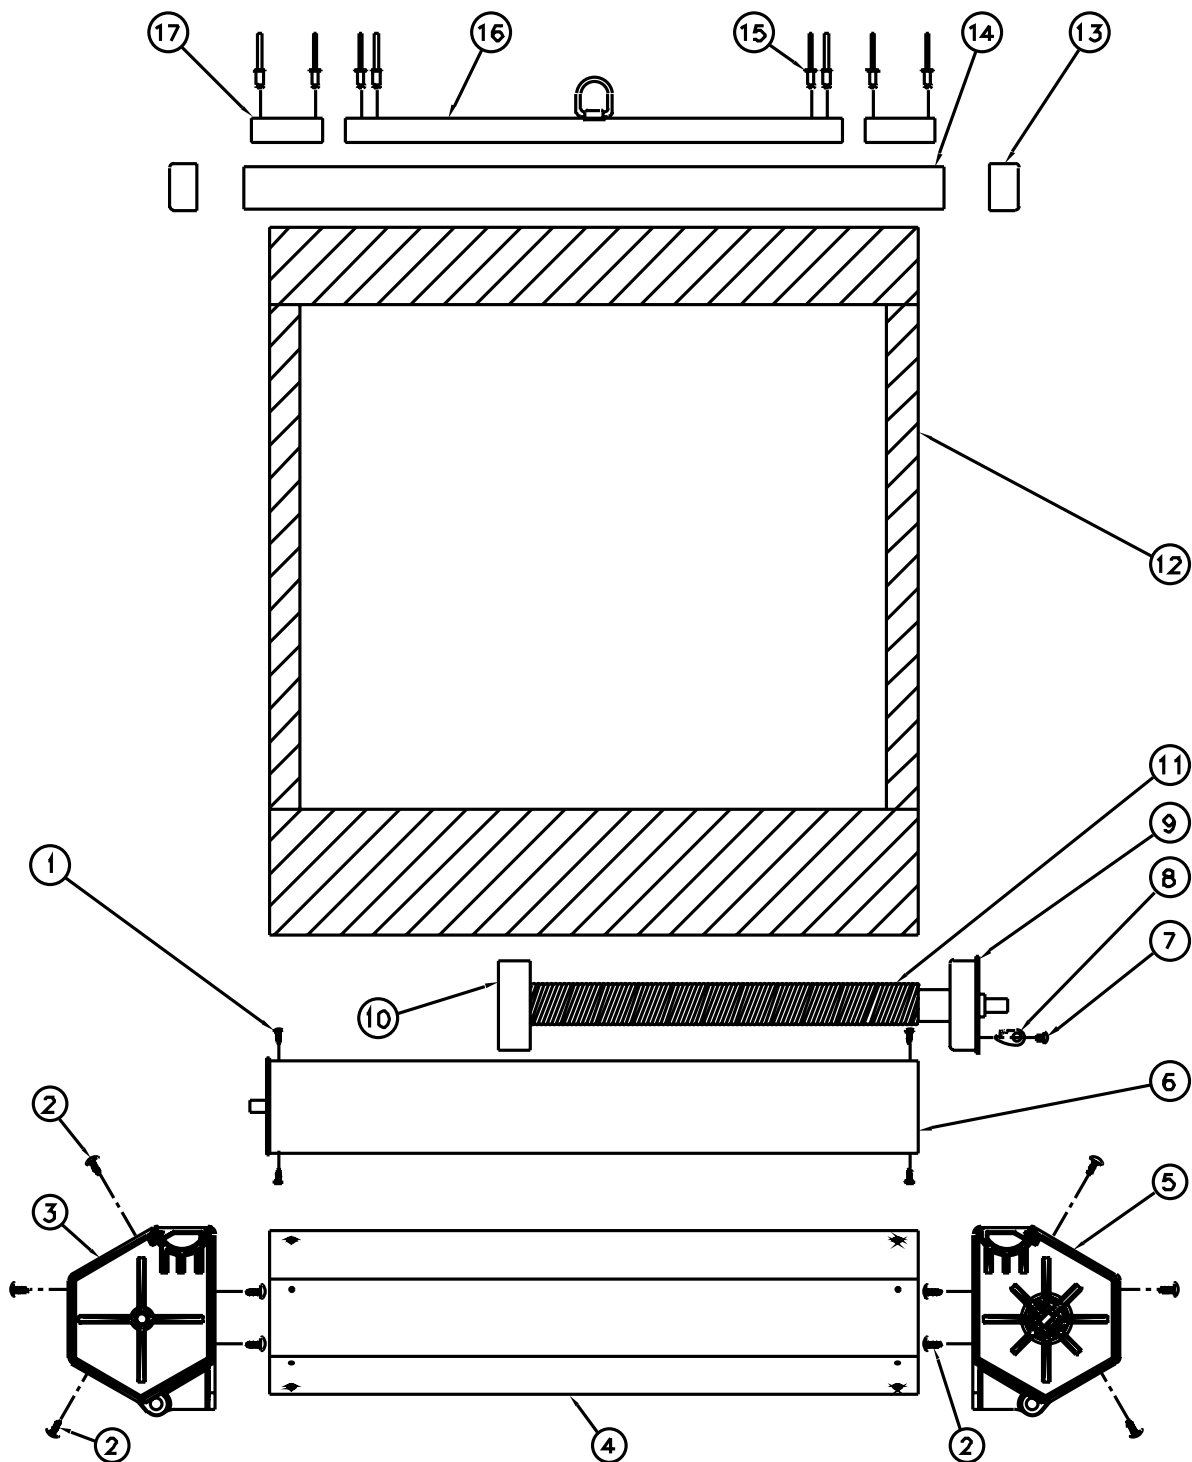

# Floor Model C

Parts List

Diagram Number	Da-Lite Number	Description	Quantity Required	List Price Each
1	82998	Screw for pin end and spring assy.	6	\$0.16
2	25735	Screw for end caps	10	\$0.27
3	37246BLACK	Pin end cap, black	1	\$5.85