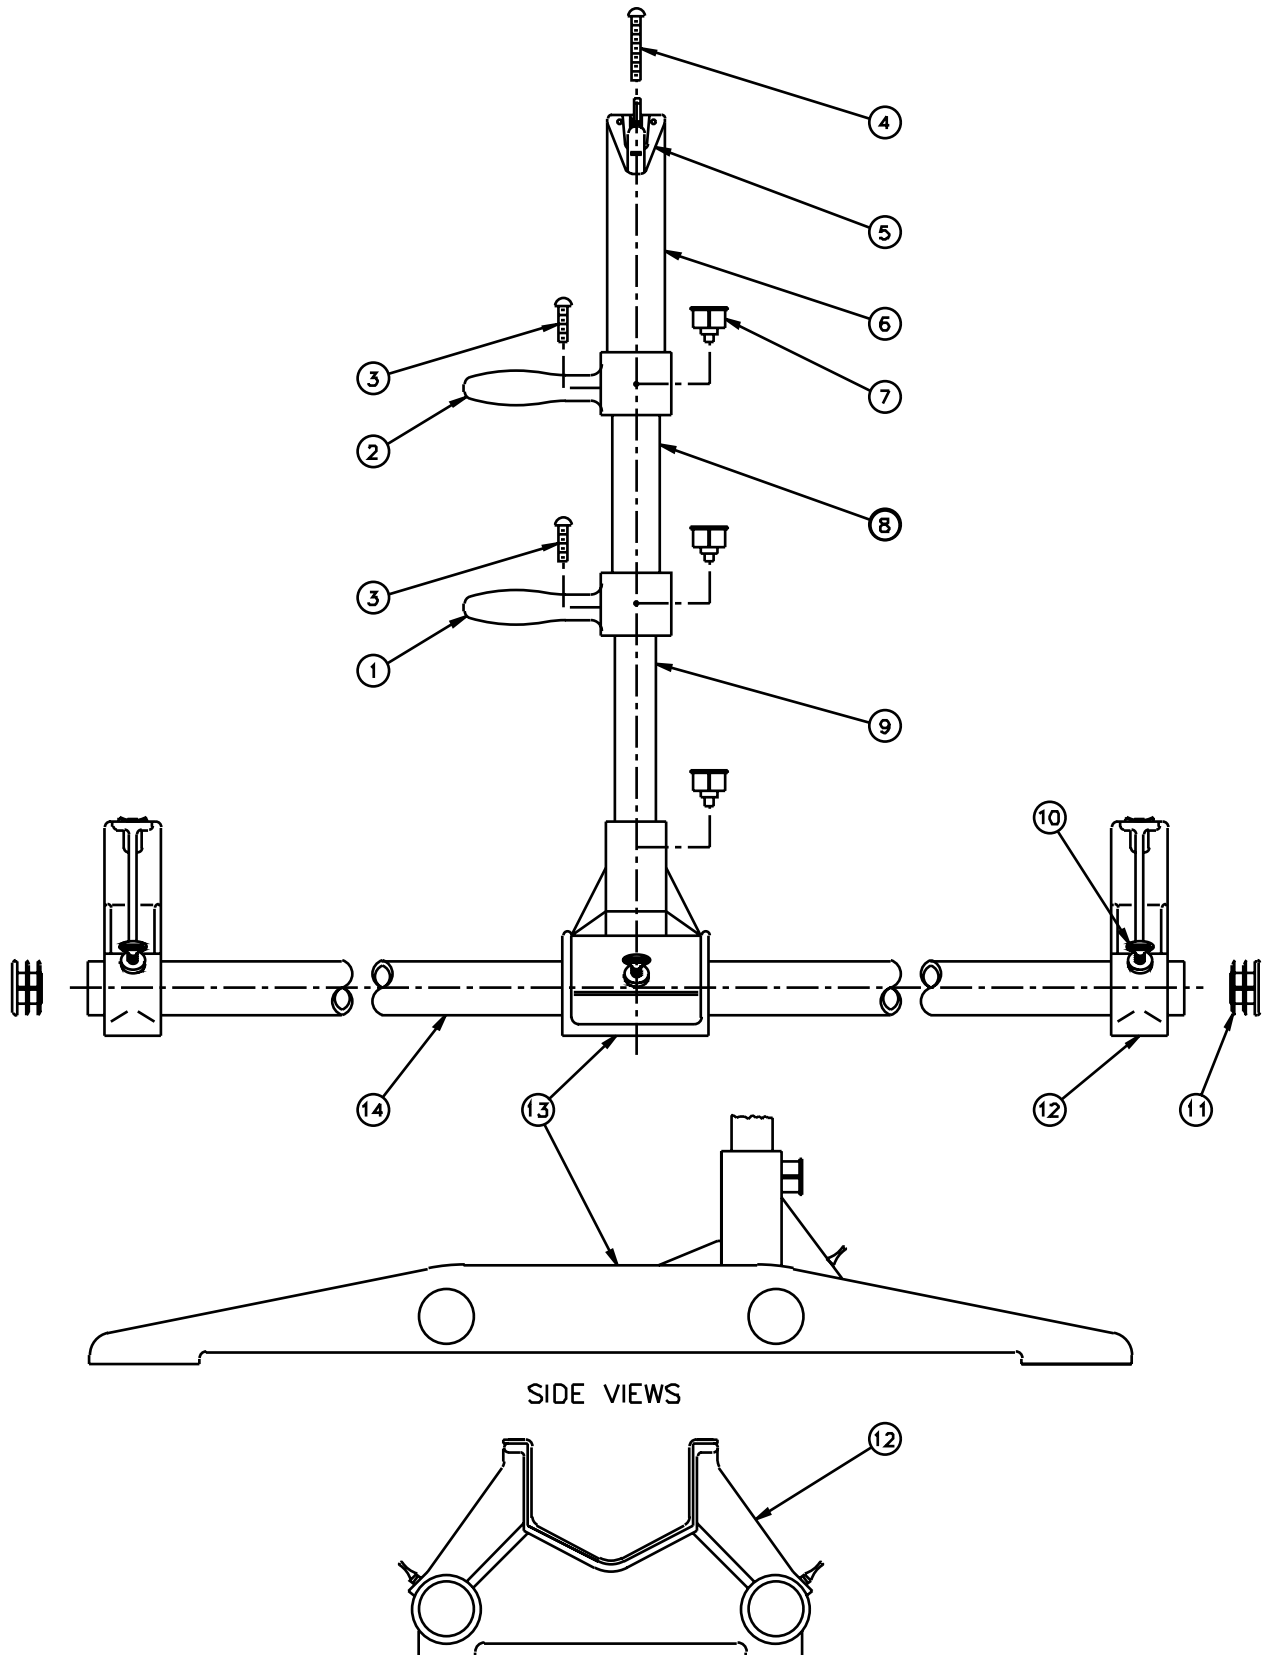

Floor Stand for Floor Model C

Parts List

Diagram Number	Da-Lite Number	Description	Quantity Required	List Price Each
1	73294	Center tube handle	1	\$61.80
2	73295	Top tube handle	1	\$61.80
3	44740	Screw for center and top tube handles	2	\$0.16
4	44746	Screw for gooseneck	1	\$0.31
5	73296	Gooseneck assy.	1	\$55.90
6	57702	Top tube assy. (includes #2, 3, 4, 5, and 7)	1	\$167.00
7	57699	Spring button assy.	3	\$5.10
8	57703	Center tube assy. (includes #1, 3, and 7)	1	\$117.00
9	57704	Bottom tube assy.	1	\$59.00
		For complete tube assy., order as follows: (includes #1-9)		
	57697	Tube assembly	1	\$343.00
10	44700	Thumb screw, 1/4 - 20 x 1/2"	5	\$0.83
11	82888	Plug, 1 1/2" Black	4	\$0.64
12	57701	End bracket assy., (includes #10)	2	\$62.00
	78140	End bracket assy. for carpeted Floor Model C (includes #10)	2	\$62.00
13	57700	Center bracket assy. (includes #7 and 10)	1	\$196.00
14	45092	Support tube, 1 1/2" diameter x 60"	2	\$19.40
	89848	Packing for Floor Model C Stand	1	\$15.60