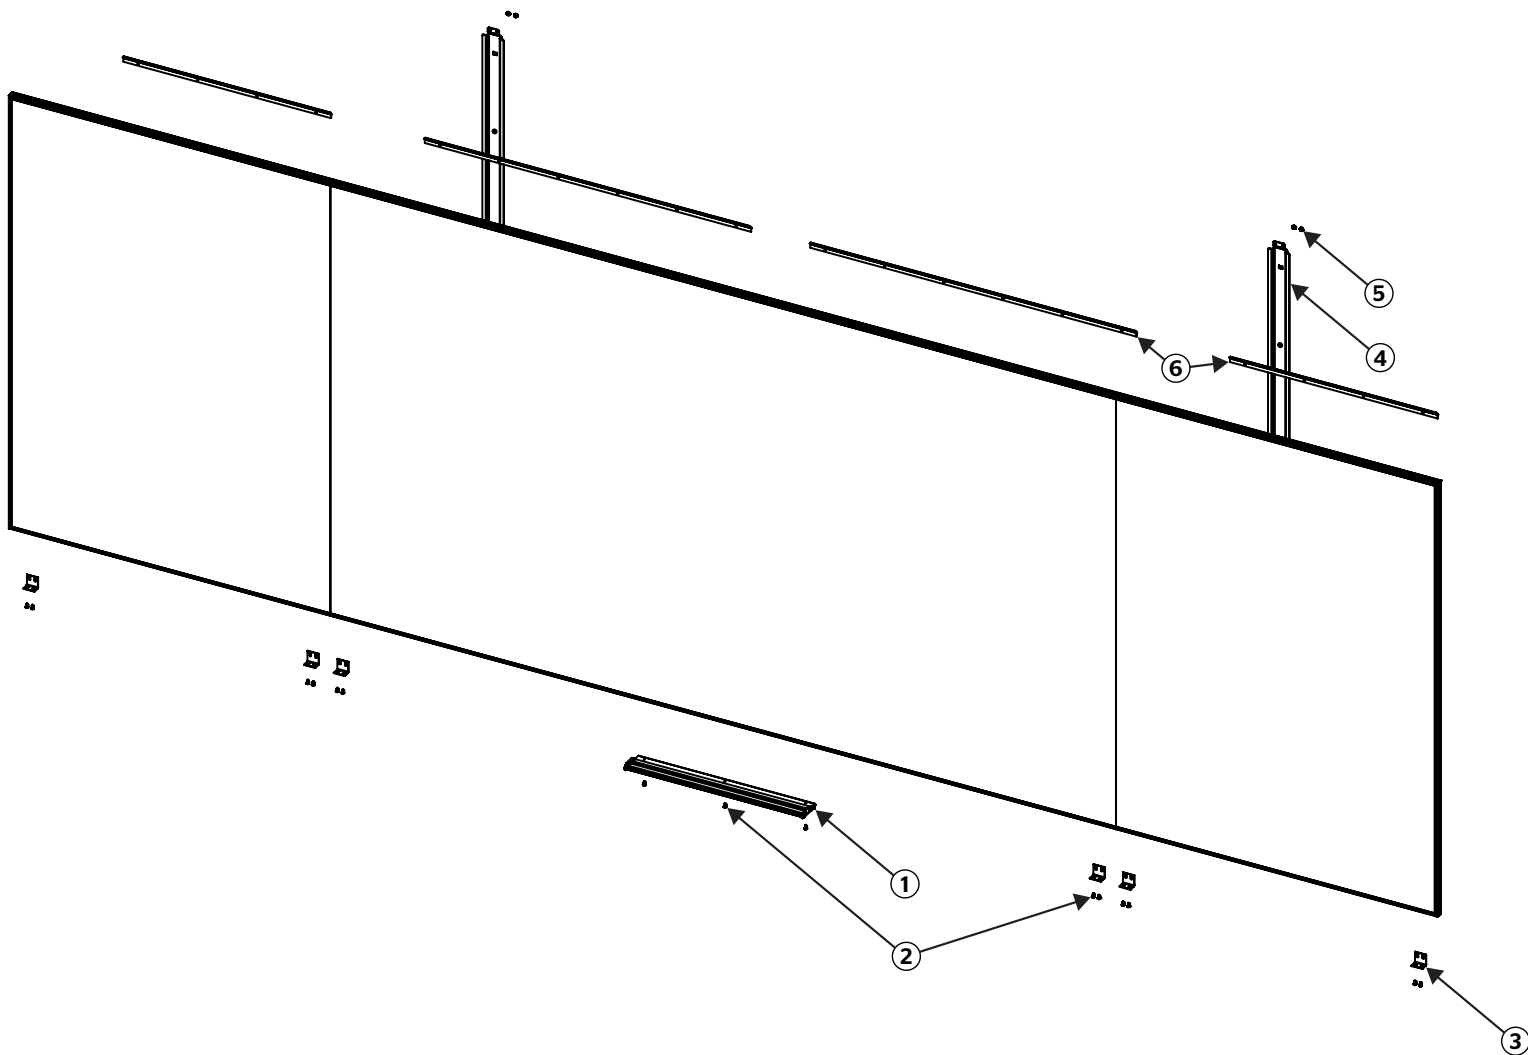

# IDEA Panoramic

Parts List

Diagram Number	Da-Lite Number	Description	Quantity Required	List Price Each
<b>1a</b>		Standard 24" marker tray. See 1b for optional full length marker trays.		
	28358	24" Marker Tray Assembly	1	\$41.40
<b>1b</b>		Full length marker tray by screen size.		
		HDTV (16:9) Format Center Panel		
	28375	Full length marker tray, 46" x 81.75" center panel, 46" x 144" overall viewable area	1	\$118.00
	28374	Full length marker tray, 46" x 81.75" center panel, 46" x 168" overall viewable area	1	\$130.00
	28373	Full length marker tray, 46" x 81.75" center panel, 46" x 192" overall viewable area	1	\$144.00
	28372	Full length marker tray, 50" x 89" center panel, 50" x 144" overall viewable area	1	\$124.00
	28371	Full length marker tray, 50" x 89" center panel, 50" x 168" overall viewable area	1	\$137.00
	28370	Full length marker tray, 50" x 89" center panel, 50" x 192" overall viewable area	1	\$150.00
	28369	Full length marker tray, 53" x 94.25" center panel, 53" x 144" overall viewable area	1	\$124.00
	28368	Full length marker tray, 53" x 94.25" center panel, 53" x 168" overall viewable area	1	\$137.00
	28367	Full length marker tray, 53" x 94.25" center panel, 53" x 192" overall viewable area	1	\$150.00
	28366	Full length marker tray, 59.5" x 106" center panel, 59.5" x 144" overall viewable area	1	\$118.00
	28365	Full length marker tray, 59.5" x 106" center panel, 59.5" x 168" overall viewable area	1	\$130.00
	28364	Full length marker tray, 59.5" x 106" center panel, 59.5" x 192" overall viewable area	1	\$144.00
		Wide (16:10) Format Center Panel		
	28390	Full length marker tray, 46" x 73.5" center panel, 46" x 144" overall viewable area	1	\$118.00
	28389	Full length marker tray, 46" x 73.5" center panel, 46" x 168" overall viewable area	1	\$130.00
	28388	Full length marker tray, 46" x 73.5" center panel, 46" x 192" overall viewable area	1	\$144.00
	28387	Full length marker tray, 50" x 80" center panel, 50" x 144" overall viewable area	1	\$118.00
	28386	Full length marker tray, 50" x 80" center panel, 50" x 168" overall viewable area	1	\$130.00
	28385	Full length marker tray, 50" x 80" center panel, 50" x 192" overall viewable area	1	\$144.00
	28384	Full length marker tray, 53" x 84.75" center panel, 53" x 144" overall viewable area	1	\$124.00
	28383	Full length marker tray, 53" x 84.75" center panel, 53" x 168" overall viewable area	1	\$137.00
	28382	Full length marker tray, 53" x 84.75" center panel, 53" x 192" overall viewable area	1	\$150.00
	28381	Full length marker tray, 59.5" x 95.25" center panel, 59.5" x 144" overall viewable area	1	\$124.00
	28380	Full length marker tray, 59.5" x 95.25" center panel, 59.5" x 168" overall viewable area	1	\$137.00
	28379	Full length marker tray, 59.5" x 95.25" center panel, 59.5" x 192" overall viewable area	1	\$150.00
<b>2</b>	83658	Screw, #8 x 1/2" for Marker Tray and Lower Support L-Brackets	varies	\$0.11
<b>3</b>	28276	Lower Support L-Bracket (not included on screens with full length tray)	6	\$4.10
<b>4</b>	24211	Seam brace for 46" high viewable screens	2	\$16.60
	25875	Seam brace for 50" high viewable screens	2	\$15.50
	25874	Seam brace for 53" high viewable screens	2	\$18.60
	25873	Seam brace for 59.5" high viewable screens	2	\$19.70
<b>5</b>	50902	Nut, 10-32 to attach seam brace	8	\$0.11
<b>6</b>		Hanging Brackets (see table)		
	26621	18" Hanger Bracket	see table	\$8.30
	24282	28" Hanger Bracket	see table	\$12.40
	71875	44" Hanger Bracket	see table	\$16.60
<b>7</b>	29043	Replacement marker, foam eraser, cleaning cloth and cleaner kit (Not Shown)	1	\$39.30