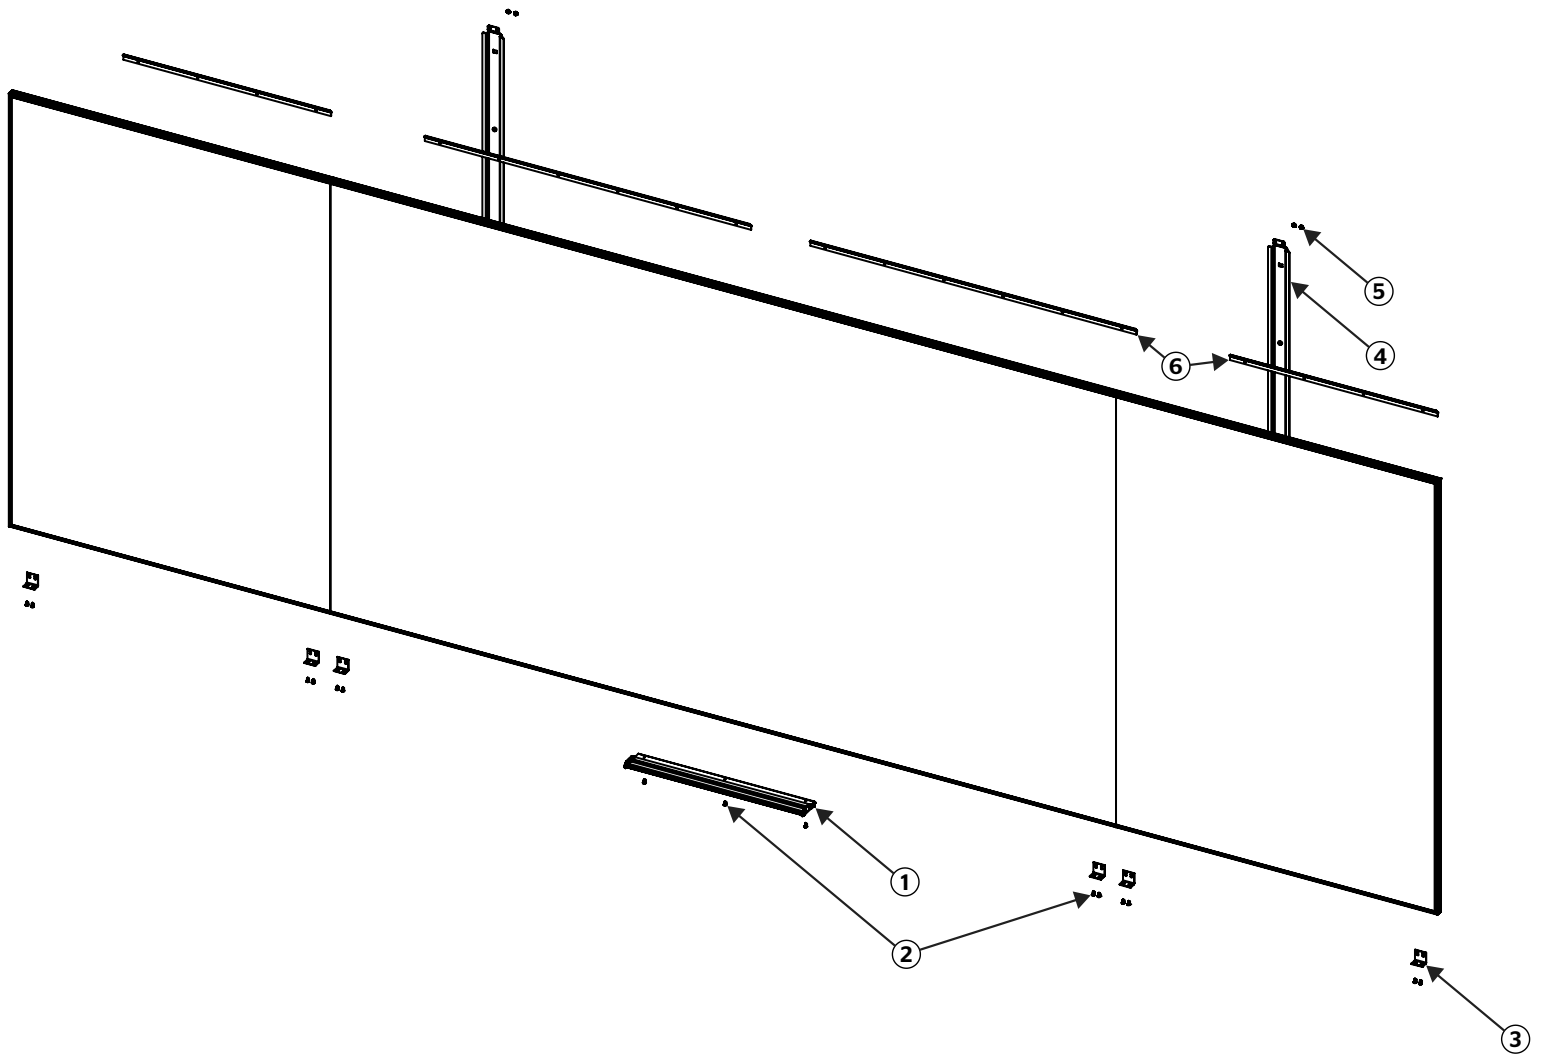

IDEA Panoramic

Parts List

Diagram Number	Da-Lite Number	Description	Quantity Required	List Price Each
1a		Standard 24" marker tray. See 1b for optional full length marker trays.		
	28358	24" Marker Tray Assembly	1	\$45.70
1b		Full length marker tray by screen size.		
		HDTV (16:9) Format Center Panel		
	28375	Full length marker tray, 46" x 81.75" center panel, 46" x 144" overall viewable area	1	\$130.00
	28374	Full length marker tray, 46" x 81.75" center panel, 46" x 168" overall viewable area	1	\$144.00
	28373	Full length marker tray, 46" x 81.75" center panel, 46" x 192" overall viewable area	1	\$159.00
	28372	Full length marker tray, 50" x 89" center panel, 50" x 144" overall viewable area	1	\$137.00
	28371	Full length marker tray, 50" x 89" center panel, 50" x 168" overall viewable area	1	\$151.00
	28370	Full length marker tray, 50" x 89" center panel, 50" x 192" overall viewable area	1	\$166.00
	28369	Full length marker tray, 53" x 94.25" center panel, 53" x 144" overall viewable area	1	\$137.00
	28368	Full length marker tray, 53" x 94.25" center panel, 53" x 168" overall viewable area	1	\$151.00
	28367	Full length marker tray, 53" x 94.25" center panel, 53" x 192" overall viewable area	1	\$166.00
	28366	Full length marker tray, 59.5" x 106" center panel, 59.5" x 144" overall viewable area	1	\$130.00
	28365	Full length marker tray, 59.5" x 106" center panel, 59.5" x 168" overall viewable area	1	\$144.00
	28364	Full length marker tray, 59.5" x 106" center panel, 59.5" x 192" overall viewable area	1	\$159.00
		Wide (16:10) Format Center Panel		
	28390	Full length marker tray, 46" x 73.5" center panel, 46" x 144" overall viewable area	1	\$130.00
	28389	Full length marker tray, 46" x 73.5" center panel, 46" x 168" overall viewable area	1	\$144.00
	28388	Full length marker tray, 46" x 73.5" center panel, 46" x 192" overall viewable area	1	\$159.00
	28387	Full length marker tray, 50" x 80" center panel, 50" x 144" overall viewable area	1	\$130.00
	28386	Full length marker tray, 50" x 80" center panel, 50" x 168" overall viewable area	1	\$144.00
	28385	Full length marker tray, 50" x 80" center panel, 50" x 192" overall viewable area	1	\$159.00
	28384	Full length marker tray, 53" x 84.75" center panel, 53" x 144" overall viewable area	1	\$137.00
	28383	Full length marker tray, 53" x 84.75" center panel, 53" x 168" overall viewable area	1	\$151.00
	28382	Full length marker tray, 53" x 84.75" center panel, 53" x 192" overall viewable area	1	\$166.00
	28381	Full length marker tray, 59.5" x 95.25" center panel, 59.5" x 144" overall viewable area	1	\$137.00
	28380	Full length marker tray, 59.5" x 95.25" center panel, 59.5" x 168" overall viewable area	1	\$151.00
	28379	Full length marker tray, 59.5" x 95.25" center panel, 59.5" x 192" overall viewable area	1	\$166.00
2	83658	Screw, #8 x 1/2" for Marker Tray and Lower Support L-Brackets	varies	\$0.13
3	28276	Lower Support L-Bracket (not included on screens with full length tray)	6	\$4.50
4	24211	Seam brace for 46" high viewable screens	2	\$18.30
	25875	Seam brace for 50" high viewable screens	2	\$17.10
	25874	Seam brace for 53" high viewable screens	2	\$20.55
	25873	Seam brace for 59.5" high viewable screens	2	\$21.75
5	50902	Nut, 10-32 to attach seam brace	8	\$0.13
6		Hanging Brackets (see table)		
	26621	18" Hanger Bracket	see table	\$9.15
	24282	28" Hanger Bracket	see table	\$13.65
	71875	44" Hanger Bracket	see table	\$18.30
7	29043	Replacement marker, foam eraser, cleaning cloth and cleaner kit (Not Shown)	1	\$43.40