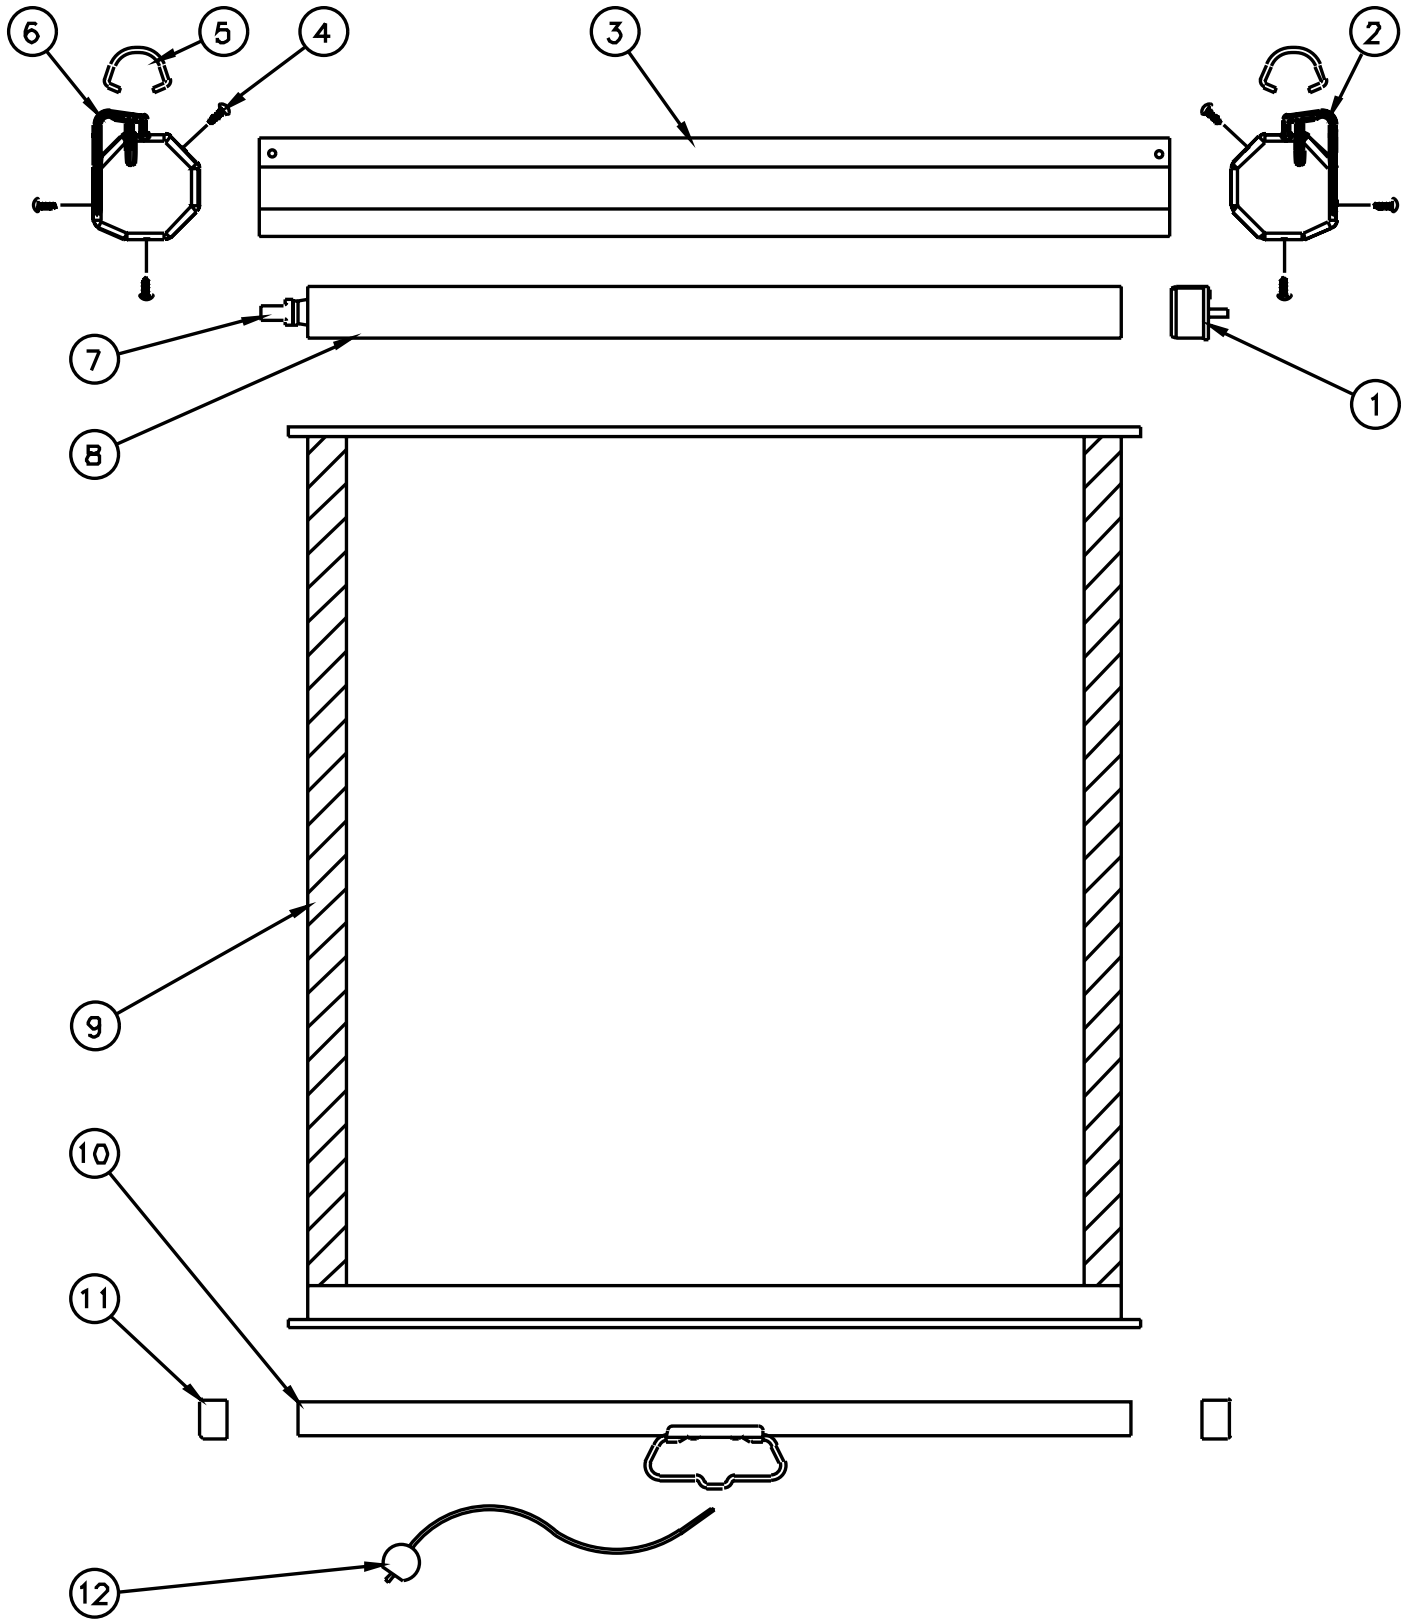

Model B

Parts List

Diagram Number	Da-Lite Number	Description	Quantity Required	List Price Each
1	80762	Roller plug for 1 3/8" roller for 72" or smaller screens	1	\$1.75
	80765	Roller plug for 1 3/4" roller for 96" diag., 84" and 96" screens	1	\$2.30
2	80736	Pin end cap for 72" or smaller screens, white plastic	1	\$6.40
	80740	Pin end cap for 96" diag., 84" and 96" screens, white plastic	1	\$6.40
3	45592	Case for 60" screens, white	1	\$16.55
	45597	Case for 70" screens, white	1	\$18.55
	34139WHITE	Case for 72" screens, white	1	\$19.65
	91992	Case for 96" diag. screens, white	1	\$25.90
	45493	Case for 84" screens, white	1	\$27.10
	45497	Case for 96" screens, white	1	\$28.10
4	87387	Screw for end caps, white	6	\$0.26
5	81697	D-Ring	2	\$1.65
6	80477	Spring end cap for 72" or smaller screens, white plastic	1	\$6.40
	80743	Spring end cap for 96" diag., 84" and 96" screens, white plastic	1	\$6.40
7	93493	Spring assy. for 1 3/8" roller for 72" or smaller screens	1	\$13.80
	93495	Spring assy. for 1 3/4" roller for 96" diag., 84" and 96" screens	1	\$28.10
8a		Roller only. See 8b for roller assembly.		
	45313	1 3/8" diam. roller for 60" screens	1	\$8.60
	45317	1 3/8" diam. roller for 70" screens	1	\$9.40
	34140WASH	1 3/8" diam. roller for 72" screens	1	\$11.20
	46277	1 3/4" diam. roller for 84" screens	1	\$12.20
	46279	1 3/4" diam. roller for 96" screens	1	\$13.60
8b		For complete roller assy., order as follows: (includes #1, 7 and 8)		
	93953	Camlock roller assy. for 60" screens	1	\$22.05
	93955	Camlock roller assy. for 70" screens	1	\$23.70
	34141	Camlock roller assy. for 72" screens	1	\$25.70
	93961	Camlock roller assy. for 84" screens	1	\$41.90
	93962	Camlock roller assy. for 96" screens	1	\$42.80
	9		Screen surface	
		HDTV (16:9) Format		
93312		Fabric, Matte White 37.5" x 67" - 77" diag.	1	\$142.00
93212		Fabric, High Contrast Matte White 37.5" x 67" - 77" diag.	1	\$155.00
86227		Fabric, Matte White 45" x 80" - 92" diag.	1	\$213.00
92741		Fabric, High Contrast Matte White 45" x 80" - 92" diag.	1	\$230.00
98268		Fabric, Matte White 45" x 80" - 92" diag. with 18" black drop	1	\$237.00
98269		Fabric, High Contrast Matte White 45" x 80" - 92" diag. with 18" black drop	1	\$255.00
78945		Fabric, Matte White 52" x 92" - 106" diag.	1	\$294.00
92742		Fabric, High Contrast Matte White 52" x 92" - 106" diag.	1	\$322.00
98271		Fabric, Matte White 52" x 92" - 106" diag. with 12" black drop	1	\$309.00
98272		Fabric, High Contrast Matte White 52" x 92" - 106" diag. with 12" black drop	1	\$338.00
		Wide (16:10) Format		
35804		Fabric, Matte White 50" x 80" - 94" diag.	1	\$213.00
35805		Fabric, High Contrast Matte White 50" x 80" - 94" diag.	1	\$213.00
35808		Fabric, Matte White 57 1/2" x 92" - 109" diag.	1	\$294.00
35809	Fabric, High Contrast Matte White 57 1/2" x 92" - 109" diag.	1	\$322.00	