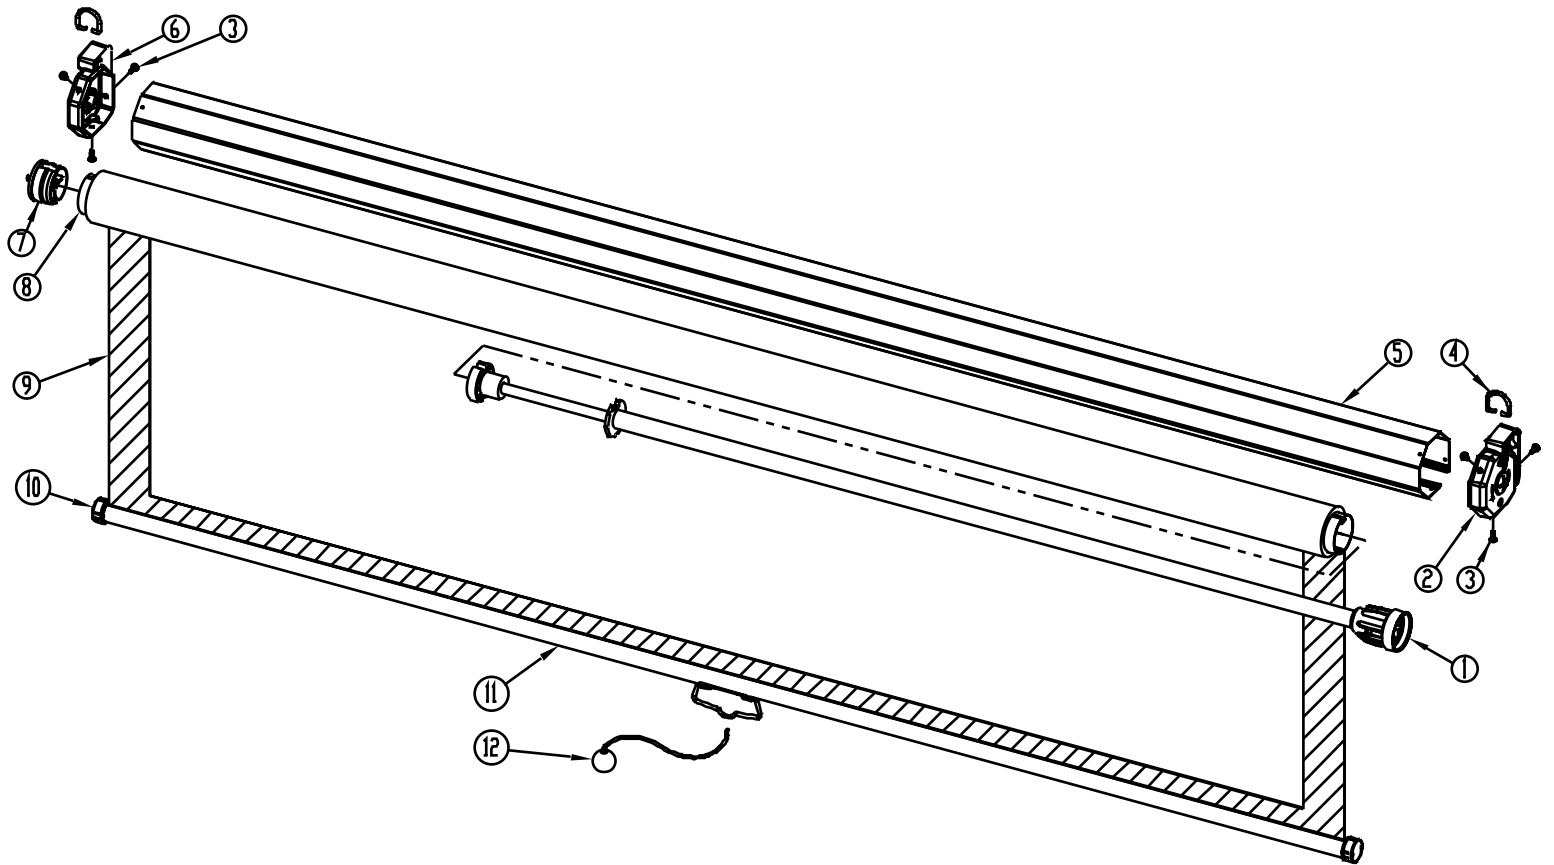

Model B with CSR

Parts List

| Diagram Number | Da-Lite Number | Description | Quantity Required | List Price Each |
|----------------|----------------|---|-------------------|-----------------|
| 1 | 38855 | Dampener assy. (effective 12-20-10) | 1 | \$97.30 |
| 2 | 38853 | Dampener end cap , white plastic (effective 12-20-10) | 1 | \$20.40 |
| 3 | 87387 | Screw for end caps, white | 6 | \$0.26 |
| 4 | 81697 | D-Ring | 2 | \$1.65 |
| 5 | 77423 | Case for 60" screens, white | 1 | \$17.75 |
| | 77424 | Case for 70" screens, white | 1 | \$18.75 |
| | 35041WHITE | Case for 72" screens, white | 1 | \$19.55 |
| | 91992 | Case for 96" diag. screens, white | 1 | \$25.90 |
| | 45493 | Case for 84" screens, white | 1 | \$27.10 |
| | 45497 | Case for 96" screens, white | 1 | \$28.10 |
| 6 | 38852 | Spring end cap, white plastic (effective 4-9-13). Can only be used with 80765 roller plug. For screens manufactured before 4-9-13, an 80765 is required. | 1 | \$3.50 |
| 7 | 80765 | Roller plug for 1-3/4" roller (effective 4-9-13) | 1 | \$2.30 |
| 8 | 78709 | 1 3/4" diam. roller for 60" and 72" diag. screens (effective 12-20-10) | 1 | \$8.50 |
| | 78710 | 1 3/4" diam. roller for 70", 84" diag. and 77" diag. screens (effective 12-20-10) | 1 | \$9.20 |
| | 33646WASH | 1 3/4" diam. roller for 72" screens (effective 12-20-10) | 1 | \$10.80 |
| | 46277 | 1 3/4" diam. roller for 84", 100" diag., 92" diag. and 94" diag. screens | 1 | \$12.20 |
| | 46279 | 1 3/4" diam. roller for 96", 120" diag., 106" diag. and 109" diag. screens For complete 1 3/4 roller assy., order as follows: (includes #1, 7 and 8) | 1 | \$13.60 |
| | 39372 | Camlock roller assy. for 60" and 72" diag. screens (effective 12-20-10) | 1 | \$107.00 |
| | 39373 | Camlock roller assy. for 70", 84" diag. and 77" diag. screens (effective 12-20-10) | 1 | \$107.00 |
| | 39374 | Camlock roller assy. for 72" screens (effective 12-20-10) | 1 | \$111.00 |
| | 39376 | Camlock roller assy. for 84", 100" diag., 92" diag. and 94" diag. screens (effective 12-20-10) | 1 | \$112.00 |
| | 39377 | Camlock roller assy. for 96", 120" diag., 106" diag. and 109" diag. screens (effective 12-20-10) | 1 | \$112.00 |
| 9 | | Screen Surface | | |
| | | HDTV (16:9) Format | | |
| | 93312 | Fabric, Matte White 37.5" x 67" - 77" diag. | 1 | \$142.00 |
| | 93212 | Fabric, High Contrast Matte White 37.5" x 67" - 77" diag. | 1 | \$155.00 |
| | 86227 | Fabric, Matte White 45" x 80" - 92" diag. | 1 | \$213.00 |
| | 92741 | Fabric, High Contrast Matte White 45" x 80" - 92" diag. | 1 | \$230.00 |
| | 78945 | Fabric, Matte White 52" x 92" - 106" diag. | 1 | \$294.00 |
| | 92742 | Fabric, High Contrast Matte White 52" x 92" - 106" diag. | 1 | \$322.00 |
| | | Wide (16:10) Format | | |
| | 35804 | Fabric, Matte White 50" x 80" - 94" diag. | 1 | \$213.00 |
| | 35805 | Fabric, High Contrast Matte White 50" x 80" - 94" diag. | 1 | \$213.00 |
| | 35808 | Fabric, Matte White 57 1/2" x 92" - 109" diag. | 1 | \$294.00 |
| | 35809 | Fabric, High Contrast Matte White 57 1/2" x 92" - 109" diag. | 1 | \$322.00 |
| | | Video (4:3) Format | | |
| | 75882 | Fabric, Matte White 43" x 57" - 72" diag. | 1 | \$116.00 |
| | 92883 | Fabric, High Contrast Matte White 43" x 57" - 72" diag. | 1 | \$127.00 |
| | 75886 | Fabric, Matte White 50" x 67" - 84" diag. | 1 | \$142.00 |
| | 92884 | Fabric, High Contrast Matte White 50" x 67" - 84" diag. | 1 | \$155.00 |
| | 92010 | Fabric, Matte White 57" x 77" - 96" diag. | 1 | \$213.00 |
| | 92680 | Fabric, High Contrast Matte White 57" x 77" - 96" diag. | 1 | \$230.00 |
| | 86257 | Fabric, Matte White 60" x 80" - 100" diag. | 1 | \$213.00 |
| | 92691 | Fabric, High Contrast Matte White 60" x 80" - 100" diag. | 1 | \$230.00 |
| | 59107 | Fabric, Matte White 69" x 92" - 120" diag. | 1 | \$294.00 |
| | 92711 | Fabric, High Contrast Matte White 69" x 92" - 120" diag. | 1 | \$322.00 |