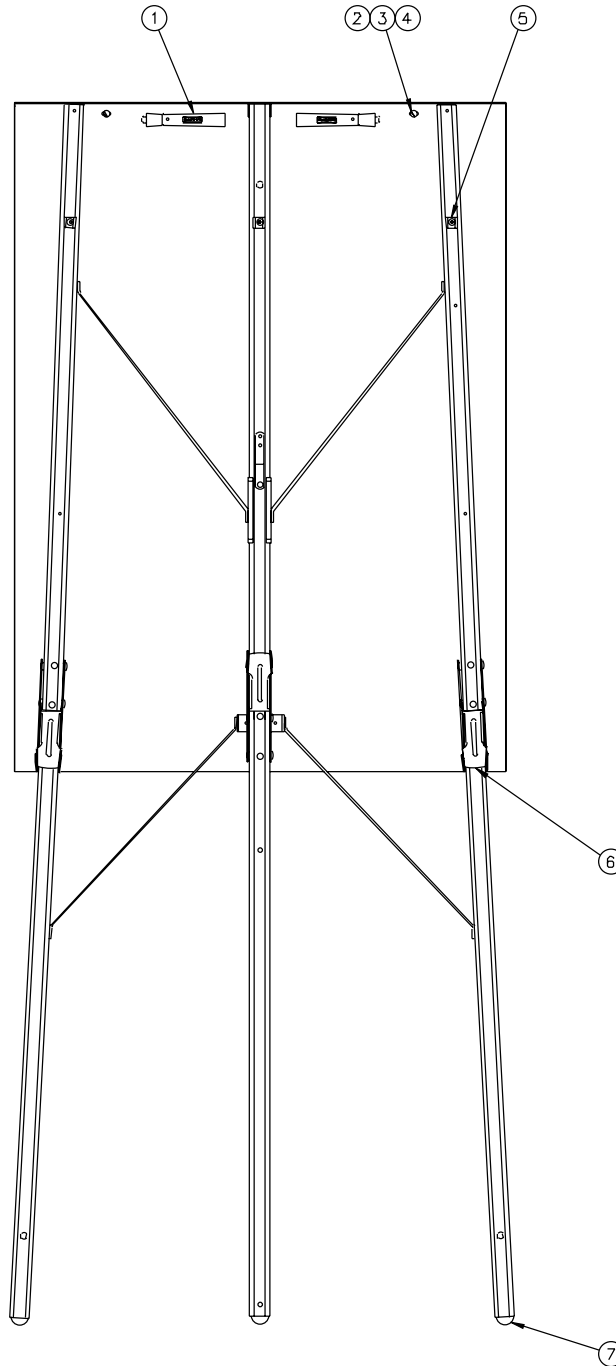

Paper Pad & Porcelain Easels

Parts List

Diagram Number	Da-Lite Number	Description	Quantity Required	List Price Each
1	43220	Marker set, one each of three colors	0	\$13.00
2	77157	Machine screw 10 - 32 x 1/2" locking	2	\$0.21
3	10744	Standoff Clinch to hold paper pads	2	\$0.93
4	44725	#10 Internal tooth washer	2	\$0.13
5	52977	Leg locking spring	3	\$0.93
6	52950	Leg release	3	\$0.72
7	52938	Rubber foot	3	\$0.81