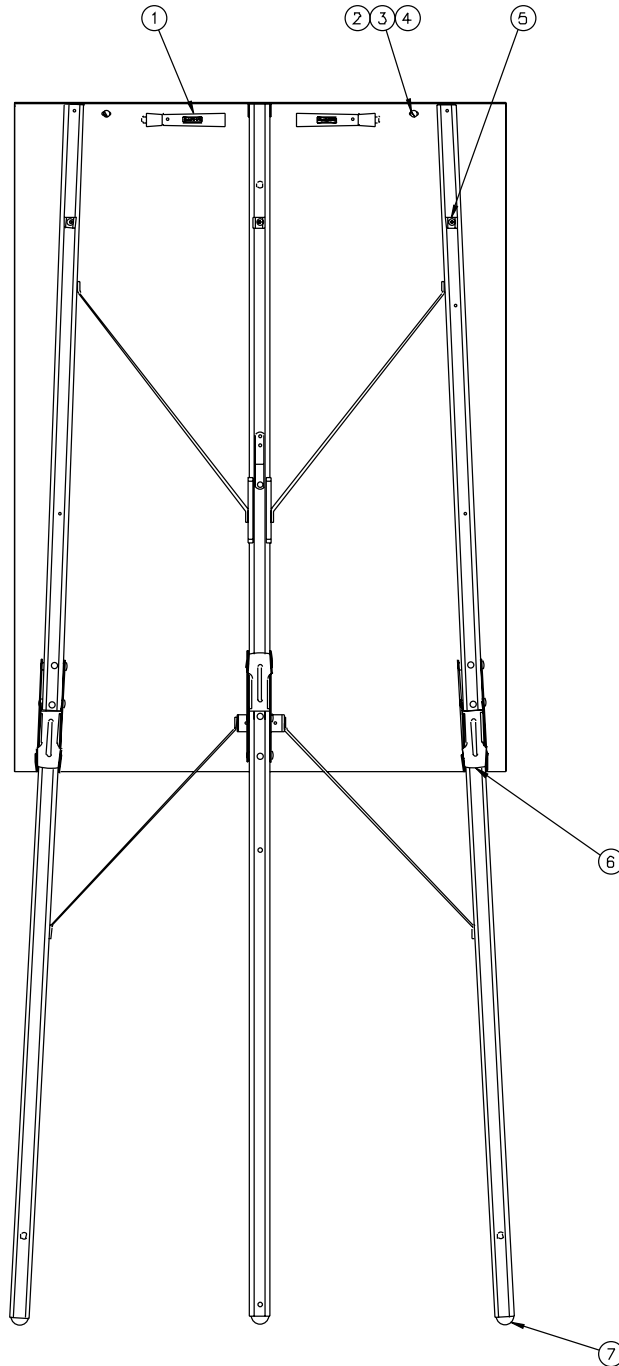

Paper Pad & Porcelain Easels

Parts List

Diagram Number	Da-Lite Number	Description	Quantity Required	List Price Each
1	43220	Marker set, one each of three colors	0	\$15.10
2	77157	Machine screw 10 - 32 x 1/2" locking	2	\$0.60
3	10744	Standoff Clinch to hold paper pads	2	\$1.03
4	44725	#10 Internal tooth washer	2	\$0.15
5	52977	Leg locking spring	3	\$2.50
6	52950	Leg release	3	\$0.80
7	52938	Rubber foot	3	\$1.40