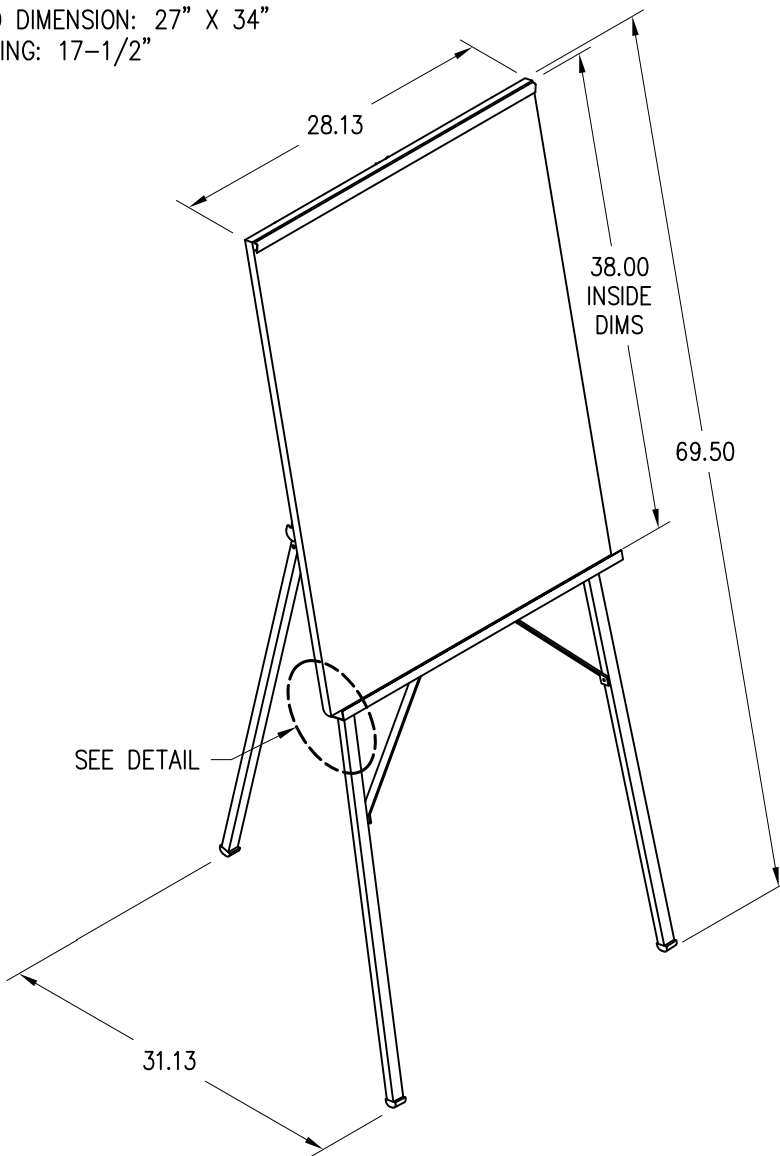

PAPER PAD DIMENSION: 27" X 34"  
HOLE SPACING: 17-1/2"

**FOLDED VIEW**

**CHALK TRAY DETAIL**

A Milestone AV Technologies Brand

3100 North Detroit Street  
Warsaw, Indiana 46582  
P: 574.267.8101 or 800.622.3737  
F: 574.267.7804 or 877.325.4832  
E: info@da-lite.com  
www.da-lite.com

# A502 & A510 Paper Pad Easel