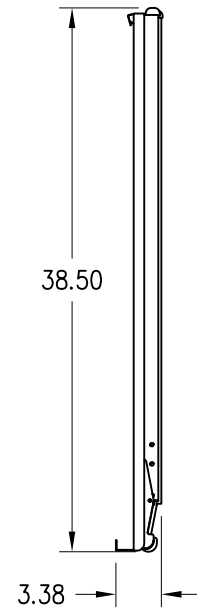

PAPER PAD DIMENSION: 27" X 34"  
HOLE SPACING: 17-1/2"

**FOLDED VIEW**

**CHALK TRAY DETAIL**

A Milestone AV Technologies Brand

3100 North Detroit Street  
Warsaw, Indiana 46582  
P: 574.267.8101 or 800.622.3737  
F: 574.267.7804 or 877.325.4832  
E: info@da-lite.com  
www.da-lite.com

# A502 & A510 Paper Pad Easel