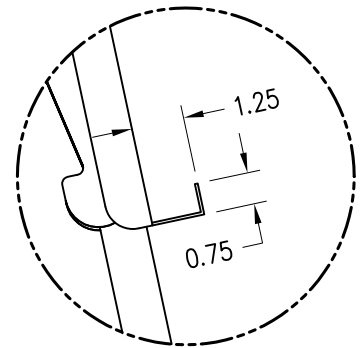

PAPER PAD DIMENSION: 27" X 34"  
HOLE SPACING: 17-1/2"

**FOLDED VIEW**

**CHALK TRAY DETAIL**

A Milestone AV Technologies Brand

3100 North Detroit Street  
Warsaw, Indiana 46582  
P: 574.267.8101 or 800.622.3737  
F: 574.267.7804 or 877.325.4832  
E: info@da-lite.com  
www.da-lite.com