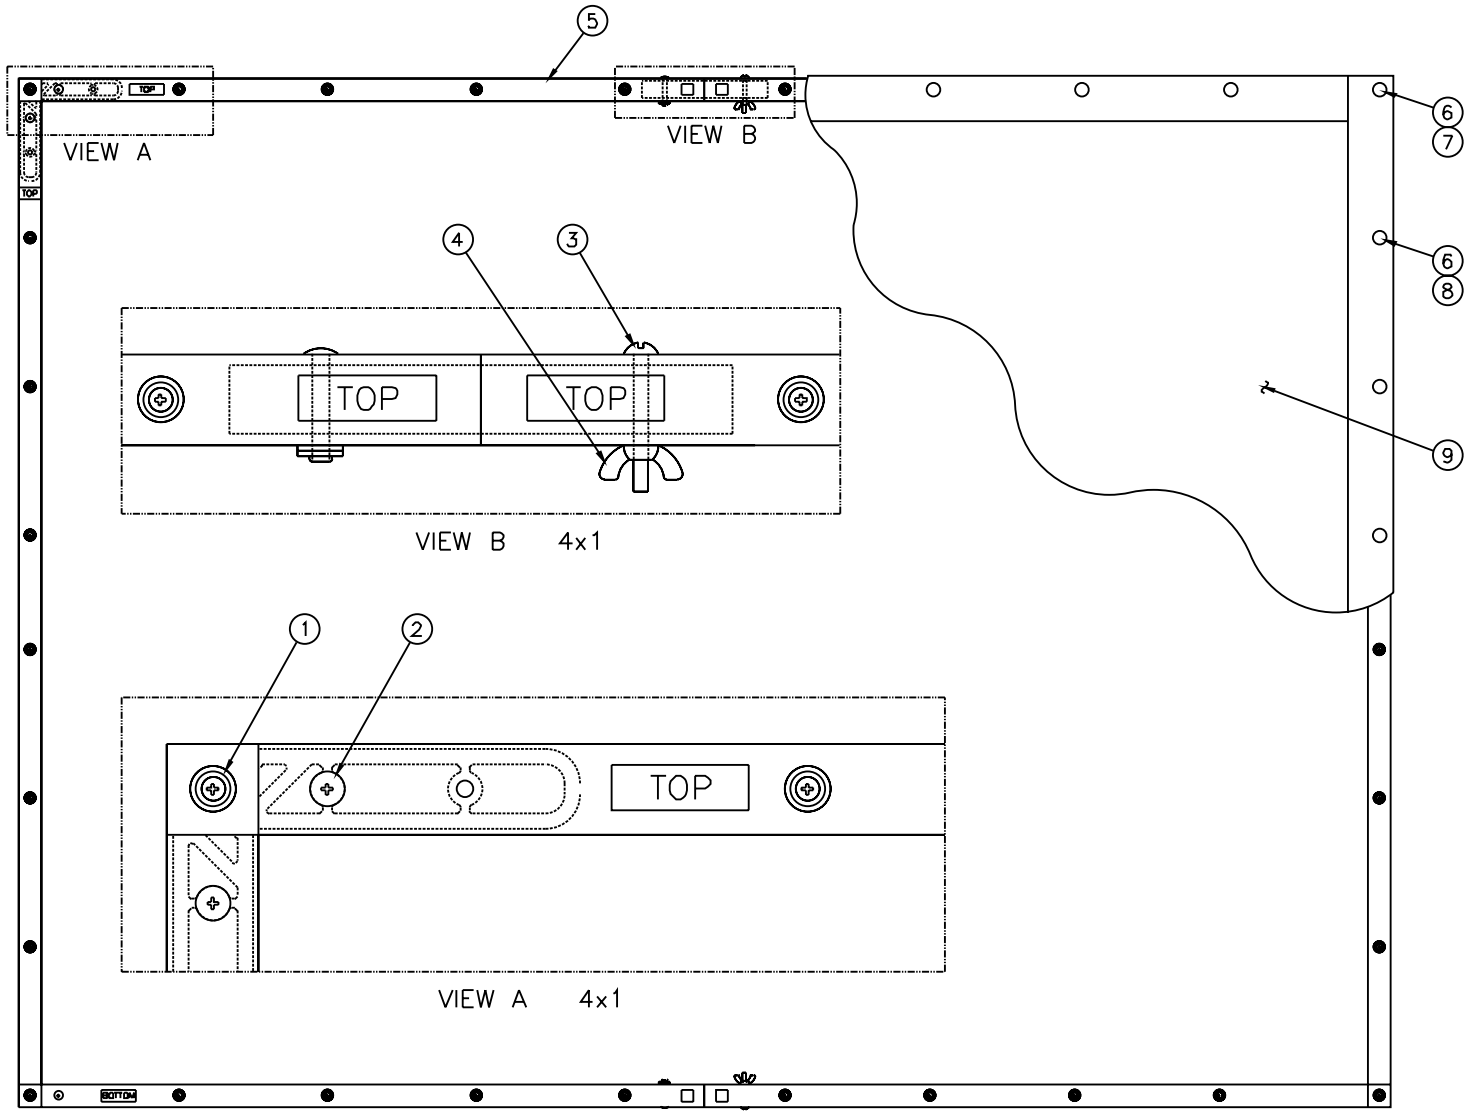

Perm-Wall

Parts List

Diagram Number	Da-Lite Number	Description	Quantity Required	List Price Each
1	47441	Snap stud to snap fabric onto frame	30-88	\$0.59
2	95066	Screw to assemble corner bracket	8	\$0.27
3	44715BLK	Screw to assemble frame	2-6	\$0.20
4	44863	Wing nut to assemble frame	2-6	\$0.75
5		Frame assemblies include #1, 2 and 3		
	93282	Frame assy. for 77" diag. screens	1	\$249.00
	96881	Frame assy. for 82" diag. screens	1	\$259.00
	84056	Frame assy. for 92" diag. screens	1	\$281.00
	96801	Frame assy. for 100" HD diag. screens	1	\$295.00
	78975	Frame assy. for 106" diag. screens	1	\$309.00
	94773	Frame assy. for 110" diag. screens	1	\$322.00
	78976	Frame assy. for 119" diag. screens	1	\$354.00
	78977	Frame assy. for 133" diag. screens	1	\$392.00
	78978	Frame assy. for 159" diag. screens	1	\$467.00
	94033	Frame assy. for 193" diag. screens	1	\$567.00
	94034	Frame assy. for 220" diag. screens	1	\$645.00