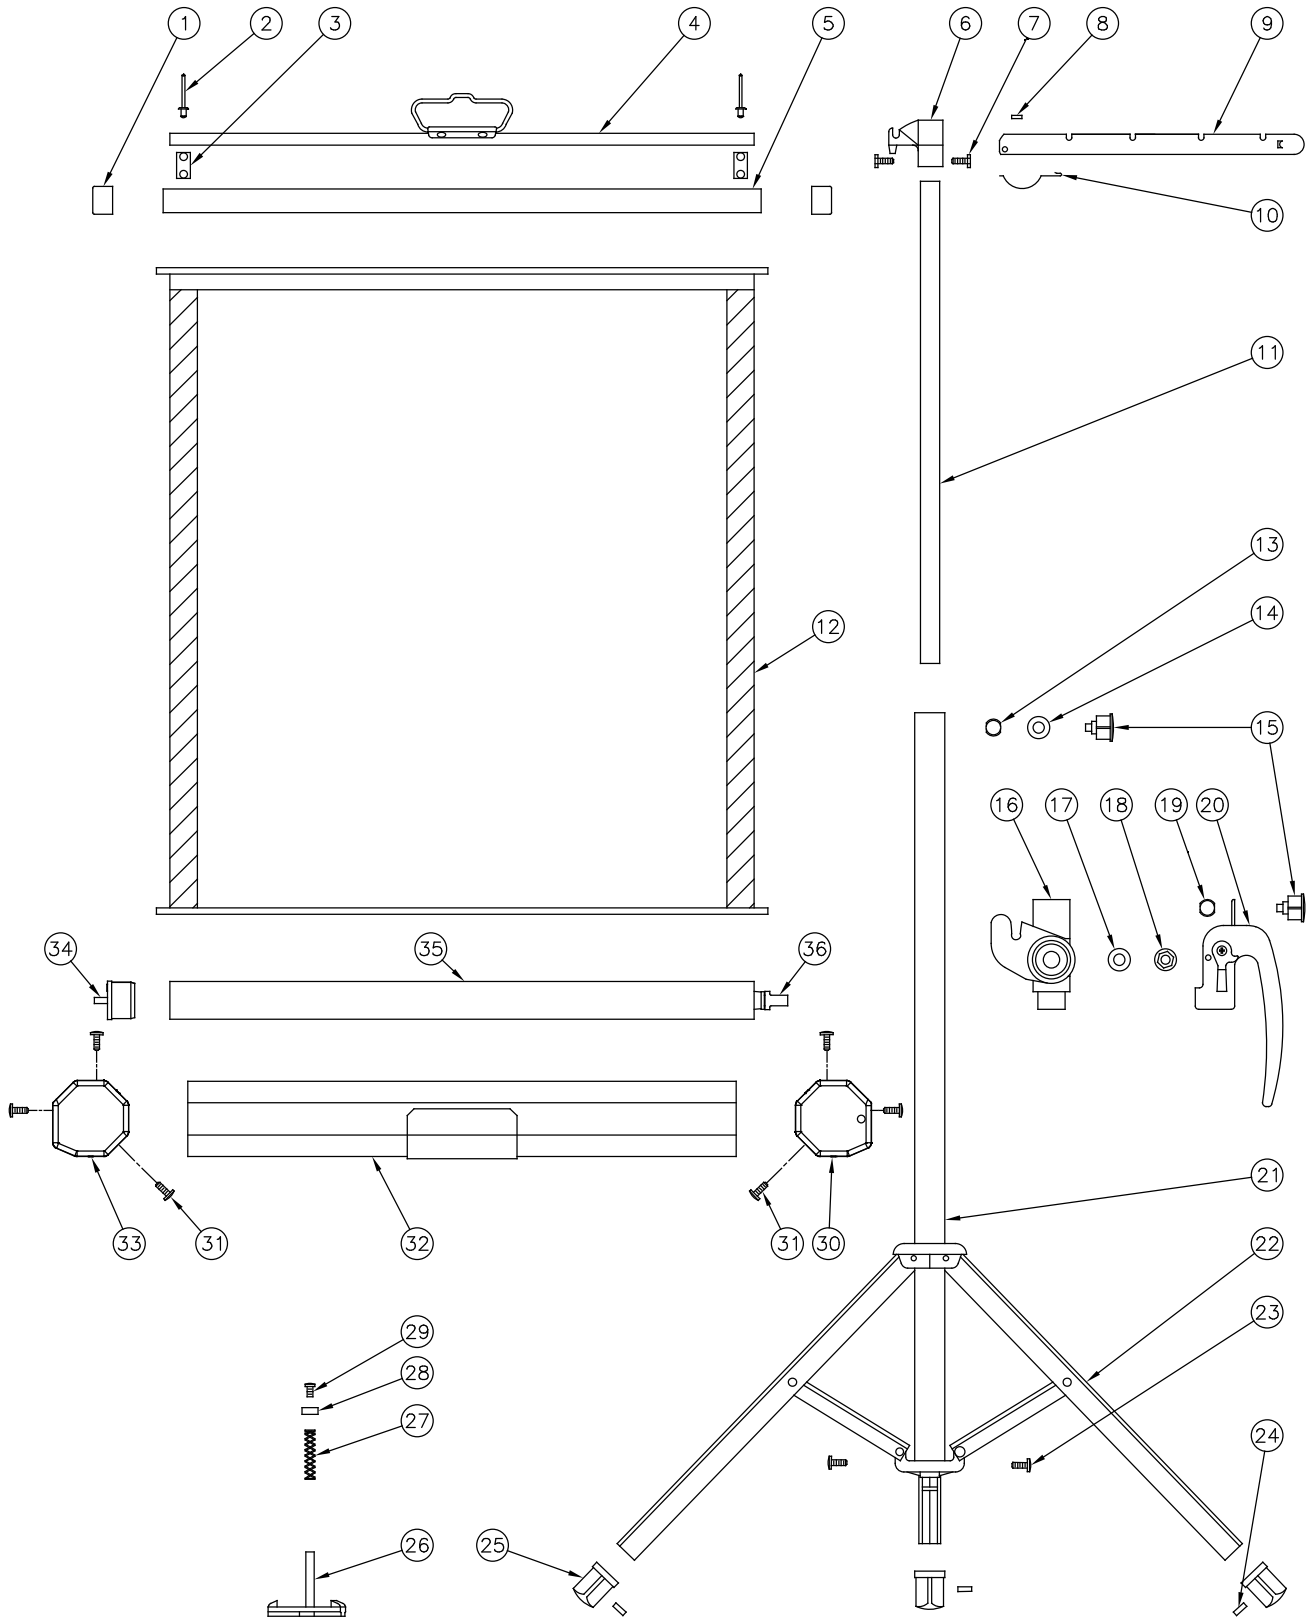

Picture King

Parts List