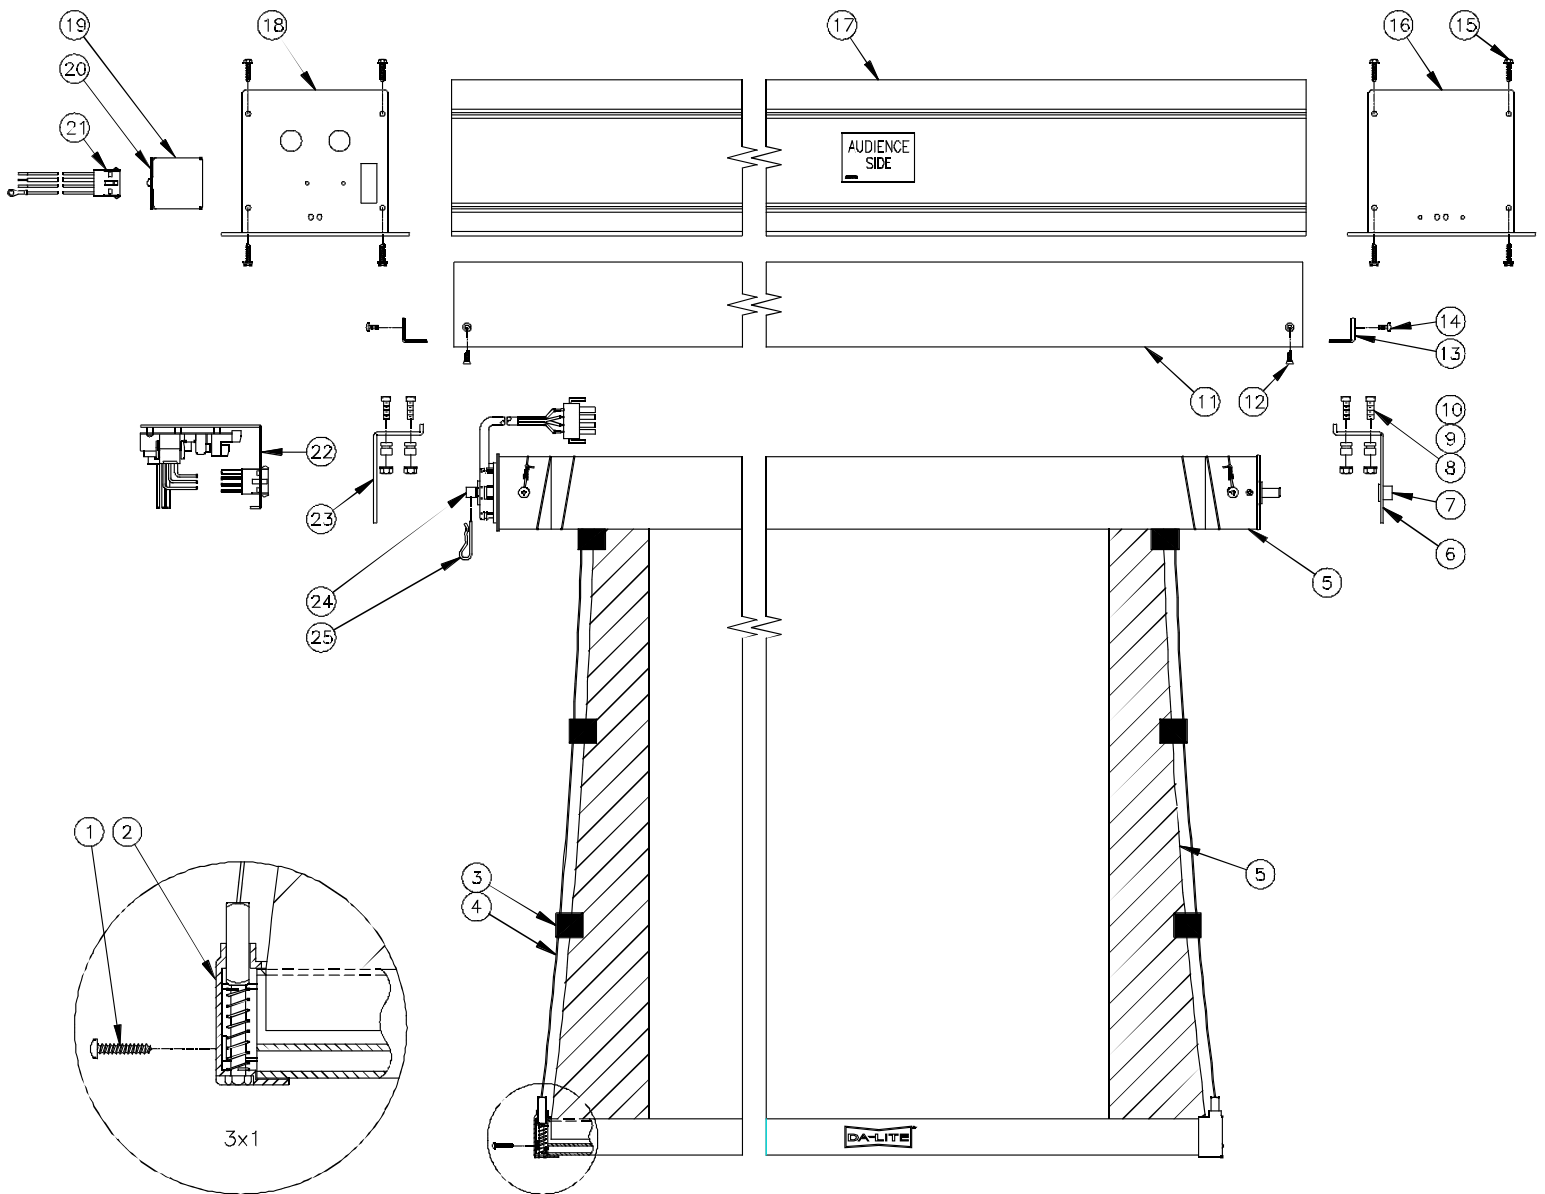

# Tensioned Advantage Electrol

Parts List

Diagram Number	Da-Lite Number	Description	Quantity Required	List Price Each
1	44839	Screw for slat cap assy.	4	\$0.25
2	92030	Slat cap assy. (includes #1)	2	\$8.30
3	10685	Tab	14-40	\$0.33
4	75658	Line, chalk and mason black (per foot). Figure one side at approximately height of fabric + 2' + any extra needed.	Per size	\$0.21
5		Fabric and roller assemblies include #2, 3 and 4. Add an "M" to the fabric and roller part number for screens with built in SCB-200. HDTV (16:9) Format		
	12748	Fabric and roller assy, Parallax Stratos 1.0 45" x 80" - 92" diag.	1	\$1,481.00
	11634	Fabric and roller assy, Parallax Pure 0.8 45" x 80" - 92" diag.	1	\$2,276.00
	22312	Fabric and roller assy, HD Progressive 0.6 45" x 80" - 92" diag.	1	\$1,410.00
	22313	Fabric and roller assy, HD Progressive 0.9 45" x 80" - 92" diag.	1	\$1,410.00
	22314	Fabric and roller assy, HD Progressive 1.1 45" x 80" - 92" diag.	1	\$1,410.00
	70887	Fabric and roller assy, HD Progressive 1.1 Perf 45" x 80" - 92" diag.	1	\$2,014.00
	90401	Fabric and roller assy, HD Progressive 1.1 Contrast 45" x 80" - 92" diag.	1	\$1,410.00
	91611	Fabric and roller assy, HD Progressive 1.1 Contrast Perf 45" x 80" - 92" diag.	1	\$2,014.00
	29177	Fabric and roller assy, HD Progressive 1.3 45" x 80" - 92" diag.	1	\$1,410.00
	84695	Fabric and roller assy, Da-Mat 45" x 80" - 92" diag.	1	\$803.00
	88969	Fabric and roller assy, High Contrast Da-Mat 45" x 80" - 92" diag.	1	\$803.00
	86513	Fabric and roller assy, Da-Tex 45" x 80" - 92" diag.	1	\$1,248.00
	86514	Fabric and roller assy, Dual Vision 45" x 80" - 92" diag.	1	\$1,248.00
	12750	Fabric and roller assy, Parallax Stratos 1.0 52" x 92" - 106" diag.	1	\$1,642.00
	11635	Fabric and roller assy, Parallax Pure 0.8 52" x 92" - 106" diag.	1	\$2,527.00
	22315	Fabric and roller assy, HD Progressive 0.6 52" x 92" - 106" diag.	1	\$1,564.00
	22316	Fabric and roller assy, HD Progressive 0.9 52" x 92" - 106" diag.	1	\$1,564.00
	22317	Fabric and roller assy, HD Progressive 1.1 52" x 92" - 106" diag.	1	\$1,564.00
	90402	Fabric and roller assy, HD Progressive 1.1 Contrast 52" x 92" - 106" diag.	1	\$1,564.00
	91612	Fabric and roller assy, HD Progressive 1.1 Contrast Perf 52" x 92" - 106" diag.	1	\$2,162.00
	70888	Fabric and roller assy, HD Progressive 1.1 Perf 52" x 92" - 106" diag.	1	\$2,162.00
	29178	Fabric and roller assy, HD Progressive 1.3 52" x 92" - 106" diag.	1	\$1,564.00
	80314	Fabric and roller assy, Da-Mat 52" x 92" - 106" diag.	1	\$890.00
	88970	Fabric and roller assy, High Contrast Da-Mat 52" x 92" - 106" diag.	1	\$890.00
	86515	Fabric and roller assy, Da-Tex 52" x 92" - 106" diag.	1	\$1,381.00
	80661	Fabric and roller assy, Dual Vision 52" x 92" - 106" diag.	1	\$1,381.00
	12751	Fabric and roller assy, Parallax Stratos 1.0 54" x 96" - 110" diag.	1	\$1,803.00
	11636	Fabric and roller assy, Parallax Pure 0.8 54" x 96" - 110" diag.	1	\$2,613.00
	22318	Fabric and roller assy, HD Progressive 0.6 54" x 96" - 110" diag.	1	\$1,717.00
	22319	Fabric and roller assy, HD Progressive 0.9 54" x 96" - 110" diag.	1	\$1,717.00
	22320	Fabric and roller assy, HD Progressive 1.1 54" x 96" - 110" diag.	1	\$1,717.00
	70889	Fabric and roller assy, HD Progressive 1.1 Perf 54" x 96" - 110" diag.	1	\$2,307.00
	95092	Fabric and roller assy, HD Progressive 1.1 Contrast 54" x 96" - 110" diag.	1	\$1,717.00
	95093	Fabric and roller assy, HD Progressive 1.1 Contrast Perf 54" x 96" - 110" diag.	1	\$2,307.00
	29179	Fabric and roller assy, HD Progressive 1.3 54" x 96" - 110" diag.	1	\$1,717.00
	95088	Fabric and roller assy, Da-Mat 54" x 96" - 110" diag.	1	\$982.00
	95089	Fabric and roller assy, High Contrast Da-Mat 54" x 96" - 110" diag.	1	\$982.00
	95096	Fabric and roller assy, Da-Tex 54" x 96" - 110" diag.	1	\$1,520.00
	95097	Fabric and roller assy, Dual Vision 54" x 96" - 110" diag.	1	\$1,520.00