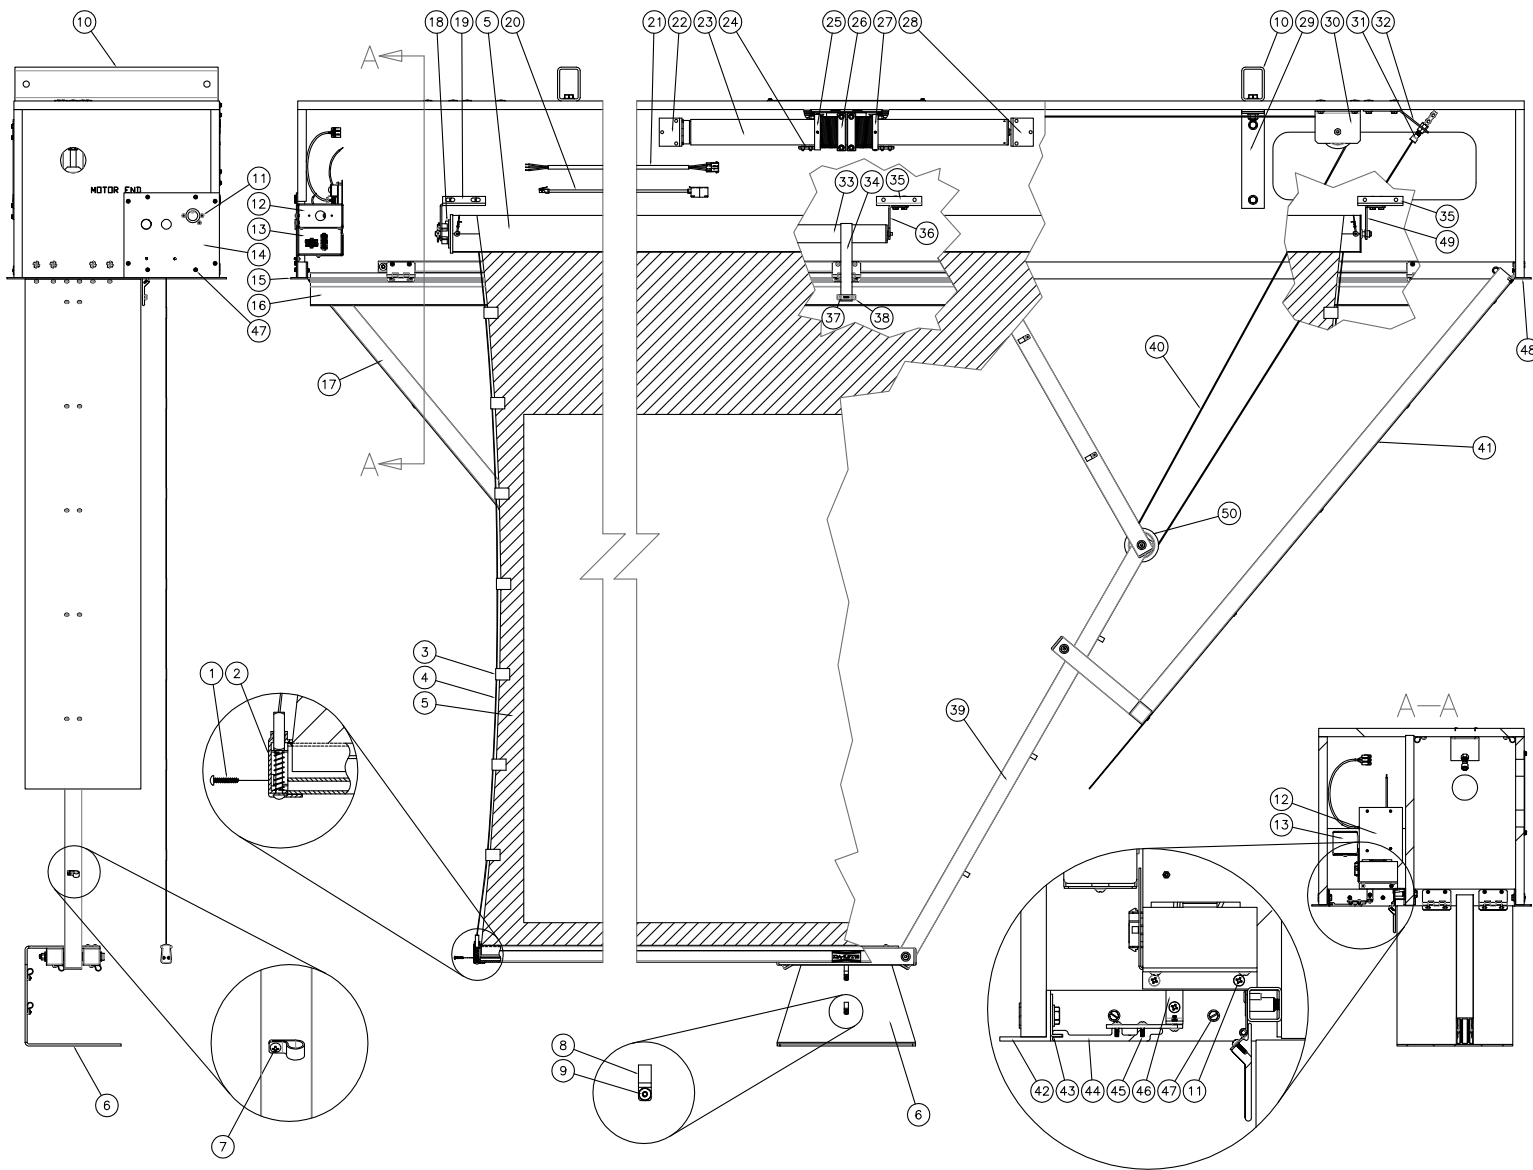

# Tensioned Conference Electrol

Parts List

Diagram Number	Da-Lite Number	Description	Quantity Required	List Price Each
1	44839	Screw for slat cap assy.	4	\$0.25
2	92030	Slat cap assy. (includes #1)	2	\$8.30
3	10685	Tab	14-22	\$0.33
4	75658	Line, chalk and mason black (per foot). Figure one side at approximately height of fabric + 2' + any extra needed.	Per size	\$0.21