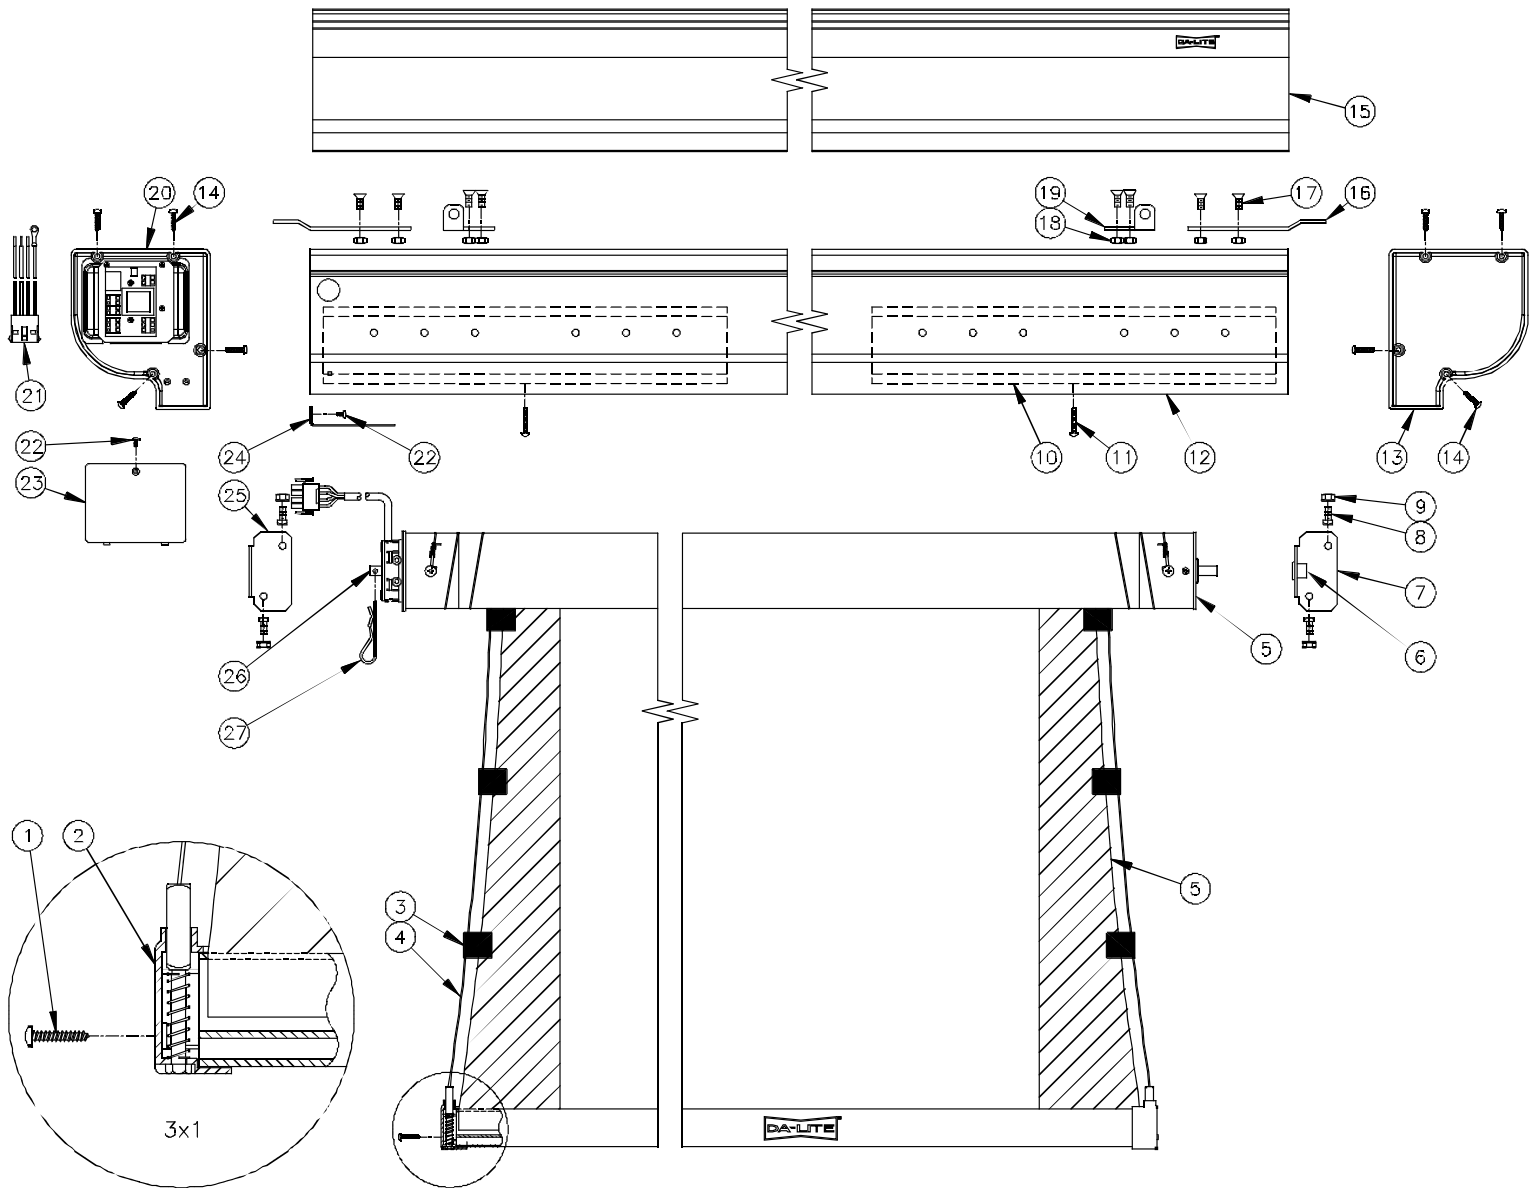

# Tensioned Contour Electrol

Parts List

Diagram Number	Da-Lite Number	Description	Quantity Required	List Price Each
1	44839	Screw for slat cap assy.	4	\$0.25
2	92030	Slat cap assy. (includes #1)	2	\$8.30
3	94680	Tab pre 5-2016	14-40	\$0.33
	10685	Tab 5/2016 and later		\$0.33
4	75658	Line, chalk and mason black (per foot). Figure one side at approximately height of fabric + 2' + any extra needed.	Per size	\$0.21
5		Fabric and roller assemblies include #2, 3 and 4. Add an "M" to the fabric and roller part number for screens with built in SCB-200.		
		HDTV (16:9) Format		
	12748	Fabric and roller assy, Parallax Stratos 1.0 45" x 80" - 92" diag.	1	\$1,481.00
	11634	Fabric and roller assy, Parallax Pure 0.8 45" x 80" - 92" diag.	1	\$2,276.00
	22312	Fabric and roller assy, HD Progressive 0.6 45" x 80" - 92" diag.	1	\$1,410.00
	22313	Fabric and roller assy, HD Progressive 0.9 45" x 80" - 92" diag.	1	\$1,410.00
	22314	Fabric and roller assy, HD Progressive 1.1 45" x 80" - 92" diag.	1	\$1,410.00
	70887	Fabric and roller assy, HD Progressive 1.1 Perf 45" x 80" - 92" diag.	1	\$2,014.00
	90401	Fabric and roller assy, HD Progressive 1.1 Contrast 45" x 80" - 92" diag.	1	\$1,410.00
	91611	Fabric and roller assy, HD Progressive 1.1 Contrast Perf 45" x 80" - 92" diag.	1	\$2,014.00
	29177	Fabric and roller assy, HD Progressive 1.3 45" x 80" - 92" diag.	1	\$1,410.00
	84695	Fabric and roller assy, Da-Mat 45" x 80" - 92" diag.	1	\$803.00
	88969	Fabric and roller assy, High Contrast Da-Mat 45" x 80" - 92" diag.	1	\$803.00
	86513	Fabric and roller assy, Da-Tex 45" x 80" - 92" diag.	1	\$1,248.00
	86514	Fabric and roller assy, Dual Vision 45" x 80" - 92" diag.	1	\$1,248.00
	12750	Fabric and roller assy, Parallax Stratos 1.0 52" x 92" - 106" diag.	1	\$1,642.00
	11635	Fabric and roller assy, Parallax Pure 0.8 52" x 92" - 106" diag.	1	\$2,527.00
	22315	Fabric and roller assy, HD Progressive 0.6 52" x 92" - 106" diag.	1	\$1,564.00
	22316	Fabric and roller assy, HD Progressive 0.9 52" x 92" - 106" diag.	1	\$1,564.00
	22317	Fabric and roller assy, HD Progressive 1.1 52" x 92" - 106" diag.	1	\$1,564.00
	70888	Fabric and roller assy, HD Progressive 1.1 Perf 52" x 92" - 106" diag.	1	\$2,162.00
	90402	Fabric and roller assy, HD Progressive 1.1 Contrast 52" x 92" - 106" diag.	1	\$1,564.00
	91612	Fabric and roller assy, HD Progressive 1.1 Contrast Perf 52" x 92" - 106" diag.	1	\$2,162.00
	29178	Fabric and roller assy, HD Progressive 1.3 52" x 92" - 106" diag.	1	\$1,564.00
	80314	Fabric and roller assy, Da-Mat 52" x 92" - 106" diag.	1	\$890.00
	88970	Fabric and roller assy, High Contrast Da-Mat 52" x 92" - 106" diag.	1	\$890.00
	86515	Fabric and roller assy, Da-Tex 52" x 92" - 106" diag.	1	\$1,381.00
	80661	Fabric and roller assy, Dual Vision 52" x 92" - 106" diag.	1	\$1,381.00
	12751	Fabric and roller assy, Parallax Stratos 1.0 54" x 96" - 110" diag.	1	\$1,803.00
	11636	Fabric and roller assy, Parallax Pure 0.8 54" x 96" - 110" diag.	1	\$2,613.00
	22318	Fabric and roller assy, HD Progressive 0.6 54" x 96" - 110" diag.	1	\$1,717.00
	22319	Fabric and roller assy, HD Progressive 0.9 54" x 96" - 110" diag.	1	\$1,717.00
	22320	Fabric and roller assy, HD Progressive 1.1 54" x 96" - 110" diag.	1	\$1,717.00
	70889	Fabric and roller assy, HD Progressive 1.1 Perf 54" x 96" - 110" diag.	1	\$2,307.00
	95092	Fabric and roller assy, HD Progressive 1.1 Contrast 54" x 96" - 110" diag.	1	\$1,717.00
	95093	Fabric and roller assy, HD Progressive 1.1 Contrast Perf 54" x 96" - 110" diag.	1	\$2,307.00
	29179	Fabric and roller assy, HD Progressive 1.3 54" x 96" - 110" diag.	1	\$1,717.00
	95088	Fabric and roller assy, Da-Mat 54" x 96" - 110" diag.	1	\$982.00
	95089	Fabric and roller assy, High Contrast Da-Mat 54" x 96" - 110" diag.	1	\$982.00
	95096	Fabric and roller assy, Da-Tex 54" x 96" - 110" diag.	1	\$1,520.00
	95097	Fabric and roller assy, Dual Vision 54" x 96" - 110" diag.	1	\$1,520.00