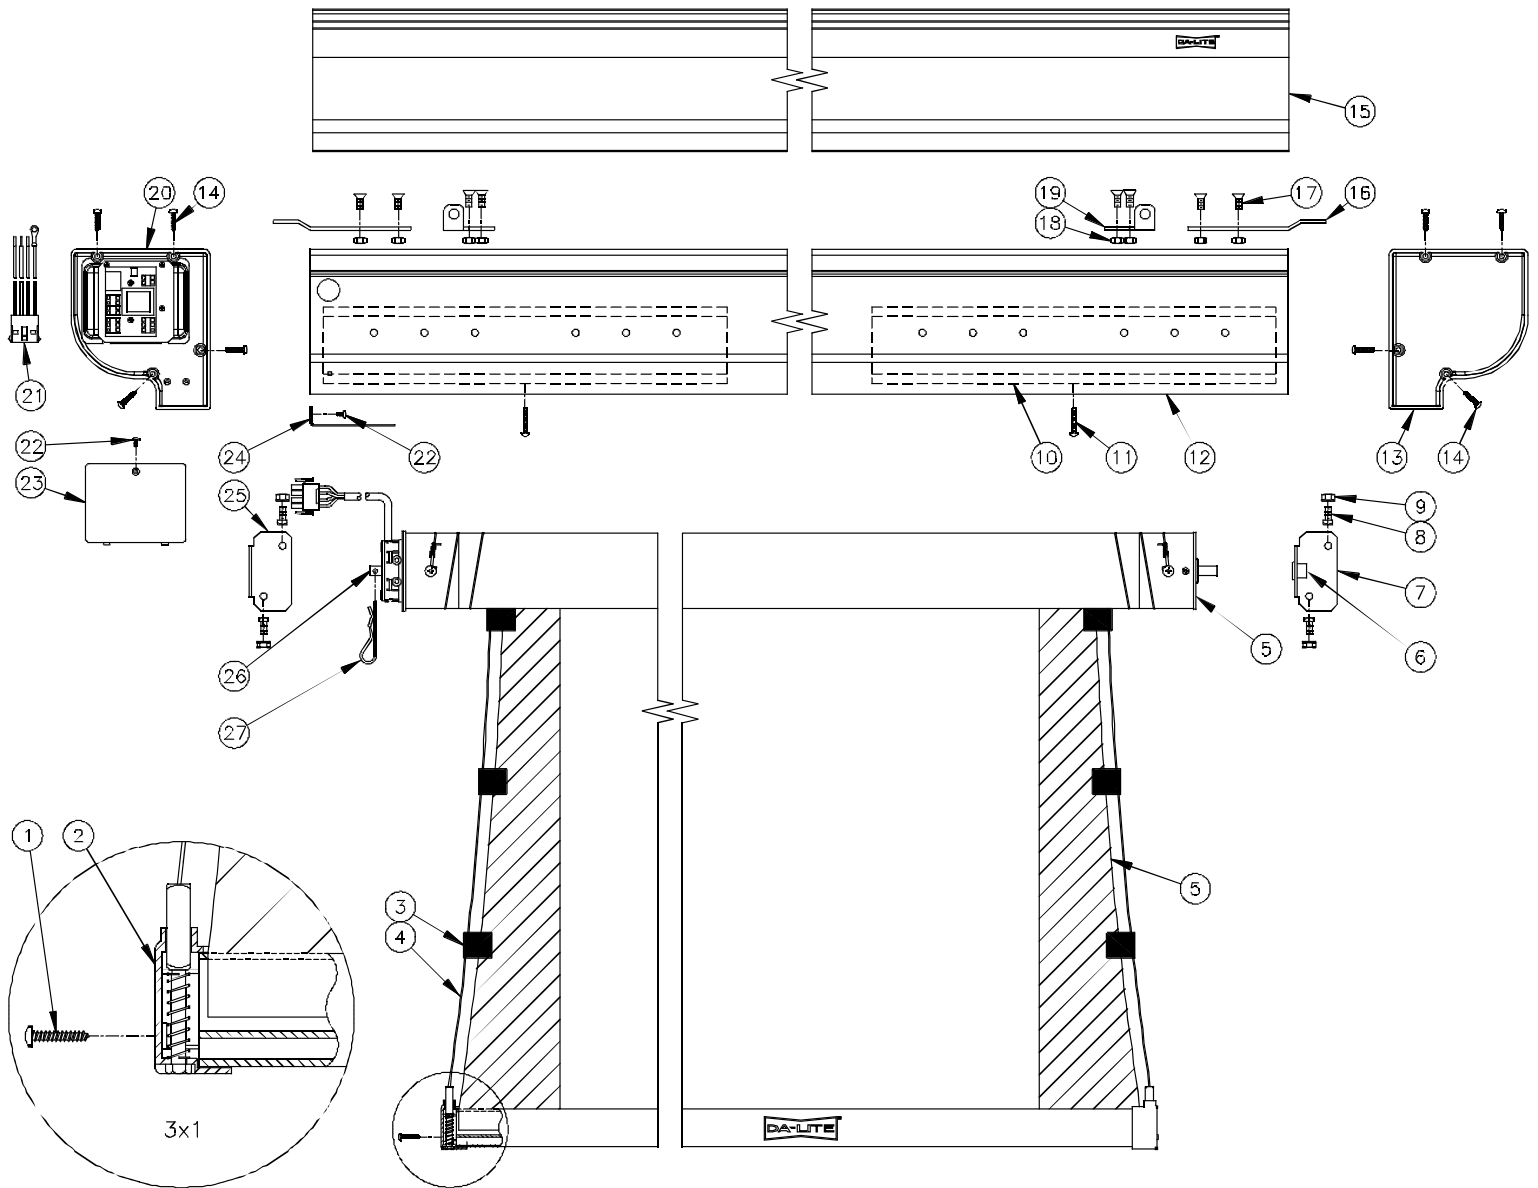

Tensioned Contour Electrol

Parts List

Diagram Number	Da-Lite Number	Description	Quantity Required	List Price Each
1	44839	Screw for slat cap assy.	4	\$0.27
2	92030	Slat cap assy. (includes #1)	2	\$9.15
3	10685	Tab		\$0.37
4	75658	Line, chalk and mason black (per foot). Figure one side at approximately height of fabric + 2' + any extra needed.	Per size	\$0.23
5		Fabric and roller assemblies include #2, 3 and 4. Add an "M" to the fabric and roller part number for screens with built in SCB-200. HDTV (16:9) Format		
	12748	Fabric and roller assy, Parallax Stratos 1.0 45" x 80" - 92" diag.	1	\$1,633.00
	11634	Fabric and roller assy, Parallax Pure 0.8 45" x 80" - 92" diag.	1	\$2,510.00
	22312	Fabric and roller assy, HD Progressive 0.6 45" x 80" - 92" diag.	1	\$1,555.00
	22313	Fabric and roller assy, HD Progressive 0.9 45" x 80" - 92" diag.	1	\$1,555.00
	22314	Fabric and roller assy, HD Progressive 1.1 45" x 80" - 92" diag.	1	\$1,555.00
	70887	Fabric and roller assy, HD Progressive 1.1 Perf 45" x 80" - 92" diag.	1	\$2,221.00
	90401	Fabric and roller assy, HD Progressive 1.1 Contrast 45" x 80" - 92" diag.	1	\$1,555.00
	29177	Fabric and roller assy, HD Progressive 1.3 45" x 80" - 92" diag.	1	\$1,555.00
	86514	Fabric and roller assy, HD Progressive ReView 0.9 45" x 80" - 92" diag.	1	\$1,555.00
	84695	Fabric and roller assy, Da-Mat 45" x 80" - 92" diag.	1	\$1,291.00
	86513	Fabric and roller assy, Da-Tex 45" x 80" - 92" diag.	1	\$1,376.00
	12750	Fabric and roller assy, Parallax Stratos 1.0 52" x 92" - 106" diag.	1	\$1,810.00
	11635	Fabric and roller assy, Parallax Pure 0.8 52" x 92" - 106" diag.	1	\$2,786.00
	22315	Fabric and roller assy, HD Progressive 0.6 52" x 92" - 106" diag.	1	\$1,724.00
	22316	Fabric and roller assy, HD Progressive 0.9 52" x 92" - 106" diag.	1	\$1,724.00
	22317	Fabric and roller assy, HD Progressive 1.1 52" x 92" - 106" diag.	1	\$1,724.00
	70888	Fabric and roller assy, HD Progressive 1.1 Perf 52" x 92" - 106" diag.	1	\$2,384.00
	90402	Fabric and roller assy, HD Progressive 1.1 Contrast 52" x 92" - 106" diag.	1	\$1,724.00
	29178	Fabric and roller assy, HD Progressive 1.3 52" x 92" - 106" diag.	1	\$1,724.00
	80661	Fabric and roller assy, HD Progressive ReView 0.9 52" x 92" - 106" diag.	1	\$1,724.00
	80314	Fabric and roller assy, Da-Mat 52" x 92" - 106" diag.	1	\$1,431.00
	86515	Fabric and roller assy, Da-Tex 52" x 92" - 106" diag.	1	\$1,523.00
	12751	Fabric and roller assy, Parallax Stratos 1.0 54" x 96" - 110" diag.	1	\$1,988.00
	11636	Fabric and roller assy, Parallax Pure 0.8 54" x 96" - 110" diag.	1	\$2,881.00
	22318	Fabric and roller assy, HD Progressive 0.6 54" x 96" - 110" diag.	1	\$1,893.00
	22319	Fabric and roller assy, HD Progressive 0.9 54" x 96" - 110" diag.	1	\$1,893.00
	22320	Fabric and roller assy, HD Progressive 1.1 54" x 96" - 110" diag.	1	\$1,893.00
	70889	Fabric and roller assy, HD Progressive 1.1 Perf 54" x 96" - 110" diag.	1	\$2,543.00
	95092	Fabric and roller assy, HD Progressive 1.1 Contrast 54" x 96" - 110" diag.	1	\$1,893.00
	29179	Fabric and roller assy, HD Progressive 1.3 54" x 96" - 110" diag.	1	\$1,893.00
	95097	Fabric and roller assy, HD Progressive ReView 0.9 54" x 96" - 110" diag.	1	\$1,893.00
	95088	Fabric and roller assy, Da-Mat 54" x 96" - 110" diag.	1	\$1,571.00
	95096	Fabric and roller assy, Da-Tex 54" x 96" - 110" diag.	1	\$1,676.00
	12752	Fabric and roller assy, Parallax Stratos 1.0 58" x 104" - 119" diag.	1	\$2,217.00
	11637	Fabric and roller assy, Parallax Pure 0.8 58" x 104" - 119" diag.	1	\$3,087.00
	22321	Fabric and roller assy, HD Progressive 0.6 58" x 104" - 119" diag.	1	\$2,111.00
	22322	Fabric and roller assy, HD Progressive 0.9 58" x 104" - 119" diag.	1	\$2,111.00
	22323	Fabric and roller assy, HD Progressive 1.1 58" x 104" - 119" diag.	1	\$2,111.00
	70890	Fabric and roller assy, HD Progressive 1.1 Perf 58" x 104" - 119" diag.	1	\$2,746.00
	90403	Fabric and roller assy, HD Progressive 1.1 Contrast 58" x 104" - 119" diag.	1	\$2,111.00
	29180	Fabric and roller assy, HD Progressive 1.3 58" x 104" - 119" diag.	1	\$2,111.00
	80662	Fabric and roller assy, HD Progressive ReView 0.9 58" x 104" - 119" diag.	1	\$2,111.00
	80317	Fabric and roller assy, Da-Mat 58" x 104" - 119" diag.	1	\$1,752.00