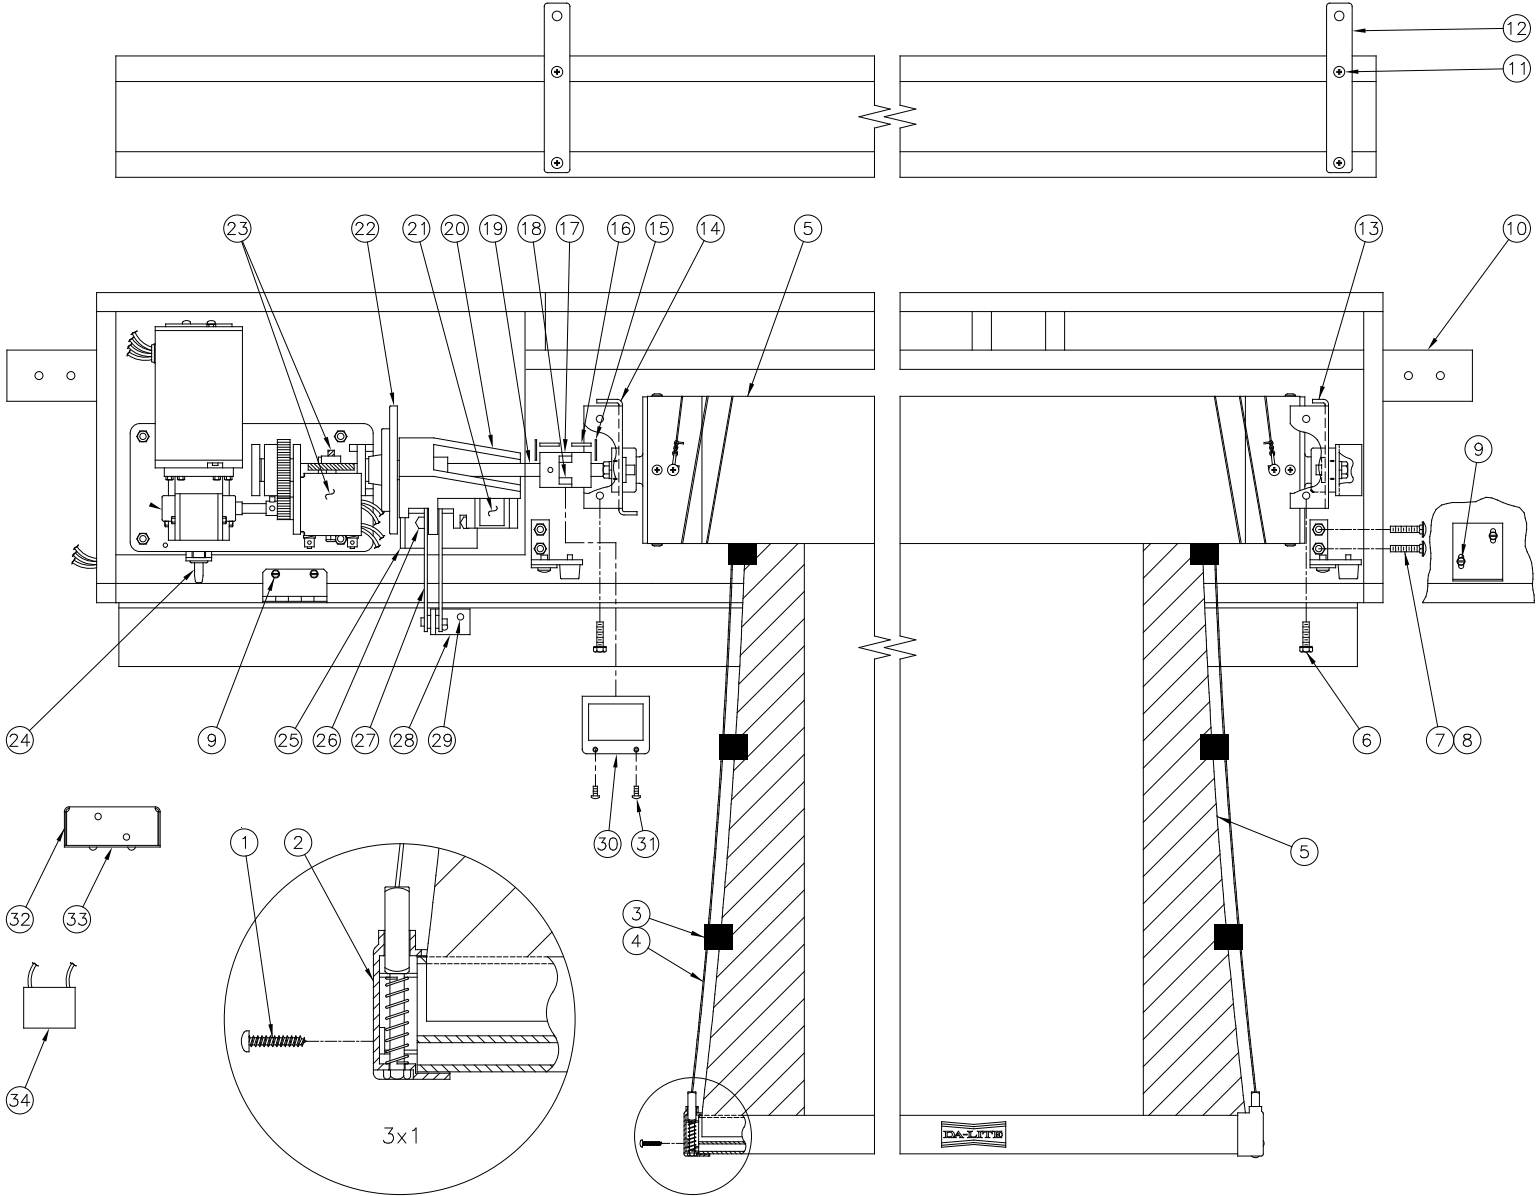

Diagram Number	Da-Lite Number	Description	Quantity Required	List Price Each
1	44839	Screw for slat cap assy.	4	\$0.27
2	92030	Slat cap assy. (includes #1)	2	\$9.15
3	10685	Tab	14-40	\$0.37
4	75658	Line, chalk and mason black (per foot). Figure one side at approximately height of fabric + 2' + any extra needed.	Per size	\$0.23
5		Fabric and roller assemblies include #2, 3 and 4		
	81264	Fabric and roller assy., Da-Mat 60" x 60"	1	\$823.00
	86414	Fabric and roller assy., Da-Tex 60" x 60"	1	\$1,230.00
	81267	Fabric and roller assy., Da-Mat 70" x 70"	1	\$904.00
	86416	Fabric and roller assy., Da-Tex 70" x 70"	1	\$1,351.00
	81270	Fabric and roller assy., Da-Mat 84" x 84"	1	\$996.00
	86418	Fabric and roller assy., Da-Tex 84" x 84"	1	\$1,489.00
	81273	Fabric and roller assy., Da-Mat 6' x 8'	1	\$1,103.00
	86420	Fabric and roller assy., Da-Tex 6' x 8'	1	\$1,636.00
	81276	Fabric and roller assy., Da-Mat 8' x 8'	1	\$1,204.00
	86422	Fabric and roller assy., Da-Tex 8' x 8'	1	\$1,798.00
	81279	Fabric and roller assy., Da-Mat 7' x 9'	1	\$1,324.00
	86424	Fabric and roller assy., Da-Tex 7' x 9'	1	\$1,981.00
	81282	Fabric and roller assy., Da-Mat 9' x 9'	1	\$1,457.00
	86426	Fabric and roller assy., Da-Tex 9' x 9'	1	\$2,177.00
	84706	Fabric and roller assy., Da-Mat 8' x 10'	1	\$1,493.00
	86428	Fabric and roller assy., Da-Tex 8' x 10'	1	\$2,231.00
	84709	Fabric and roller assy., Da-Mat 10' x 10'	1	\$1,528.00
	86430	Fabric and roller assy., Da-Tex 10' x 10'	1	\$2,285.00
	84712	Fabric and roller assy., Da-Mat 9' x 12'	1	\$1,568.00
	86432	Fabric and roller assy., Da-Tex 9' x 12'	1	\$2,345.00
	37628	Fabric and roller assy., Da-Mat 12' x 12'	1	\$1,636.00
	37633	Fabric and roller assy., Da-Tex 12' x 12'	1	\$2,451.00
	80577	Fabric and roller assy., Da-Mat 43" x 57" - 72" diag.	1	\$823.00
	86434	Fabric and roller assy., Da-Tex 43" x 57" - 72" diag.	1	\$1,230.00
	80580	Fabric and roller assy., Da-Mat 50" x 67" - 84" diag.	1	\$904.00
	86435	Fabric and roller assy., Da-Tex 50" x 67" - 84" diag.	1	\$1,351.00
	80583	Fabric and roller assy., Da-Mat 60" x 80" - 100" diag.	1	\$996.00
	86436	Fabric and roller assy., Da-Tex 60" x 80" - 100" diag.	1	\$1,489.00
	80586	Fabric and roller assy., Da-Mat 69" x 92" - 120" diag.	1	\$1,103.00
	86437	Fabric and roller assy., Da-Tex 69" x 92" - 120" diag.	1	\$1,636.00
	80589	Fabric and roller assy., Da-Mat 87" x 116" - 150" diag.	1	\$1,493.00
	86438	Fabric and roller assy., Da-Tex 87" x 116" - 150" diag.	1	\$2,231.00
	82691	Fabric and roller assy., Da-Mat 108" x 144" - 180" diag.	1	\$1,568.00
	86439	Fabric and roller assy., Da-Tex 108" x 144" - 180" diag.	1	\$2,345.00
	82694	Fabric and roller assy., Da-Mat 120" x 160" - 200" diag.	1	\$1,934.00
	86441	Fabric and roller assy., Da-Tex 120" x 160" - 200" diag.	1	\$2,591.00
	84715	Fabric and roller assy., Da-Mat 45" x 80" - 92" diag.	1	\$885.00
	86443	Fabric and roller assy., Da-Tex 45" x 80" - 92" diag.	1	\$1,376.00
	80592	Fabric and roller assy., Da-Mat 52" x 92" - 106" diag.	1	\$982.00
	86445	Fabric and roller assy., Da-Tex 52" x 92" - 106" diag.	1	\$1,523.00
	95098	Fabric and roller assy., Da-Mat 54" x 96" - 110" diag.	1	\$1,083.00
	95106	Fabric and roller assy., Da-Tex 54" x 96" - 110" diag.	1	\$1,676.00
	80595	Fabric and roller assy., Da-Mat 58" x 104" - 119" diag.	1	\$1,215.00
	86446	Fabric and roller assy., Da-Tex 58" x 104" - 119" diag.	1	\$1,867.00