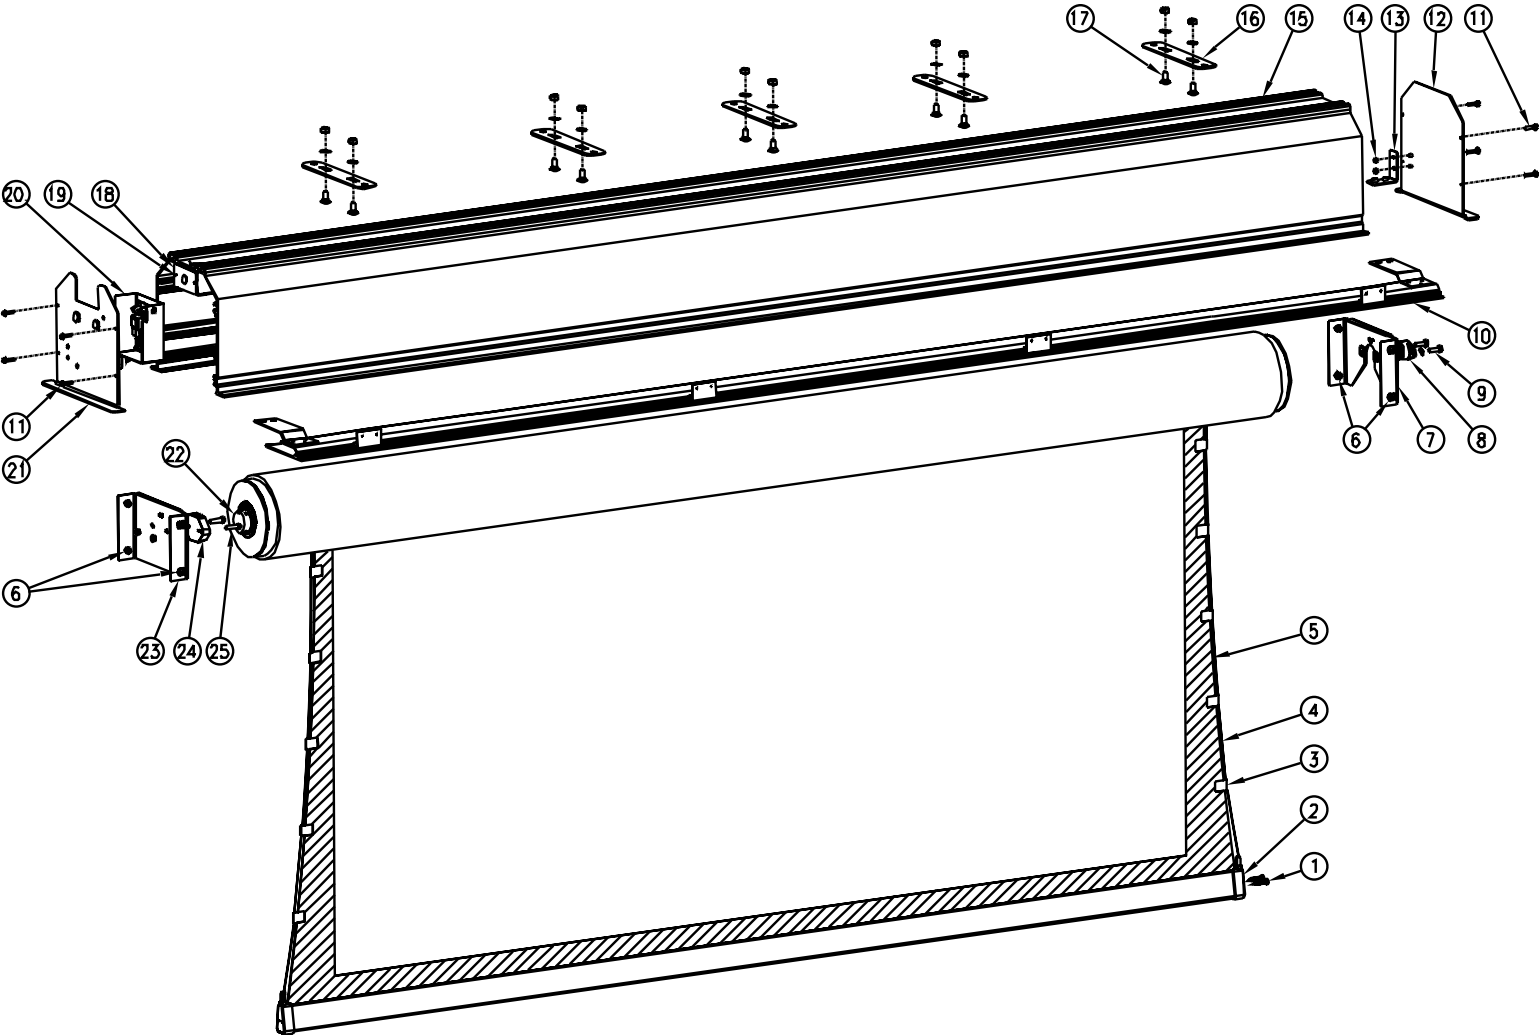

# Tensioned Large Advantage Electrol

Parts List

Diagram Number	Da-Lite Number	Description	Quantity Required	List Price Each
1	44839	Screw for slat cap assy.	4	\$0.25
2	98895	Slat cap assy. (includes #1)	2	\$13.50
3	10685	Tab	14-40	\$0.33
4	75658	Line, chalk and mason black (per foot). Figure one side at approximately height of fabric + 2' + any extra needed.	Per size	\$0.21
5		Fabric and roller assemblies include #2, 3 and 4 HDTV (16:9) Format		
	12764	Fabric and roller assy., Parallax Stratos 1.0 108" x 192" - 220" HD diag.	1	\$3,483.00
	22361	Fabric and roller assy., HD Progressive 0.9 108" x 192" - 220" HD diag.	1	\$3,317.00
	22362	Fabric and roller assy., HD Progressive 1.1 108" x 192" - 220" HD diag.	1	\$3,317.00
	39359	Fabric and roller assy., HD Progressive 1.1 Contrast 108" x 192" - 220" HD diag.	1	\$3,317.00
	29196	Fabric and roller assy., HD Progressive 1.3 108" x 192" - 220" HD diag.	1	\$3,317.00
	39355	Fabric and roller assy., Da-Mat 108" x 192" - 220" HD diag.	1	\$2,568.00
	39356	Fabric and roller assy., High Contrast Da-Mat 108" x 192" - 220" HD diag.	1	\$2,568.00
	39360	Fabric and roller assy., Da-Tex 108" x 192" - 220" HD diag.	1	\$3,047.00
	39361	Fabric and roller assy., Dual Vision 108" x 192" - 220" HD diag.	1	\$3,047.00
	12765	Fabric and roller assy., Parallax Stratos 1.0 121" x 216" - 247" diag.	1	\$3,926.00
	22363	Fabric and roller assy., HD Progressive 0.9 121" x 216" - 247" diag.	1	\$3,739.00
	22364	Fabric and roller assy., HD Progressive 1.1 121" x 216" - 247" diag.	1	\$3,739.00
	36813	Fabric and roller assy., HD Progressive 1.1 Contrast 121" x 216" - 247" diag.	1	\$3,739.00
	29197	Fabric and roller assy., HD Progressive 1.3 121" x 216" - 247" diag.	1	\$3,739.00
	36809	Fabric and roller assy., Da-Mat 121" x 216" - 247" diag.	1	\$2,641.00
	36810	Fabric and roller assy., High Contrast Da-Mat 121" x 216" - 247" diag.	1	\$2,641.00
	36814	Fabric and roller assy., Da-Tex 121" x 216" - 247" diag.	1	\$3,405.00
	36815	Fabric and roller assy., Dual Vision 121" x 216" - 247" diag.	1	\$3,405.00
	12766	Fabric and roller assy., Parallax Stratos 1.0 135" x 240" - 275" diag.	1	\$4,314.00
	22353	Fabric and roller assy., HD Progressive 0.9 135" x 240" - 275" diag.	1	\$4,109.00
	22354	Fabric and roller assy., HD Progressive 1.1 135" x 240" - 275" diag.	1	\$4,109.00
	36820	Fabric and roller assy., HD Progressive 1.1 Contrast 135" x 240" - 275" diag.	1	\$4,109.00
	29198	Fabric and roller assy., HD Progressive 1.3 135" x 240" - 275" diag.	1	\$4,109.00
	36816	Fabric and roller assy., Da-Mat 135" x 240" - 275" diag.	1	\$2,897.00
	36817	Fabric and roller assy., High Contrast Da-Mat 135" x 240" - 275" diag.	1	\$2,897.00
	36821	Fabric and roller assy., Da-Tex 135" x 240" - 275" diag.	1	\$3,717.00
	36822	Fabric and roller assy., Dual Vision 135" x 240" - 275" diag.	1	\$3,717.00
	12767	Fabric and roller assy., Parallax Stratos 1.0 146" x 260" - 298" diag.	1	\$4,555.00
	22355	Fabric and roller assy., HD Progressive 0.9 146" x 260" - 298" diag.	1	\$4,338.00
	22356	Fabric and roller assy., HD Progressive 1.1 146" x 260" - 298" diag.	1	\$4,338.00
	36827	Fabric and roller assy., HD Progressive 1.1 Contrast 146" x 260" - 298" diag.	1	\$4,338.00
	29199	Fabric and roller assy., HD Progressive 1.3 146" x 260" - 298" diag.	1	\$4,338.00
	36823	Fabric and roller assy., Da-Mat 146" x 260" - 298" diag.	1	\$3,035.00
	36824	Fabric and roller assy., High Contrast Da-Mat 146" x 260" - 298" diag.	1	\$3,035.00
	36828	Fabric and roller assy., Da-Tex 146" x 260" - 298" diag.	1	\$3,844.00
	36829	Fabric and roller assy., Dual Vision 146" x 260" - 298" diag.	1	\$3,844.00