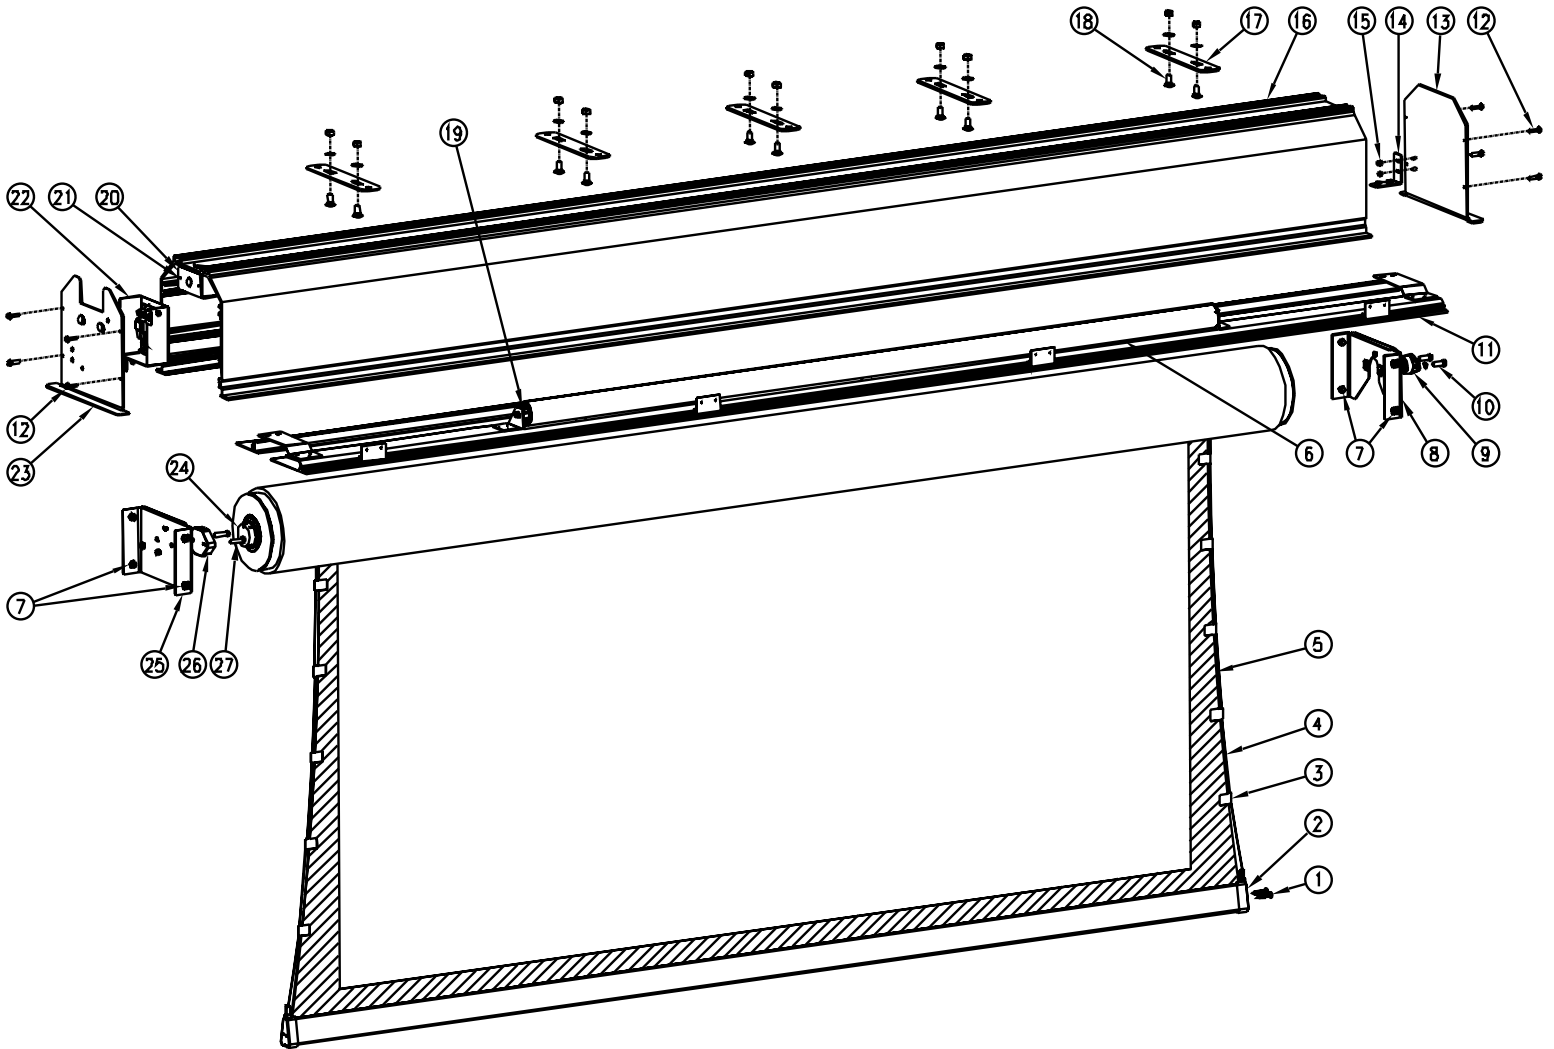

Tensioned Large Advantage Deluxe Electrol

Parts List

Diagram Number	Da-Lite Number	Description	Quantity Required	List Price Each
1	44839	Screw for slat cap assy.	4	\$0.25
2	98895	Slat cap assy. (includes #1)	2	\$13.50
3	10685	Tab	14-40	\$0.33
4	75658	Line, chalk and mason black (per foot). Figure one side at approximately height of fabric + 2' + any extra needed	Per size	\$0.21
5		Fabric and roller assemblies include #2, 3 and 4		
		HDTV (16:9) Format		
	12764	Fabric and roller assy., Parallax Stratos 1.0 108" x 192" - 220" HD diag.	1	\$3,483.00
	22361	Fabric and roller assy., HD Progressive 0.9 108" x 192" - 220" HD diag.	1	\$3,317.00
	22362	Fabric and roller assy., HD Progressive 1.1 108" x 192" - 220" HD diag.	1	\$3,317.00
	39359	Fabric and roller assy., HD Progressive 1.1 Contrast 108" x 192" - 220" HD diag.	1	\$3,317.00
	29196	Fabric and roller assy., HD Progressive 1.3 108" x 192" - 220" HD diag.	1	\$3,317.00
	39355	Fabric and roller assy., Da-Mat 108" x 192" - 220" HD diag.	1	\$2,568.00
	39356	Fabric and roller assy., High Contrast Da-Mat 108" x 192" - 220" HD diag.	1	\$2,568.00
	39360	Fabric and roller assy., Da-Tex 108" x 192" - 220" HD diag.	1	\$3,047.00
	39361	Fabric and roller assy., Dual Vision 108" x 192" - 220" HD diag.	1	\$3,047.00