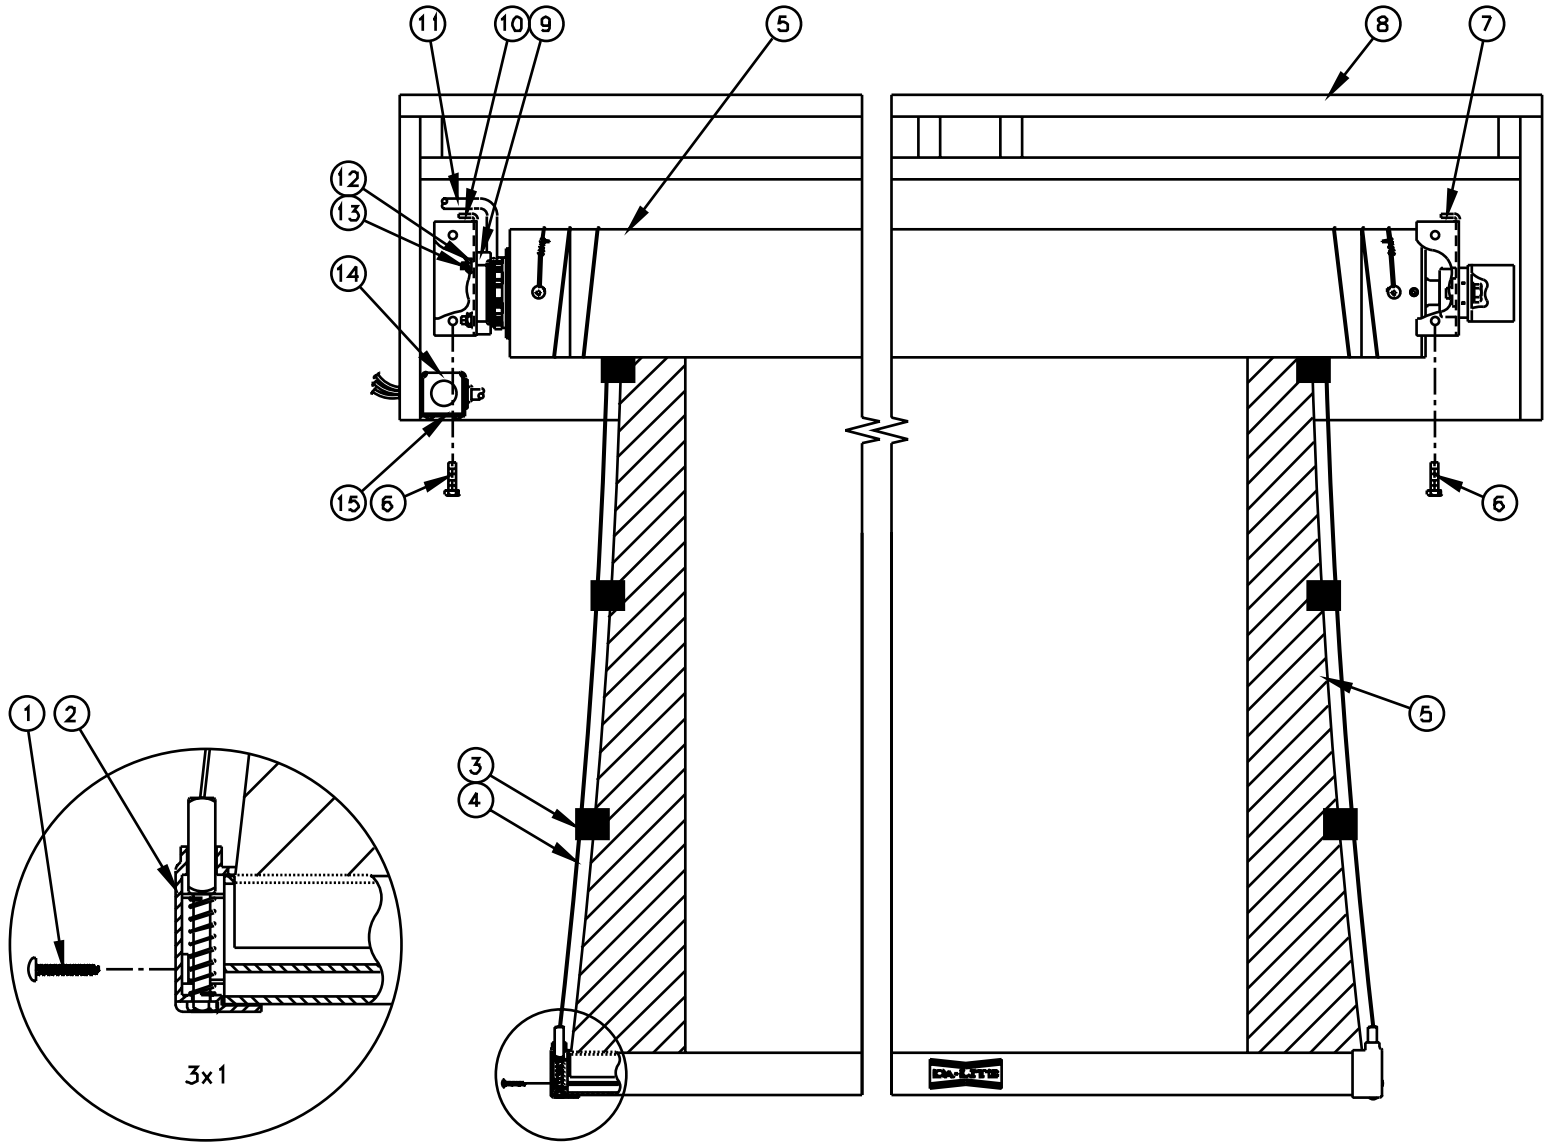

Tensioned Professional Electrol

Parts List

Diagram Number	Da-Lite Number	Description	Quantity Required	List Price Each
1	44839	Screw for slat cap assy.	4	\$0.27
2	98895	Slat cap assy. (includes #1)	2	\$40.00
3	10685	Tab	24-44	\$0.37
4	75658	Line, chalk and mason black (per foot). Figure one side at approximately height of fabric + 2' + any extra needed.	Per size	\$0.23
5		Fabric and roller assemblies include #2, 3 and 4		
		HDTV (16:9) Format		
	99548	Fabric and roller assy., Da-Mat 92" x 164" - 188" diag.	1	\$2,543.00
	99553	Fabric and roller assy., Da-Tex 92" x 164" - 188" diag.	1	\$2,902.00
	99554	Fabric and roller assy., HD Progressive ReView 0.9 92" x 164" - 188" diag.	1	\$3,086.00
	99671	Fabric and roller assy., Da-Mat 108" x 192" - 220" HD diag.	1	\$3,013.00
	99676	Fabric and roller assy., Da-Tex 108" x 192" - 220" HD diag.	1	\$3,359.00
	99677	Fabric and roller assy., HD Progressive ReView 0.9 108" x 192" - 220" HD diag.	1	\$3,657.00
	36809	Fabric and roller assy., Da-Mat 121" x 216" - 247" diag.	1	\$4,076.00
	36814	Fabric and roller assy., Da-Tex 121" x 216" - 247" diag.	1	\$4,505.00
	36815	Fabric and roller assy., HD Progressive ReView 0.9 121" x 216" - 247" diag.	1	\$4,946.00
	36816	Fabric and roller assy., Da-Mat 135" x 240" - 275" diag.	1	\$4,479.00
	36821	Fabric and roller assy., Da-Tex 135" x 240" - 275" diag.	1	\$4,918.00
	36822	Fabric and roller assy., HD Progressive ReView 0.9 135" x 240" - 275" diag.	1	\$5,436.00
	36823	Fabric and roller assy., Da-Mat 146" x 260" - 298" diag.	1	\$4,730.00
	36828	Fabric and roller assy., Da-Tex 146" x 260" - 298" diag.	1	\$5,086.00
	36829	Fabric and roller assy., HD Progressive ReView 0.9 146" x 260" - 298" diag.	1	\$5,740.00
		Video (4:3) Format		
	99589	Fabric and roller assy., Da-Mat 108" x 144" - 180" diag.	1	\$2,060.00
	99594	Fabric and roller assy., Da-Tex 108" x 144" - 180" diag.	1	\$2,693.00
	99596	Fabric and roller assy., Da-Mat 120" x 160" - 200" diag.	1	\$2,680.00
	99601	Fabric and roller assy., Da-Tex 120" x 160" - 200" diag.	1	\$2,962.00
	99534	Fabric and roller assy., Da-Mat 126" x 168" - 210" diag.	1	\$2,899.00
	99539	Fabric and roller assy., Da-Tex 126" x 168" - 210" diag.	1	\$3,257.00
	99541	Fabric and roller assy., Da-Mat 132" x 176" - 220" diag.	1	\$3,117.00
	99546	Fabric and roller assy., Da-Tex 132" x 176" - 220" diag.	1	\$3,480.00
	99664	Fabric and roller assy., Da-Mat 144" x 192" - 240" diag.	1	\$3,345.00
	99669	Fabric and roller assy., Da-Tex 144" x 192" - 240" diag.	1	\$3,731.00
	36802	Fabric and roller assy., Da-Mat 162" x 216" - 270" diag.	1	\$4,206.00
	36807	Fabric and roller assy., Da-Tex 162" x 216" - 270" diag.	1	\$3,856.00
6	83501	Screw for roller bracket	8	\$0.60
7	83010	Roller bracket, pin end	1	\$16.55
	83017	Bearing, flange	1	\$50.00
8	99974	Wood box assy. For 180" diag. screens	1	\$1,410.00
	99976	Wood box assy. for 210" diag. screens	1	\$1,678.00
	99978	Wood box assy. for 240" diag. screens	1	\$1,745.00
	99975	Wood box assy. for 200" diag. screens	1	\$1,546.00
	99977	Wood box assy. for 220" diag. screens	1	\$1,715.00
	35623	Wood box assy. for 270" diag. screens	1	\$1,817.00
	99979	Wood box assy. for 188" diag. screens	1	\$1,678.00
	99980	Wood box assy. for 220" HD diag. screens	1	\$1,745.00
	35624	Wood box assy. for 247" diag. screens	1	\$1,771.00
	35625	Wood box assy. for 275" diag. screens	1	\$1,932.00