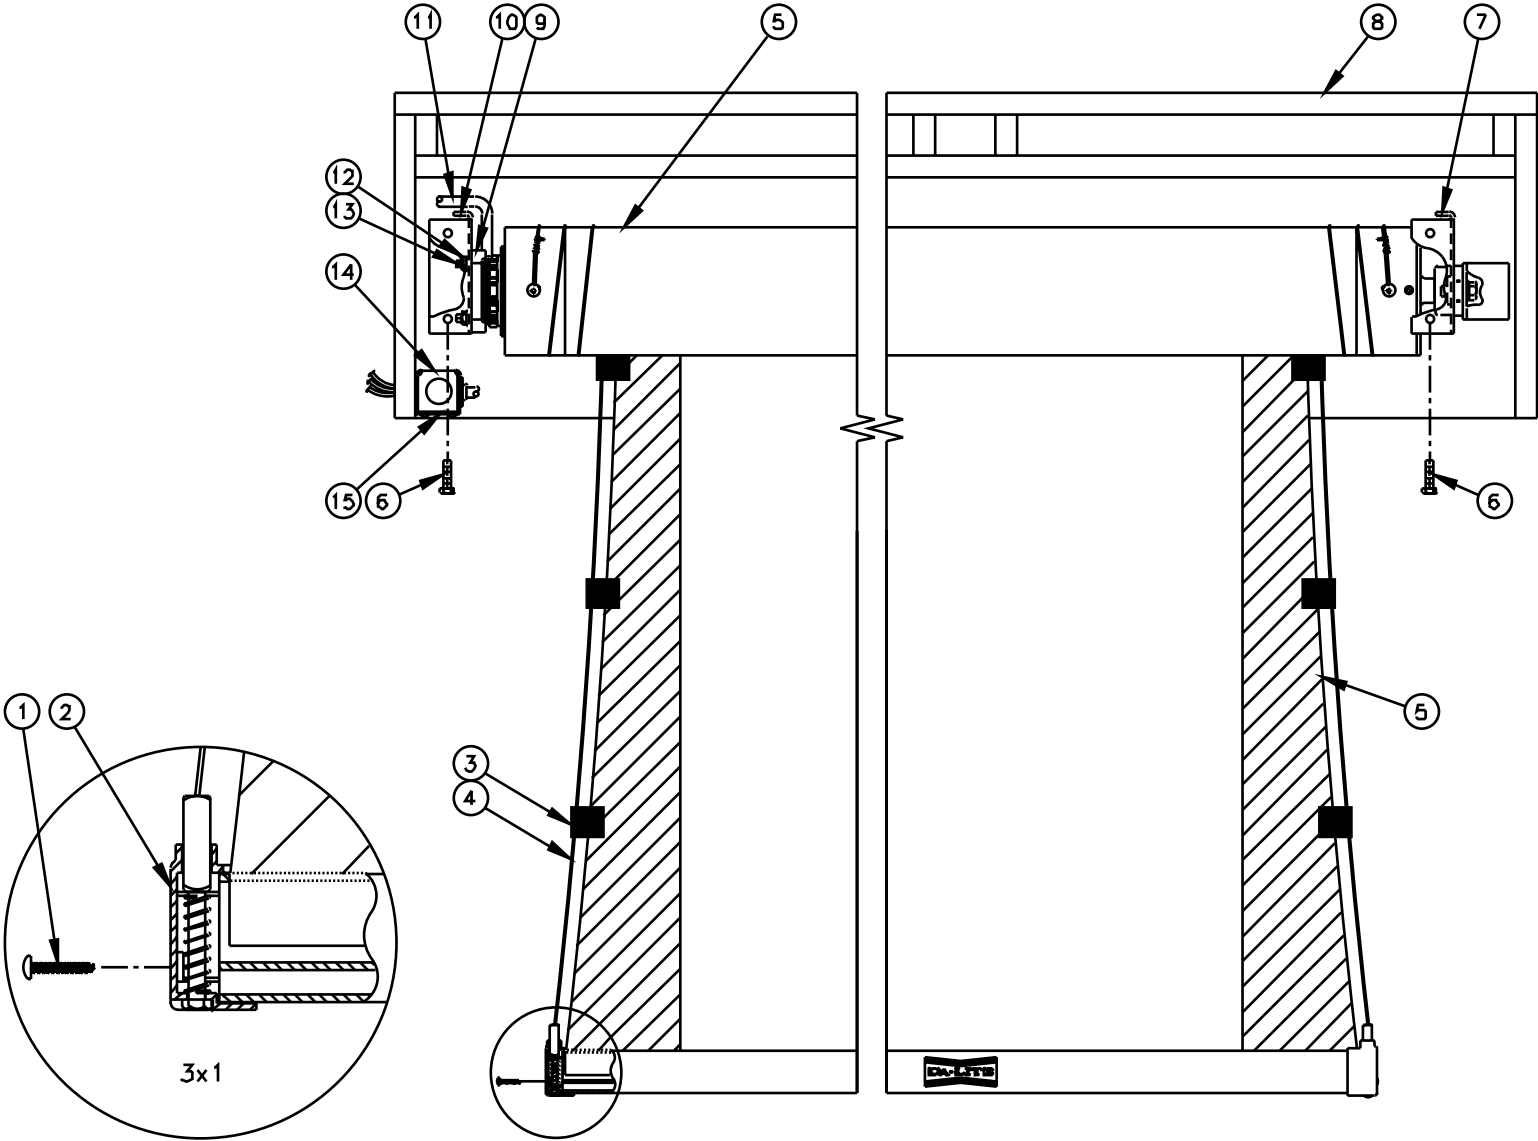

# Tensioned Professional Electrol

Parts List

Diagram Number	Da-Lite Number	Description	Quantity Required	List Price Each
1	44839	Screw for slat cap assy.	4	\$0.25
2	98895	Slat cap assy. (includes #1)	2	\$13.50
3	10685	Tab	24-44	\$0.33
4	75658	Line, chalk and mason black (per foot). Figure one side at approximately height of fabric + 2' + any extra needed.	Per size	\$0.21
5		Fabric and roller assemblies include #2, 3 and 4		
		HDTV (16:9) Format		
	99548	Fabric and roller assy., Da-Mat 92" x 164" - 188" diag.	1	\$1,890.00
	99549	Fabric and roller assy., High Contrast Da-Mat 92" x 164" - 188" diag.	1	\$1,890.00
	99553	Fabric and roller assy., Da-Tex 92" x 164" - 188" diag.	1	\$2,632.00
	99554	Fabric and roller assy., Dual Vision 92" x 164" - 188" diag.	1	\$2,632.00
	99671	Fabric and roller assy., Da-Mat 108" x 192" - 220" HD diag.	1	\$2,568.00
	99672	Fabric and roller assy., High Contrast Da-Mat 108" x 192" - 220" HD diag.	1	\$2,568.00
	99676	Fabric and roller assy., Da-Tex 108" x 192" - 220" HD diag.	1	\$3,047.00
	99677	Fabric and roller assy., Dual Vision 108" x 192" - 220" HD diag.	1	\$3,047.00
	36809	Fabric and roller assy., Da-Mat 121" x 216" - 247" diag.	1	\$2,641.00
	36810	Fabric and roller assy., High Contrast Da-Mat 121" x 216" - 247" diag.	1	\$2,641.00
	36814	Fabric and roller assy., Da-Tex 121" x 216" - 247" diag.	1	\$3,405.00
	36815	Fabric and roller assy., Dual Vision 121" x 216" - 247" diag.	1	\$3,405.00
	36816	Fabric and roller assy., Da-Mat 135" x 240" - 275" diag.	1	\$2,897.00
	36817	Fabric and roller assy., High Contrast Da-Mat 135" x 240" - 275" diag.	1	\$2,897.00
	36821	Fabric and roller assy., Da-Tex 135" x 240" - 275" diag.	1	\$3,717.00
	36822	Fabric and roller assy., Dual Vision 135" x 240" - 275" diag.	1	\$3,717.00
	36823	Fabric and roller assy., Da-Mat 146" x 260" - 298" diag.	1	\$3,035.00
	36824	Fabric and roller assy., High Contrast Da-Mat 146" x 260" - 298" diag.	1	\$3,035.00
	36828	Fabric and roller assy., Da-Tex 146" x 260" - 298" diag.	1	\$3,844.00
	36829	Fabric and roller assy., Dual Vision 146" x 260" - 298" diag.	1	\$3,844.00
		Video (4:3) Format		
	99589	Fabric and roller assy., Da-Mat 108" x 144" - 180" diag.	1	\$1,634.00
	99590	Fabric and roller assy., High Contrast Da-Mat 108" x 144" - 180" diag.	1	\$1,634.00
	99594	Fabric and roller assy., Da-Tex 108" x 144" - 180" diag.	1	\$2,443.00
	99595	Fabric and roller assy., Dual Vision 108" x 144" - 180" diag.	1	\$2,443.00
	99596	Fabric and roller assy., Da-Mat 120" x 160" - 200" diag.	1	\$1,799.00
	99597	Fabric and roller assy., High Contrast Da-Mat 120" x 160" - 200" diag.	1	\$1,799.00
	99601	Fabric and roller assy., Da-Tex 120" x 160" - 200" diag.	1	\$2,687.00
	99602	Fabric and roller assy., Dual Vision 120" x 160" - 200" diag.	1	\$2,687.00
	99534	Fabric and roller assy., Da-Mat 126" x 168" - 210" diag.	1	\$2,101.00
	99535	Fabric and roller assy., High Contrast Da-Mat 126" x 168" - 210" diag.	1	\$2,101.00
	99539	Fabric and roller assy., Da-Tex 126" x 168" - 210" diag.	1	\$2,954.00
	99540	Fabric and roller assy., Dual Vision 126" x 168" - 210" diag.	1	\$2,954.00
	99541	Fabric and roller assy., Da-Mat 132" x 176" - 220" diag.	1	\$2,461.00
	99542	Fabric and roller assy., High Contrast Da-Mat 132" x 176" - 220" diag.	1	\$2,461.00
	99546	Fabric and roller assy., Da-Tex 132" x 176" - 220" diag.	1	\$3,156.00
	99547	Fabric and roller assy., Dual Vision 132" x 176" - 220" diag.	1	\$3,156.00