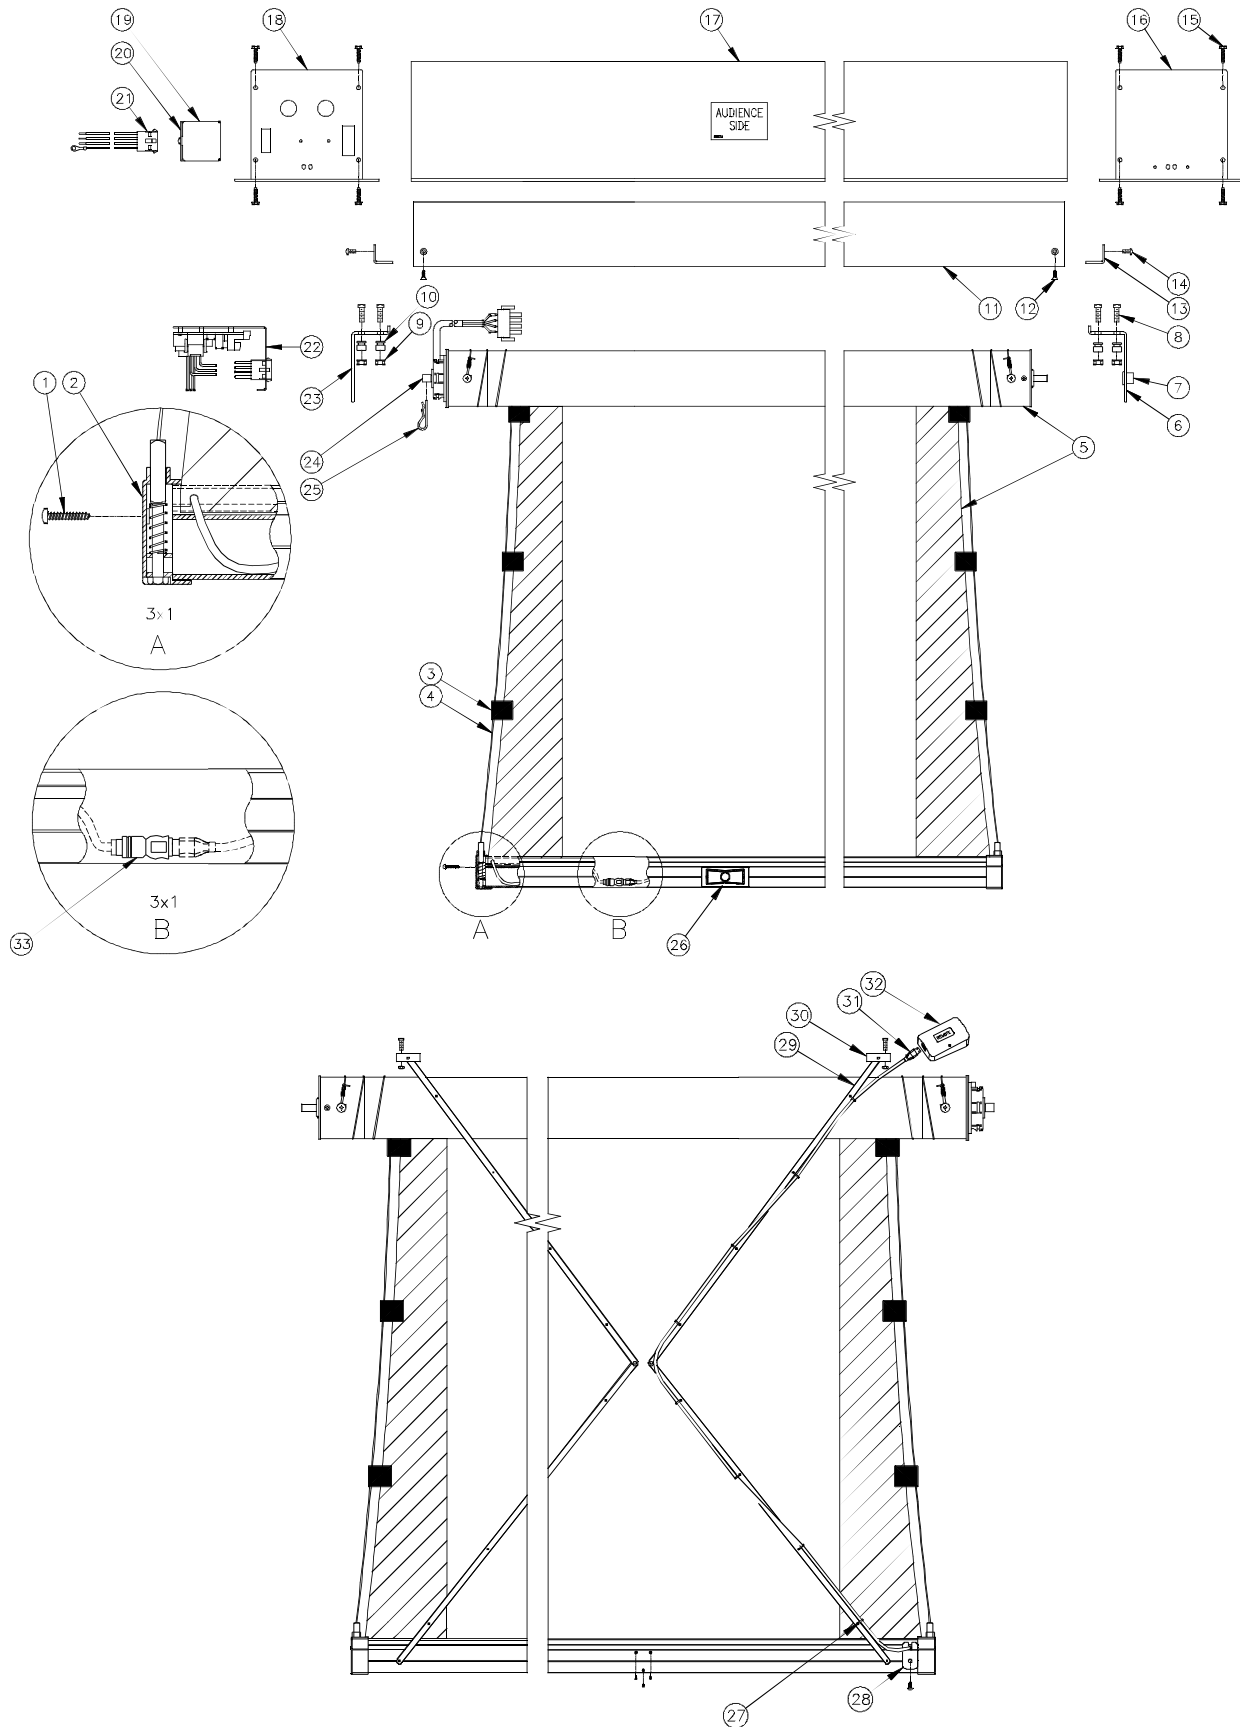

ViewShare Tensioned Advantage Electrol

Parts List

Diagram Number	Da-Lite Number	Description	Quantity Required	List Price Each
1	44839	Screw for slat cap assy.	4	\$0.25
2	24613	Slat cap assy. (includes #1)	2	\$8.30
3	94680	Tab pre 5-16	14-40	\$0.33
	10685	Tab 5-16 and later		\$0.33
4	75658	Line, chalk and mason black (per foot). Figure one side at approximately height of fabric + 2' + any extra needed	Per size	\$0.21
5		Fabric and roller assemblies include #1, 2, 3, 4, 23, 24, 27, 28, 29, 30, 31, 32, and 35. Add an "M" to the fabric and roller part number for screens with built in SCB-200		
		HDTV (16:9) Format		
	24002FLS	Motorized, fabric and roller, Retrofit, HD Progressive 0.9 45" x 80" - 92" diag.	1	\$5,657.00
	24003FLS	Motorized, fabric and roller, Retrofit, HD Progressive 1.1 45" x 80" - 92" diag.	1	\$5,657.00
	24008FLS	Motorized, fabric and roller, Retrofit, HD1.1 Contrast 45" x 80" - 92" diag.	1	\$5,657.00
	24725FLS	Motorized, fabric and roller, Retrofit, HD Progressive 1.3 45" x 80" - 92" diag.	1	\$5,657.00
	24004FLS	Motorized, fabric and roller, Retrofit, Da-Mat 45" x 80" - 92" diag.	1	\$4,896.00
	24005FLS	Motorized, fabric and roller, Retrofit, High Contrast Da-Mat 45" x 80" - 92" diag.	1	\$4,896.00
	24009FLS	Motorized, fabric and roller, Retrofit, HD Progressive 0.9 52" x 92" - 106" diag.	1	\$6,016.00
	24010FLS	Motorized, fabric and roller, Retrofit, HD Progressive 1.1 52" x 92" - 106" diag.	1	\$6,016.00
	24015FLS	Motorized, fabric and roller, Retrofit, HD1.1 Contrast 52" x 92" - 106" diag.	1	\$6,016.00
	24726FLS	Motorized, fabric and roller, Retrofit, HD Progressive 1.3 52" x 92" - 106" diag.	1	\$6,016.00
	24011FLS	Motorized, fabric and roller, Retrofit, Da-Mat 52" x 92" - 106" diag.	1	\$5,184.00
	24012FLS	Motorized, fabric and roller, Retrofit, High Contrast Da-Mat 52" x 92" - 106" diag.	1	\$5,184.00
	24016FLS	Motorized, fabric and roller, Retrofit, HD Progressive 0.9 54" x 96" - 110" diag.	1	\$6,140.00
	24017FLS	Motorized, fabric and roller, Retrofit, HD Progressive 1.1 54" x 96" - 110" diag.	1	\$6,140.00
	24022FLS	Motorized, fabric and roller, Retrofit, HD1.1 Contrast 54" x 96" - 110" diag.	1	\$6,140.00
	24727FLS	Motorized, fabric and roller, Retrofit, HD Progressive 1.3 54" x 96" - 110" diag.	1	\$6,140.00
	24018FLS	Motorized, fabric and roller, Retrofit, Da-Mat 54" x 96" - 110" diag.	1	\$5,283.00
	24019FLS	Motorized, fabric and roller, Retrofit, High Contrast Da-Mat 54" x 96" - 110" diag.	1	\$5,283.00
	24023FLS	Motorized, fabric and roller, Retrofit, HD Progressive 0.9 58" x 104" - 119" diag.	1	\$6,438.00
	24024FLS	Motorized, fabric and roller, Retrofit, HD Progressive 1.1 58" x 104" - 119" diag.	1	\$6,438.00
	24029FLS	Motorized, fabric and roller, Retrofit, HD1.1 Contrast 58" x 104" - 119" diag.	1	\$6,438.00
	24728FLS	Motorized, fabric and roller, Retrofit, HD Progressive 1.3 58" x 104" - 119" diag.	1	\$6,438.00
	24025FLS	Motorized, fabric and roller, Retrofit, Da-Mat 58" x 104" - 119" diag.	1	\$5,519.00
	24026FLS	Motorized, fabric and roller, Retrofit, High Contrast Da-Mat 58" x 104" - 119" diag.	1	\$5,519.00
	24030FLS	Motorized, fabric and roller, Retrofit, HD Progressive 0.9 65" x 116" - 133" diag.	1	\$6,851.00
	24031FLS	Motorized, fabric and roller, Retrofit, HD Progressive 1.1 65" x 116" - 133" diag.	1	\$6,851.00
	24036FLS	Motorized, fabric and roller, Retrofit, HD1.1 Contrast 65" x 116" - 133" diag.	1	\$6,851.00
	24729FLS	Motorized, fabric and roller, Retrofit, HD Progressive 1.3 65" x 116" - 133" diag.	1	\$6,851.00
	24032FLS	Motorized, fabric and roller, Retrofit, Da-Mat 65" x 116" - 133" diag.	1	\$5,850.00
	24033FLS	Motorized, fabric and roller, Retrofit, High Contrast Da-Mat 65" x 116" - 133" diag.	1	\$5,850.00
		Wide (16:10) Format		
	24037FLS	Motorized, fabric and roller, Retrofit, HD Progressive 0.9 50" x 80" - 94" diag.	1	\$5,657.00
	24038FLS	Motorized, fabric and roller, Retrofit, HD Progressive 1.1 50" x 80" - 94" diag.	1	\$5,657.00
	24043FLS	Motorized, fabric and roller, Retrofit, HD1.1 Contrast 50" x 80" - 94" diag.	1	\$5,657.00
	24730FLS	Motorized, fabric and roller, Retrofit, HD Progressive 1.3 50" x 80" - 94" diag.	1	\$5,657.00
	24039FLS	Motorized, fabric and roller, Retrofit, Da-Mat 50" x 80" - 94" diag.	1	\$4,896.00
	24040FLS	Motorized, fabric and roller, Retrofit, High Contrast Da-Mat 50" x 80" - 94" diag.	1	\$4,896.00
	24044FLS	Motorized, fabric and roller, Retrofit, HD Progressive 0.9 57 1/2" x 92" - 109" diag.	1	\$6,024.00
	24045FLS	Motorized, fabric and roller, Retrofit, HD Progressive 1.1 57 1/2" x 92" - 109" diag.	1	\$6,024.00