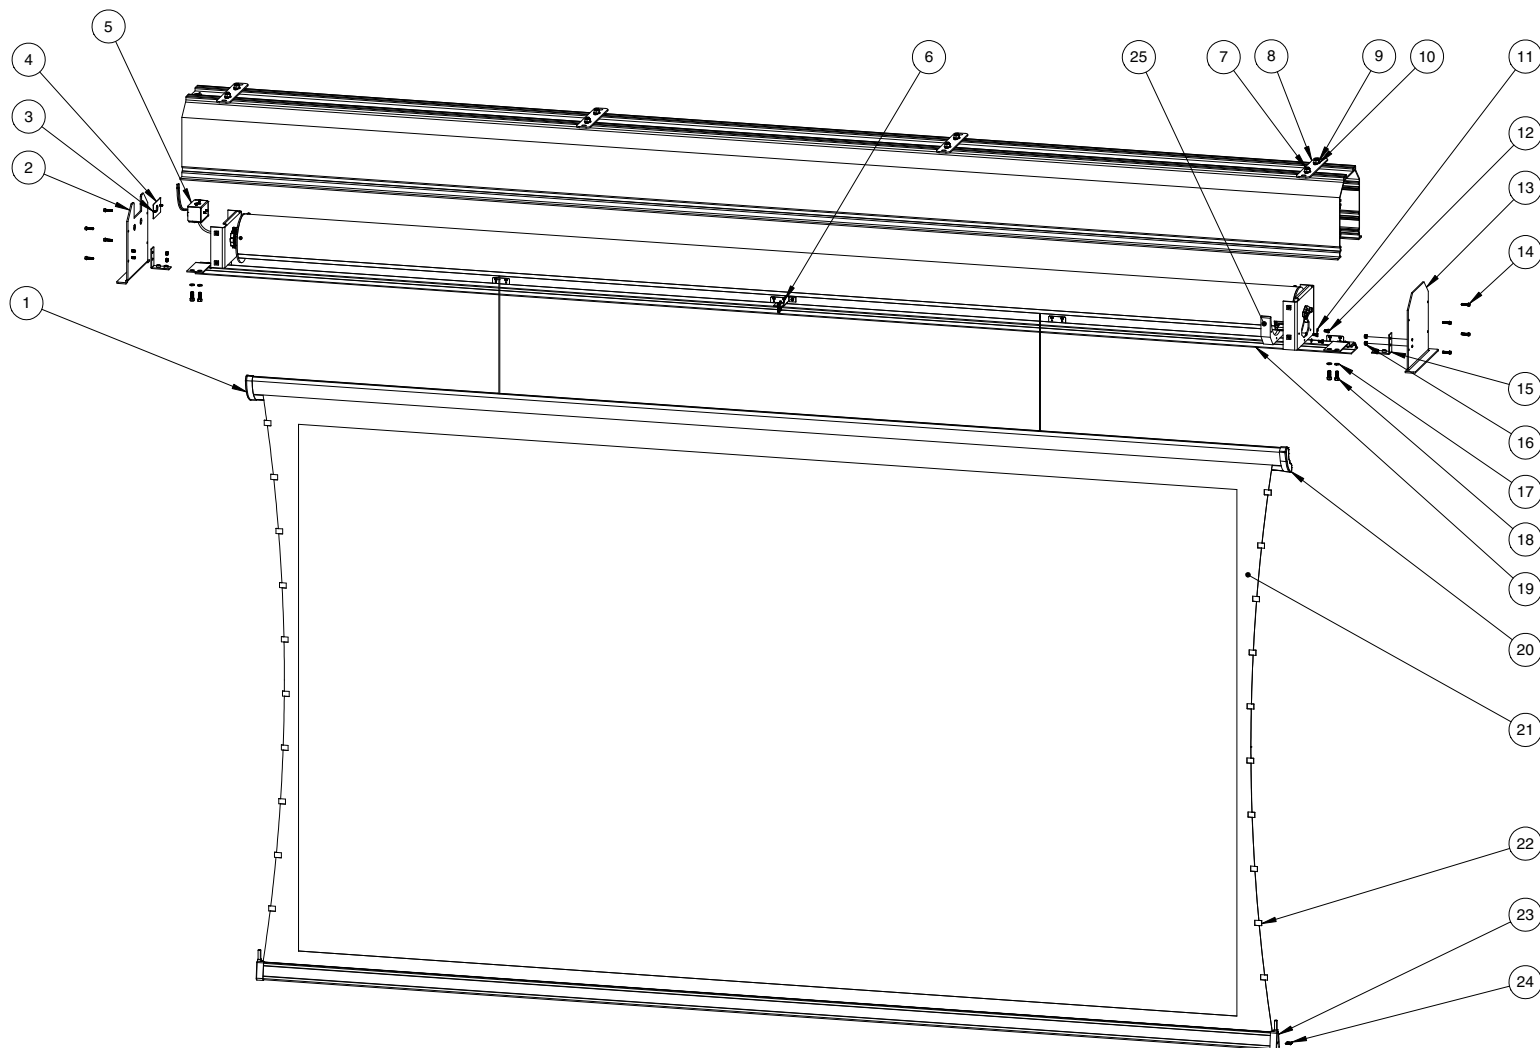

Wireline Advantage Electrol

Parts List

Diagram Number	Da-Lite Number	Description	Quantity Required	List Price Each
1	29383	End cap for left side of batten	1	\$12.40
2	29354	End cap for motor side of case	1	\$48.60
3	94082	Screw to attach motor side end cap	4	\$0.14
4	35915	Junction box cover	1	\$2.10
5	35914	Junction box base	1	\$12.00
6	29241	Bracket for door support	1	\$24.80
7	38040	Bolt to attach hanger bracket	Varies	\$1.50
8	35882	Hanger bracket	Varies	\$9.30
9	38041	Nut to attach hanger bracket	Varies	\$0.45
10	44842	Washer for hanger bracket	Varies	\$0.31
11	46307	Washer for pin end bracket	3	\$0.11