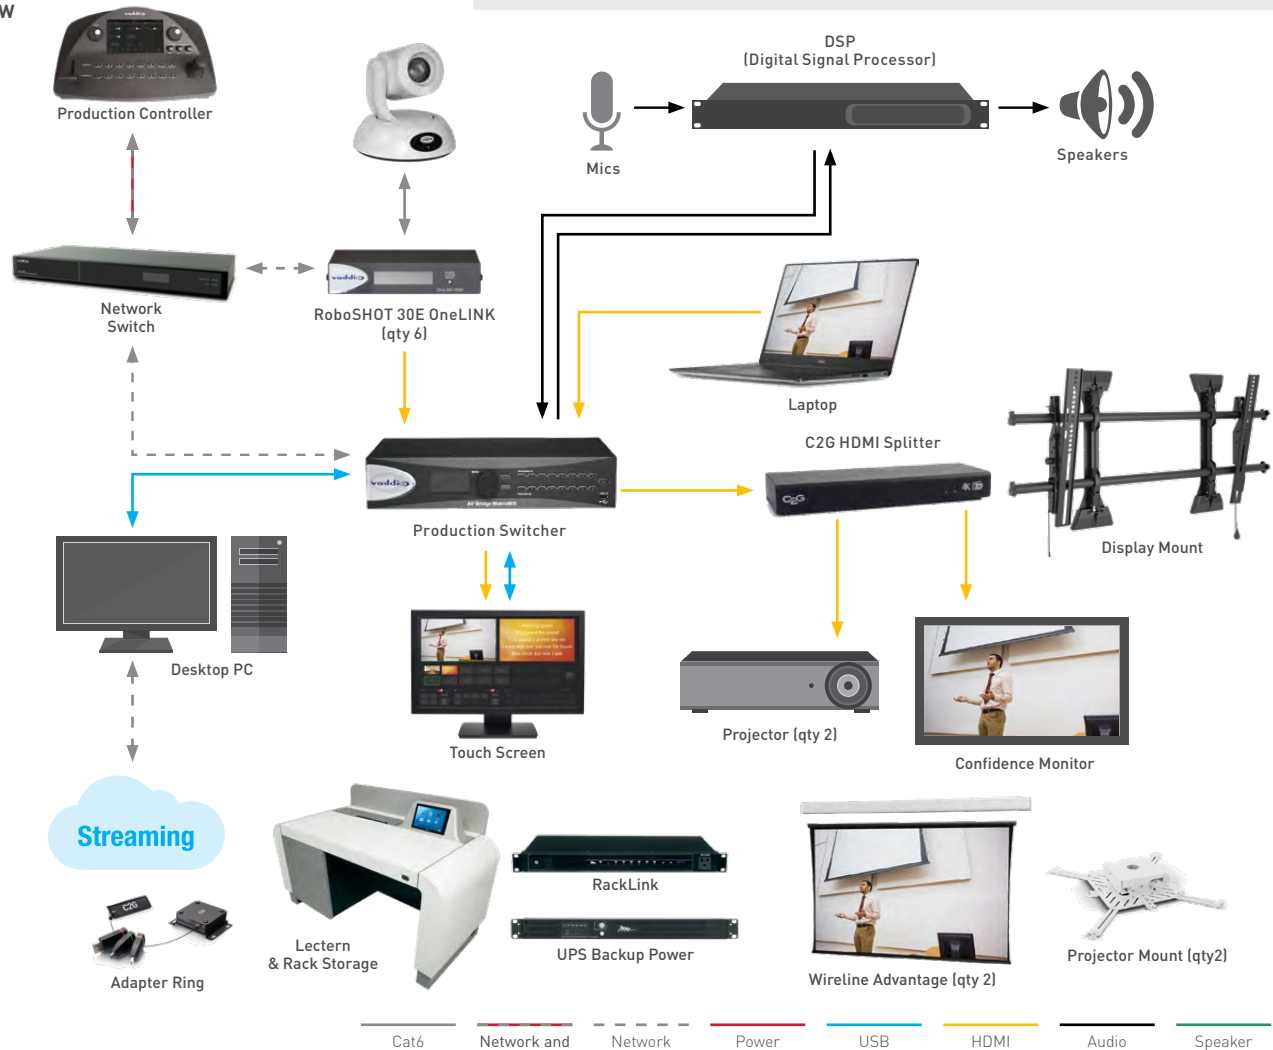

AUDITORIUM SOLUTION

Part Numbers

- Vaddio AV Bridge MatrixMIX Production System
(Includes PCC MatrixMIX and AV Bridge MatrixMIX) **999-5660-500**
- Vaddio RoboSHOT 30E HDBT OneLINK HDMI System (qty 6) **999-99630-100W**
- Vaddio TeleTouch 27" USB Touch-Screen **999-80000-027**
- Chief Display Mount **LTM1U**
- Chief Projector Mount (qty 2) **VCTUW**
- Chief Vibration Isolating Coupler (qty 2) **CMA348W**
- Da-Lite Wireline Advantage Screen (qty 2) **29875**
- Middle Atlantic Lectern L7 Series **L7-F61A-WD-SLHA7**
- Middle Atlantic Premium+ PDU with RackLink **RLNK-P915R**
- Middle Atlantic Premium Series UPS Backup Power **UPS-1000R-8IP**
- Luxul Network Switch **AMS-2624P**
- C2G HDMI Splitter **41394**
- C2G 100' Cat 6 Plenum Cable (qty 3) **15276**
- C2G 50' Cat6 Plenum Cable (qty 3) **15274**
- C2G 15' Cat6 Cable (qty 8) **22016**
- C2G 50' HDMI Plenum Cable (qty 2) **41453**
- C2G 10' HDMI Cable (qty 9) **56784**
- C2G 10' USB 3.0 Cable **54175**
- C2G 100' HDMI Plenum Cable **41455**
- C2G Retractable Table Box Mount 4K HDMI Adapter Ring **29880**

Kick it Up a Notch

'No-Touch' Camera Angle Changes

WHY: Professors focus on the lecture not the tech with solutions like a step mat and sensor kit that automatically change the camera angle.

Presenter Tracking

WHY: Gives you the ability to move around the room automatically while the camera follows you.

Why We Love It

- Multi-functional solutions combines switching, advanced camera control & graphics mixing
- Multiple cameras provide ability to set presets in several locations
- Creates automation for audience engagement with video overlays & triggers
- For large lecture halls, auditoriums, executive board rooms, lecture capture, video conferencing & live streaming