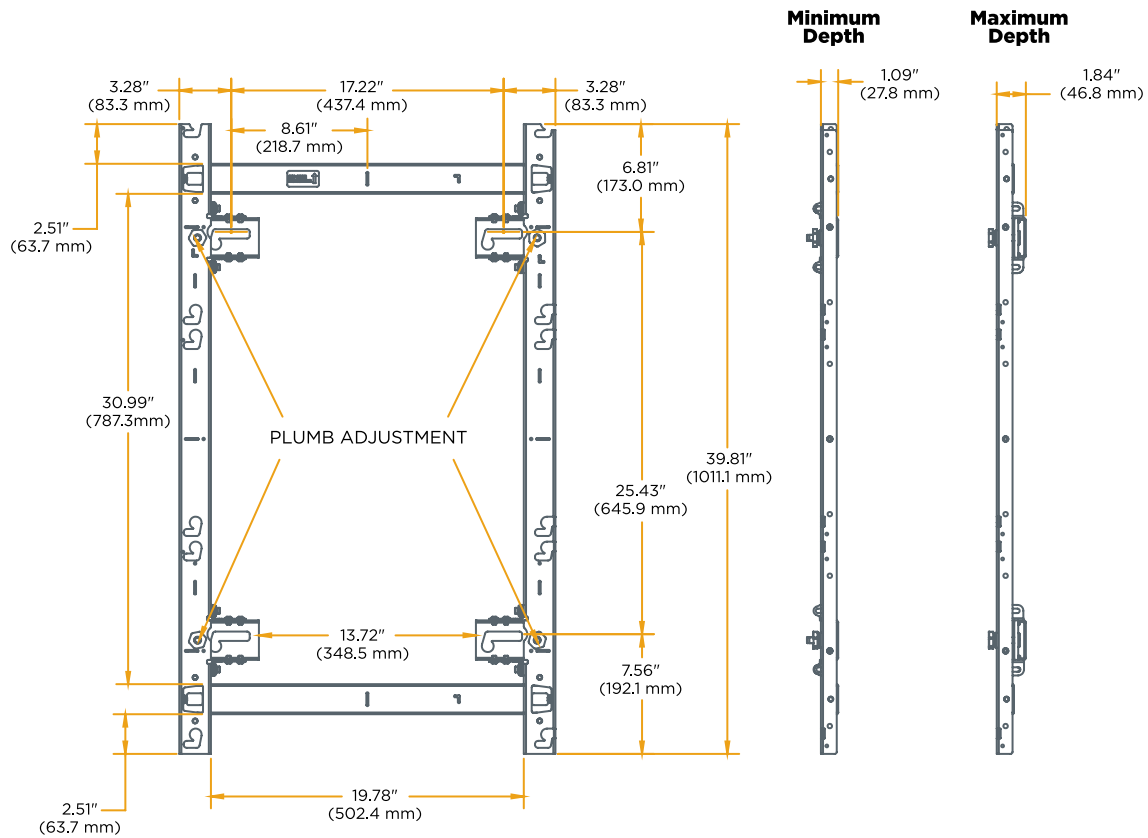

- Integrated plumb adjust of 0.75" (19 mm) compensates for imperfections in the wall
- Depth range including panel between 3.59 - 4.34 (91 - 110 mm) for low-profile result
- Keyhole slots allow for fast and easy mount installation
- Offset display mounting slots protect LED sides from damaging friction
- Modular system supports creative video wall design and simplifies specification
- Standard, off-the-shelf solution set means product is stockable and ready to ship - no custom lead times

**Z-axis plumb**  
adjustments compensate for wall imperfections to achieve perfectly flat mounting surfaces

**Friendly Clearances**  
provide the needed freedom for aligning fine pixel pitch LED displays

**Low-profile design**  
accommodates minimum depth wall requirements

**Side Lock Screws**  
lockout LED configuration eliminating cabinet movement

## SPECIFICATIONS

Model	Configuration	Height (A)	Width (B)	Depth Range (C)	Depth Range with Display	Plumb Adjustment	Mounting Point Distance (D)	Center Opening (E)
TIL1X2PT	1x2	26.41" (671 mm)	23.78" (604 mm)	1.09 - 1.84" (28 - 47 mm)	3.59- 5.34" (92-110 mm)	0.75" (19 mm)	12.04" (306 mm)	17.6" ( 447 mm)
TIL1X3PT	1x3	39.8" (1011 mm)					25.43" (646 mm)	30.99" (787 mm)
TIL1X4PT	1x4	53.19" (1351 mm)					38.82" (986 mm)	44.39" (1128 mm)