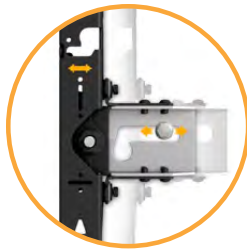

## FOR LG LAS FINE-PITCH AND LEYARD TVF SERIES

Chief's new TILED™ Series is a modular, LED mounting system designed to support creative video wall configurations and simplify specification. The system includes three mounts supporting 2, 3 or 4 LED displays that connect together to form a seamless video wall.

- Integrated plumb adjust of 0.75" (19 mm) compensates for imperfections in the wall
- Depth range including panel between 3.59 - 4.34 (91 - 110 mm) for low-profile result
- Keyhole slots allow for fast and easy mount installation
- Offset display mounting slots protect LED sides from damaging friction
- Modular system supports creative video wall design and simplifies specification
- Standard, off-the-shelf solution set means product is stockable and ready to ship - no custom lead times

**EASY TO SPECIFY.**

**EASY TO ORDER.**

**EASY TO INSTALL.**

**X-axis lateral shift**  
adjustments enables perfect LED positioning

**Y-axis vertical shift**  
adjustments provide perfect cabinet-to-cabinet alignment

**Z-axis plumb**  
adjustments compensate for wall imperfections to achieve perfectly flat mounting surfaces

**Friendly Clearances**  
provide the needed freedom for aligning fine pixel pitch LED displays