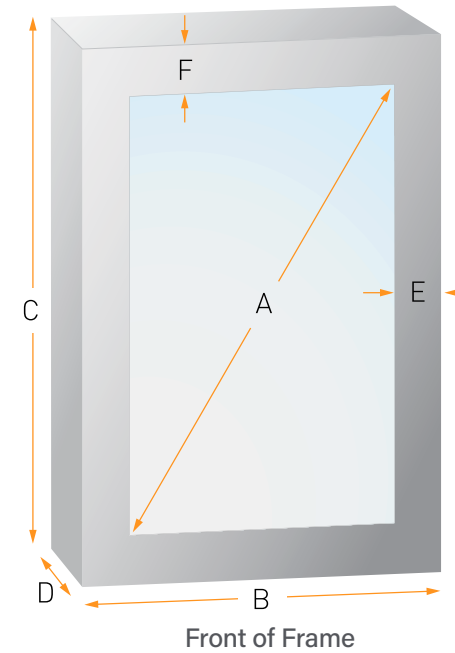

Model	Color	Weight Capacity	Mounting Patterns	Max Display Depth	Max TV Width	Max TV Height	Image Diagonal (A)	Overall Width (B)	Overall Height (C)	Overall Depth (D)	Side Bezels (E)	Top/Bottom Bezels (F)
LW40UB	Black	100 lbs (45.3 kg)	200 x 200 mm 300 x 300 mm 400 x 400 mm	3.4 (86.4mm)	38.2 (970.3 mm)	23.4 (594.4 mm)	40"	42.0" (1066.8 mm)	27.3" (692.2 mm)	J = L - K - 1/2"	3.95" (100.3 mm)	3.83" (97.2 mm)
LW40UW	White						2.7" (68.6 mm)				3.43" (87 mm)	
LW42UB	Black						2.5" (63.5 mm)				3.18" (80.6 mm)	
LW42UW	White						5.48" (139.1 mm)				4.85" (123.2 mm)	
LW43UB	Black	125 lbs (56.7 kg)	200 x 200 mm 300 x 300 mm 400 x 400 mm	3.4" (86.4mm)	51.75" (1314.5 mm)	32" (762.0 mm)	49"	53.25" (1352.5 mm)	33.5" (850.9 mm)	J = L - K - 1/2"	5.1" (128.9 mm)	4.6" (116.8 mm)
LW43UW	White						2.78" (70.6 mm)				3.33" (84.5 mm)	
LW49UB	Black						4.65" (118.1 mm)				4.27" (108.3 mm)	
LW49UW	White						2.45" (62.2 mm)				3.02" (76.6 mm)	
LW50UB	Black	175 lbs (79.4 kg)	300 x 300 mm 400 x 400 mm 600 x 400 mm 600 x 600 mm	3.4" (86.4mm)	63" (1600.2 mm)	36.5" (927.1 mm)	50"	65.5" (1663.7 mm)	40.1" (1019.3 mm)	J = L - K - 1/2"	2.78" (70.6 mm)	3.33" (84.5 mm)
LW50UW	White						4.65" (118.1 mm)				4.27" (108.3 mm)	
LW55UB	Black						2.45" (62.2 mm)				3.02" (76.6 mm)	
LW55UW	White						2.5" (63.5 mm)				3.06" (77.8 mm)	
LW65UB	Black	175 lbs (79.4 kg)	300 x 300 mm 400 x 400 mm 600 x 400 mm 600 x 600 mm	3.4" (86.4mm)	63" (1600.2 mm)	36.5" (927.1 mm)	55"	70" (1778 mm)	42.6" (1082.7 mm)	J = L - K - 1/2"	2.5" (63.5 mm)	3.06" (77.8 mm)
LW65UW	White						4.65" (118.1 mm)				4.27" (108.3 mm)	
LW70UB	Black						2.45" (62.2 mm)				3.02" (76.6 mm)	
LW70UW	White						2.5" (63.5 mm)				3.06" (77.8 mm)	

SPECIFICATIONS

Orientation: Portrait and Landscape

Exterior Frame Depth Range: 3 - 5" (76 - 127mm)

On-Wall Storage Depth (J): Dependent on depth of display and desired frame depth; see Side of Frame view and below equations for details.

- Overall Kiosk Depth: $D = 1.25" + K$
- On-Wall Storage Depth: $J = D - K - 3/4"$