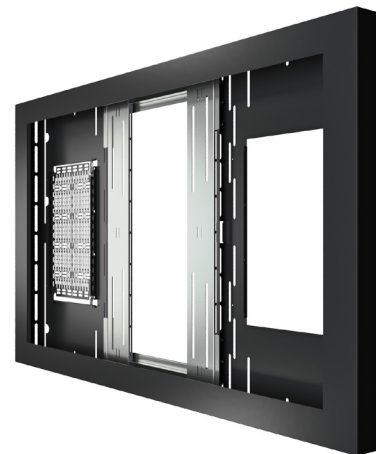

Note: Add "G" to end of SKUs for bonded 5/32" (4 mm) tempered glass providing protection for your LCD display.

AV STORAGE CAPACITIES

Image diagonals 40" - 48"
(H x W x D) 20" x 28.1" x 5.84"
(508 mm x 715 mm x 148 mm)

Image diagonals 49" - 55"
(H x W x D) 16.7" x 32.1" x 5.84"
(423 mm x 814 mm x 148 mm)

IMPACT SERIES™

ON-WALL KIOSKS

The Impact™ On-Wall Kiosk brings a sleek aesthetic to complement a variety of environments. A depth-adjustable exterior frame allows for a variety of displays to be used. Reversible hinges help avoid installation and service obstructions, and the exclusive design keeps the display mounted to the frame when opened, providing unparalleled service and maintenance access.

Chief's newest Landscape On-Wall Kiosk includes a scissor-arm extension providing unparalleled service and maintenance access by extending the display up to 8" (203 mm) from the wall. A large interior area accommodates Chief PAC in-wall boxes and other storage components for clean, aesthetic cable management and organization.