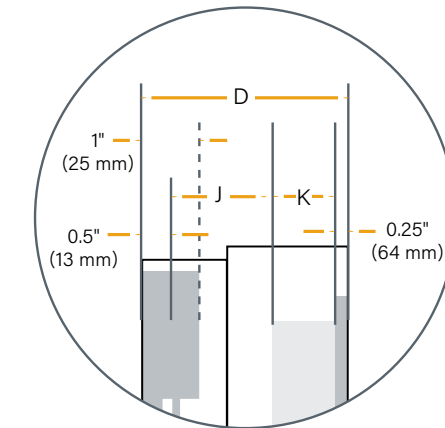

Model	Color	Weight Capacity	Mounting Patterns	Max Display Depth	Max TV Width	Max TV Height	Image Diagonal (A)	Overall Width (B)	Overall Height (C)	Overall Depth (D)	Side Bezels (E)	Top/Bottom Bezels (F)
LW40UB	Black	100 lbs (45.3 kg)	200 x 200 mm 300 x 300 mm 400 x 400 mm	3.4 (86.4mm)	38.2 (970.3 mm)	23.4 (594.4 mm)	40"	42.0" (1066.8 mm)	27.3" (692.2 mm)	J = L - K - 1/2"	3.95" (100.3 mm)	3.83" (97.2 mm)
LW40UW	White						2.7" (68.6 mm)				3.43" (87 mm)	
LW42UB	Black						2.5" (63.5 mm)				3.18" (80.6 mm)	
LW42UW	White						5.48" (139.1 mm)				4.85" (123.2 mm)	
LW43UB	Black	125 lbs (56.7 kg)	200 x 200 mm 300 x 300 mm 400 x 400 mm	3.4" (86.4mm)	51.75" (1314.5 mm)	32" (762.0 mm)	49"	53.25" (1352.5 mm)	33.5" (850.9 mm)	J = L - K - 1/2"	5.1" (128.9 mm)	4.6" (116.8 mm)
LW43UW	White						2.78" (70.6 mm)				3.33" (84.5 mm)	
LW49UB	Black						4.65" (118.1 mm)				4.27" (108.3 mm)	
LW49UW	White						2.45" (62.2 mm)				3.02" (76.6 mm)	
LW50UB	Black	175 lbs (79.4 kg)	300 x 300 mm 400 x 400 mm 600 x 400 mm 600 x 600 mm	3.4" (86.4mm)	63" (1600.2 mm)	36.5" (927.1 mm)	50"	65.5" (1663.7 mm)	40.1" (1019.3 mm)	J = L - K - 1/2"	2.78" (70.6 mm)	3.33" (84.5 mm)
LW50UW	White						4.65" (118.1 mm)				4.27" (108.3 mm)	
LW55UB	Black						2.45" (62.2 mm)				3.02" (76.6 mm)	
LW55UW	White						2.5" (63.5 mm)				3.06" (77.8 mm)	
LW65UB	Black	175 lbs (79.4 kg)	300 x 300 mm 400 x 400 mm 600 x 400 mm 600 x 600 mm	3.4" (86.4mm)	63" (1600.2 mm)	36.5" (927.1 mm)	55"	70" (1778 mm)	42.6" (1082.7 mm)	J = L - K - 1/2"	2.5" (63.5 mm)	3.06" (77.8 mm)
LW65UW	White						4.65" (118.1 mm)				4.27" (108.3 mm)	
LW70UB	Black						2.45" (62.2 mm)				3.02" (76.6 mm)	
LW70UW	White						2.5" (63.5 mm)				3.06" (77.8 mm)	

SPECIFICATIONS

Orientation: Portrait and Landscape

Exterior Frame Depth Range: 3 - 5" (76 - 127mm)

On-Wall Storage Depth (J): Dependent on depth of display and desired frame depth; see Side of Frame view and below equations for details.

- Overall Kiosk Depth: $D = 1.25" + K$
- On-Wall Storage Depth: $J = D - K - 3/4"$