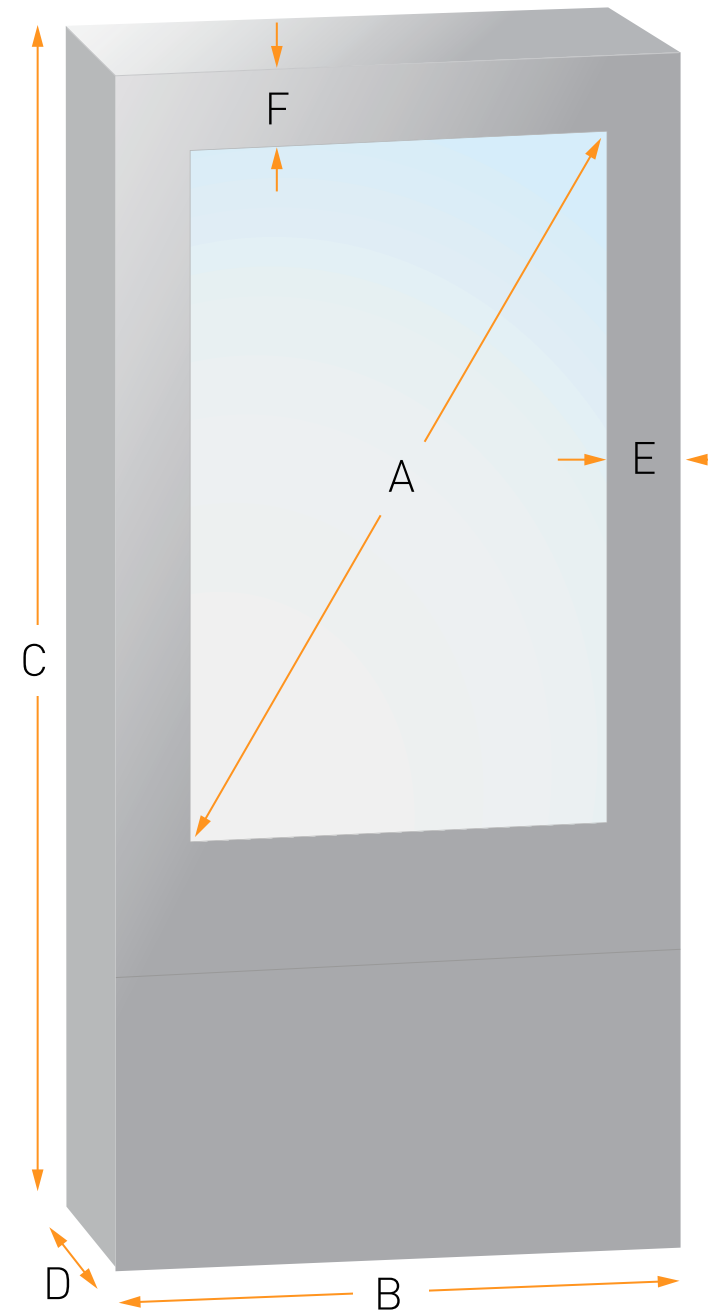

BACK TO BACK

Model	Color	Weight Capacity	Mounting Patterns	Max Display Depth	Max TV Width	Max TV Height	Image Diagonal (A)	Overall Width (B)	Overall Height (C)	Viewing Area Width (D)	Side Bezels (E)	Top Bezels (F)
LF40UBP-B2B	Black	100 lbs. (45.3 kg)	200 x 200 mm 300 x 300 mm 400 x 400 mm	3.5" (88.9mm)	43" (1092.2 mm)	26" (660.4 mm)	40"	31.28" (794.5 mm)	73.76" (1873.5 mm)	8.5" (216 mm)	5.84" (148.3 mm)	7.2" (182.8 mm)
LF40UWP-B2B	White						42"				5.44" (138.1 mm)	5.95" (151.1 mm)
LF42UBP-B2B	Black						43"				5.19" (131.8 mm)	5.75" (146 mm)
LF42UWP-B2B	White						46"				4.39" (111.5 mm)	4.2" (106.6 mm)
LF43UBP-B2B	Black						47"				4.14" (105.1 mm)	3.8" (96.5 mm)
LF43UWP-B2B	White						48"				3.89" (98.8 mm)	3.5" (88.9 mm)
LF46UBP-B2B	Black						49"				5.73" (164.5 mm)	6.48" (164.5 mm)
LF46UWP-B2B	White						50"				5.48" (139.1 mm)	6.08" (154.3 mm)
LF47UBP-B2B	Black						55"				4.23" (107.3 mm)	3.83" (97.2 mm)
LF47UWP-B2B	White											
LF48UBP-B2B	Black	125 lbs. (56.7 kg)	300 x 300 mm 400 x 400 mm 600 x 400mm	3.5" (88.9mm)	51" (1295.4 mm)	30" (762.0 mm)	49"	35.25" (895.4 mm)	77.13" (1959.2 mm)	8.5" (216 mm)	5.73" (164.5 mm)	6.48" (164.5 mm)
LF49UBP-B2B	Black						50"				5.48" (139.1 mm)	6.08" (154.3 mm)
LF49UWP-B2B	White						55"				4.23" (107.3 mm)	3.83" (97.2 mm)
LF50UBP-B2B	Black											
LF50UWP-B2B	White											
LF55UBP-B2B	Black											
LF55UWP-B2B	White											

Note: Add "G" to end of SKUs for bonded 5/32" (4 mm) tempered glass providing protection for your LCD display.

AV STORAGE CAPACITIES

Image diagonals 40" - 48"
(H x W x D) 20" x 28.1" x 5.84"
(508 mm x 715 mm x 148 mm)

Image diagonals 49" - 55"
(H x W x D) 16.7" x 32.1" x 5.84"
(423 mm x 814 mm x 148 mm)