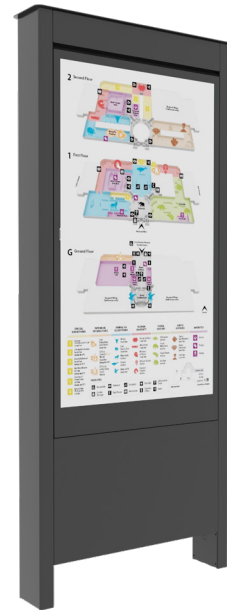

IMPACT SERIES™

OUTDOOR KIOSK

The new Impact™ Outdoor Kiosk adds another level of flexibility to the digital signage enclosure market. This sleek yet robust design features outdoor rated paint, is wind tested up to 140 mph and has convenient AV device storage that is IP54 rated, providing protection against dust and water.

For more information download the [Chief Outdoor Kiosk Flyer](#).

CHIEF
A brand of **Legrand**

TSI
touch

TSI Touch overlays are sold separately to facilitate touch interactivity. Built-in tamper-proof security protects your investment. Designed to UL 2442 Part 2, suitable for outdoor use standards and TUV listed for peace of mind operation and servicing.

Part Number	Description
TSI49NZZZGA2ZZZ	IR Interactive Kiosk Insert for a 49" Kiosk. Integrated with 10PT IP65 Outdoor Rated IR Technology. Compatible with Chief Impact 49" Outdoor Portrait Kiosk OLF49BP-LG
TSI55NZZZGA2ZZZ	IR Interactive Kiosk Insert for a 55" Kiosk. Integrated with 10PT IP65 Outdoor Rated IR Technology. Compatible with Chief Impact 55" Outdoor Portrait Kiosk OLF55BP-LG/ OLF55BP-S