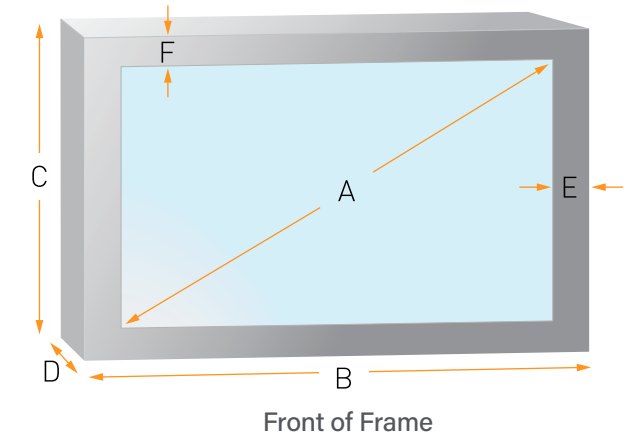

Model	Color	Weight Capacity	Mounting Patterns	Max Display Depth	Max TV Width	Max TV Height	Image Diagonal (A)	Overall Width (B)	Overall Height (C)	Overall Depth (D)	Side Bezels (E)	Top/Bottom Bezels (F)
LW40UB	Black	100 lbs (45.3 kg)	200 x 200 mm 300 x 300 mm 400 x 400 mm	3.4 (86.4mm)	38.2 (970.3 mm)	23.4 (594.4 mm)	40"	42.0" (1066.8 mm)	27.3" (692.2 mm)	J = L - K - 1/2"	3.95" (100.3 mm)	3.83" (97.2 mm)
LW40UW	White						2.7" (68.6 mm)				3.43" (87 mm)	
LW42UB	Black						2.5" (63.5 mm)				3.18" (80.6 mm)	
LW42UW	White						5.48" (139.1 mm)				4.85" (123.2 mm)	
LW43UB	Black	125 lbs (56.7 kg)	200 x 200 mm 300 x 300 mm 400 x 400 mm	3.4" (86.4mm)	51.75" (1314.5 mm)	32" (762.0 mm)	49"	53.25" (1352.5 mm)	33.5" (850.9 mm)	J = L - K - 1/2"	5.1" (128.9 mm)	4.6" (116.8 mm)
LW43UW	White						2.78" (70.6 mm)				3.33" (84.5 mm)	
LW49UB	Black						4.65" (118.1 mm)				4.27" (108.3 mm)	
LW49UW	White						2.45" (62.2 mm)				3.02" (76.6 mm)	
LW50UB	Black	175 lbs (79.4 kg)	300 x 300 mm 400 x 400 mm 600 x 400 mm 600 x 600 mm	3.4" (86.4mm)	63" (1600.2 mm)	36.5" (927.1 mm)	50"	65.5" (1663.7 mm)	40.1" (1019.3 mm)	J = L - K - 1/2"	2.78" (70.6 mm)	3.33" (84.5 mm)
LW50UW	White						4.65" (118.1 mm)				4.27" (108.3 mm)	
LW55UB	Black						2.45" (62.2 mm)				3.02" (76.6 mm)	
LW55UW	White						2.5" (63.5 mm)				3.06" (77.8 mm)	
LW65UB	Black	175 lbs (79.4 kg)	300 x 300 mm 400 x 400 mm 600 x 400 mm 600 x 600 mm	3.4" (86.4mm)	63" (1600.2 mm)	36.5" (927.1 mm)	55"	70" (1778 mm)	42.6" (1082.7 mm)	J = L - K - 1/2"	2.5" (63.5 mm)	3.06" (77.8 mm)
LW65UW	White						4.65" (118.1 mm)				4.27" (108.3 mm)	
LW70UB	Black						2.45" (62.2 mm)				3.02" (76.6 mm)	
LW70UW	White						2.5" (63.5 mm)				3.06" (77.8 mm)	

SPECIFICATIONS

Orientation: Portrait and Landscape

Exterior Frame Depth Range: 3 - 5" (76 - 127mm)

On-Wall Storage Depth (J): Dependent on depth of display and desired frame depth; see Side of Frame view and below equations for details.

- Overall Kiosk Depth: $D = 1.25" + K$
- On-Wall Storage Depth: $J = D - K - 3/4"$