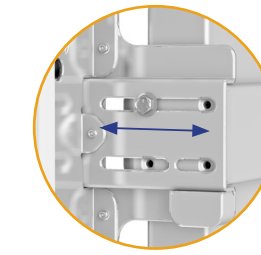

IMPACT SERIES™

FAN KNOCKOUTS

2RU KNOCKOUTS

AC POWER KNOCKOUT (120V AC)

SERVICABILITY

KEYED LOCKING

CABLE PATHWAYS

UNIVERSAL DESIGN

- Unparalleled front service and maintenance access
- Aesthetically pleasing with no exposed fasteners
- Keyed locking security
- Tool free removable storage panels
- Universal AV storage space
- Internal knockouts for electrical junction boxes and 2RU rack spaces
- External cable pathway knockouts
- Integrated passive cooling
- Available in black and white
- UL Listed
- Custom colors, logos and protective glass can be special ordered

FREESTANDING BASE OPTIONS

Freestanding base accessories preserve floor finishes, and accommodate movement of kiosks in temporary installations. Bases are offered in single-sided and back-to-back configurations. Tested and approved to UL 2442 ensuring safety for interactive use and servicing—see Accessories page for more details.