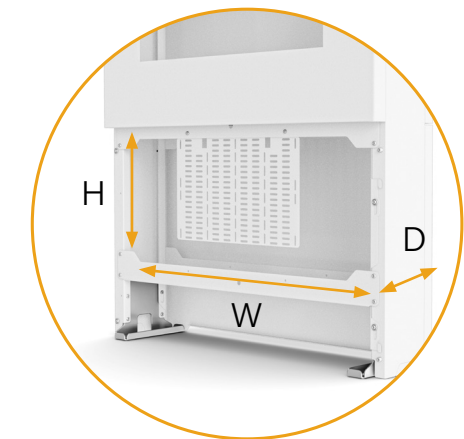

BACK TO BACK

Model	Color	Weight Capacity	Mounting Patterns	Max Display Depth	Max TV Width	Max TV Height	Image Diagonal (A)	Overall Width (B)	Overall Height (C)	Viewing Area Width (D)	Side Bezels (E)	Top Bezels (F)
LF40UBP-B2B	Black	100 lbs. (45.3 kg)	200 x 200 mm 300 x 300 mm 400 x 400 mm	3.5" (88.9mm)	43" (1092.2 mm)	26" (660.4 mm)	40"	31.28" (794.5 mm)	73.76" (1873.5 mm)	8.5" (216 mm)	5.84" (148.3 mm)	7.2" (182.8 mm)
LF40UWP-B2B	White						42"				5.44" (138.1 mm)	5.95" (151.1 mm)
LF42UBP-B2B	Black						43"				5.19" (131.8 mm)	5.75" (146 mm)
LF42UWP-B2B	White						46"				4.39" (111.5 mm)	4.2" (106.6 mm)
LF43UBP-B2B	Black						47"				4.14" (105.1 mm)	3.8" (96.5 mm)
LF43UWP-B2B	White						48"				3.89" (98.8 mm)	3.5" (88.9 mm)
LF46UBP-B2B	Black						49"				5.73" (164.5 mm)	6.48" (164.5 mm)
LF46UWP-B2B	White						50"				5.48" (139.1 mm)	6.08" (154.3 mm)
LF47UBP-B2B	Black						55"				4.23" (107.3 mm)	3.83" (97.2 mm)
LF47UWP-B2B	White											
LF48UBP-B2B	Black	125 lbs. (56.7 kg)	300 x 300 mm 400 x 400 mm 600 x 400mm	3.5" (88.9mm)	51" (1295.4 mm)	30" (762.0 mm)	49"	35.25" (895.4 mm)	77.13" (1959.2 mm)	8.5" (216 mm)	5.73" (164.5 mm)	6.48" (164.5 mm)
LF49UBP-B2B	Black						50"				5.48" (139.1 mm)	6.08" (154.3 mm)
LF49UWP-B2B	White						55"				4.23" (107.3 mm)	3.83" (97.2 mm)
LF50UBP-B2B	Black											
LF50UWP-B2B	White											
LF55UBP-B2B	Black											
LF55UWP-B2B	White											

Note: Add "G" to end of SKUs for bonded 5/32" (4 mm) tempered glass providing protection for your LCD display.

AV STORAGE CAPACITIES

Image diagonals 40" - 48"
(H x W x D) 20" x 28.1" x 5.84"
(508 mm x 715 mm x 148 mm)

Image diagonals 49" - 55"
(H x W x D) 16.7" x 32.1" x 5.84"
(423 mm x 814 mm x 148 mm)