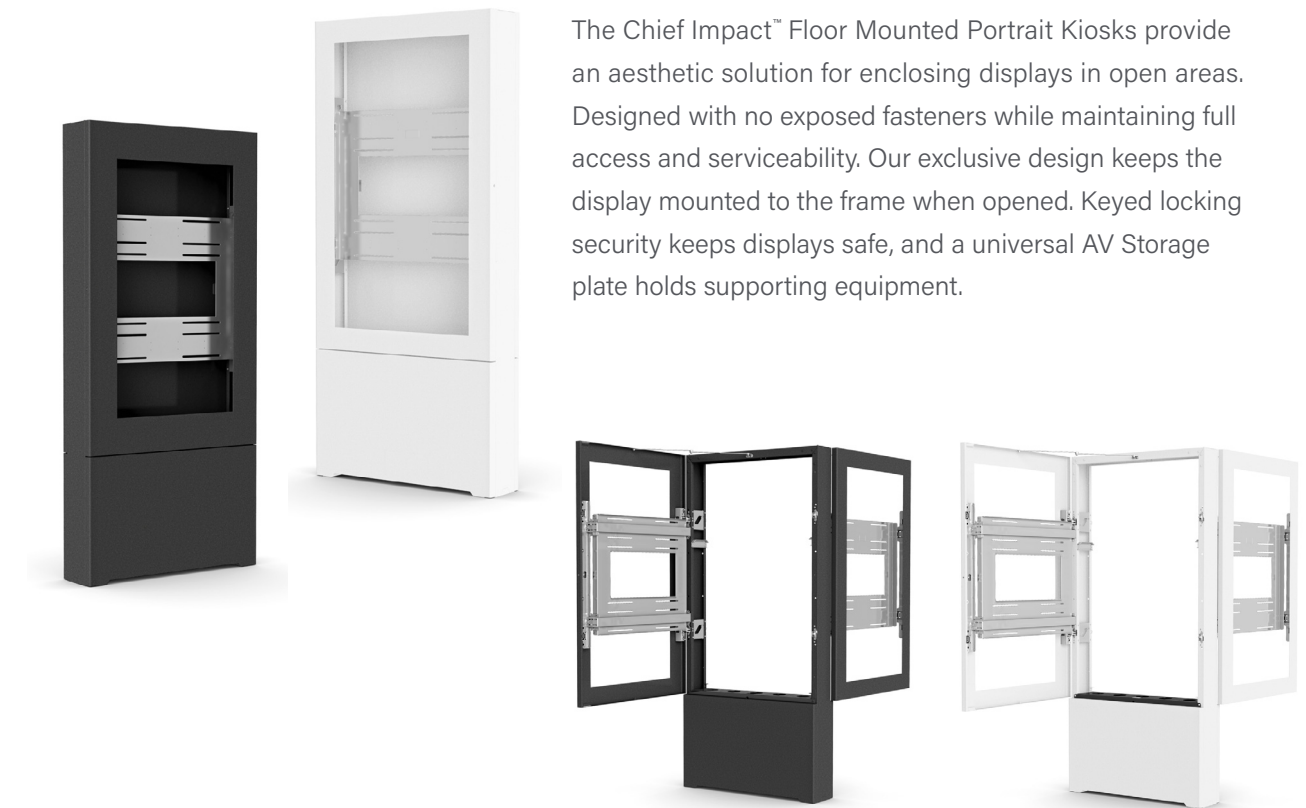

TUESDAY NOVEMBER 17, 2009 1:53P

FLOOR & ON-WALL MOUNTED KIOSK SOLUTIONS

IMPACT™ SERIES

IMPACT SERIES™

Chief is answering your need to house digital content for wayfinding, advertising and self-service applications. Our kiosk designs are easily serviceable, flexible and attractive. Impact™ Floor Mounted and On-Wall Kiosks are available now.

FLOOR MOUNTED KIOSKS

The Chief Impact™ Floor Mounted Portrait Kiosks provide an aesthetic solution for enclosing displays in open areas. Designed with no exposed fasteners while maintaining full access and serviceability. Our exclusive design keeps the display mounted to the frame when opened. Keyed locking security keeps displays safe, and a universal AV Storage plate holds supporting equipment.