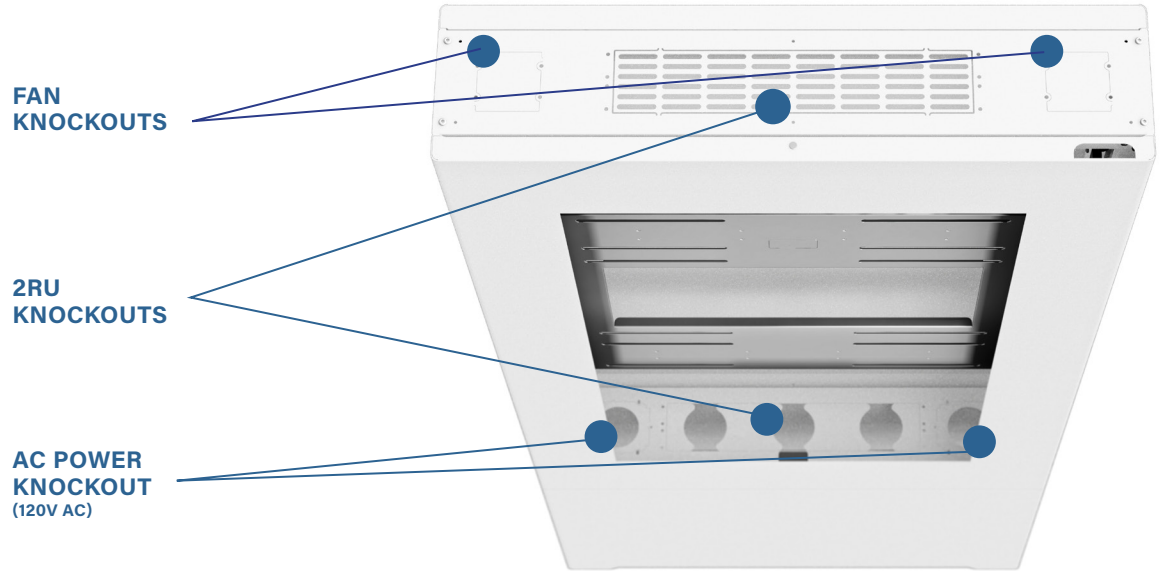

IMPACT SERIES™

FAN KNOCKOUTS

2RU KNOCKOUTS

AC POWER KNOCKOUT (120V AC)

SERVICABILITY

KEYED LOCKING

CABLE PATHWAYS

UNIVERSAL DESIGN

- Unparalleled front service and maintenance access
- Aesthetically pleasing with no exposed fasteners
- Keyed locking security
- Tool free removable storage panels
- Universal AV storage space
- Internal knockouts for electrical junction boxes and 2RU rack spaces
- External cable pathway knockouts
- Integrated passive cooling
- Available in black and white
- UL Listed
- Custom colors, logos and protective glass can be special ordered

FREESTANDING BASE OPTIONS

Freestanding base accessories preserve floor finishes, and accommodate movement of kiosks in temporary installations. Bases are offered in single-sided and back-to-back configurations. Tested and approved to UL 2442 ensuring safety for interactive use and servicing—see Accessories page for more details.