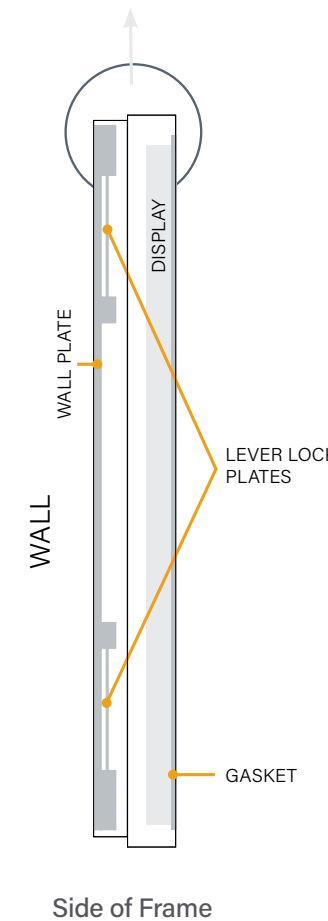

Model	Color	Weight Capacity	Mounting Patterns	Max Display Depth	Max TV Width	Max TV Height	Image Diagonal (A)	Overall Width (B)	Overall Height (C)	Overall Depth (D)	Side Bezels (E)	Top/Bottom Bezels (F)
LW40UB	Black	100 lbs (45.3 kg)	200 x 200 mm 300 x 300 mm 400 x 400 mm	3.4 (86.4mm)	38.2 (970.3 mm)	23.4 (594.4 mm)	40"	42.0" (1066.8 mm)	27.3" (692.2 mm)	J = L - K - 1/2"	3.95" (100.3 mm)	3.83" (97.2 mm)
LW40UW	White						2.7" (68.6 mm)				3.43" (87 mm)	
LW42UB	Black						2.5" (63.5 mm)				3.18" (80.6 mm)	
LW42UW	White						5.48" (139.1 mm)				4.85" (123.2 mm)	
LW43UB	Black	125 lbs (56.7 kg)	200 x 200 mm 300 x 300 mm 400 x 400 mm	3.4" (86.4mm)	51.75" (1314.5 mm)	32" (762.0 mm)	49"	53.25" (1352.5 mm)	33.5" (850.9 mm)	J = L - K - 1/2"	5.1" (128.9 mm)	4.6" (116.8 mm)
LW43UW	White						2.78" (70.6 mm)				3.33" (84.5 mm)	
LW49UB	Black						4.65" (118.1 mm)				4.27" (108.3 mm)	
LW49UW	White						2.45" (62.2 mm)				3.02" (76.6 mm)	
LW50UB	Black	175 lbs (79.4 kg)	300 x 300 mm 400 x 400 mm 600 x 400 mm 600 x 600 mm	3.4" (86.4mm)	63" (1600.2 mm)	36.5" (927.1 mm)	50"	65.5" (1663.7 mm)	40.1" (1019.3 mm)	J = L - K - 1/2"	2.78" (70.6 mm)	3.33" (84.5 mm)
LW50UW	White						4.65" (118.1 mm)				4.27" (108.3 mm)	
LW55UB	Black						2.45" (62.2 mm)				3.02" (76.6 mm)	
LW55UW	White						2.5" (63.5 mm)				3.06" (77.8 mm)	
LW65UB	Black	175 lbs (79.4 kg)	300 x 300 mm 400 x 400 mm 600 x 400 mm 600 x 600 mm	3.4" (86.4mm)	63" (1600.2 mm)	36.5" (927.1 mm)	55"	70" (1778 mm)	42.6" (1082.7 mm)	J = L - K - 1/2"	2.5" (63.5 mm)	3.06" (77.8 mm)
LW65UW	White						4.65" (118.1 mm)				4.27" (108.3 mm)	
LW70UB	Black						2.45" (62.2 mm)				3.02" (76.6 mm)	
LW70UW	White						2.5" (63.5 mm)				3.06" (77.8 mm)	

SPECIFICATIONS

Orientation: Portrait and Landscape

Exterior Frame Depth Range: 3 - 5" (76 - 127mm)

On-Wall Storage Depth (J): Dependent on depth of display and desired frame depth; see Side of Frame view and below equations for details.

- Overall Kiosk Depth: $D = 1.25" + K$
- On-Wall Storage Depth: $J = D - K - 3/4"$