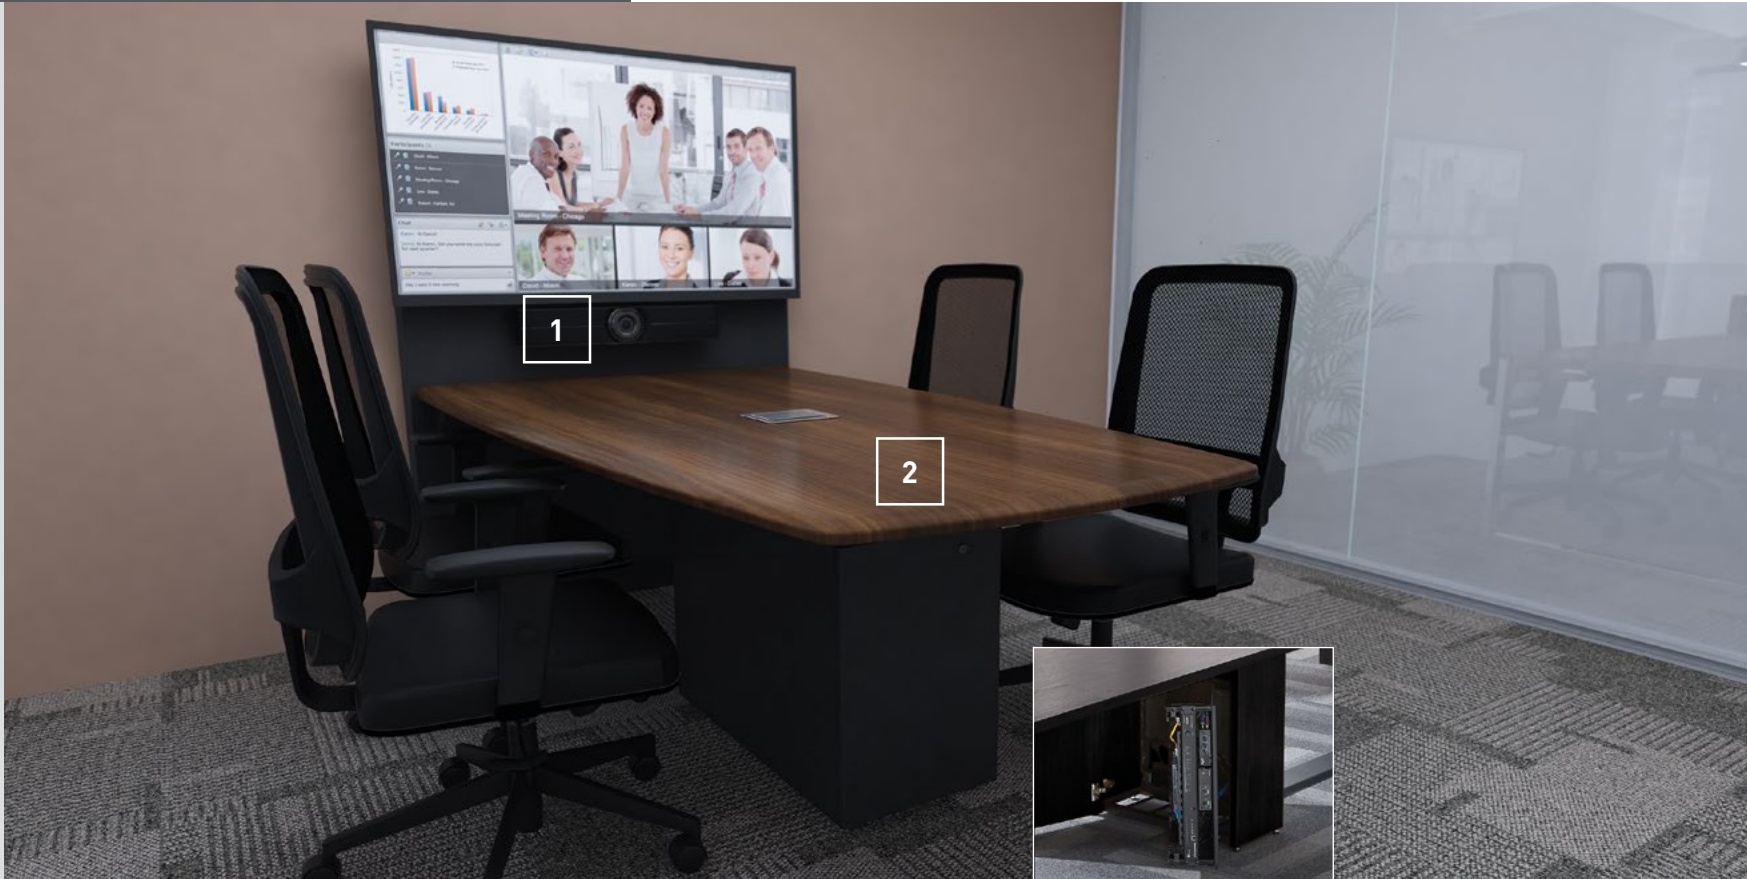

Huddle Space

TECHNICAL SOLUTIONS

C2G | CHIEF | DA-LITE | LUXUL | MIDDLE ATLANTIC PRODUCTS | VADDIO | WIREMOLD

Room Size
15' L x 10' W

Display Solution
Flat Panel

Seats
4 - 5 People

Legrand | AV Solutions Include:

- Cables
- Cameras
- Furniture
- Power Distribution

AV

AMAZING AV EXPERIENCES

	LOCATION	BRAND	MODEL #	DESCRIPTION	QTY	RETAIL/MSRP (EA.)	TOTAL RETAIL/MSRP	SYSTEM TOTAL
CAMERA SYSTEM	1	vaddio	999-50707-000	HuddleSHOT Includes: BLE Remote Control, PoE+ Injector, 1 10' Cat5e Snagless Unshielded (UTP) Ethernet Network Patch Cable, 1 6' USB 3.0 Type-C to Type-A M/M Cable, Wall Mount with Mounting Hardware	1	\$1,599.00	\$1,599.00	\$1,599.00
	FURNITURE		HUBTS-84ANGLE-T	Huddle Space Solution Includes: 7' (213.4cm) Table with Angle Shape in Sienna Thermolamine Finish, TechPed for Component Storage, Monitor Mount, 2 HDMI Retractors, Wiremold® Integreat™ Tablebox with USB Charging, 2 2-Outlet Power Strips	1	\$3,470.30	\$3,470.30	
HUBTS-TOWER5-BKT			5' (152.4cm) High Black Thermolamine Hub Tower	1	\$1,165.50	\$1,165.50		
CHAIR-TSK1-B			Chair	4	\$798.00	\$3,192.00	\$7,827.80	
TOTAL ROOM COST								\$9,426.80
		To Be Sourced From Another Vendor	Control System					
			Display					
			PC					
NAME:		PHONE:		EMAIL:				