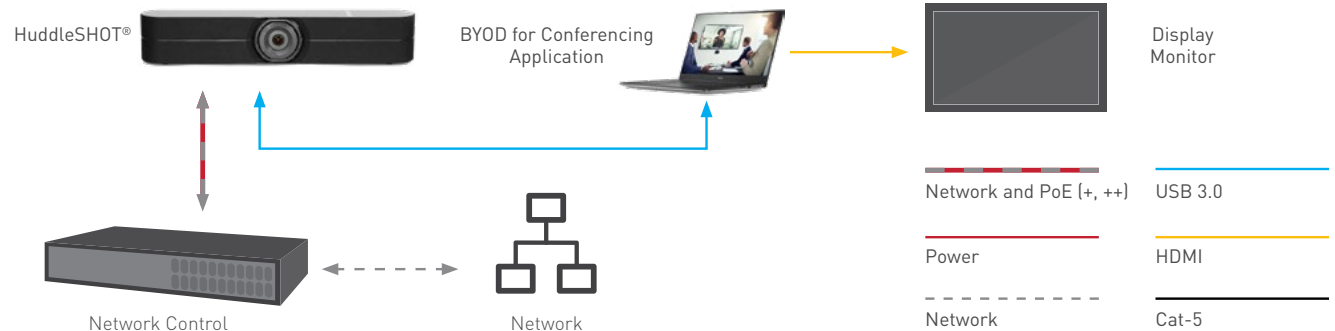

Huddle Space

TECHNICAL SOLUTIONS

C2G | CHIEF | DA-LITE | LUXUL | MIDDLE ATLANTIC PRODUCTS | VADDIO | WIREMOLD

Room Size
15' L x 10' W

Display Solution
Flat Panel

Seats
4 - 5 People

Legrand | AV Solutions Include:

- Cables
- Cameras
- Furniture
- Power Distribution

AV

AMAZING AV EXPERIENCES

	LOCATION	BRAND	MODEL #	DESCRIPTION	QTY	RETAIL/MSRP (EA.)	TOTAL RETAIL/MSRP	SYSTEM TOTAL
CAMERA SYSTEM	1	vaddio	999-50707-000	HuddleSHOT Includes: BLE Remote Control, PoE+ Injector, 1 10' Cat5e Snagless Unshielded (UTP) Ethernet Network Patch Cable, 1 6' USB 3.0 Type-C to Type-A M/M Cable, Wall Mount with Mounting Hardware	1	\$1,599.00	\$1,599.00	\$1,599.00
	FURNITURE		HUBTS-84ANGLE-T	Huddle Space Solution Includes: 7' (213.4cm) Table with Angle Shape in Sienna Thermolamine Finish, TechPed for Component Storage, Monitor Mount, 2 HDMI Retractors, Wiremold® Integreat™ Tablebox with USB Charging, 2 2-Outlet Power Strips	1	\$3,470.30	\$3,470.30	
HUBTS-TOWER5-BKT			5' (152.4cm) High Black Thermolamine Hub Tower	1	\$1,165.50	\$1,165.50		
CHAIR-TSK1-B			Chair	4	\$798.00	\$3,192.00	\$7,827.80	
TOTAL ROOM COST								\$9,426.80
		To Be Sourced From Another Vendor	Control System					
			Display					
			PC					
NAME:		PHONE:		EMAIL:				