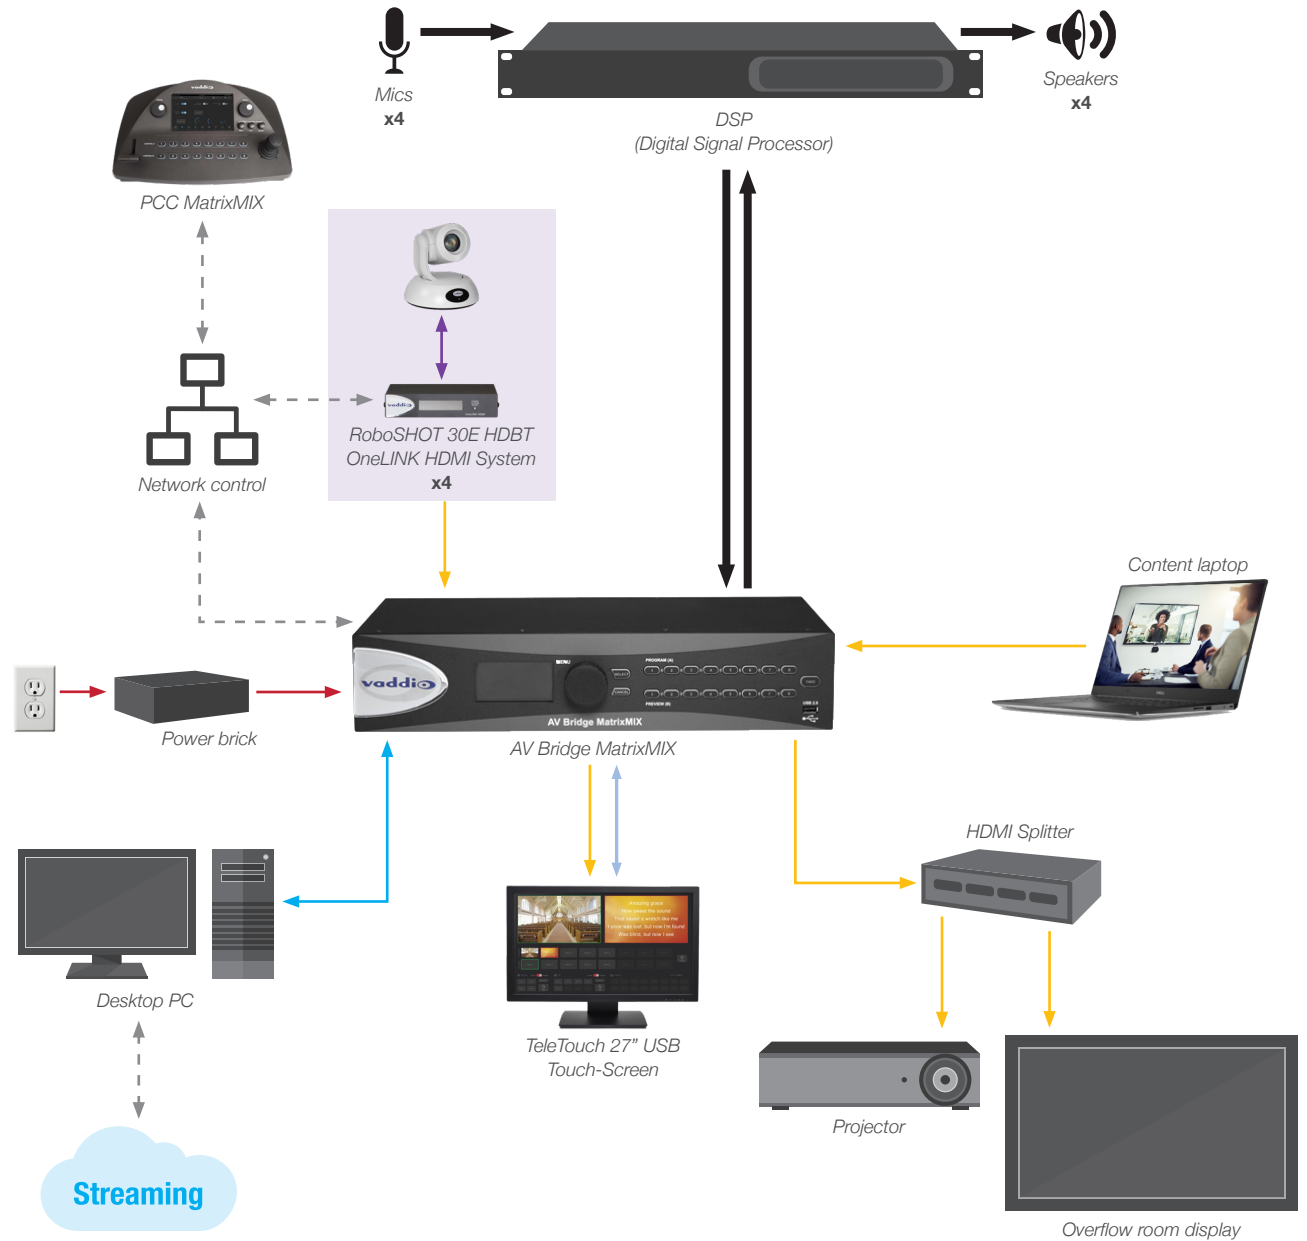

PART NUMBERS

AV Bridge MatrixMIX Production System
(Includes PCC MatrixMIX and AV Bridge MatrixMIX)
999-5660-500

RoboSHOT 30E HDBT OneLINK HDMI System
999-99630-100W x4

TeleTouch 27" USB Touch-Screen
999-80000-027

C2G 4K HDMI Splitter
40471

- Power
- Network
- Cat-6 HDBaseT
- USB 3.0
- USB 2.0
- HDMI
- Balanced audio