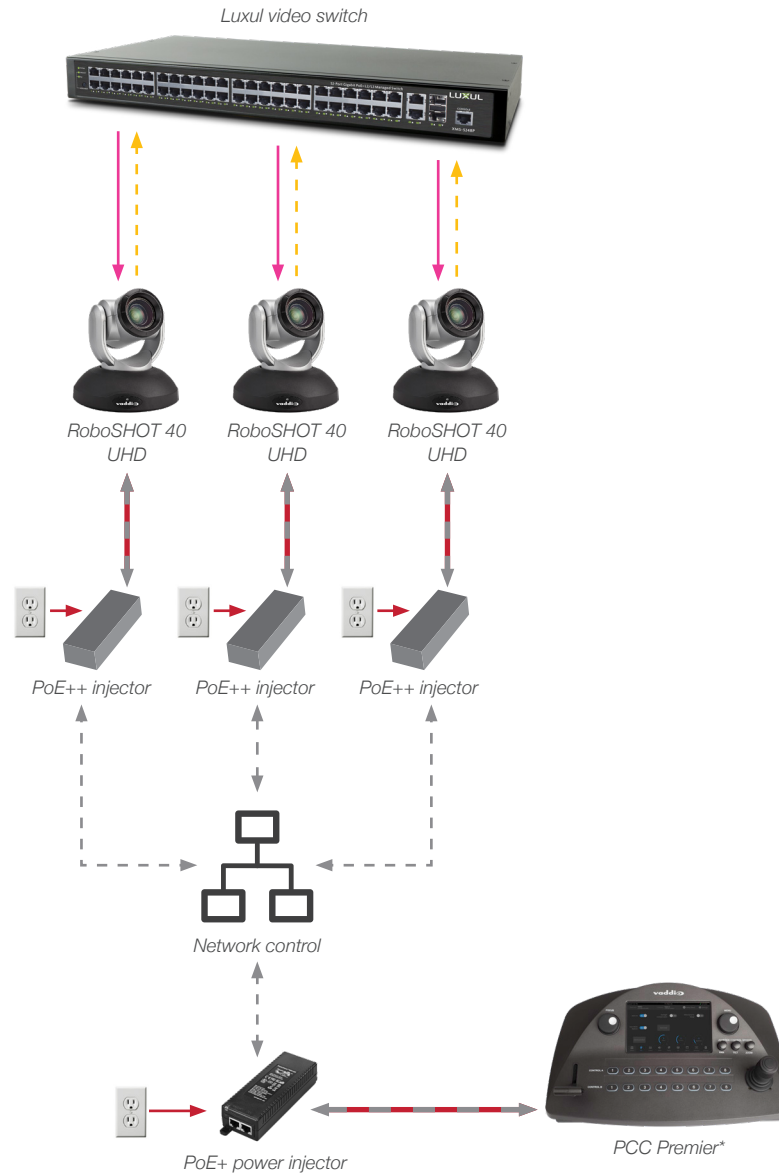

## PART NUMBERS

**RoboSHOT 40 UHD**

999-9960-000 x3

**PCC Premier**

999-5750-000

**Luxul Switch**

XMS-5248P

\*PCC Premier is using network to control the cameras

PART NUMBERS

**AV Bridge MatrixMIX Production System**  
 (Includes PCC MatrixMIX and AV Bridge MatrixMIX)  
 999-5660-500

**RoboSHOT 30E HDBT OneLINK HDMI System**  
 999-99630-100W x4

**TeleTouch 27" USB Touch-Screen**  
 999-80000-027