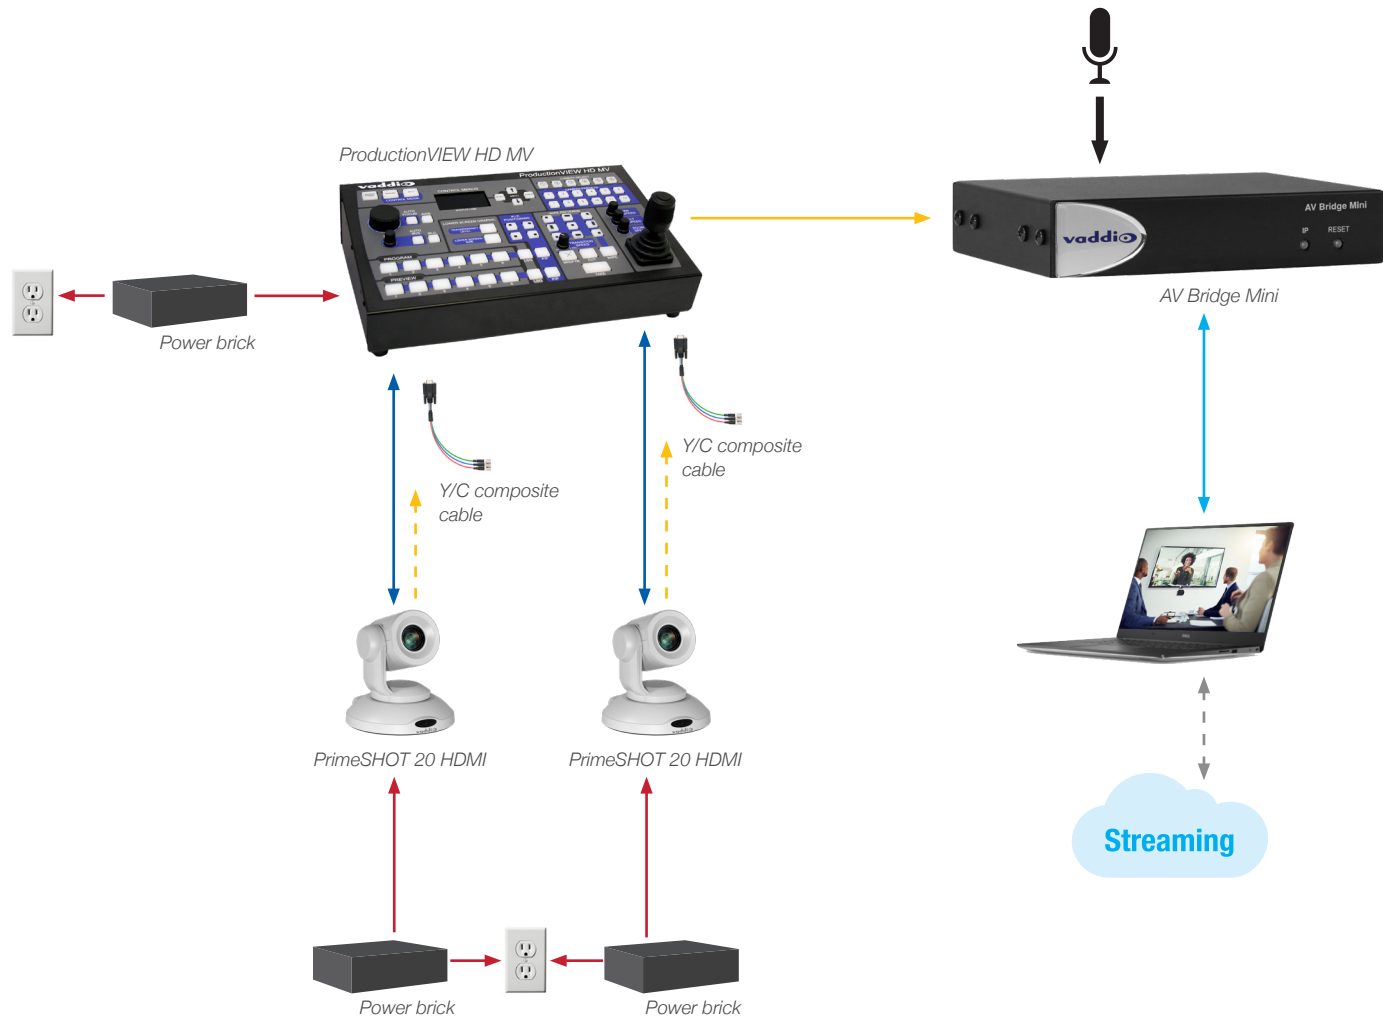

### PrimeSHOT 20 HDMI

999-30420-000W x2

### AV Bridge Mini

999-8240-000

Power

S-Video

Network

Serial control

USB 3.0

HDMI

## PART NUMBERS

**RoboSHOT 40 UHD**

999-9960-000 x3

**PCC Premier**

999-5750-000

**Luxul Switch**

XMS-5248P

\*PCC Premier is using network to control the cameras