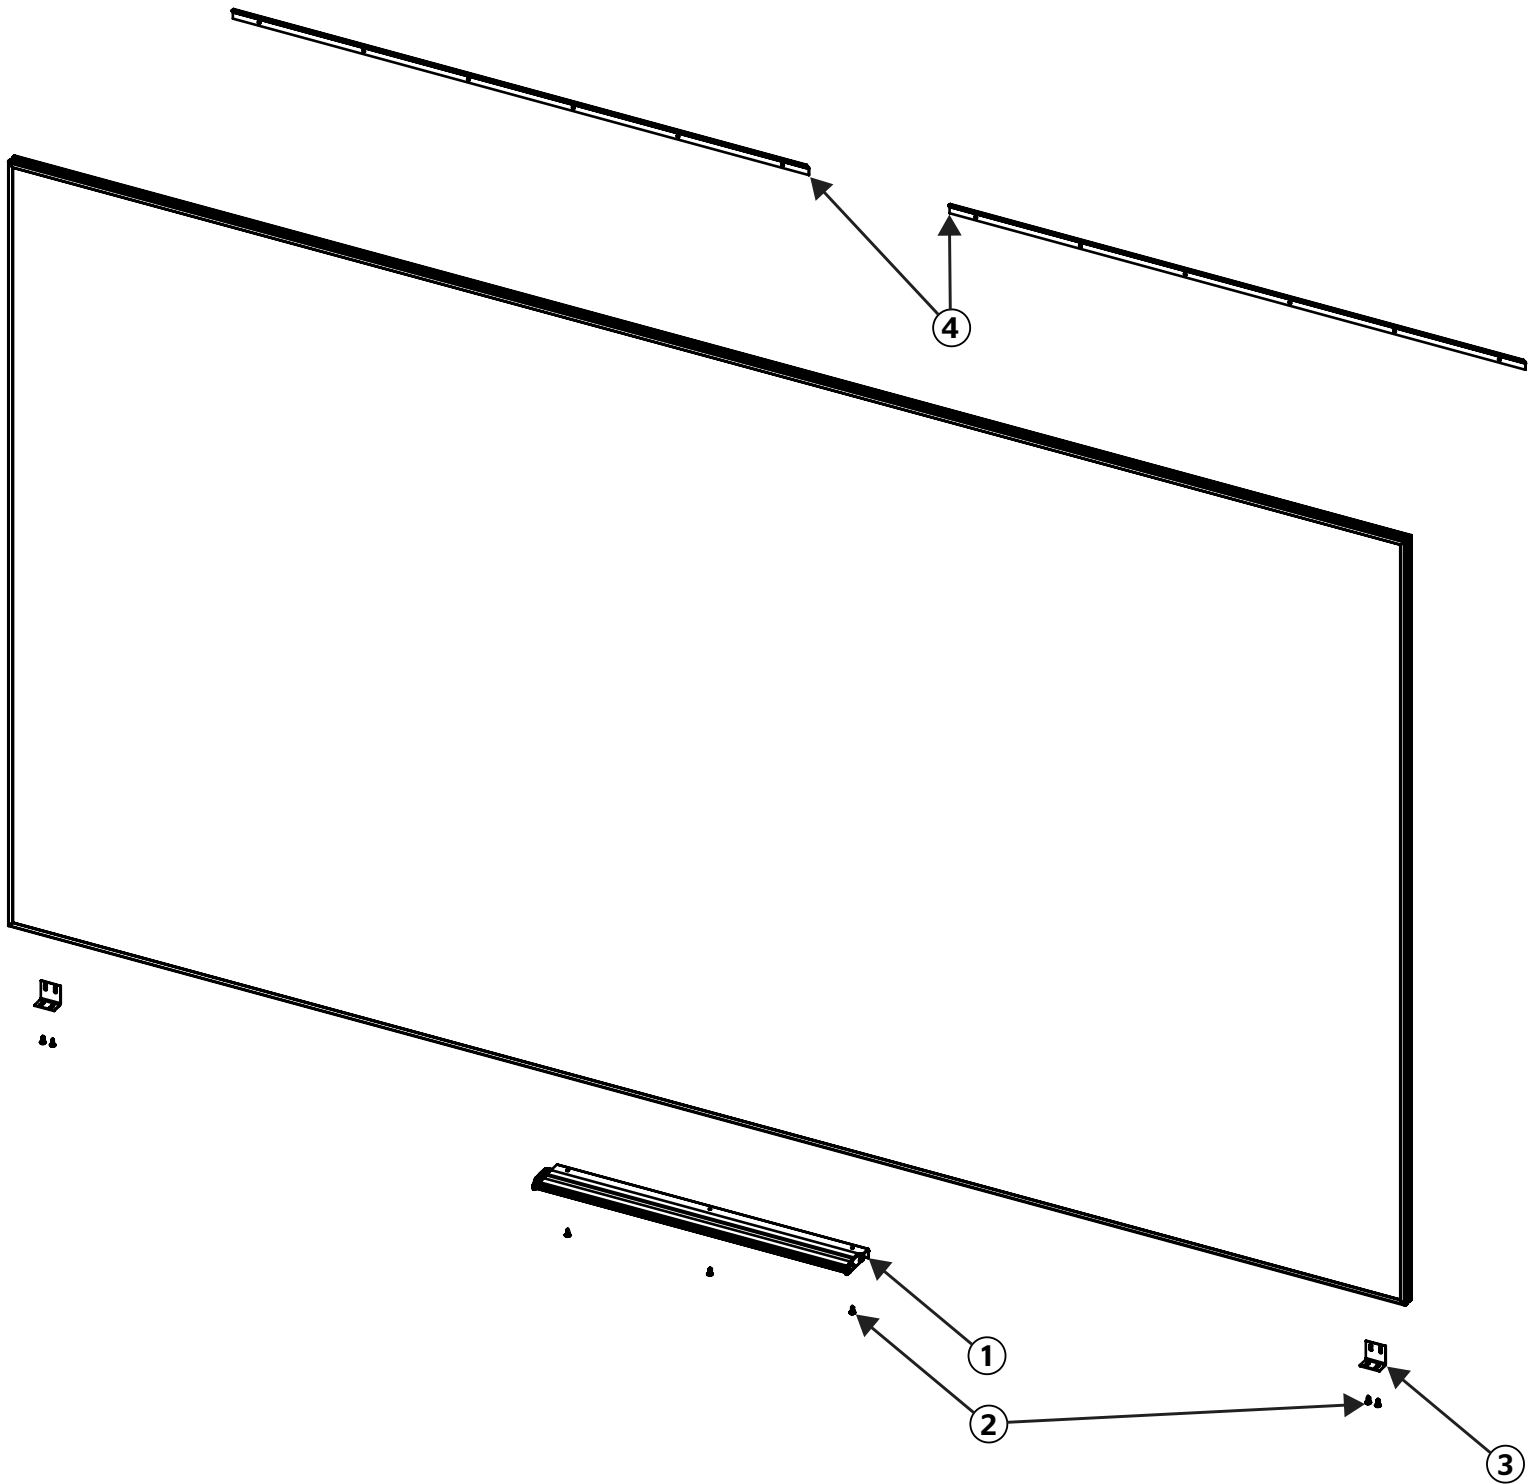

# IDEA Screen

Parts List

| Diagram Number | Da-Lite Number | Description                                                                 | Quantity Required | List Price Each |
|----------------|----------------|-----------------------------------------------------------------------------|-------------------|-----------------|
| <b>1a</b>      |                | Standard 24" marker tray. See 1b for optional full length marker trays.     |                   |                 |
|                | 28358          | 24" Marker Tray Assembly                                                    | 1                 | \$45.70         |
| <b>1b</b>      |                | Full length marker tray by screen size.                                     |                   |                 |
|                |                | HDTV (16:9) Format                                                          |                   |                 |
|                | 28234          | Full length marker tray, 46" x 81.75" - 94" diag.                           | 1                 | \$90.00         |
|                | 25910          | Full length marker tray, 50" x 89" - 102" diag.                             | 1                 | \$95.00         |
|                | 25900          | Full length marker tray, 53" x 94.25" - 108" diag.                          | 1                 | \$95.00         |
|                | 25890          | Full length marker tray, 59.5" x 106" - 121" diag.                          | 1                 | \$100.00        |
|                |                | Wide (16:10) Format                                                         |                   |                 |
|                | 28243          | Full length marker tray, 46" x 73.5" - 87" diag.                            | 1                 | \$90.00         |
|                | 25932          | Full length marker tray, 50" x 80" - 94" diag.                              | 1                 | \$90.00         |
|                | 25926          | Full length marker tray, 53" x 84.75" - 100" diag.                          | 1                 | \$95.00         |
|                | 25920          | Full length marker tray, 59.5" x 95.25" - 112" diag.                        | 1                 | \$95.00         |
| <b>2</b>       | 83658          | Screw, #8 x 1/2" for Marker Tray and Lower Support L-Brackets               | 7                 | \$0.13          |
| <b>3</b>       | 28276          | Lower Support L-Bracket (not included on screens with full length tray)     | 2                 | \$4.50          |
| <b>4</b>       |                | Hanging Brackets                                                            |                   |                 |
|                |                | Hanger hardware for 88" and smaller viewing width screens                   |                   |                 |
|                | 24282          | 28" Hanger Bracket                                                          | 2                 | \$13.65         |
|                |                | Hanger hardware for screens over 88" in viewing width                       |                   |                 |
|                | 71875          | 44" Hanger Bracket                                                          | 2                 | \$18.30         |
| <b>5</b>       | 22614          | Replacement marker, foam eraser, cleaning cloth and cleaner kit (Not Shown) | 1                 | \$32.00         |